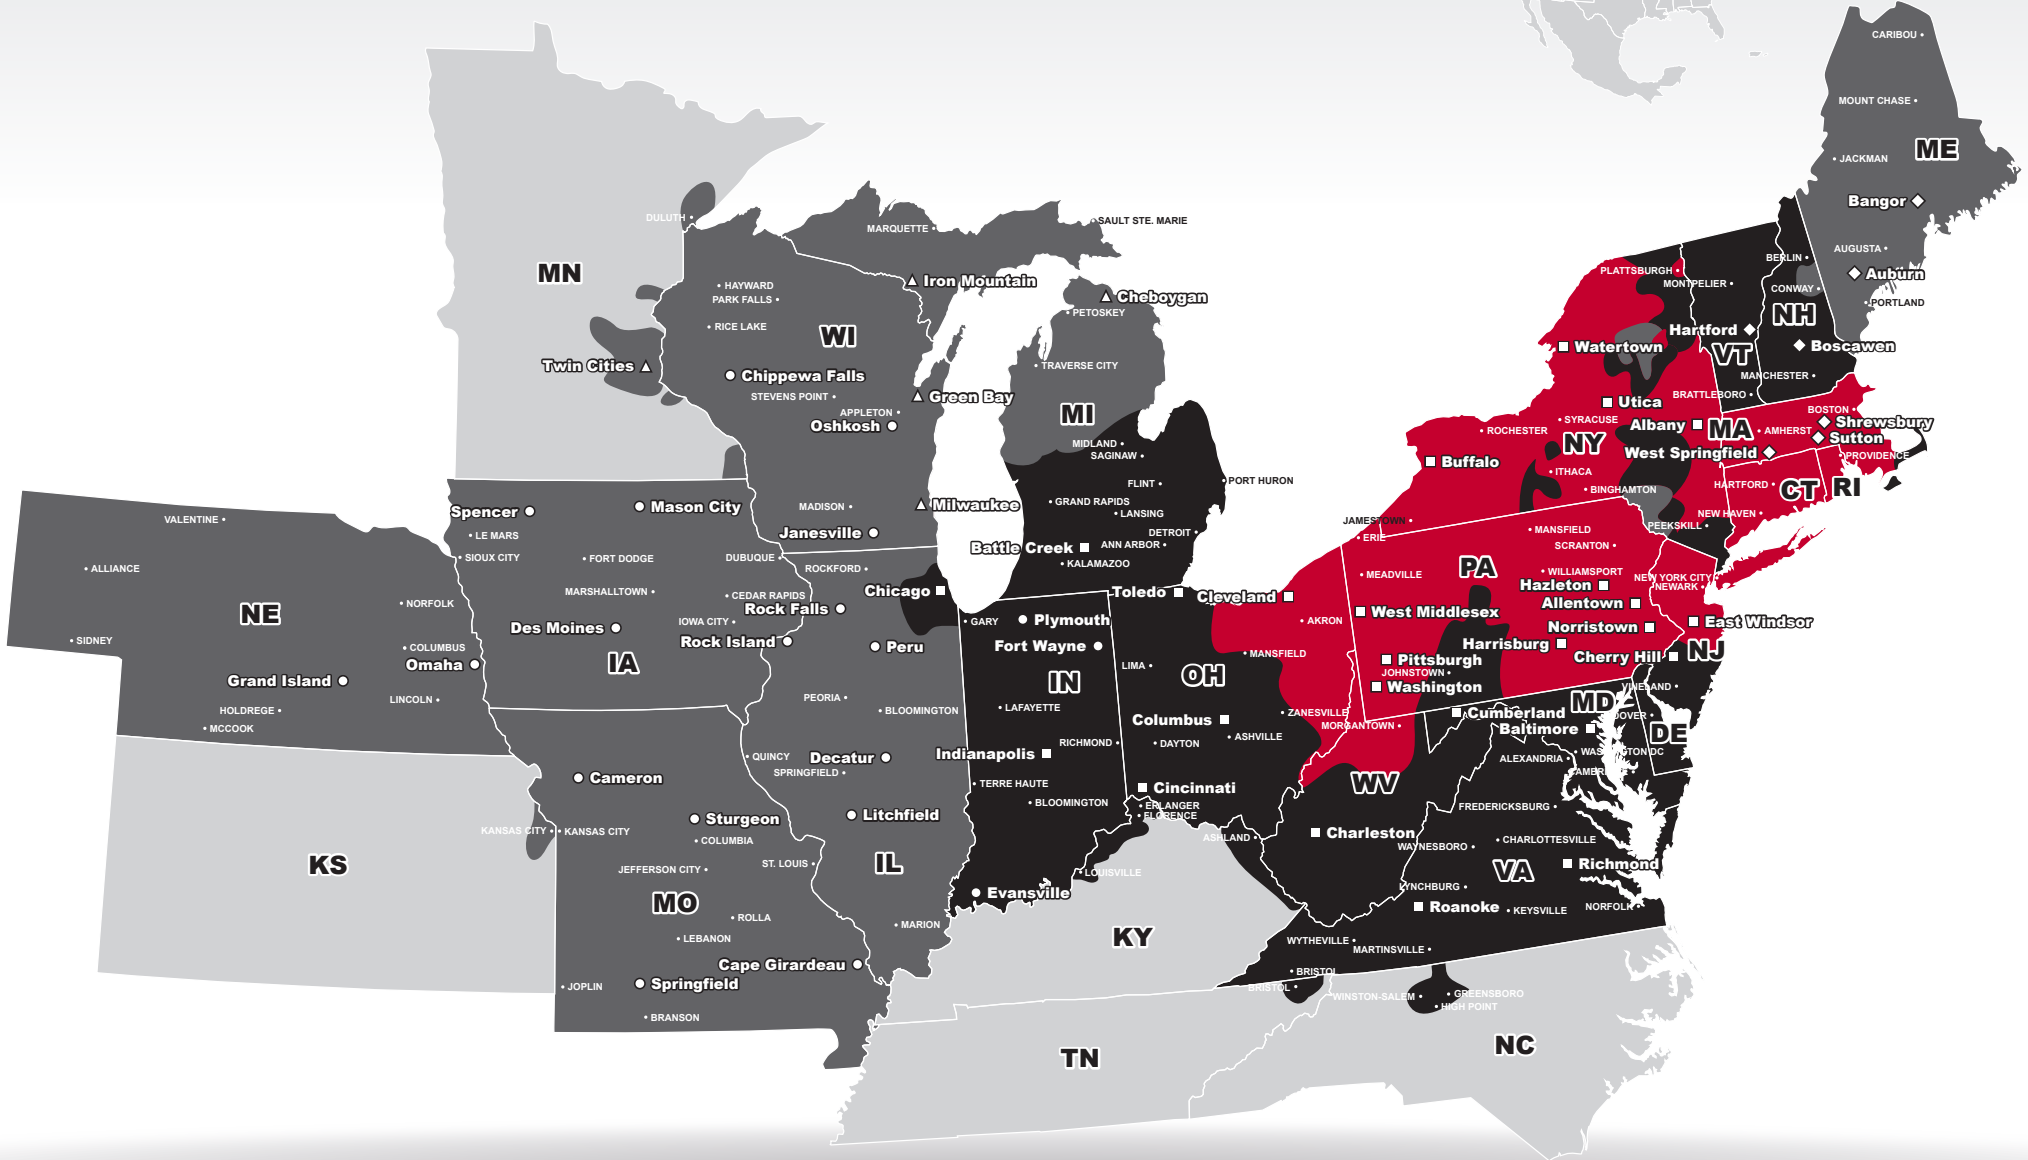

LTL MAP BUFFALO

3365 Broadway Street, Cheektowaga, NY 14227

Ph: 1-716-681-6155 | Ph: 1-800-836-0877 | Fax: 1-716-681-8105

LTL • EXPEDITE • SUPPLY CHAIN • GROUND • TRUCKLOAD

Coverage Areas

- PITT OHIO
- Dohrn Transfer
- Ross Express
- US Special Delivery
- Seamless Coverage Across All of North America

PITT OHIO CORE SERVICE ■ 1 DAY ■ 2 DAYS ■ 3+ DAYS

PITT OHIO TERMINAL DOHRN TRANSFER TERMINAL ROSS EXPRESS TERMINAL US SPECIAL DELIVERY TERMINAL

Note: This map is a representation of transit days to major metro areas in these states. For up-to-date, zip-to-zip transit times, please visit the PITT OHIO website at www.pittohio.com