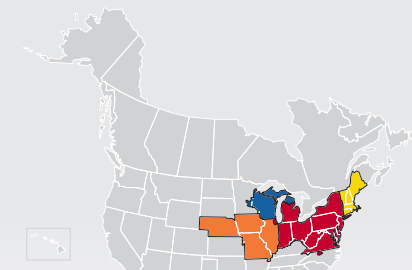

LTL MAP BUFFALO

3365 Broadway Street, Cheektowaga, NY 14227

Ph: 1-716-681-6155 | Ph: 1-800-836-0877 | Fax: 1-716-681-8105

LTL • EXPEDITE • SUPPLY CHAIN • GROUND • TRUCKLOAD

Coverage Areas

- PITT OHIO
- Dohrn Transfer
- Ross Express
- US Special Delivery
- Seamless Coverage Across All of North America

PITT OHIO CORE SERVICE ■ 1 DAY ■ 2 DAYS ■ 3+ DAYS

PITT OHIO TERMINAL DOHRN TRANSFER TERMINAL ROSS EXPRESS TERMINAL US SPECIAL DELIVERY TERMINAL

Note: This map is a representation of transit days to major metro areas in these states. For up-to-date, zip-to-zip transit times, please visit the PITT OHIO website at www.pittohio.com