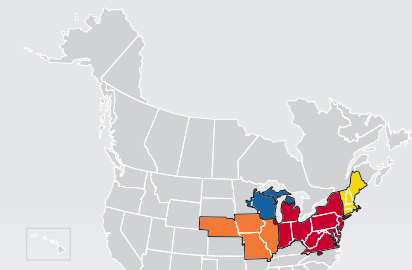

LTL MAP CHARLESTON

500 River East Drive, Belle, WV 25015

Ph: 1-304-925-7941 | Ph: 1-800-344-7878 | Fax: 1-304-925-1067

LTL • EXPEDITE • SUPPLY CHAIN • GROUND • TRUCKLOAD

Coverage Areas

- PITT OHIO
- Dohrn Transfer
- Ross Express
- US Special Delivery
- Seamless Coverage Across All of North America

PITT OHIO CORE SERVICE ■ 1 DAY ■ 2 DAYS ■ 3+ DAYS

PITT OHIO TERMINAL DOHRN TRANSFER TERMINAL ROSS EXPRESS TERMINAL US SPECIAL DELIVERY TERMINAL

Note: This map is a representation of transit days to major metro areas in these states. For up-to-date, zip-to-zip transit times, please visit the PITT OHIO website at www.pittohio.com