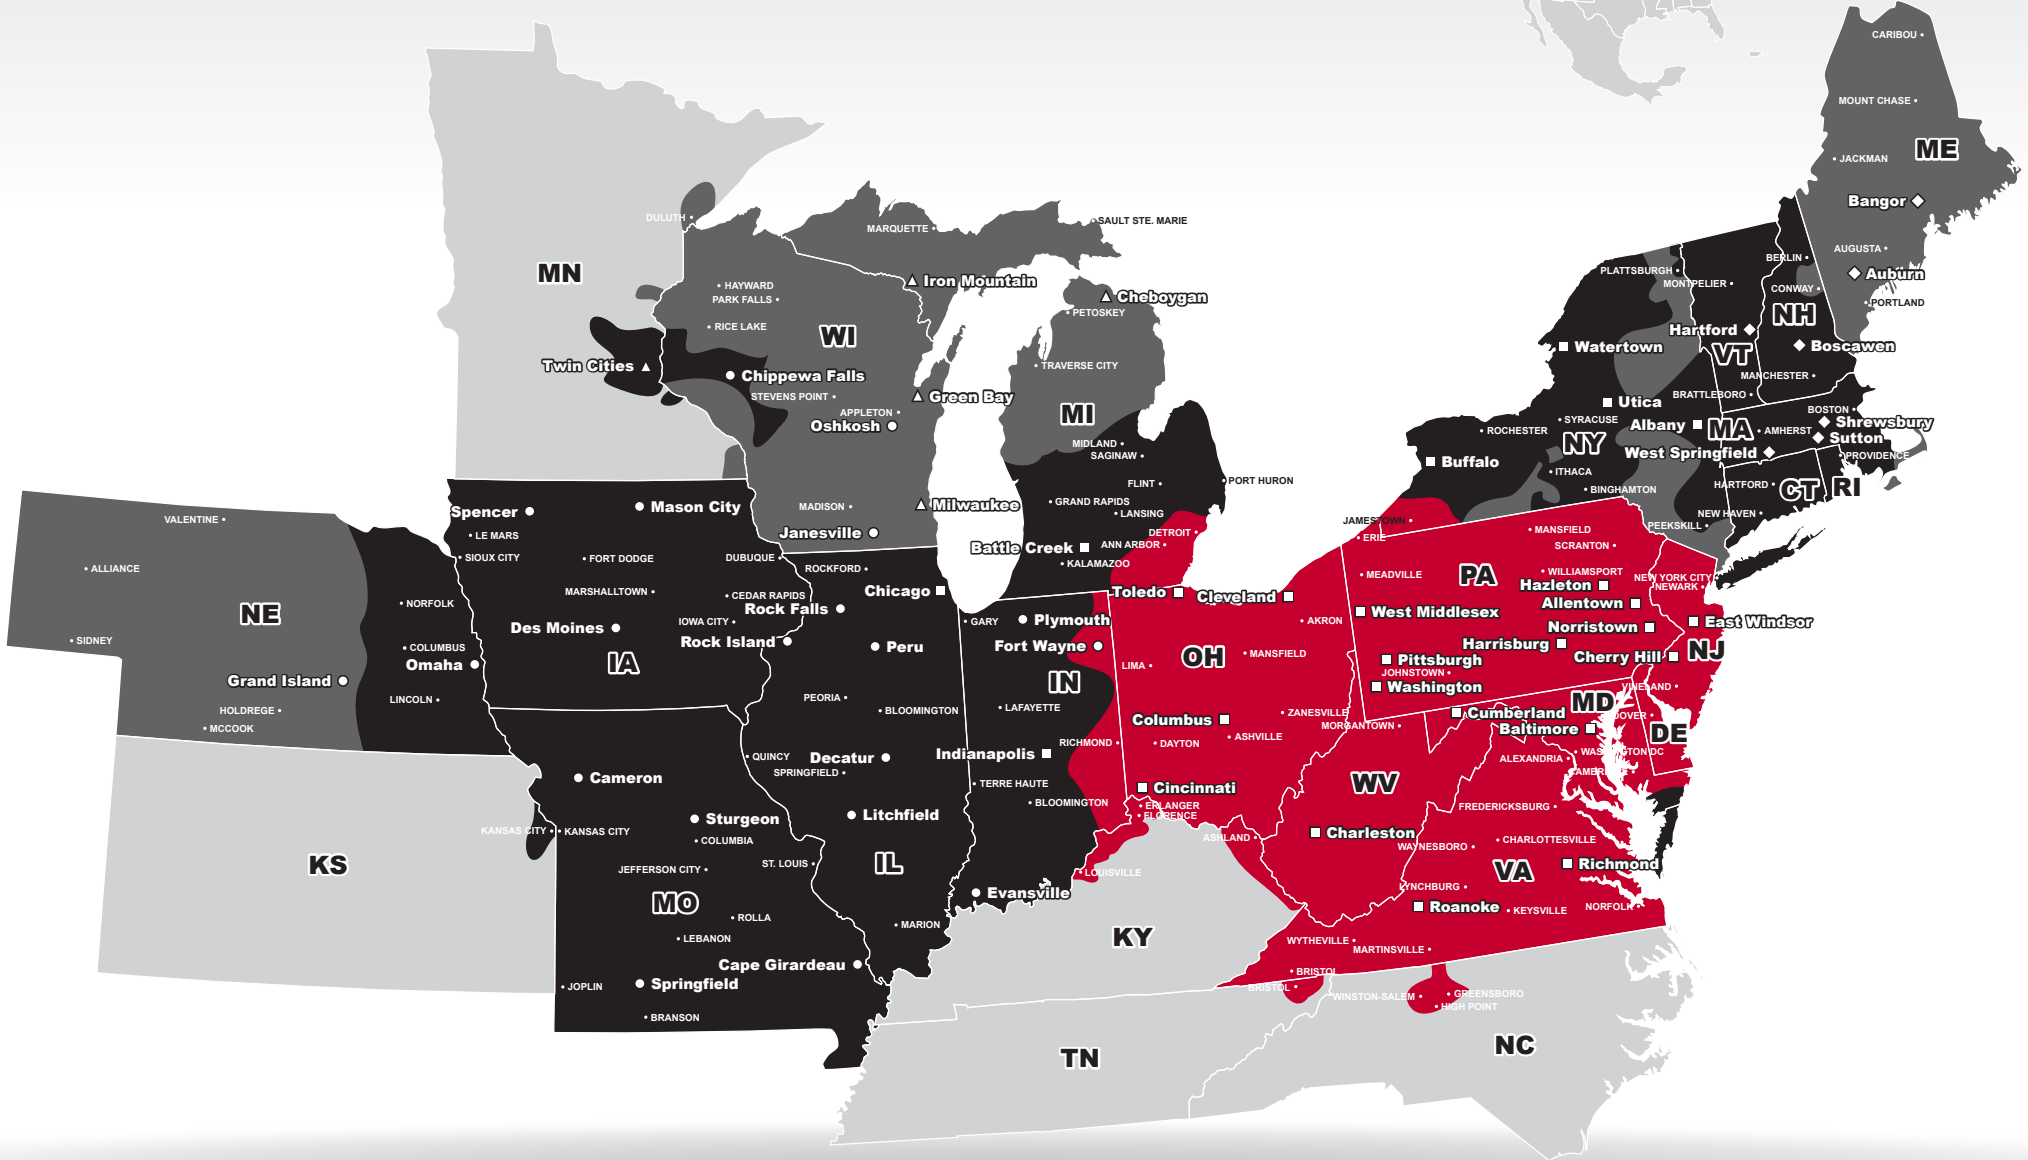

LTL MAP CHARLESTON

500 River East Drive, Belle, WV 25015

Ph: 1-304-925-7941 | Ph: 1-800-344-7878 | Fax: 1-304-925-1067

LTL • EXPEDITE • SUPPLY CHAIN • GROUND • TRUCKLOAD

Coverage Areas

- PITT OHIO
- Dohrn Transfer
- Ross Express
- US Special Delivery
- Seamless Coverage Across All of North America

PITT OHIO CORE SERVICE ■ 1 DAY ■ 2 DAYS ■ 3+ DAYS

PITT OHIO TERMINAL DOHRN TRANSFER TERMINAL ROSS EXPRESS TERMINAL US SPECIAL DELIVERY TERMINAL

Note: This map is a representation of transit days to major metro areas in these states. For up-to-date, zip-to-zip transit times, please visit the PITT OHIO website at www.pittohio.com