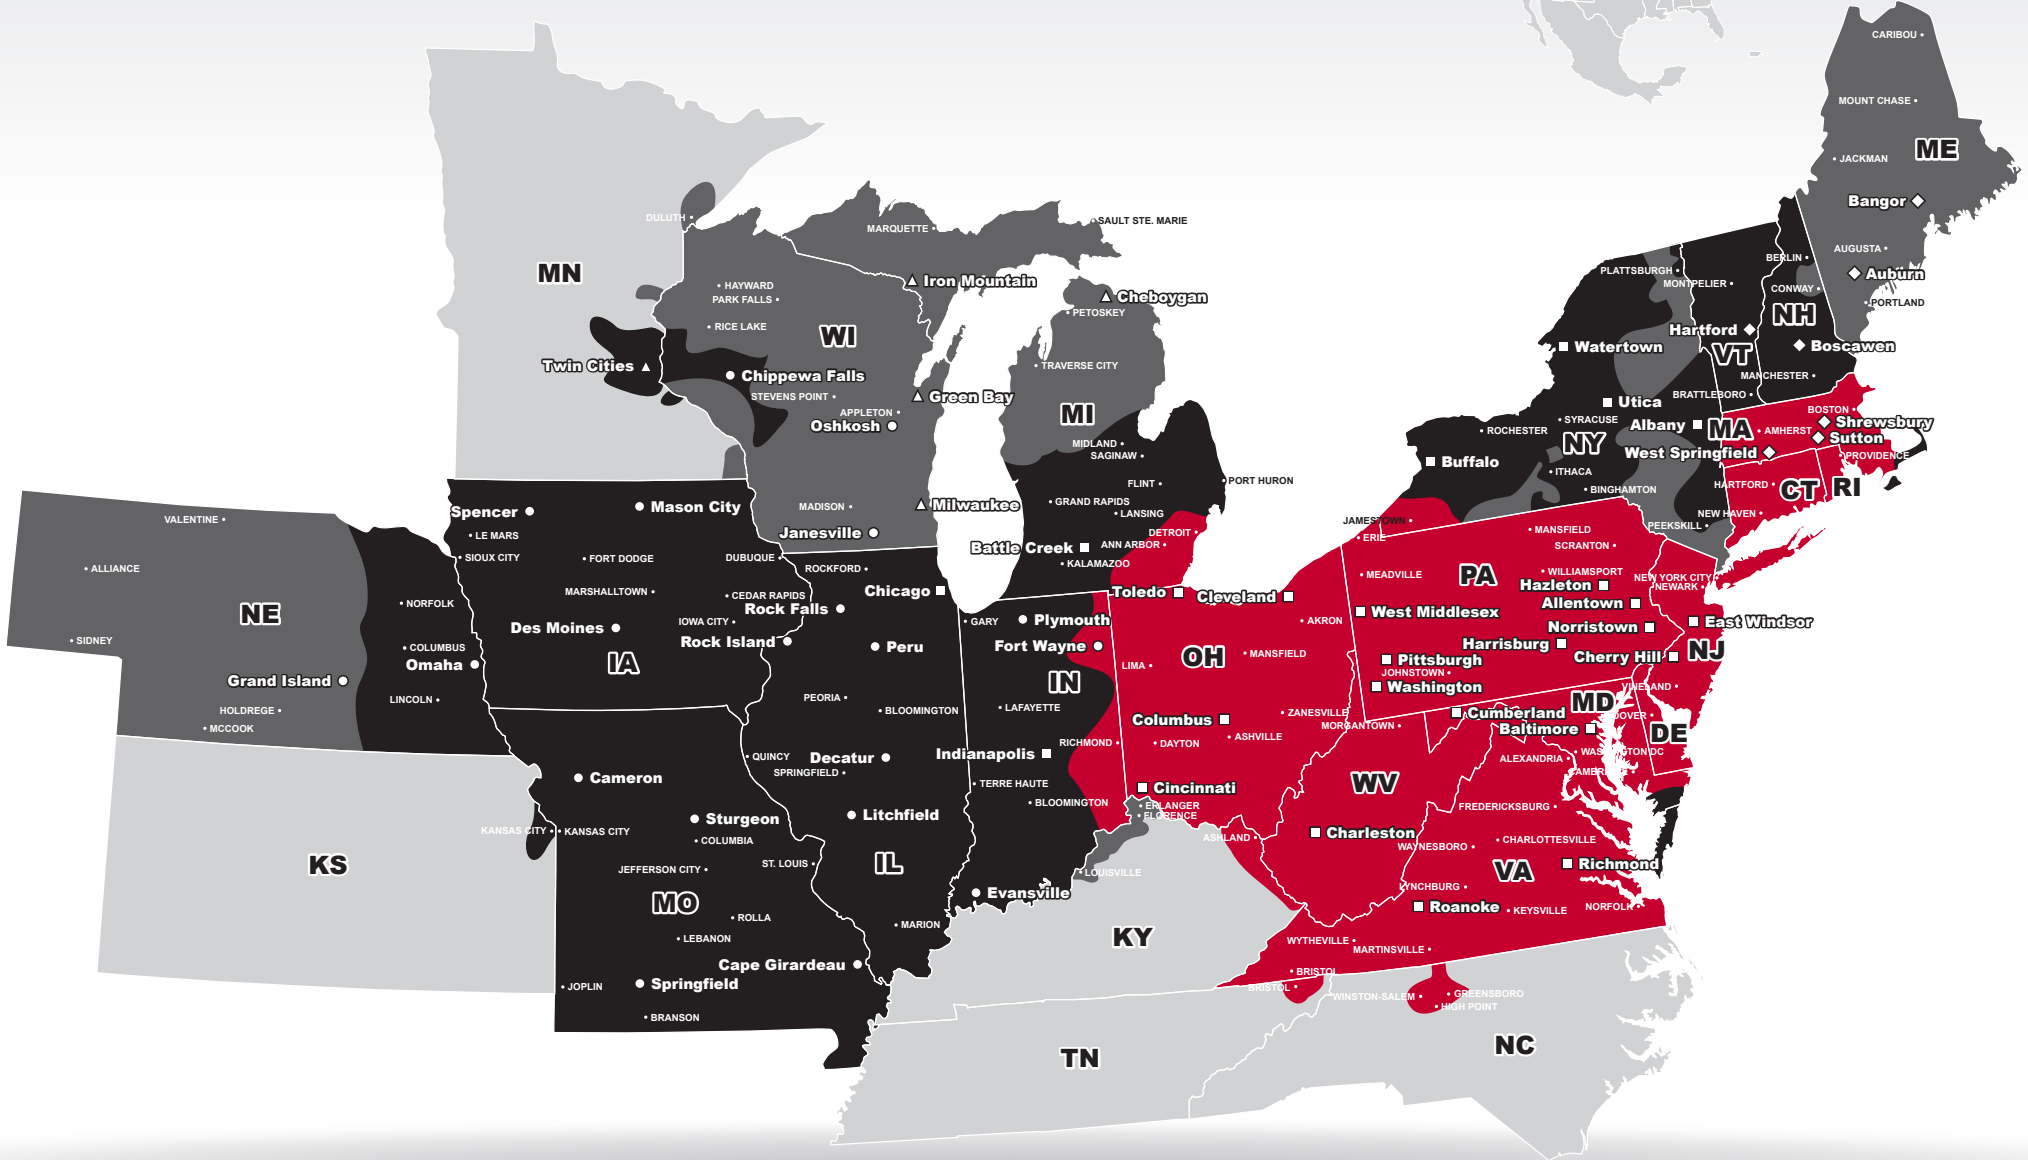

LTL MAP CHERRY HILL

1500 Industrial Highway, Cinnaminson, NJ 08077

Ph: 1-856-303-2799 | Ph: 1-877-669-2465 | Fax: 1-856-303-2791

LTL • EXPEDITE • SUPPLY CHAIN • GROUND • TRUCKLOAD

Coverage Areas

- PITT OHIO
- Dohrn Transfer
- Ross Express
- US Special Delivery
- Seamless Coverage Across All of North America

PITT OHIO CORE SERVICE ■ 1 DAY ■ 2 DAYS ■ 3+ DAYS

PITT OHIO TERMINAL DOHRN TRANSFER TERMINAL ROSS EXPRESS TERMINAL US SPECIAL DELIVERY TERMINAL

Note: This map is a representation of transit days to major metro areas in these states. For up-to-date, zip-to-zip transit times, please visit the PITT OHIO website at www.pittohio.com