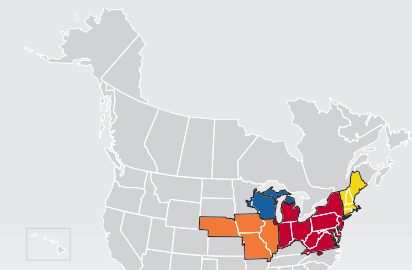

LTL MAP CHERRY HILL

1500 Industrial Highway, Cinnaminson, NJ 08077

Ph: 1-856-303-2799 | Ph: 1-877-669-2465 | Fax: 1-856-303-2791

LTL • EXPEDITE • SUPPLY CHAIN • GROUND • TRUCKLOAD

Coverage Areas

- PITT OHIO
- Dohrn Transfer
- Ross Express
- US Special Delivery
- Seamless Coverage Across All of North America

PITT OHIO CORE SERVICE ■ 1 DAY ■ 2 DAYS ■ 3+ DAYS

PITT OHIO TERMINAL DOHRN TRANSFER TERMINAL ROSS EXPRESS TERMINAL US SPECIAL DELIVERY TERMINAL

Note: This map is a representation of transit days to major metro areas in these states. For up-to-date, zip-to-zip transit times, please visit the PITT OHIO website at www.pittohio.com