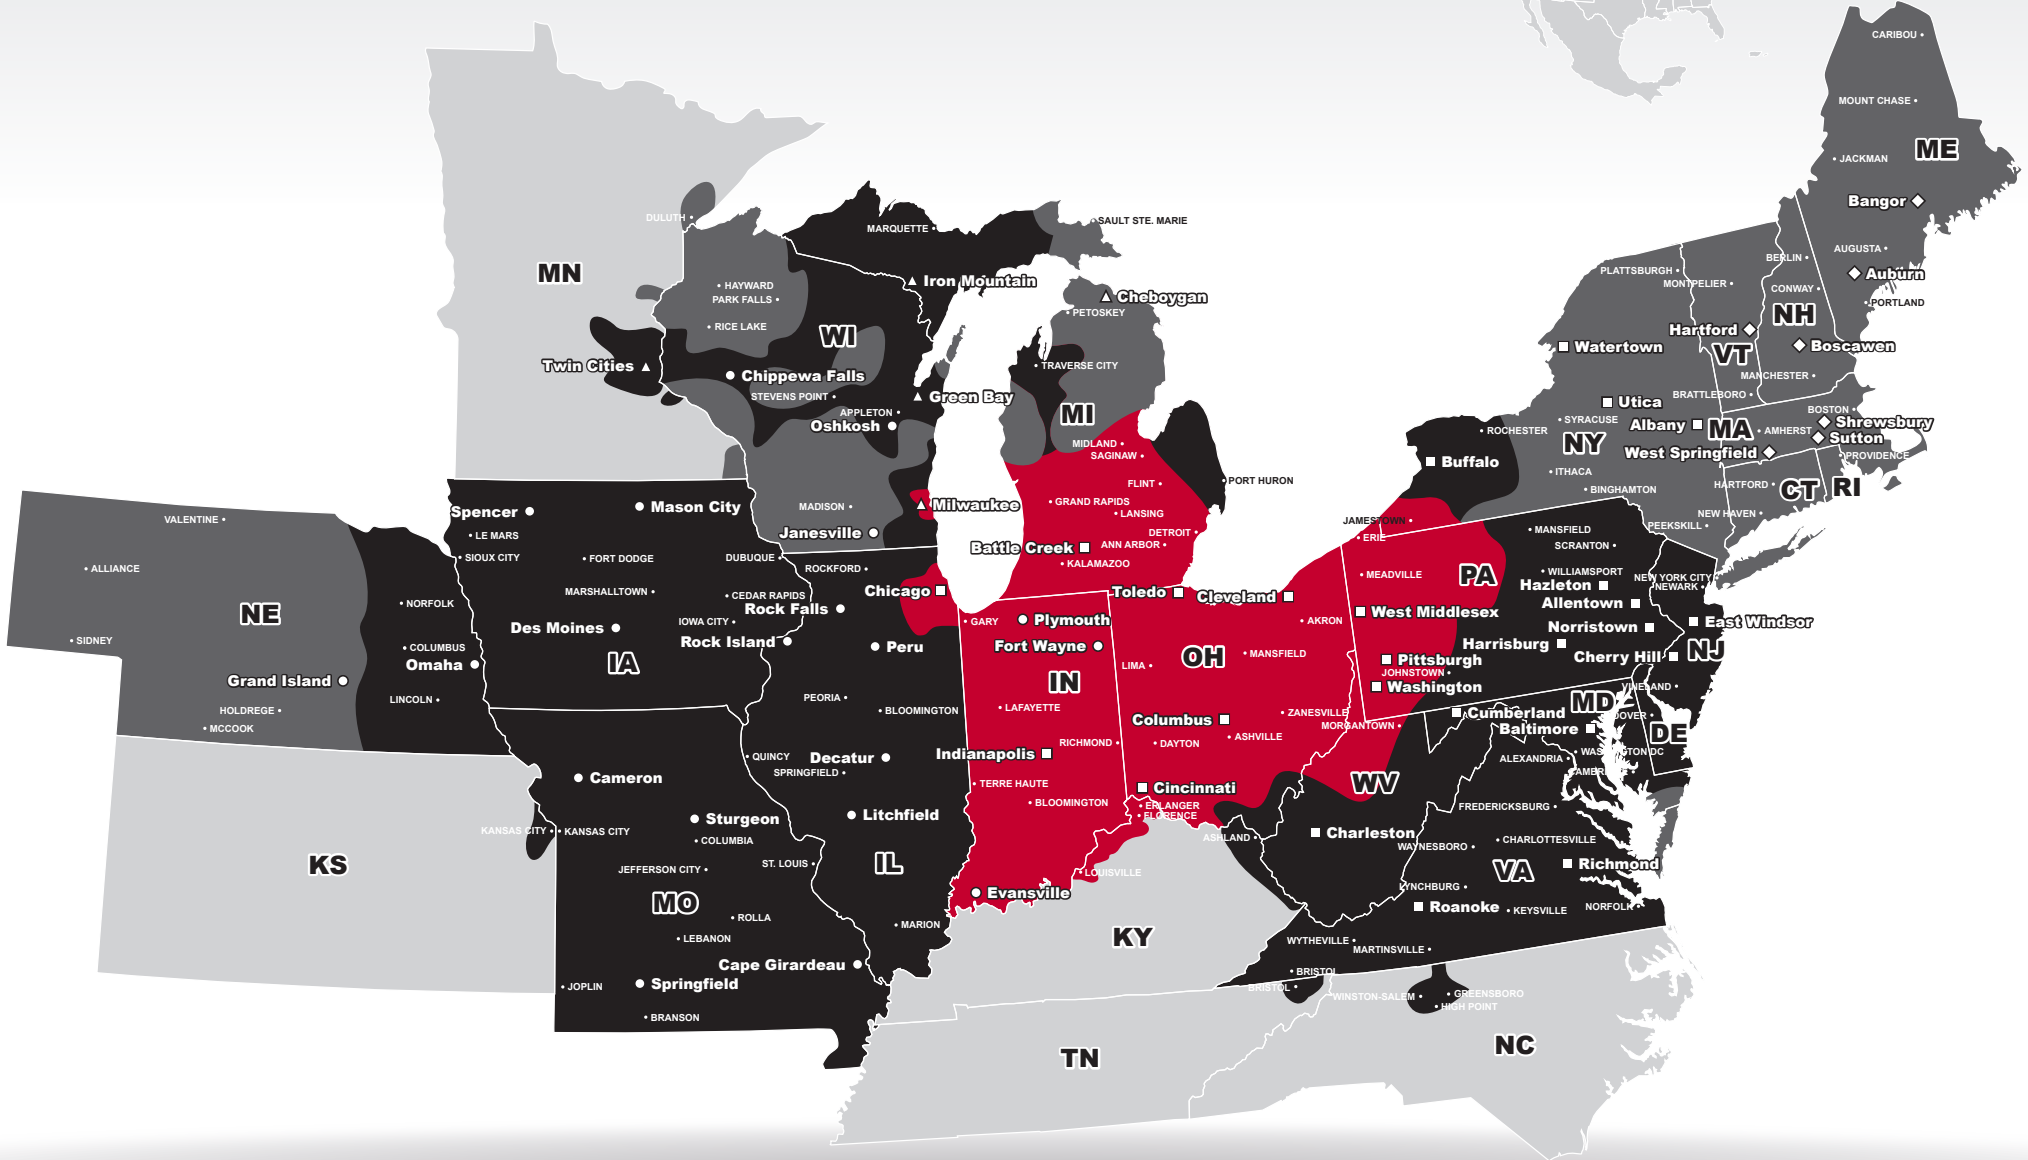

# LTL MAP CHICAGO

4975 West Pershing Road, Cicero, IL 60804

Ph: 1-708-652-3515 | Ph: 1-877-366-2449 | Fax: 1-708-652-3560

LTL • EXPEDITE • SUPPLY CHAIN • GROUND • TRUCKLOAD

**Coverage Areas**

- PITT OHIO
- Dohrn Transfer
- Ross Express
- US Special Delivery
- Seamless Coverage Across All of North America

PITT OHIO CORE SERVICE ■ 1 DAY ■ 2 DAYS ■ 3+ DAYS

PITT OHIO TERMINAL  DOHRN TRANSFER TERMINAL  ROSS EXPRESS TERMINAL  US SPECIAL DELIVERY TERMINAL

Note: This map is a representation of transit days to major metro areas in these states. For up-to-date, zip-to-zip transit times, please visit the PITT OHIO website at [www.pittohio.com](http://www.pittohio.com)

## LESS-THAN-TRUCKLOAD TERMINAL LOCATIONS