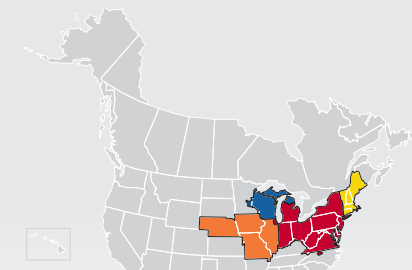

# LTL MAP CHICAGO

4975 West Pershing Road, Cicero, IL 60804

Ph: 1-708-652-3515 | Ph: 1-877-366-2449 | Fax: 1-708-652-3560

LTL • EXPEDITE • SUPPLY CHAIN • GROUND • TRUCKLOAD

**Coverage Areas**

- PITT OHIO
- Dohrn Transfer
- Ross Express
- US Special Delivery
- Seamless Coverage Across All of North America

PITT OHIO CORE SERVICE ■ 1 DAY ■ 2 DAYS ■ 3+ DAYS

PITT OHIO TERMINAL  DOHRN TRANSFER TERMINAL  ROSS EXPRESS TERMINAL  US SPECIAL DELIVERY TERMINAL

Note: This map is a representation of transit days to major metro areas in these states. For up-to-date, zip-to-zip transit times, please visit the PITT OHIO website at [www.pittohio.com](http://www.pittohio.com)

## LESS-THAN-TRUCKLOAD TERMINAL LOCATIONS