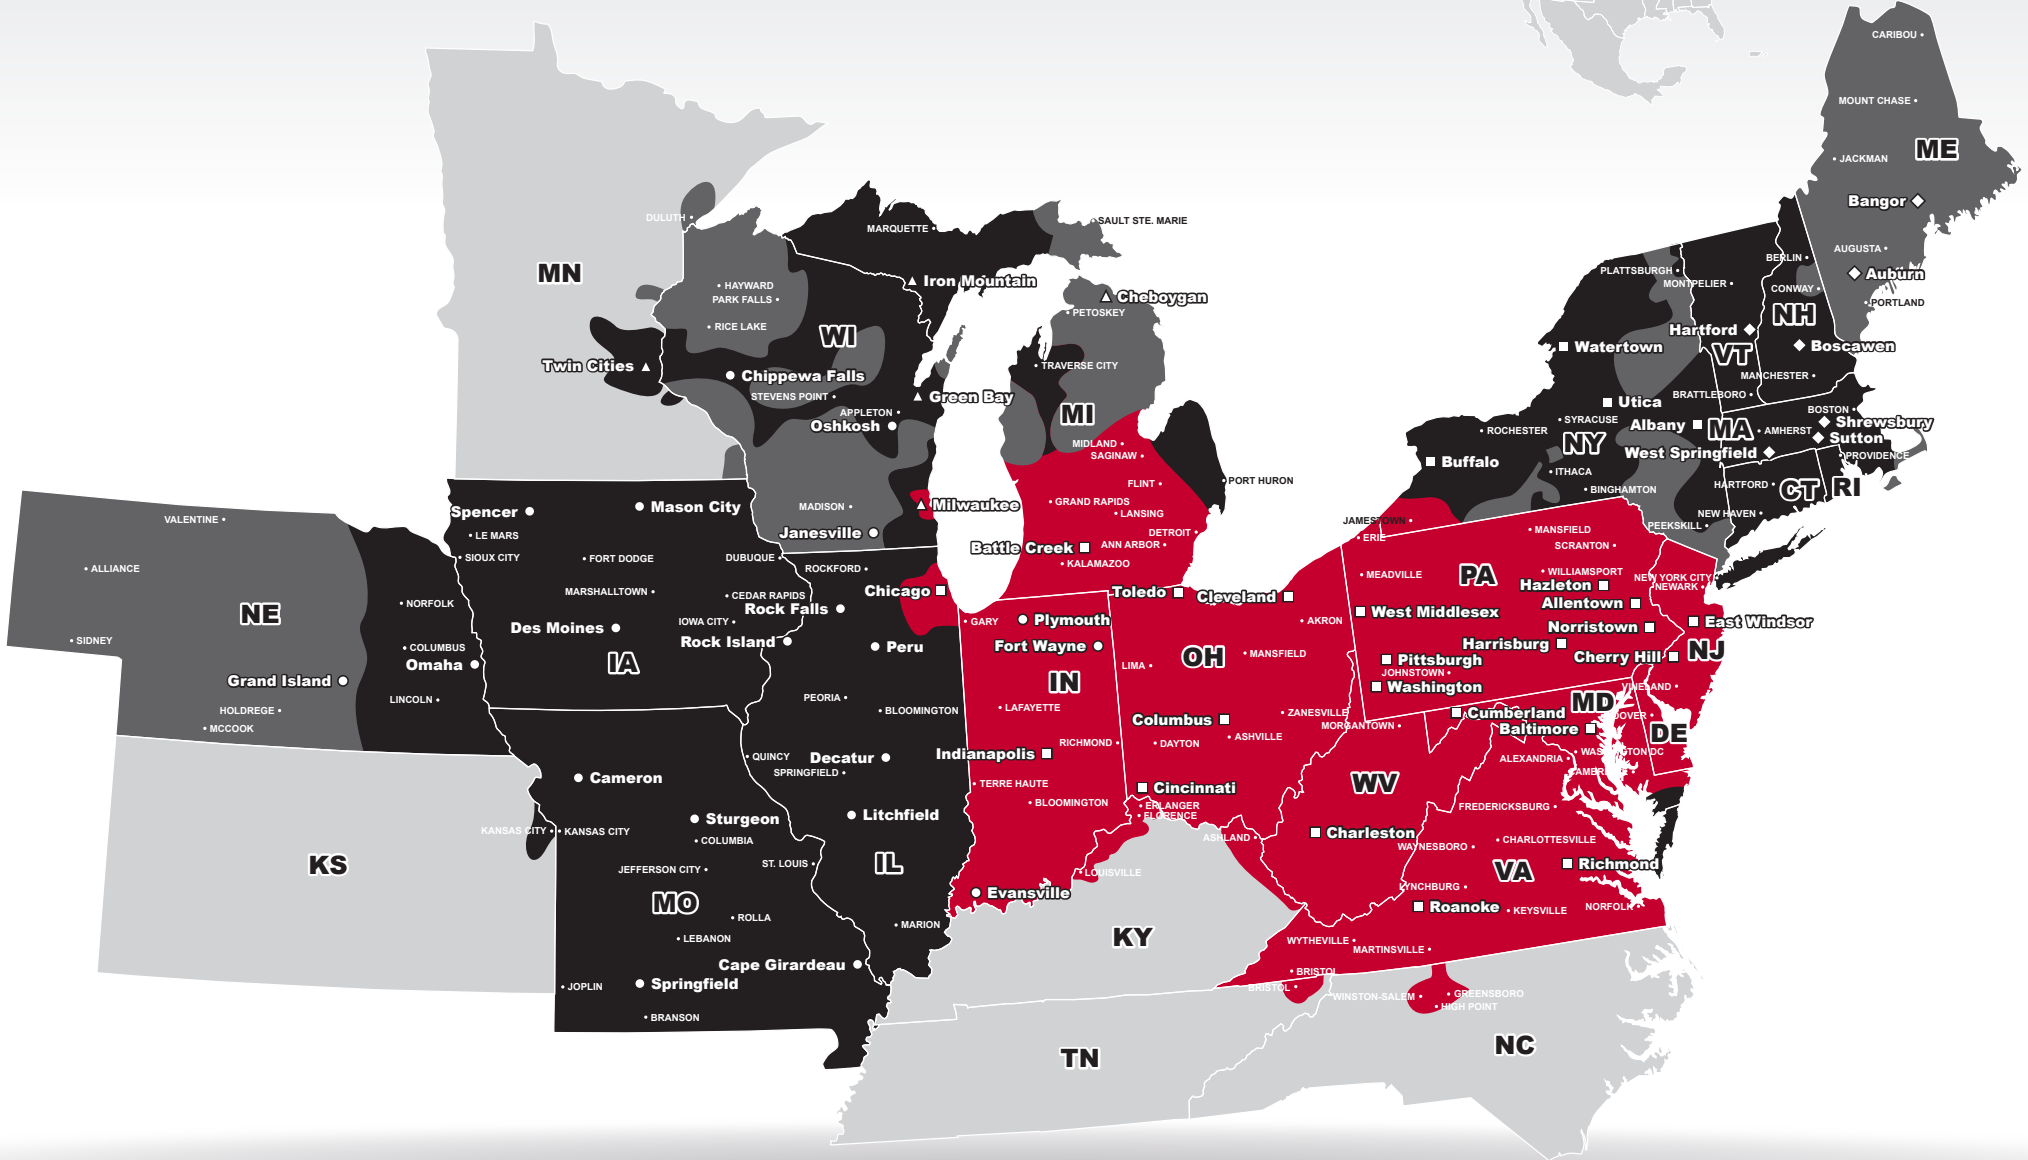

LTL MAP CINCINNATI

5000 Duff Drive, Cincinnati, OH 45246

Ph: 1-513-860-3424 | Ph: 1-800-765-4165 | Fax: 1-513-860-3430

LTL • EXPEDITE • SUPPLY CHAIN • GROUND • TRUCKLOAD

Coverage Areas

- PITT OHIO
- Dohrn Transfer
- Ross Express
- US Special Delivery
- Seamless Coverage Across All of North America

PITT OHIO CORE SERVICE ■ 1 DAY ■ 2 DAYS ■ 3+ DAYS

PITT OHIO TERMINAL DOHRN TRANSFER TERMINAL ROSS EXPRESS TERMINAL US SPECIAL DELIVERY TERMINAL

Note: This map is a representation of transit days to major metro areas in these states. For up-to-date, zip-to-zip transit times, please visit the PITT OHIO website at www.pittohio.com