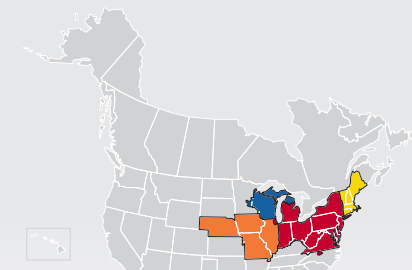

LTL MAP CINCINNATI

5000 Duff Drive, Cincinnati, OH 45246

Ph: 1-513-860-3424 | Ph: 1-800-765-4165 | Fax: 1-513-860-3430

LTL • EXPEDITE • SUPPLY CHAIN • GROUND • TRUCKLOAD

Coverage Areas

- PITT OHIO
- Dohrn Transfer
- Ross Express
- US Special Delivery
- Seamless Coverage Across All of North America

PITT OHIO CORE SERVICE ■ 1 DAY ■ 2 DAYS ■ 3+ DAYS

PITT OHIO TERMINAL DOHRN TRANSFER TERMINAL ROSS EXPRESS TERMINAL US SPECIAL DELIVERY TERMINAL

Note: This map is a representation of transit days to major metro areas in these states. For up-to-date, zip-to-zip transit times, please visit the PITT OHIO website at www.pittohio.com