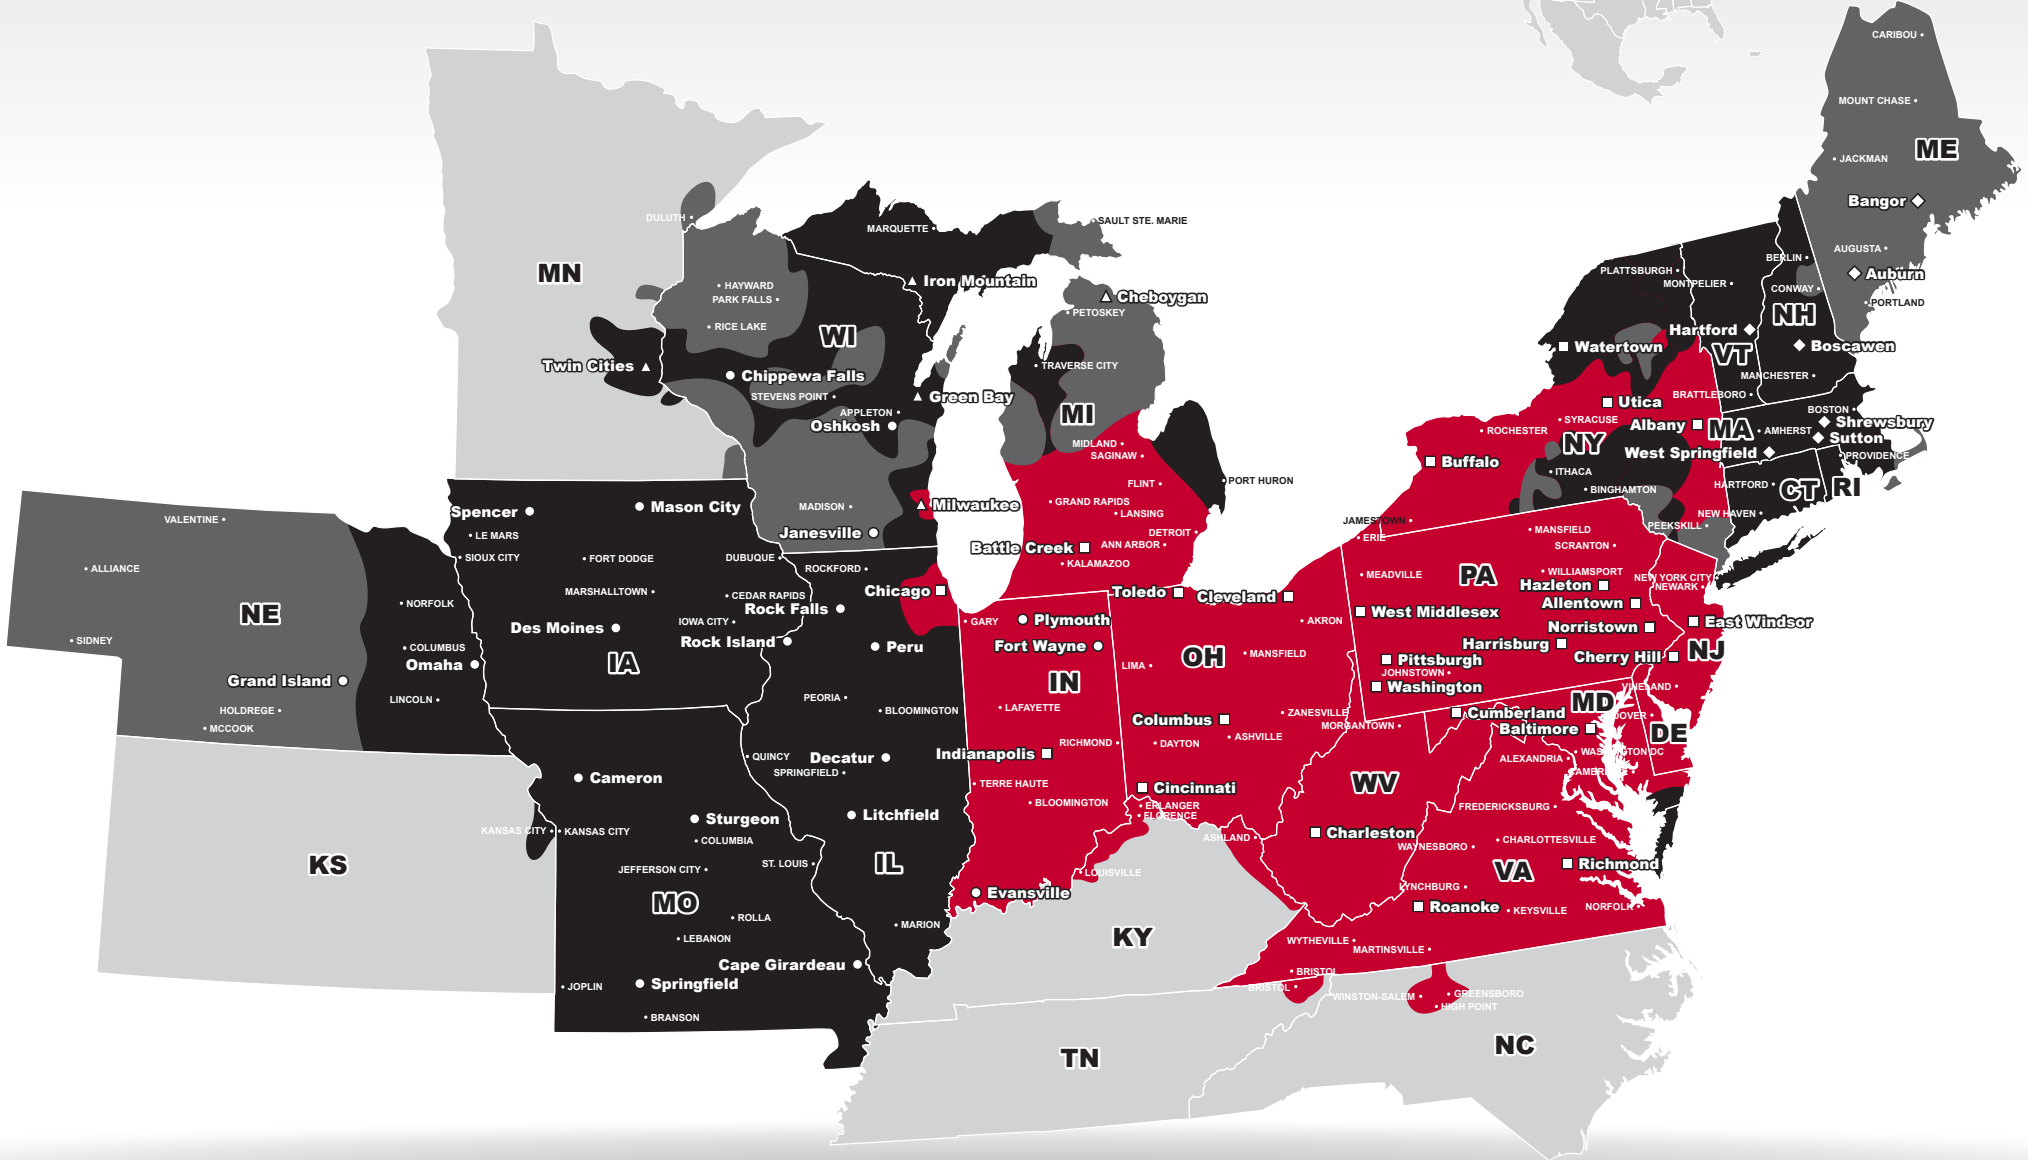

LTL MAP CLEVELAND

5570 Chevrolet Boulevard, Parma, OH 44130

Ph: 1-216-433-9000 | Ph: 1-800-241-1222 | Fax: 1-216-433-1197

LTL • EXPEDITE • SUPPLY CHAIN • GROUND • TRUCKLOAD

Coverage Areas

- PITT OHIO
- Dohrn Transfer
- Ross Express
- US Special Delivery
- Seamless Coverage Across All of North America

PITT OHIO CORE SERVICE ■ 1 DAY ■ 2 DAYS ■ 3+ DAYS

PITT OHIO TERMINAL DOHRN TRANSFER TERMINAL ROSS EXPRESS TERMINAL US SPECIAL DELIVERY TERMINAL

Note: This map is a representation of transit days to major metro areas in these states. For up-to-date, zip-to-zip transit times, please visit the PITT OHIO website at www.pittohio.com