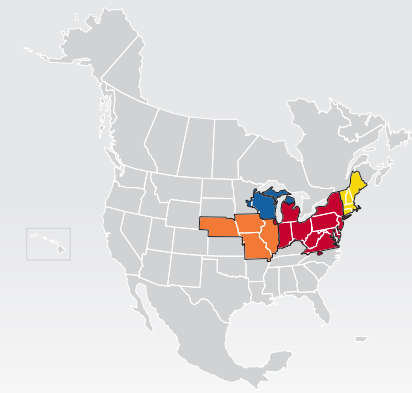

LTL MAP CLEVELAND

5570 Chevrolet Boulevard, Parma, OH 44130

Ph: 1-216-433-9000 | Ph: 1-800-241-1222 | Fax: 1-216-433-1197

LTL • EXPEDITE • SUPPLY CHAIN • GROUND • TRUCKLOAD

Coverage Areas

- PITT OHIO
- Dohrn Transfer
- Ross Express
- US Special Delivery
- Seamless Coverage Across All of North America

PITT OHIO CORE SERVICE ■ 1 DAY ■ 2 DAYS ■ 3+ DAYS

PITT OHIO TERMINAL DOHRN TRANSFER TERMINAL ROSS EXPRESS TERMINAL US SPECIAL DELIVERY TERMINAL

Note: This map is a representation of transit days to major metro areas in these states. For up-to-date, zip-to-zip transit times, please visit the PITT OHIO website at www.pittohio.com

LESS-THAN-TRUCKLOAD TERMINAL LOCATIONS

ALBANY

144 Sicker Road
Latham, NY 12110
(518) 783-8021
(800) 836-0372
(518) 783-8037 FAX

ALLENTOWN

4723 Highway 309
Center Valley, PA 18034
(610) 791-9134
(800) 426-9129
(610) 791-9137 FAX