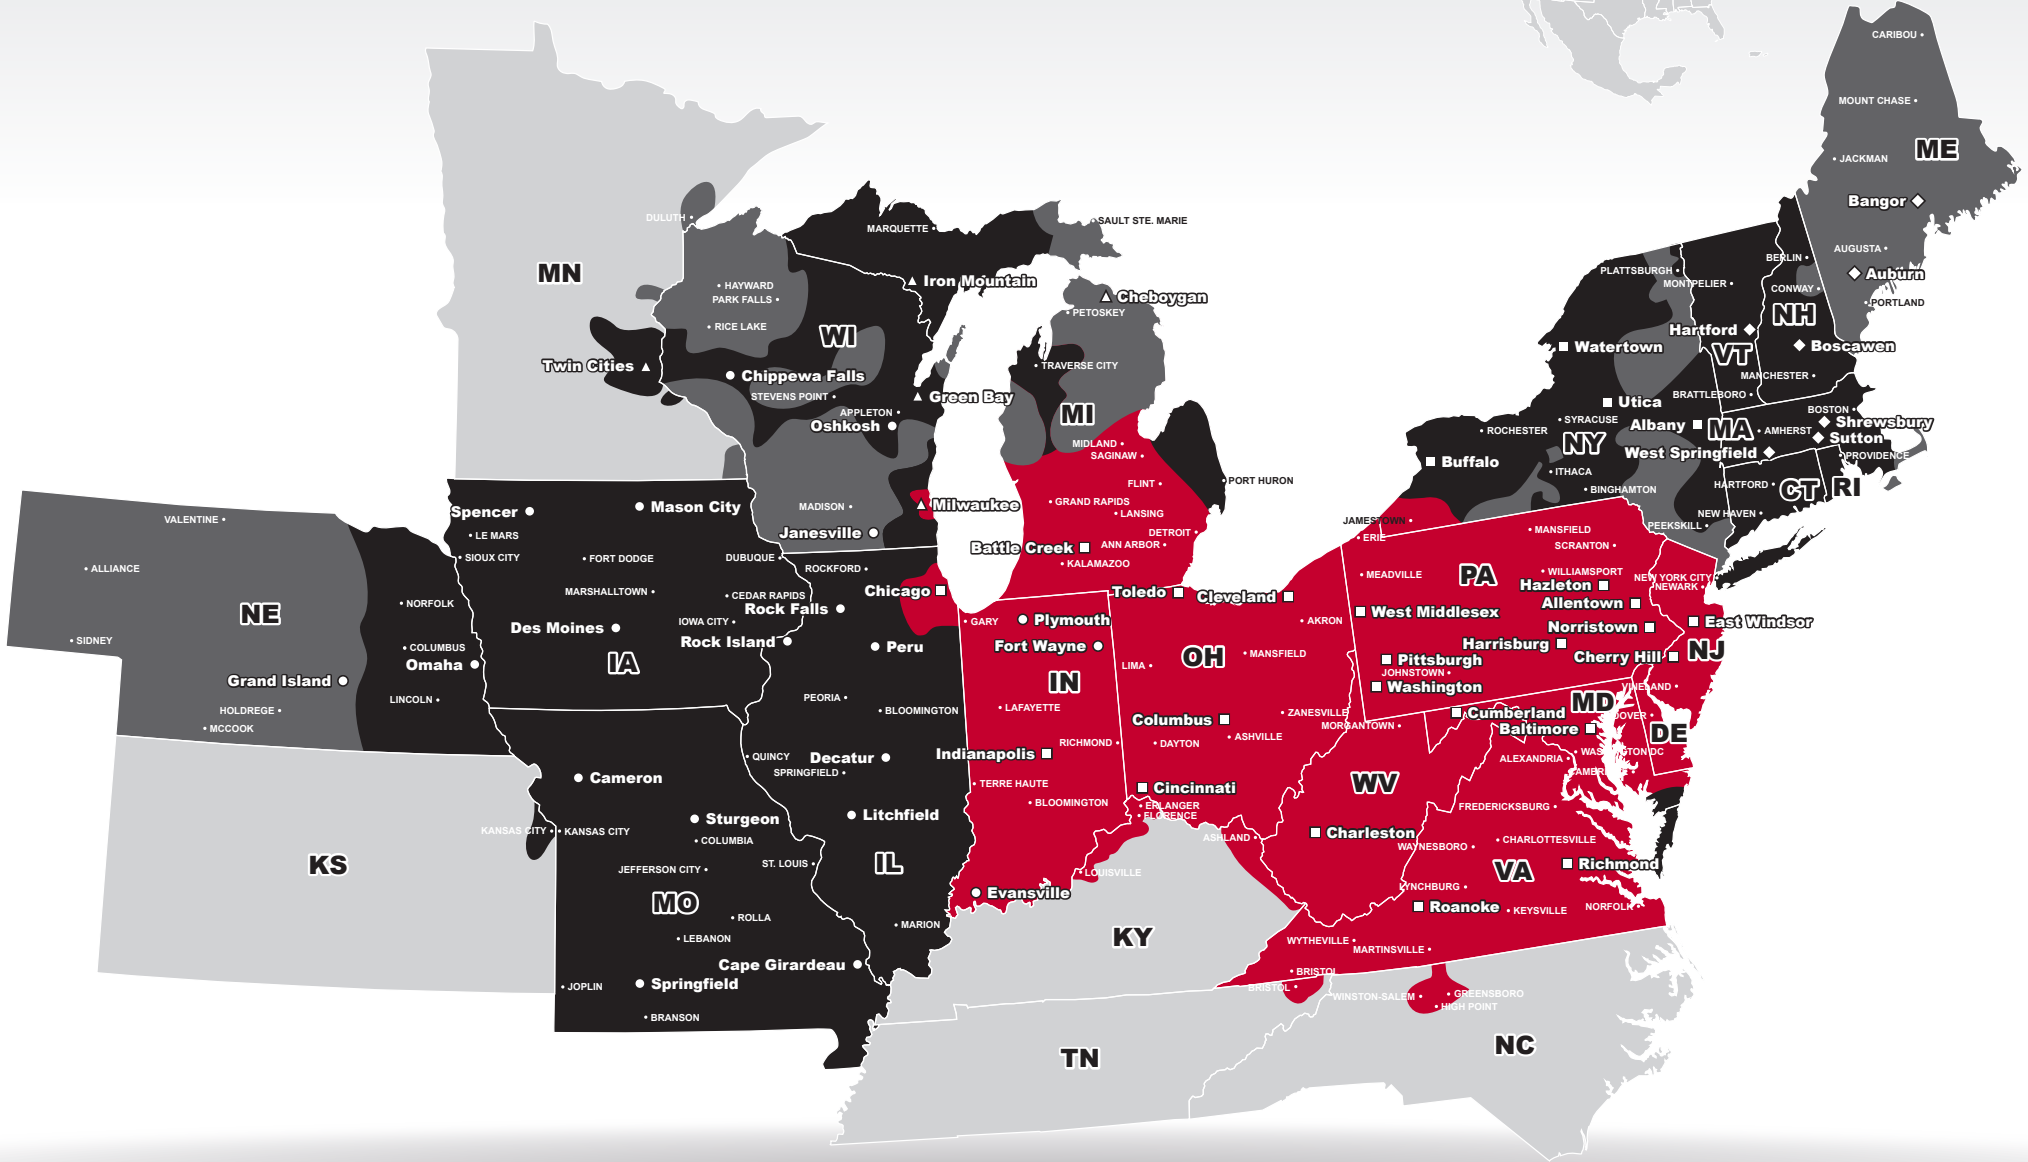

LTL MAP COLUMBUS

2101 Hardy Parkway Street, Grove City, OH 43123

Ph: 1-614-801-1064 | Ph: 1-800-795-2658 | Fax: 1-614-801-1073

LTL • EXPEDITE • SUPPLY CHAIN • GROUND • MIDLAND • TRUCKLOAD

Coverage Areas

- PITT OHIO
- Dohrn Transfer
- Ross Express
- US Special Delivery
- Seamless Coverage Across All of North America

PITT OHIO CORE SERVICE ■ 1 DAY ■ 2 DAYS ■ 3+ DAYS

□ PITT OHIO TERMINAL ○ DOHRN TRANSFER TERMINAL ◇ ROSS EXPRESS TERMINAL △ US SPECIAL DELIVERY TERMINAL

Note: This map is a representation of transit days to major metro areas in these states. For up-to-date, zip-to-zip transit times, please visit the PITT OHIO website at www.pittohio.com