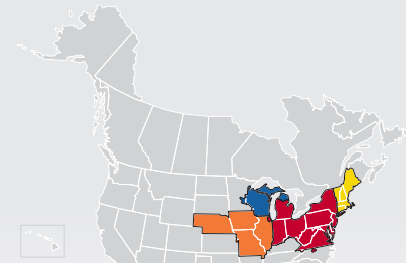

LTL MAP COLUMBUS

2101 Hardy Parkway Street, Grove City, OH 43123

Ph: 1-614-801-1064 | Ph: 1-800-795-2658 | Fax: 1-614-801-1073

LTL • EXPEDITE • SUPPLY CHAIN • GROUND • MIDLAND • TRUCKLOAD

Coverage Areas

- PITT OHIO
- Dohrn Transfer
- Ross Express
- US Special Delivery
- Seamless Coverage Across All of North America

PITT OHIO CORE SERVICE ■ 1 DAY ■ 2 DAYS ■ 3+ DAYS

□ PITT OHIO TERMINAL ○ DOHRN TRANSFER TERMINAL ◇ ROSS EXPRESS TERMINAL △ US SPECIAL DELIVERY TERMINAL

Note: This map is a representation of transit days to major metro areas in these states. For up-to-date, zip-to-zip transit times, please visit the PITT OHIO website at www.pittohio.com