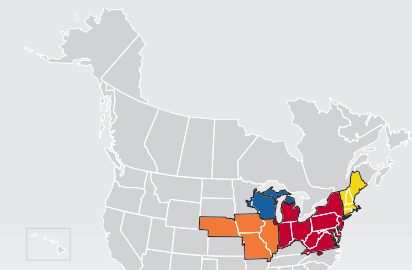

LTL MAP CUMBERLAND

10901 Day Road Southeast, Cumberland, MD 21502

Ph: 1-301-777-0909 | Ph: 1-800-767-2862 | Fax: 1-301-777-8009

LTL • EXPEDITE • SUPPLY CHAIN • GROUND • TRUCKLOAD

Coverage Areas

- PITT OHIO
- Dohrn Transfer
- Ross Express
- US Special Delivery
- Seamless Coverage Across All of North America

PITT OHIO CORE SERVICE ■ 1 DAY ■ 2 DAYS ■ 3+ DAYS

PITT OHIO TERMINAL DOHRN TRANSFER TERMINAL ROSS EXPRESS TERMINAL US SPECIAL DELIVERY TERMINAL

Note: This map is a representation of transit days to major metro areas in these states. For up-to-date, zip-to-zip transit times, please visit the PITT OHIO website at www.pittohio.com