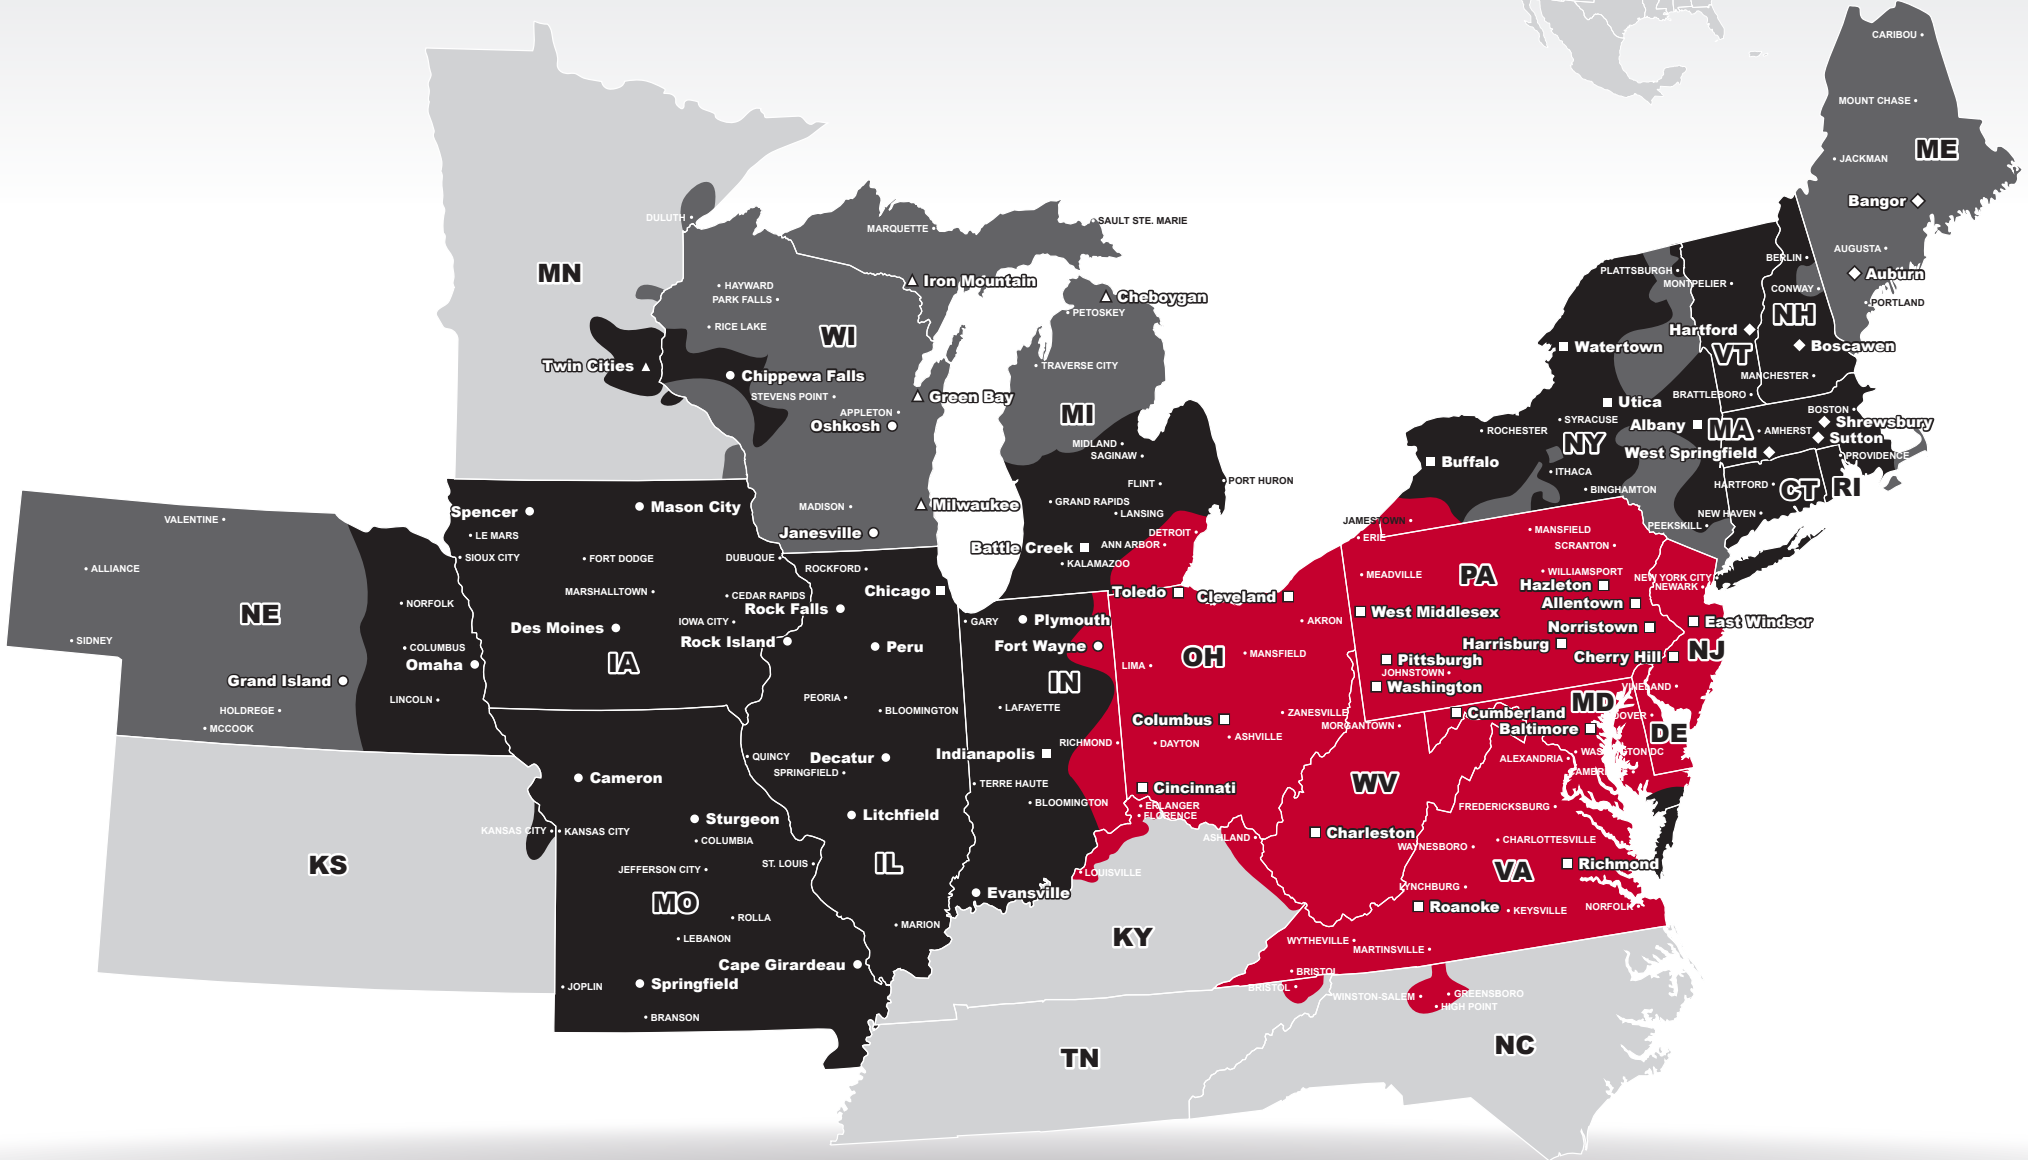

LTL MAP CUMBERLAND

10901 Day Road Southeast, Cumberland, MD 21502

Ph: 1-301-777-0909 | Ph: 1-800-767-2862 | Fax: 1-301-777-8009

LTL • EXPEDITE • SUPPLY CHAIN • GROUND • TRUCKLOAD

Coverage Areas

- PITT OHIO
- Dohrn Transfer
- Ross Express
- US Special Delivery
- Seamless Coverage Across All of North America

PITT OHIO CORE SERVICE ■ 1 DAY ■ 2 DAYS ■ 3+ DAYS

PITT OHIO TERMINAL DOHRN TRANSFER TERMINAL ROSS EXPRESS TERMINAL US SPECIAL DELIVERY TERMINAL

Note: This map is a representation of transit days to major metro areas in these states. For up-to-date, zip-to-zip transit times, please visit the PITT OHIO website at www.pittohio.com