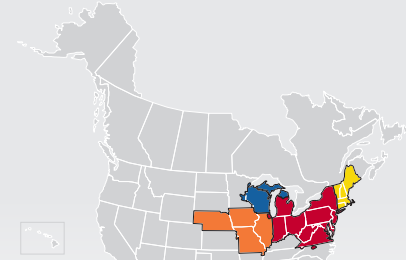

LTL MAP EAST WINDSOR

209 Whitehead Road, Hamilton Township, NJ 08619

Ph: 1-609-890-2086 | Ph: 1-877-325-9463 | Fax: 1-609-890-2063

LTL • EXPEDITE • SUPPLY CHAIN • GROUND • TRUCKLOAD

Coverage Areas

- PITT OHIO
- Dohrn Transfer
- Ross Express
- US Special Delivery
- Seamless Coverage Across All of North America

PITT OHIO CORE SERVICE ■ 1 DAY ■ 2 DAYS ■ 3+ DAYS

PITT OHIO TERMINAL DOHRN TRANSFER TERMINAL ROSS EXPRESS TERMINAL US SPECIAL DELIVERY TERMINAL

Note: This map is a representation of transit days to major metro areas in these states. For up-to-date, zip-to-zip transit times, please visit the PITT OHIO website at www.pittohio.com