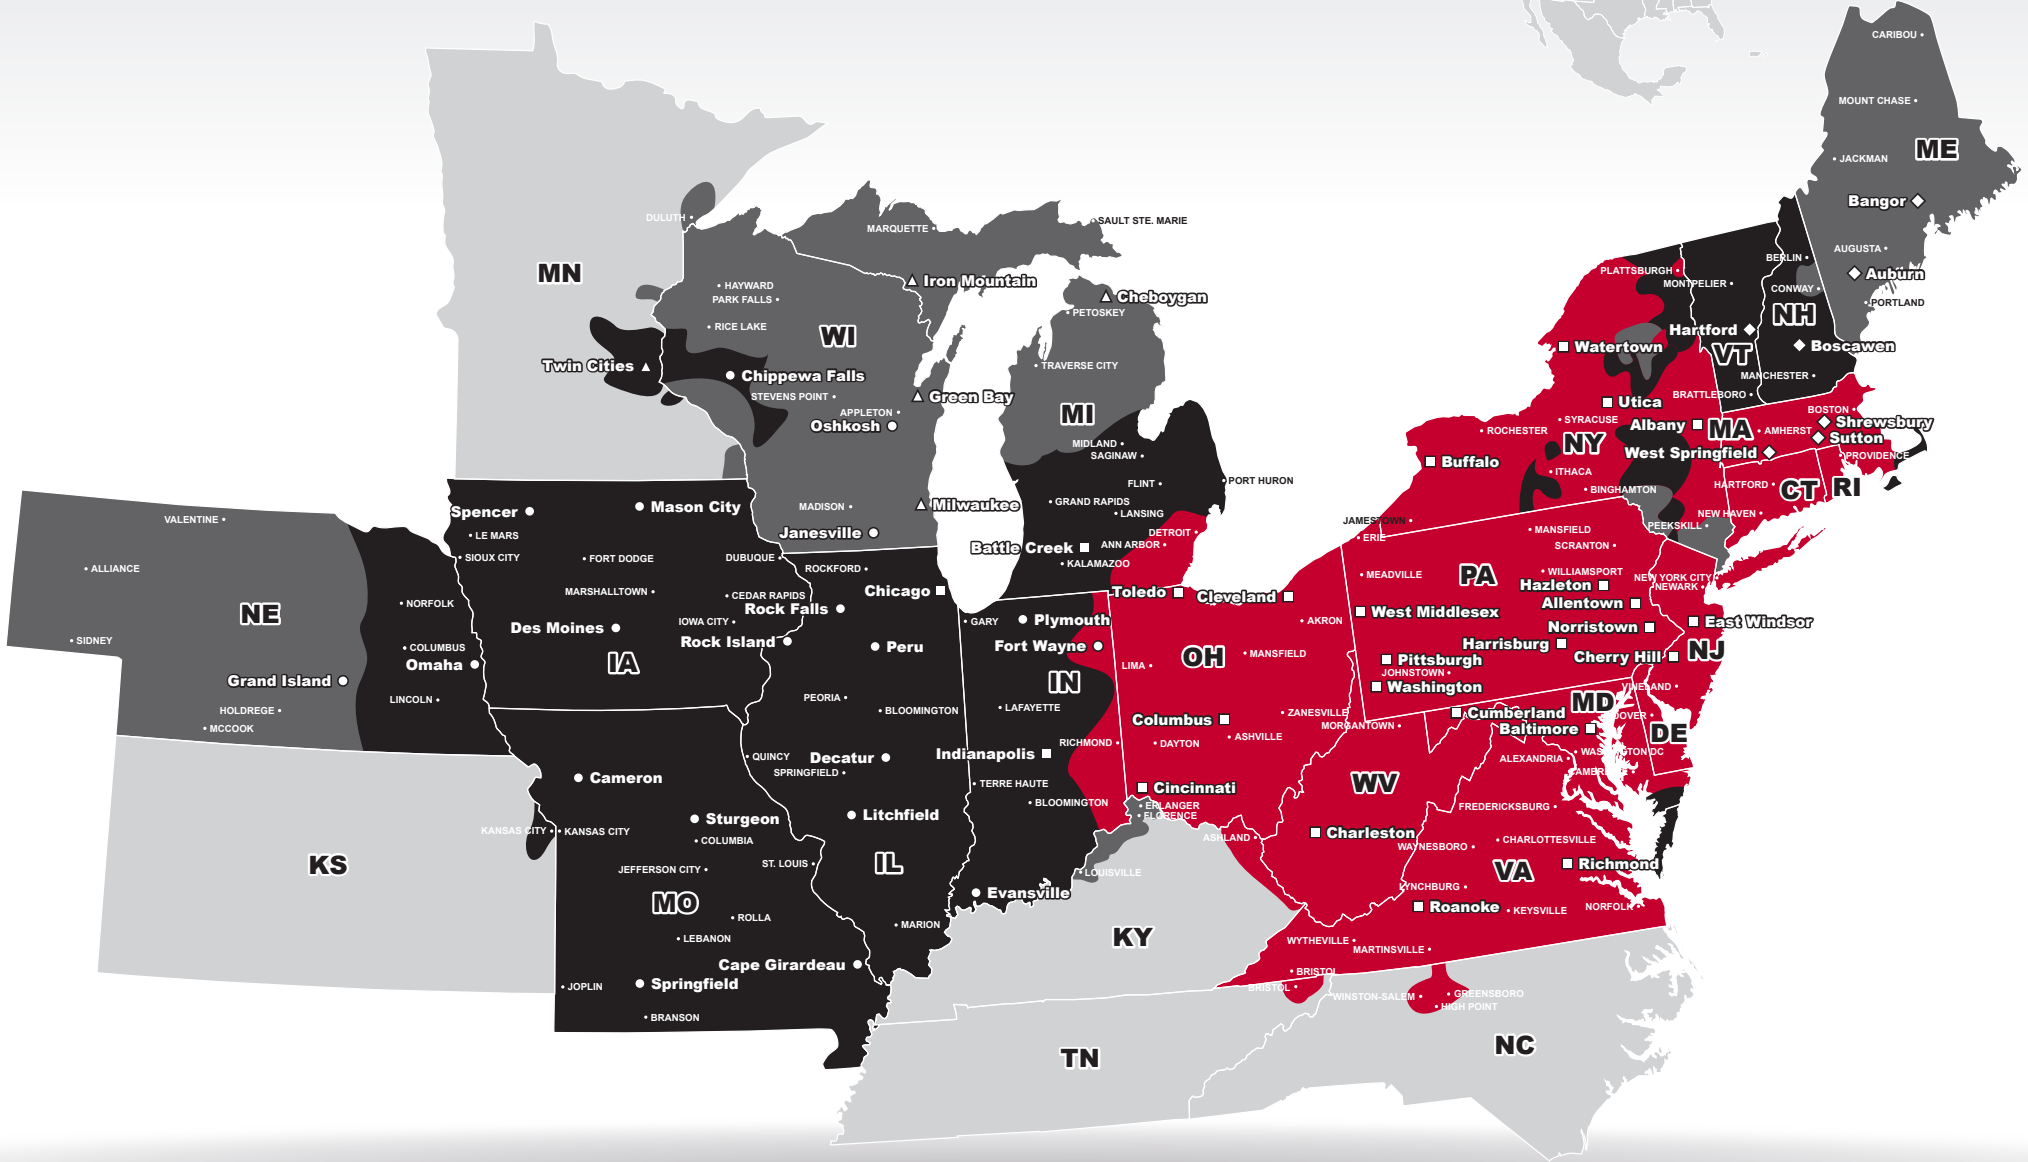

LTL MAP EAST WINDSOR

209 Whitehead Road, Hamilton Township, NJ 08619

Ph: 1-609-890-2086 | Ph: 1-877-325-9463 | Fax: 1-609-890-2063

LTL • EXPEDITE • SUPPLY CHAIN • GROUND • TRUCKLOAD

Coverage Areas

- PITT OHIO
- Dohrn Transfer
- Ross Express
- US Special Delivery
- Seamless Coverage Across All of North America

PITT OHIO CORE SERVICE ■ 1 DAY ■ 2 DAYS ■ 3+ DAYS

PITT OHIO TERMINAL DOHRN TRANSFER TERMINAL ROSS EXPRESS TERMINAL US SPECIAL DELIVERY TERMINAL

Note: This map is a representation of transit days to major metro areas in these states. For up-to-date, zip-to-zip transit times, please visit the PITT OHIO website at www.pittohio.com