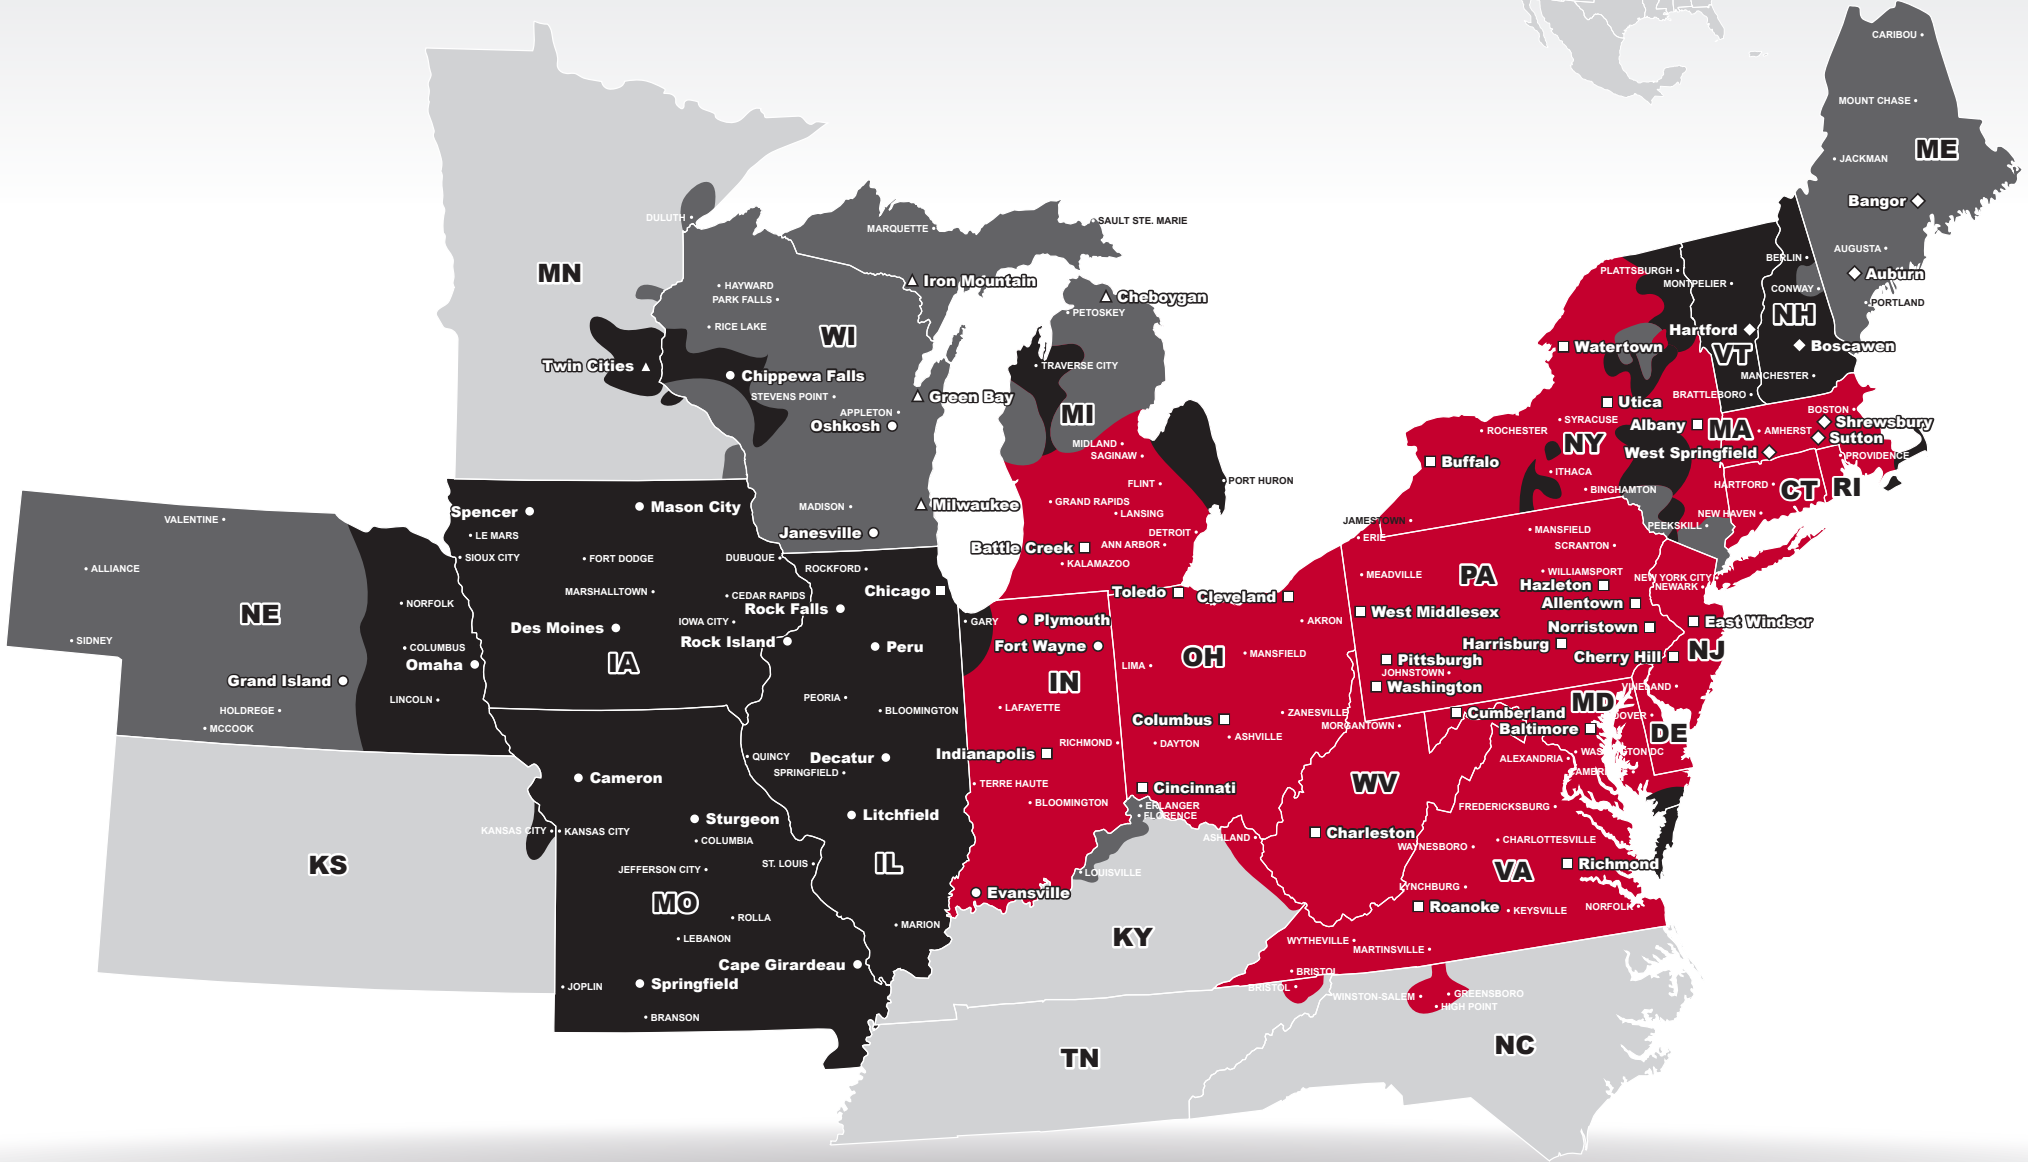

LTL MAP HARRISBURG

5641 Grayson Road, Harrisburg, PA 17111

Ph: 1-717-558-8473 | Ph: 1-800-669-4277 | Fax: 1-717-558-9359

LTL • EXPEDITE • SUPPLY CHAIN • GROUND • TRUCKLOAD

Coverage Areas

- PITT OHIO
- Dohrn Transfer
- Ross Express
- US Special Delivery
- Seamless Coverage Across All of North America

PITT OHIO CORE SERVICE ■ 1 DAY ■ 2 DAYS ■ 3+ DAYS

PITT OHIO TERMINAL DOHRN TRANSFER TERMINAL ROSS EXPRESS TERMINAL US SPECIAL DELIVERY TERMINAL

Note: This map is a representation of transit days to major metro areas in these states. For up-to-date, zip-to-zip transit times, please visit the PITT OHIO website at www.pittohio.com