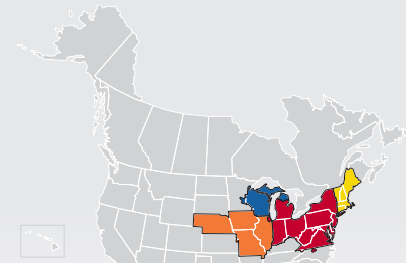

LTL MAP HARRISBURG

5641 Grayson Road, Harrisburg, PA 17111

Ph: 1-717-558-8473 | Ph: 1-800-669-4277 | Fax: 1-717-558-9359

LTL • EXPEDITE • SUPPLY CHAIN • GROUND • TRUCKLOAD

Coverage Areas

- PITT OHIO
- Dohrn Transfer
- Ross Express
- US Special Delivery
- Seamless Coverage Across All of North America

PITT OHIO CORE SERVICE ■ 1 DAY ■ 2 DAYS ■ 3+ DAYS

PITT OHIO TERMINAL DOHRN TRANSFER TERMINAL ROSS EXPRESS TERMINAL US SPECIAL DELIVERY TERMINAL

Note: This map is a representation of transit days to major metro areas in these states. For up-to-date, zip-to-zip transit times, please visit the PITT OHIO website at www.pittohio.com