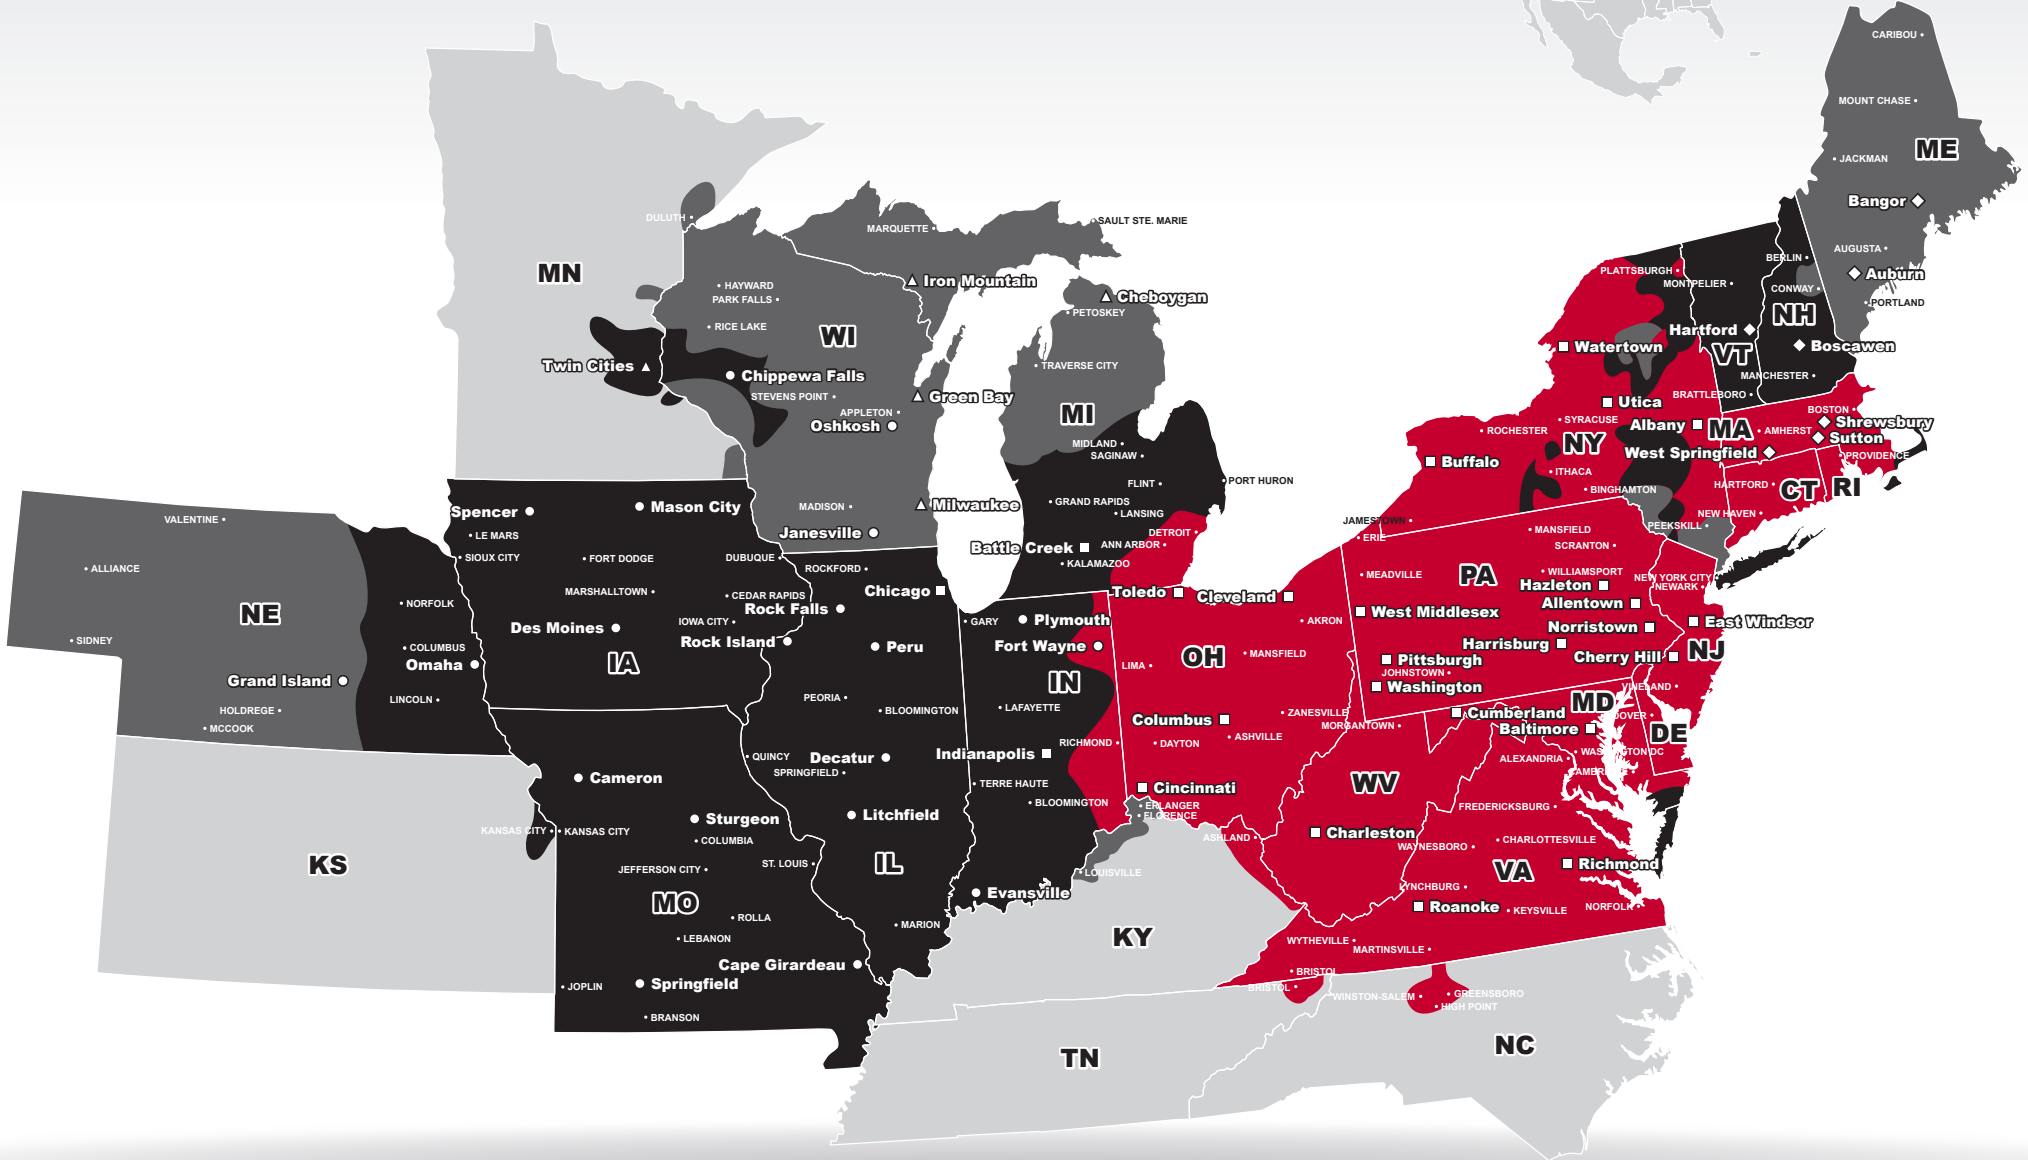

- PITT OHIO
- Dohrn Transfer
- Ross Express
- US Special Delivery
- Seamless Coverage Across All of North America

PITT OHIO CORE SERVICE ■ 1 DAY ■ 2 DAYS ■ 3+ DAYS

PITT OHIO TERMINAL DOHRN TRANSFER TERMINAL ROSS EXPRESS TERMINAL US SPECIAL DELIVERY TERMINAL

Note: This map is a representation of transit days to major metro areas in these states. For up-to-date, zip-to-zip transit times, please visit the PITT OHIO website at www.pittohio.com

LESS-THAN-TRUCKLOAD TERMINAL LOCATIONS