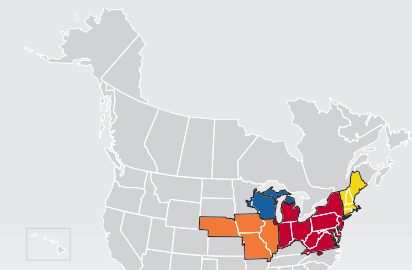

- PITT OHIO
- Dohrn Transfer
- Ross Express
- US Special Delivery
- Seamless Coverage Across All of North America

PITT OHIO CORE SERVICE ■ 1 DAY ■ 2 DAYS ■ 3+ DAYS

PITT OHIO TERMINAL DOHRN TRANSFER TERMINAL ROSS EXPRESS TERMINAL US SPECIAL DELIVERY TERMINAL

Note: This map is a representation of transit days to major metro areas in these states. For up-to-date, zip-to-zip transit times, please visit the PITT OHIO website at www.pittohio.com

LESS-THAN-TRUCKLOAD TERMINAL LOCATIONS