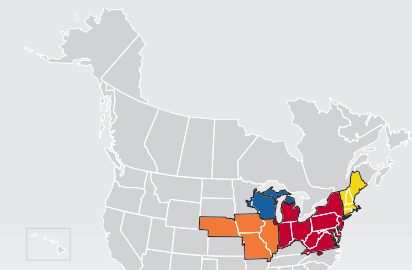

LTL MAP INDIANAPOLIS

1235 Terminal Road, Indianapolis, IN 46217

Ph: 1-317-241-9802 | Ph: 1-888-449-1566 | Fax: 1-317-243-9270

LTL • EXPEDITE • SUPPLY CHAIN • GROUND • TRUCKLOAD

Coverage Areas

- PITT OHIO
- Dohrn Transfer
- Ross Express
- US Special Delivery
- Seamless Coverage Across All of North America

PITT OHIO CORE SERVICE ■ 1 DAY ■ 2 DAYS ■ 3+ DAYS

PITT OHIO TERMINAL DOHRN TRANSFER TERMINAL ROSS EXPRESS TERMINAL US SPECIAL DELIVERY TERMINAL

Note: This map is a representation of transit days to major metro areas in these states. For up-to-date, zip-to-zip transit times, please visit the PITT OHIO website at www.pittohio.com