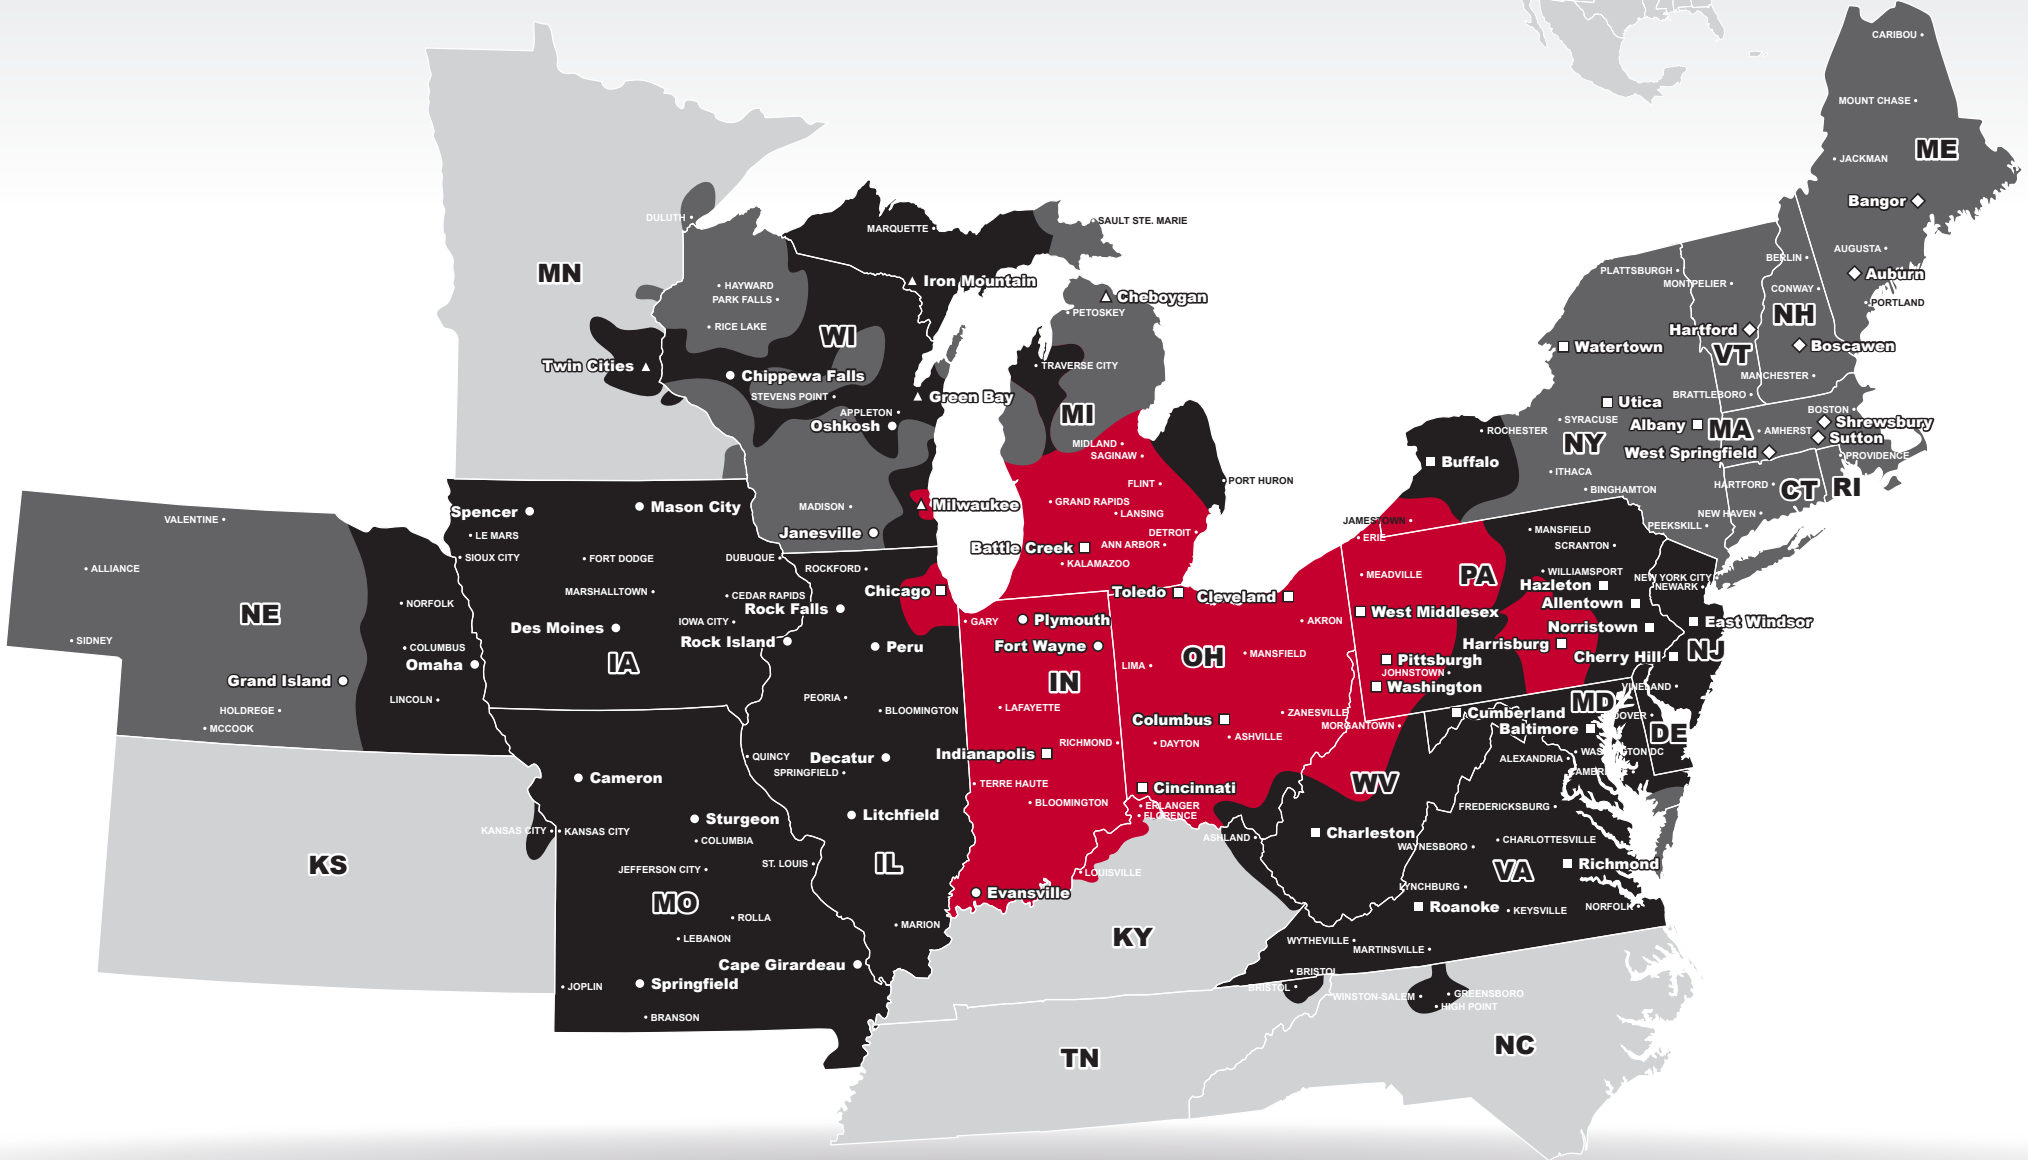

LTL MAP INDIANAPOLIS

1235 Terminal Road, Indianapolis, IN 46217

Ph: 1-317-241-9802 | Ph: 1-888-449-1566 | Fax: 1-317-243-9270

LTL • EXPEDITE • SUPPLY CHAIN • GROUND • TRUCKLOAD

Coverage Areas

- PITT OHIO
- Dohrn Transfer
- Ross Express
- US Special Delivery
- Seamless Coverage Across All of North America

PITT OHIO CORE SERVICE ■ 1 DAY ■ 2 DAYS ■ 3+ DAYS

PITT OHIO TERMINAL DOHRN TRANSFER TERMINAL ROSS EXPRESS TERMINAL US SPECIAL DELIVERY TERMINAL

Note: This map is a representation of transit days to major metro areas in these states. For up-to-date, zip-to-zip transit times, please visit the PITT OHIO website at www.pittohio.com