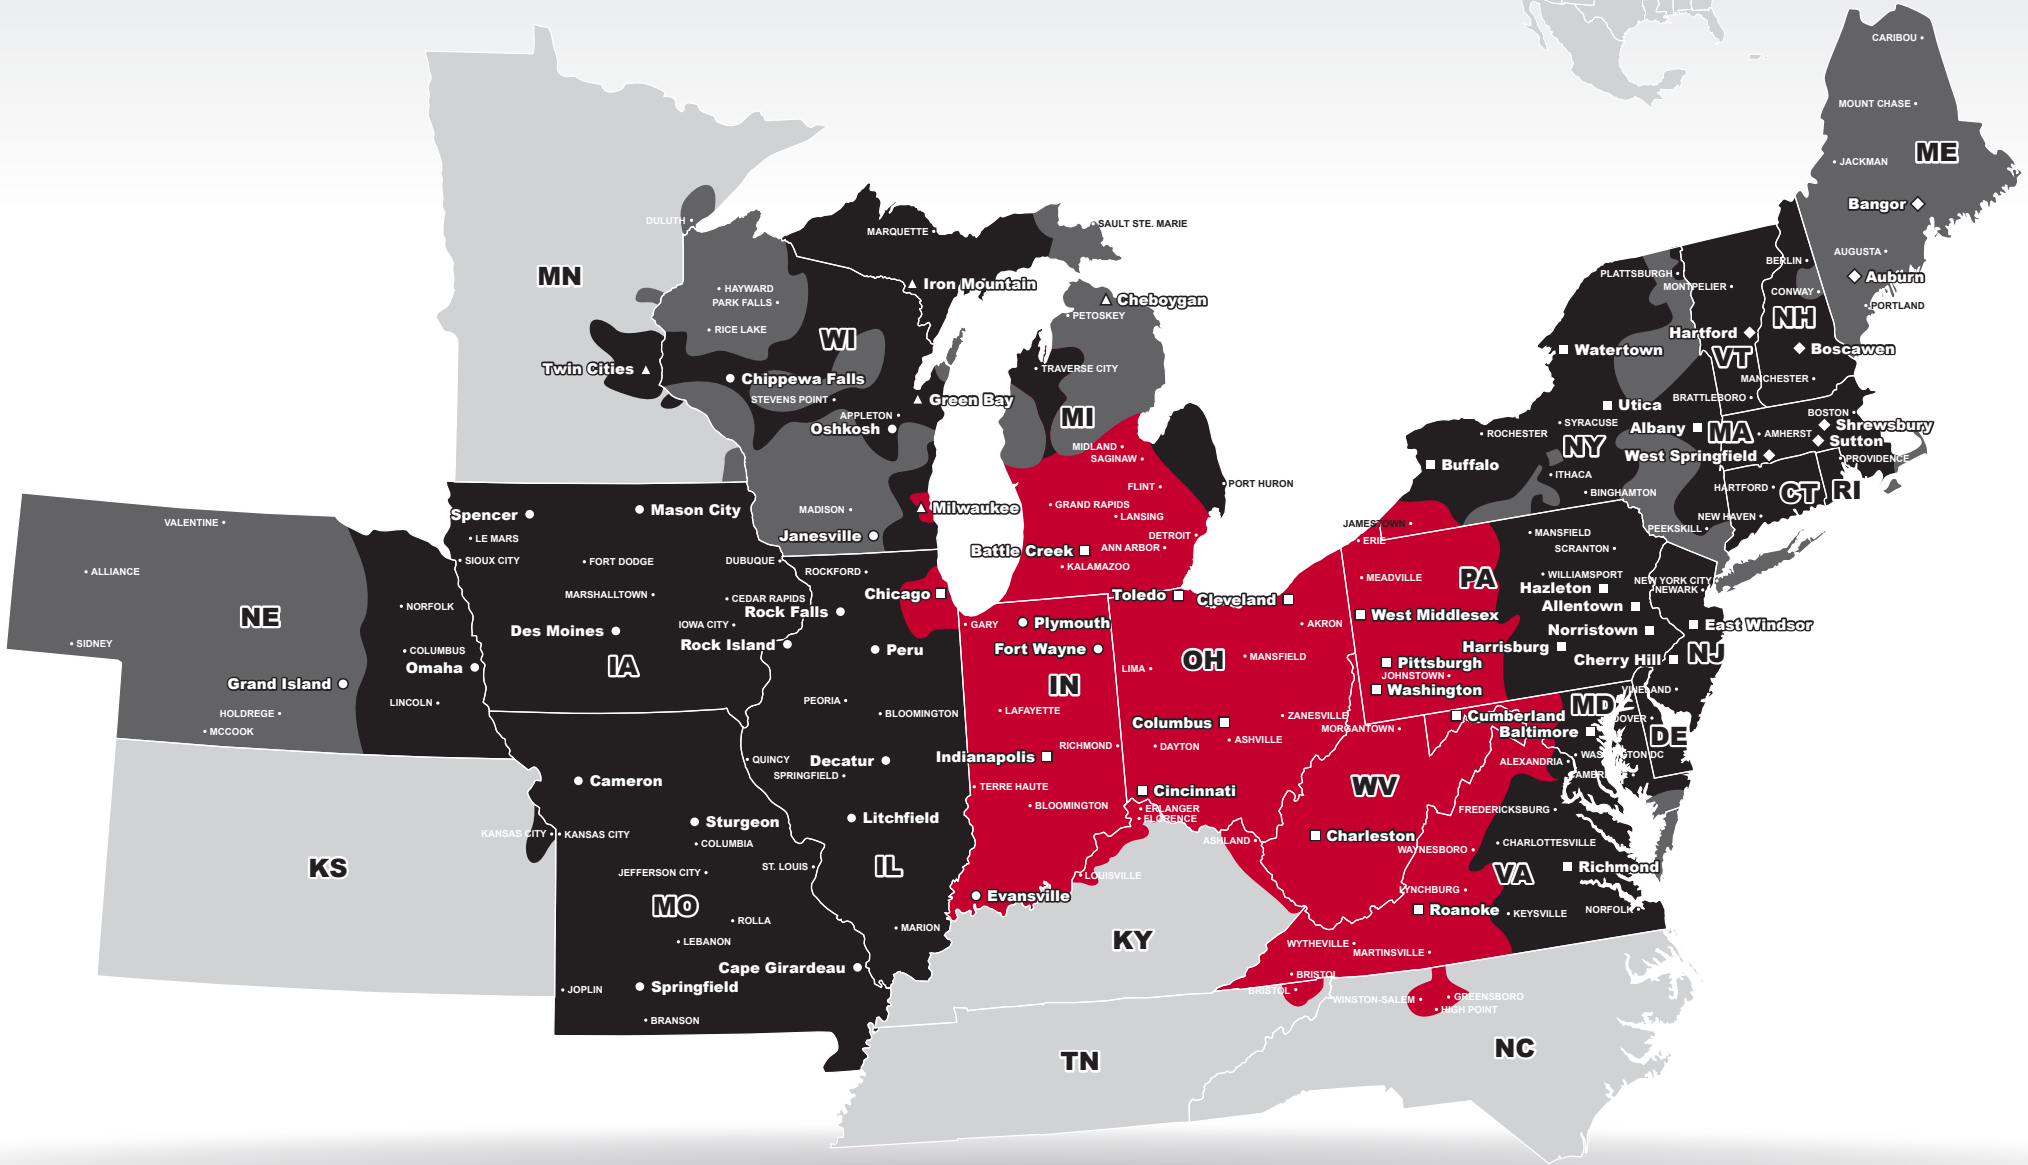

LTL MAP LOUISVILLE

Served by our Cincinnati Terminal

5000 Duff Drive, Cincinnati, OH 45246

Ph: 1-513-860-3424 | Ph: 1-800-765-4165 | Fax: 1-513-860-3430

LTL • EXPEDITE • SUPPLY CHAIN • GROUND • TRUCKLOAD

Coverage Areas

- PITT OHIO
- Dohrn Transfer
- Ross Express
- US Special Delivery
- Seamless Coverage Across All of North America

PITT OHIO CORE SERVICE ■ 1 DAY ■ 2 DAYS ■ 3+ DAYS

PITT OHIO TERMINAL DOHRN TRANSFER TERMINAL ROSS EXPRESS TERMINAL US SPECIAL DELIVERY TERMINAL

Note: This map is a representation of transit days to major metro areas in these states. For up-to-date, zip-to-zip transit times, please visit the PITT OHIO website at www.pittohio.com

LESS-THAN-TRUCKLOAD TERMINAL LOCATIONS