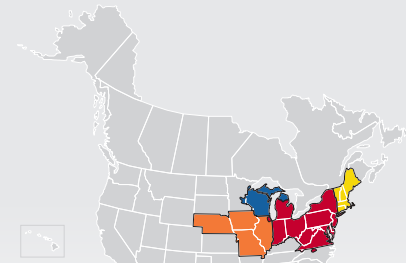

LTL MAP LOUISVILLE

Served by our Cincinnati Terminal

5000 Duff Drive, Cincinnati, OH 45246

Ph: 1-513-860-3424 | Ph: 1-800-765-4165 | Fax: 1-513-860-3430

LTL • EXPEDITE • SUPPLY CHAIN • GROUND • TRUCKLOAD

Coverage Areas

- PITT OHIO
- Dohrn Transfer
- Ross Express
- US Special Delivery
- Seamless Coverage Across All of North America

PITT OHIO CORE SERVICE ■ 1 DAY ■ 2 DAYS ■ 3+ DAYS

PITT OHIO TERMINAL DOHRN TRANSFER TERMINAL ROSS EXPRESS TERMINAL US SPECIAL DELIVERY TERMINAL

Note: This map is a representation of transit days to major metro areas in these states. For up-to-date, zip-to-zip transit times, please visit the PITT OHIO website at www.pittohio.com

LESS-THAN-TRUCKLOAD TERMINAL LOCATIONS