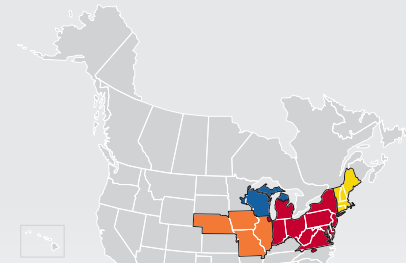

LTL MAP NORRISTOWN

541 Hollow Road, Phoenixville, PA 19460
 Ph: 1-610-983-3905 | Ph: 1-800-669-6257 | Fax: 1-610-983-3907
LTL • EXPEDITE • SUPPLY CHAIN • GROUND • TRUCKLOAD

- Coverage Areas**
- PITT OHIO
 - Dohrn Transfer
 - Ross Express
 - US Special Delivery
 - Seamless Coverage Across All of North America

PITT OHIO CORE SERVICE ■ 1 DAY ■ 2 DAYS ■ 3+ DAYS

□ PITT OHIO TERMINAL ○ DOHRN TRANSFER TERMINAL ◇ ROSS EXPRESS TERMINAL △ US SPECIAL DELIVERY TERMINAL

Note: This map is a representation of transit days to major metro areas in these states. For up-to-date, zip-to-zip transit times, please visit the PITT OHIO website at www.pittohio.com