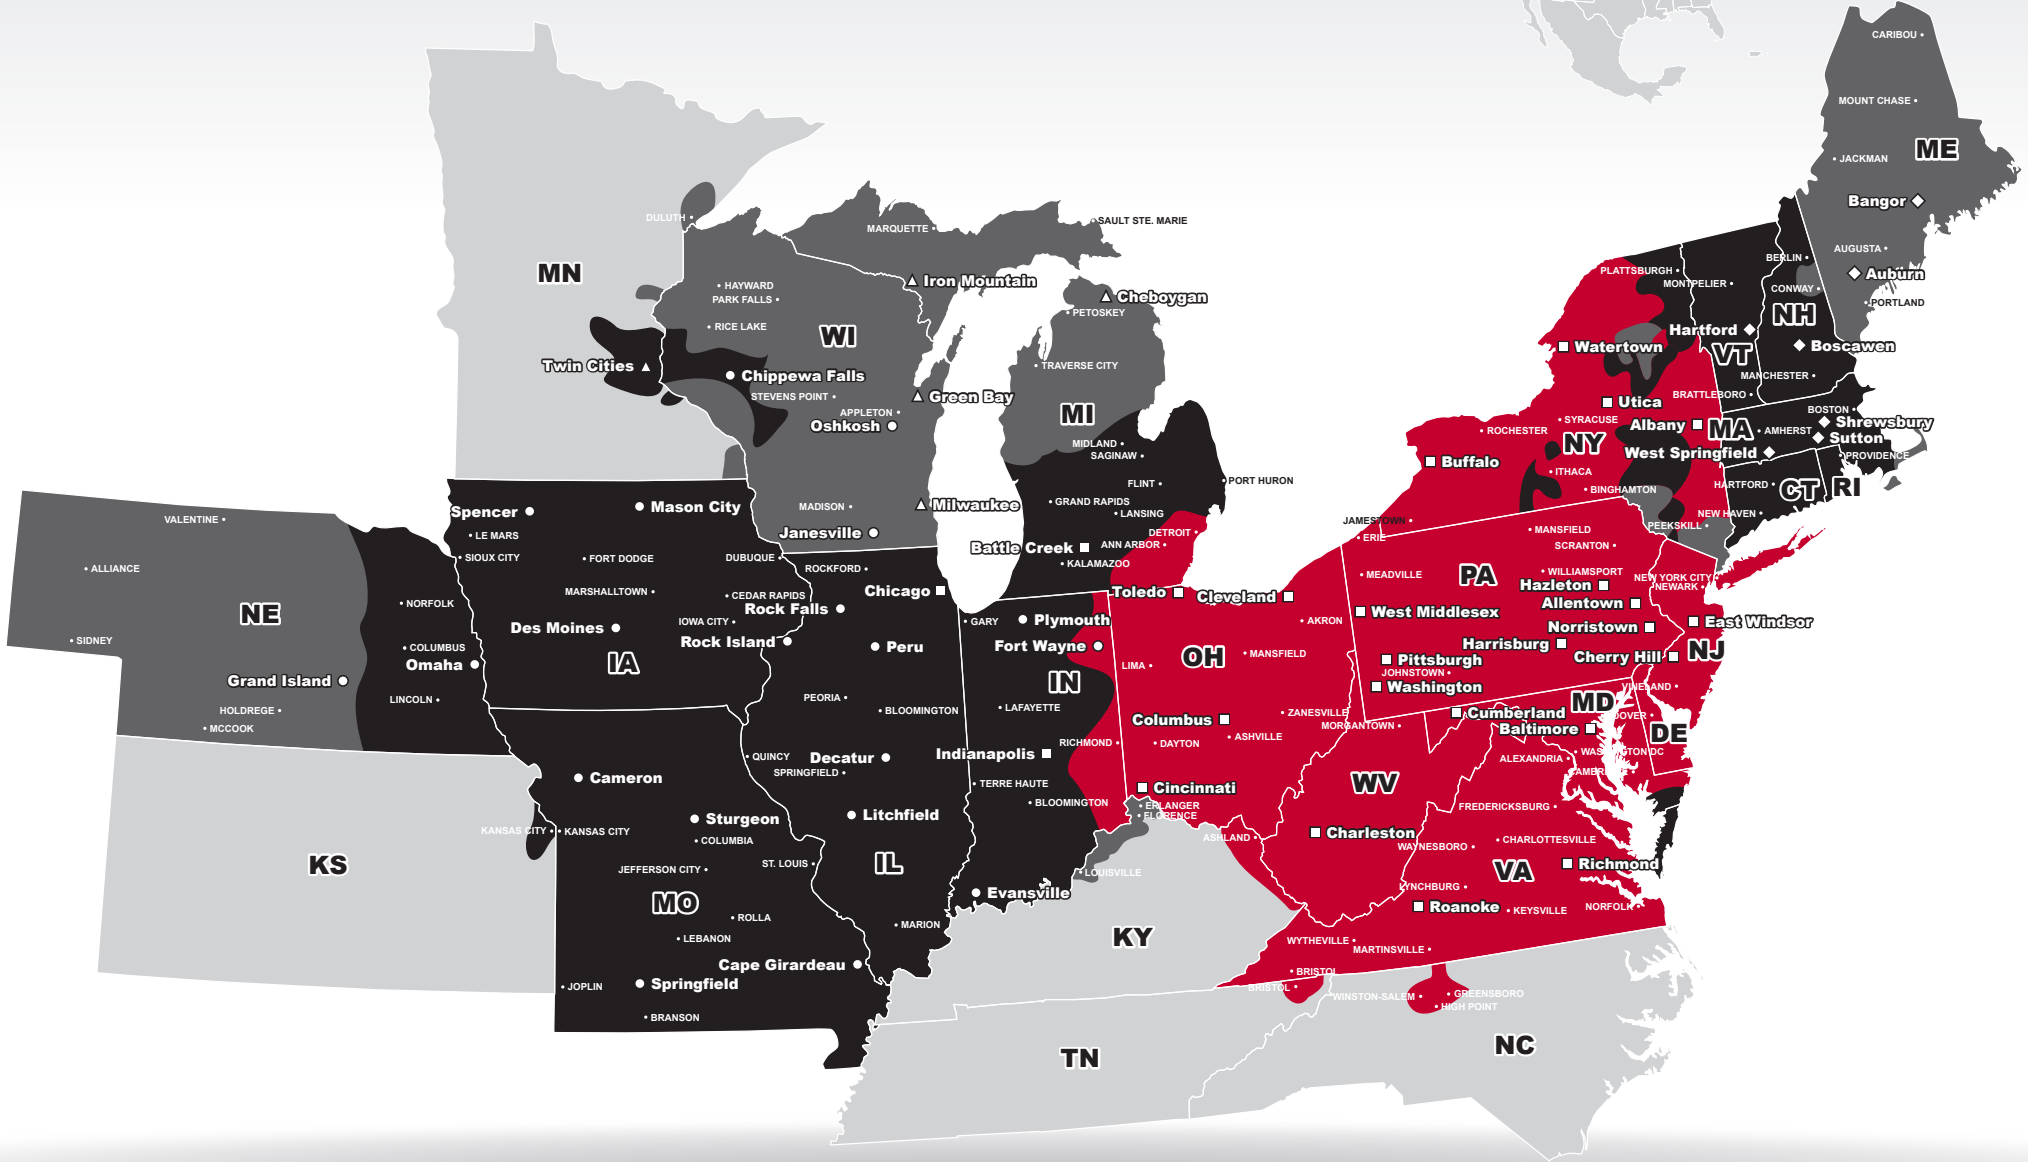

LTL MAP NORRISTOWN

541 Hollow Road, Phoenixville, PA 19460
 Ph: 1-610-983-3905 | Ph: 1-800-669-6257 | Fax: 1-610-983-3907
LTL • EXPEDITE • SUPPLY CHAIN • GROUND • TRUCKLOAD

- Coverage Areas**
- PITT OHIO
 - Dohrn Transfer
 - Ross Express
 - US Special Delivery
 - Seamless Coverage Across All of North America

PITT OHIO CORE SERVICE ■ 1 DAY ■ 2 DAYS ■ 3+ DAYS

□ PITT OHIO TERMINAL ○ DOHRN TRANSFER TERMINAL ◇ ROSS EXPRESS TERMINAL △ US SPECIAL DELIVERY TERMINAL

Note: This map is a representation of transit days to major metro areas in these states. For up-to-date, zip-to-zip transit times, please visit the PITT OHIO website at www.pittohio.com