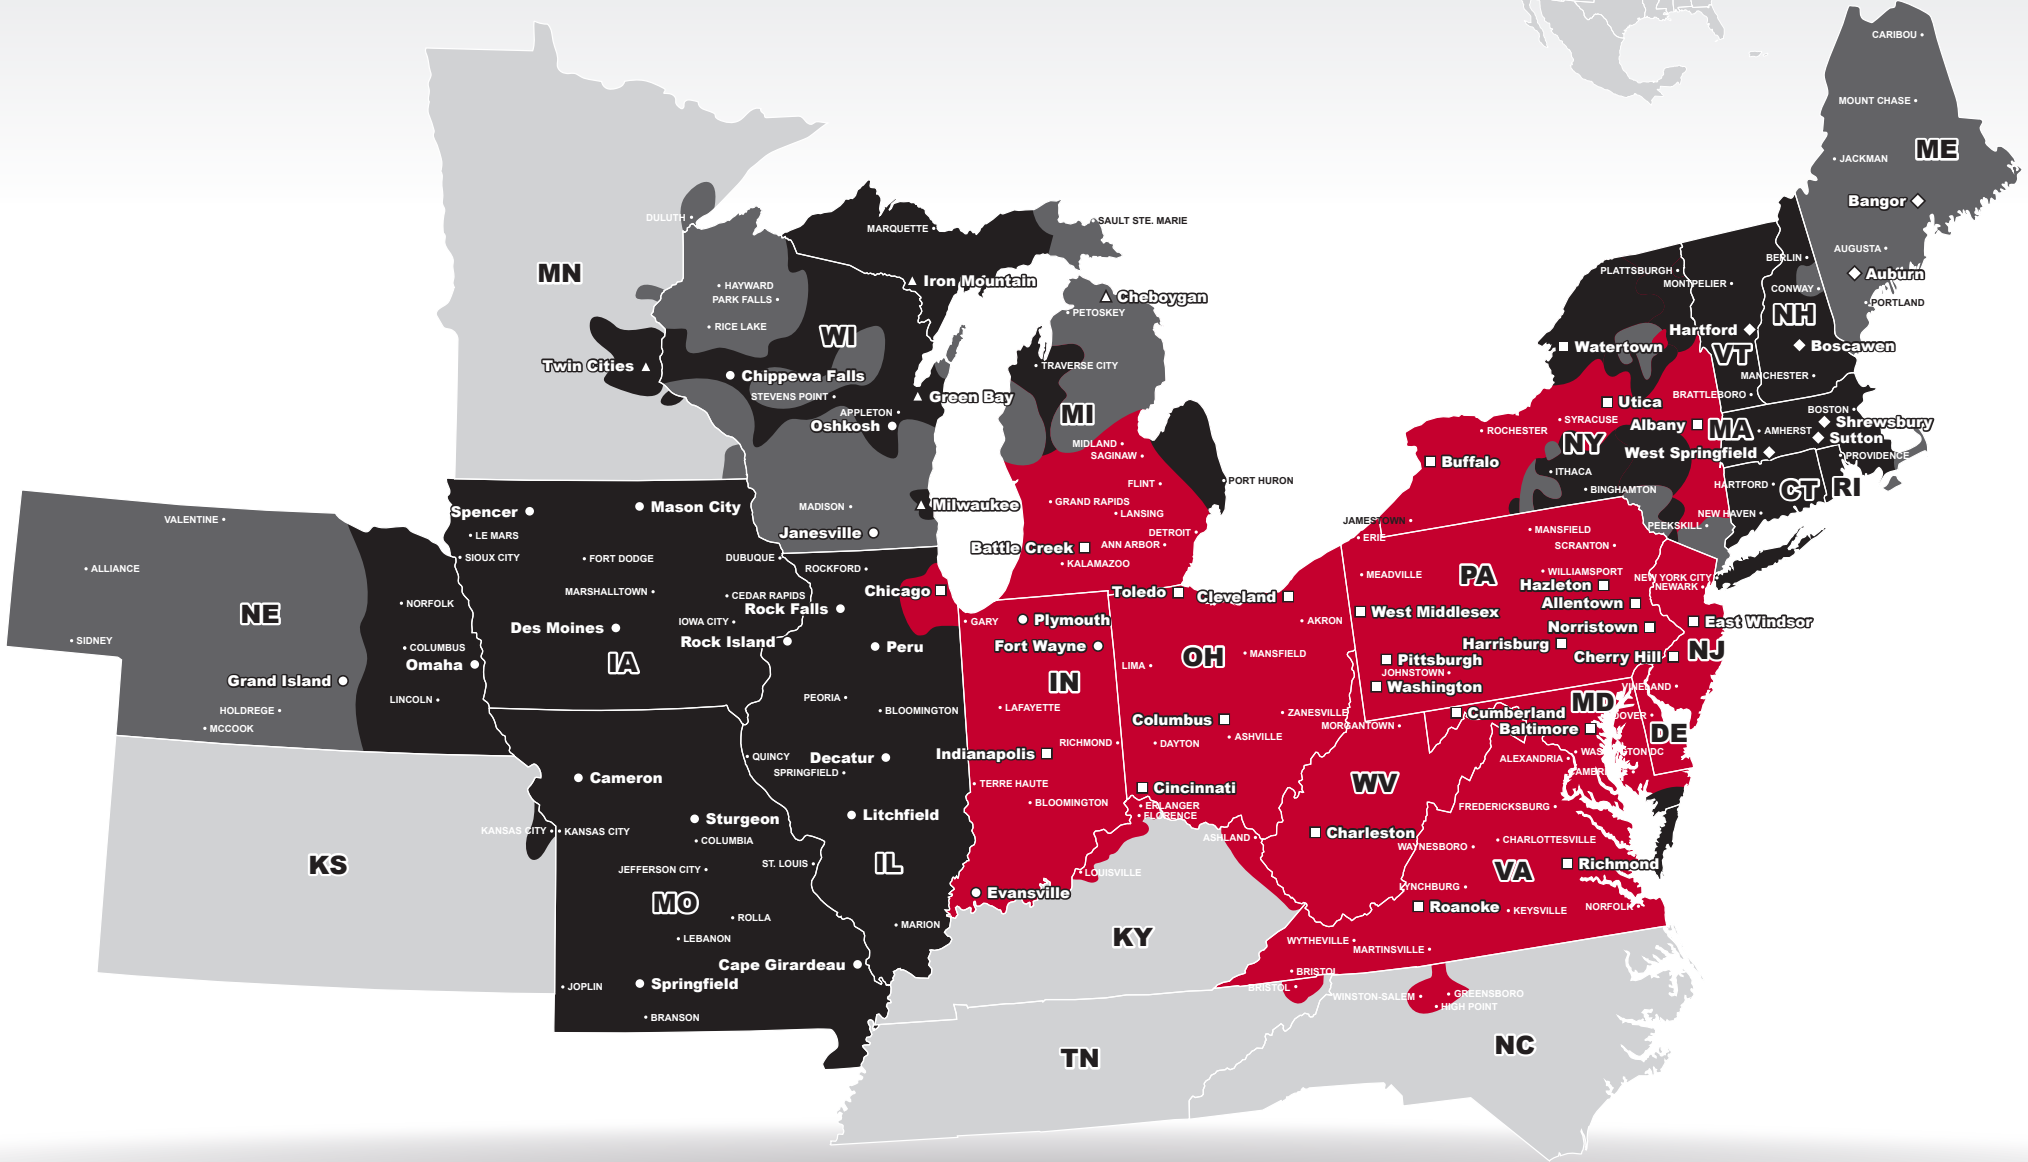

LTL MAP PITTSBURGH

1 Rich Hill Road, Cheswick, PA 15024

Ph: 1-412-232-3015 | Ph: 1-800-366-7488 | Fax: 1-412-208-2868

LTL • EXPEDITE • SUPPLY CHAIN • GROUND • TRUCKLOAD

Coverage Areas

- PITT OHIO
- Dohrn Transfer
- Ross Express
- US Special Delivery
- Seamless Coverage Across All of North America

PITT OHIO CORE SERVICE ■ 1 DAY ■ 2 DAYS ■ 3+ DAYS

□ PITT OHIO TERMINAL ○ DOHRN TRANSFER TERMINAL ◇ ROSS EXPRESS TERMINAL △ US SPECIAL DELIVERY TERMINAL

Note: This map is a representation of transit days to major metro areas in these states. For up-to-date, zip-to-zip transit times, please visit the PITT OHIO website at www.pittohio.com