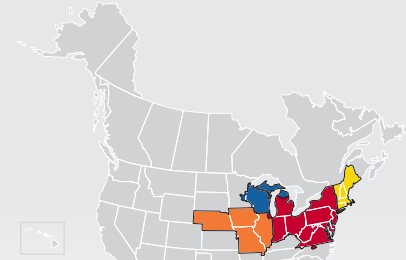

LTL MAP PITTSBURGH

1 Rich Hill Road, Cheswick, PA 15024

Ph: 1-412-232-3015 | Ph: 1-800-366-7488 | Fax: 1-412-208-2868

LTL • EXPEDITE • SUPPLY CHAIN • GROUND • TRUCKLOAD

Coverage Areas

- PITT OHIO
- Dohrn Transfer
- Ross Express
- US Special Delivery
- Seamless Coverage Across All of North America

PITT OHIO CORE SERVICE ■ 1 DAY ■ 2 DAYS ■ 3+ DAYS

□ PITT OHIO TERMINAL ○ DOHRN TRANSFER TERMINAL ◇ ROSS EXPRESS TERMINAL △ US SPECIAL DELIVERY TERMINAL

Note: This map is a representation of transit days to major metro areas in these states. For up-to-date, zip-to-zip transit times, please visit the PITT OHIO website at www.pittohio.com