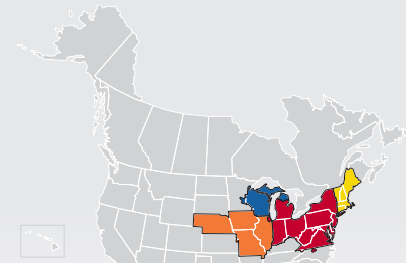

LTL MAP RICHMOND

2000 Crossblades Street, Richmond, VA 23237

Ph: 1-804-275-5812 | Ph: 1-888-279-2382 | Fax: 1-804-743-2545

LTL • EXPEDITE • SUPPLY CHAIN • GROUND • TRUCKLOAD

Coverage Areas

- PITT OHIO
- Dohrn Transfer
- Ross Express
- US Special Delivery
- Seamless Coverage Across All of North America

PITT OHIO CORE SERVICE ■ 1 DAY ■ 2 DAYS ■ 3+ DAYS

PITT OHIO TERMINAL DOHRN TRANSFER TERMINAL ROSS EXPRESS TERMINAL US SPECIAL DELIVERY TERMINAL

Note: This map is a representation of transit days to major metro areas in these states. For up-to-date, zip-to-zip transit times, please visit the PITT OHIO website at www.pittohio.com