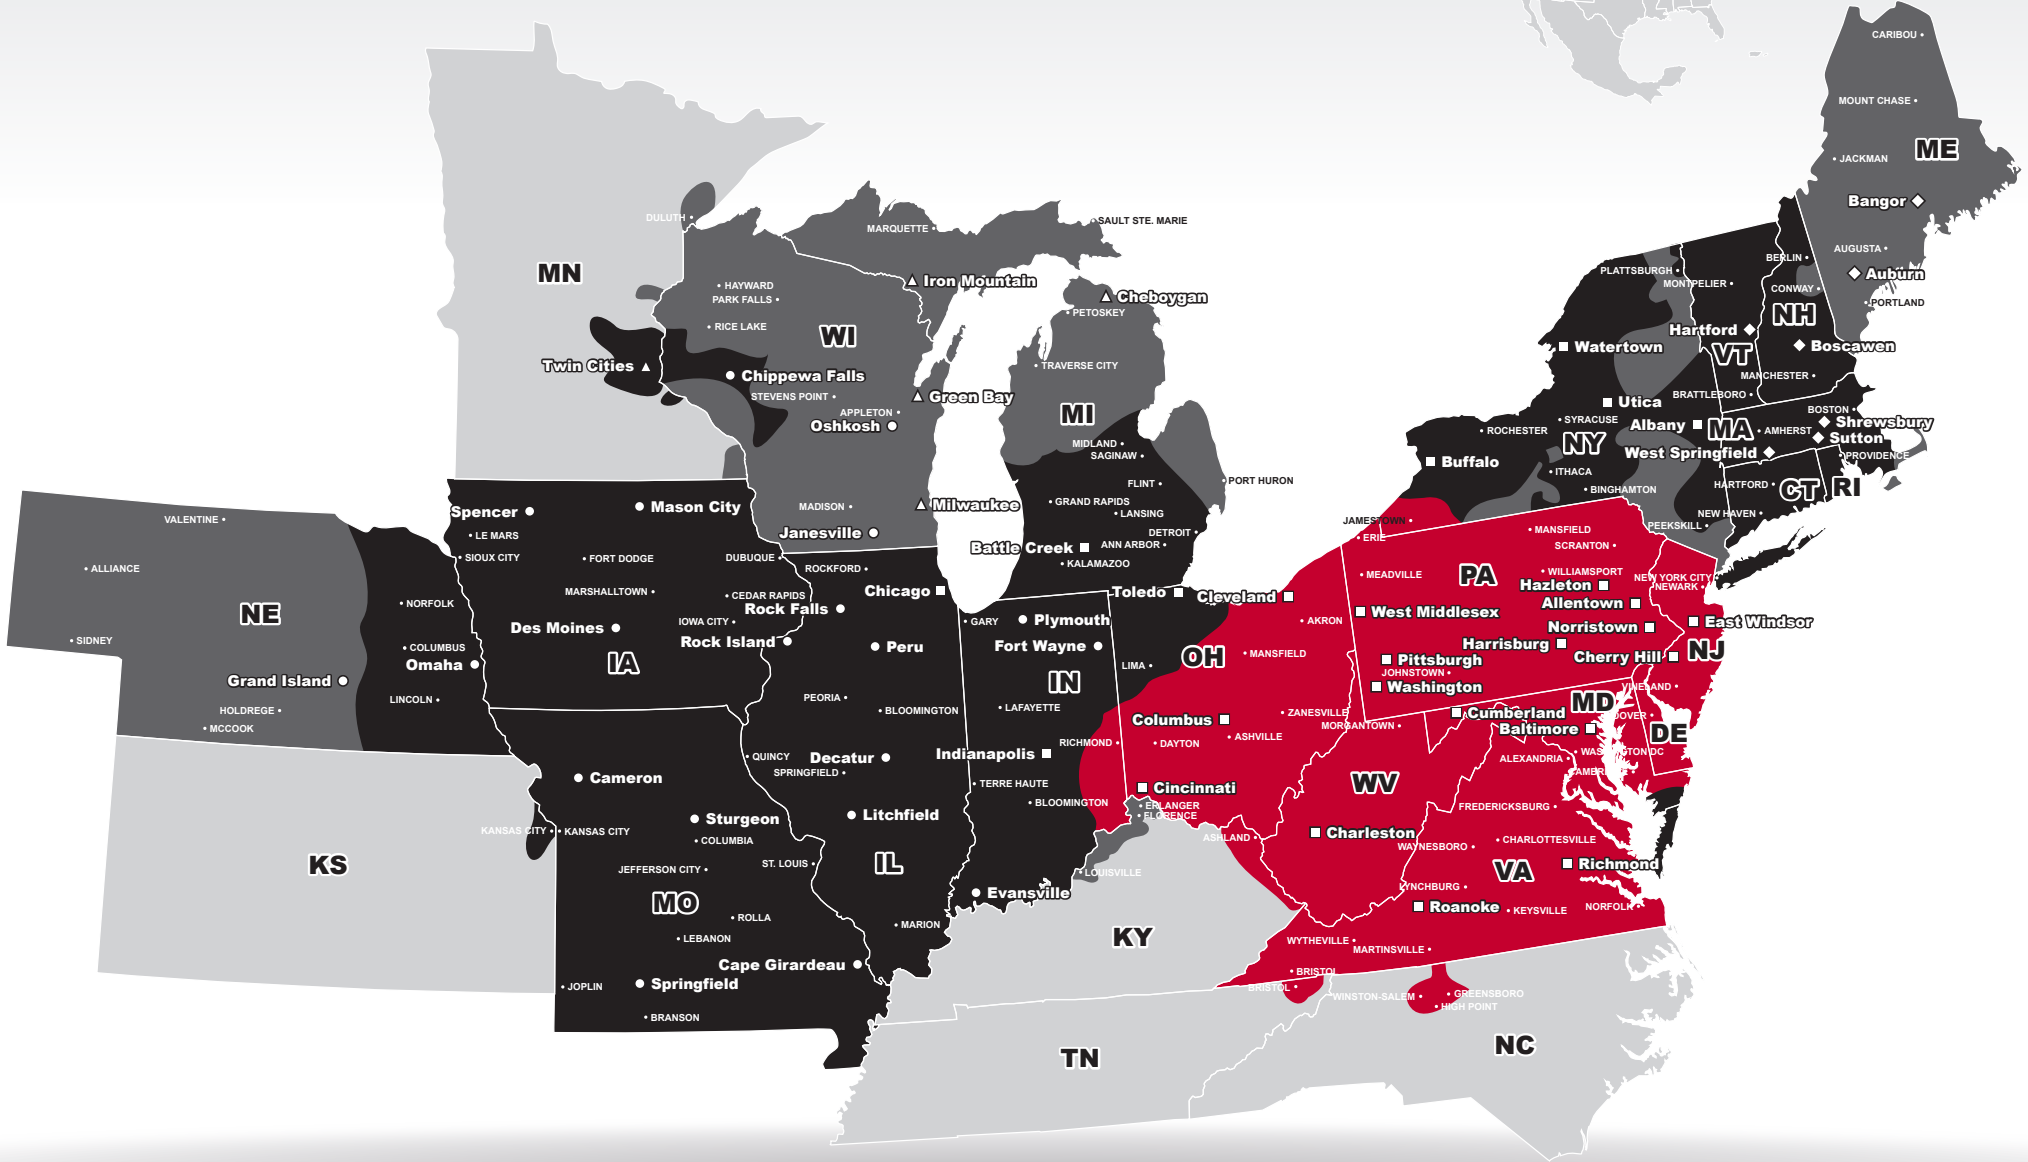

LTL MAP RICHMOND

2000 Crossblades Street, Richmond, VA 23237

Ph: 1-804-275-5812 | Ph: 1-888-279-2382 | Fax: 1-804-743-2545

LTL • EXPEDITE • SUPPLY CHAIN • GROUND • TRUCKLOAD

Coverage Areas

- PITT OHIO
- Dohrn Transfer
- Ross Express
- US Special Delivery
- Seamless Coverage Across All of North America

PITT OHIO CORE SERVICE ■ 1 DAY ■ 2 DAYS ■ 3+ DAYS

PITT OHIO TERMINAL DOHRN TRANSFER TERMINAL ROSS EXPRESS TERMINAL US SPECIAL DELIVERY TERMINAL

Note: This map is a representation of transit days to major metro areas in these states. For up-to-date, zip-to-zip transit times, please visit the PITT OHIO website at www.pittohio.com