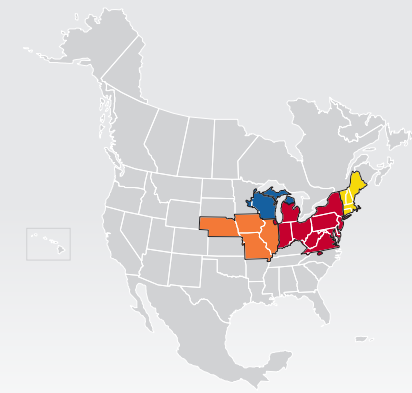

LTL MAP ROANOKE

1712 Plantation Road Northeast, Roanoke, VA 24012

Ph: 1-540-857-8945 | Ph: 1-888-279-0082 | Fax: 1-540-857-8953

LTL • EXPEDITE • SUPPLY CHAIN • GROUND • TRUCKLOAD

Coverage Areas

- PITT OHIO
- Dohrn Transfer
- Ross Express
- US Special Delivery
- Seamless Coverage Across All of North America

PITT OHIO CORE SERVICE ■ 1 DAY ■ 2 DAYS ■ 3+ DAYS

PITT OHIO TERMINAL DOHRN TRANSFER TERMINAL ROSS EXPRESS TERMINAL US SPECIAL DELIVERY TERMINAL

Note: This map is a representation of transit days to major metro areas in these states. For up-to-date, zip-to-zip transit times, please visit the PITT OHIO website at www.pittohio.com

LESS-THAN-TRUCKLOAD TERMINAL LOCATIONS

ALBANY

144 Sicker Road
Latham, NY 12110
(518) 783-8021
(800) 836-0372
(518) 783-8037 FAX

ALLENTOWN

4723 Highway 309
Center Valley, PA 18034
(610) 791-9134
(800) 426-9129
(610) 791-9137 FAX