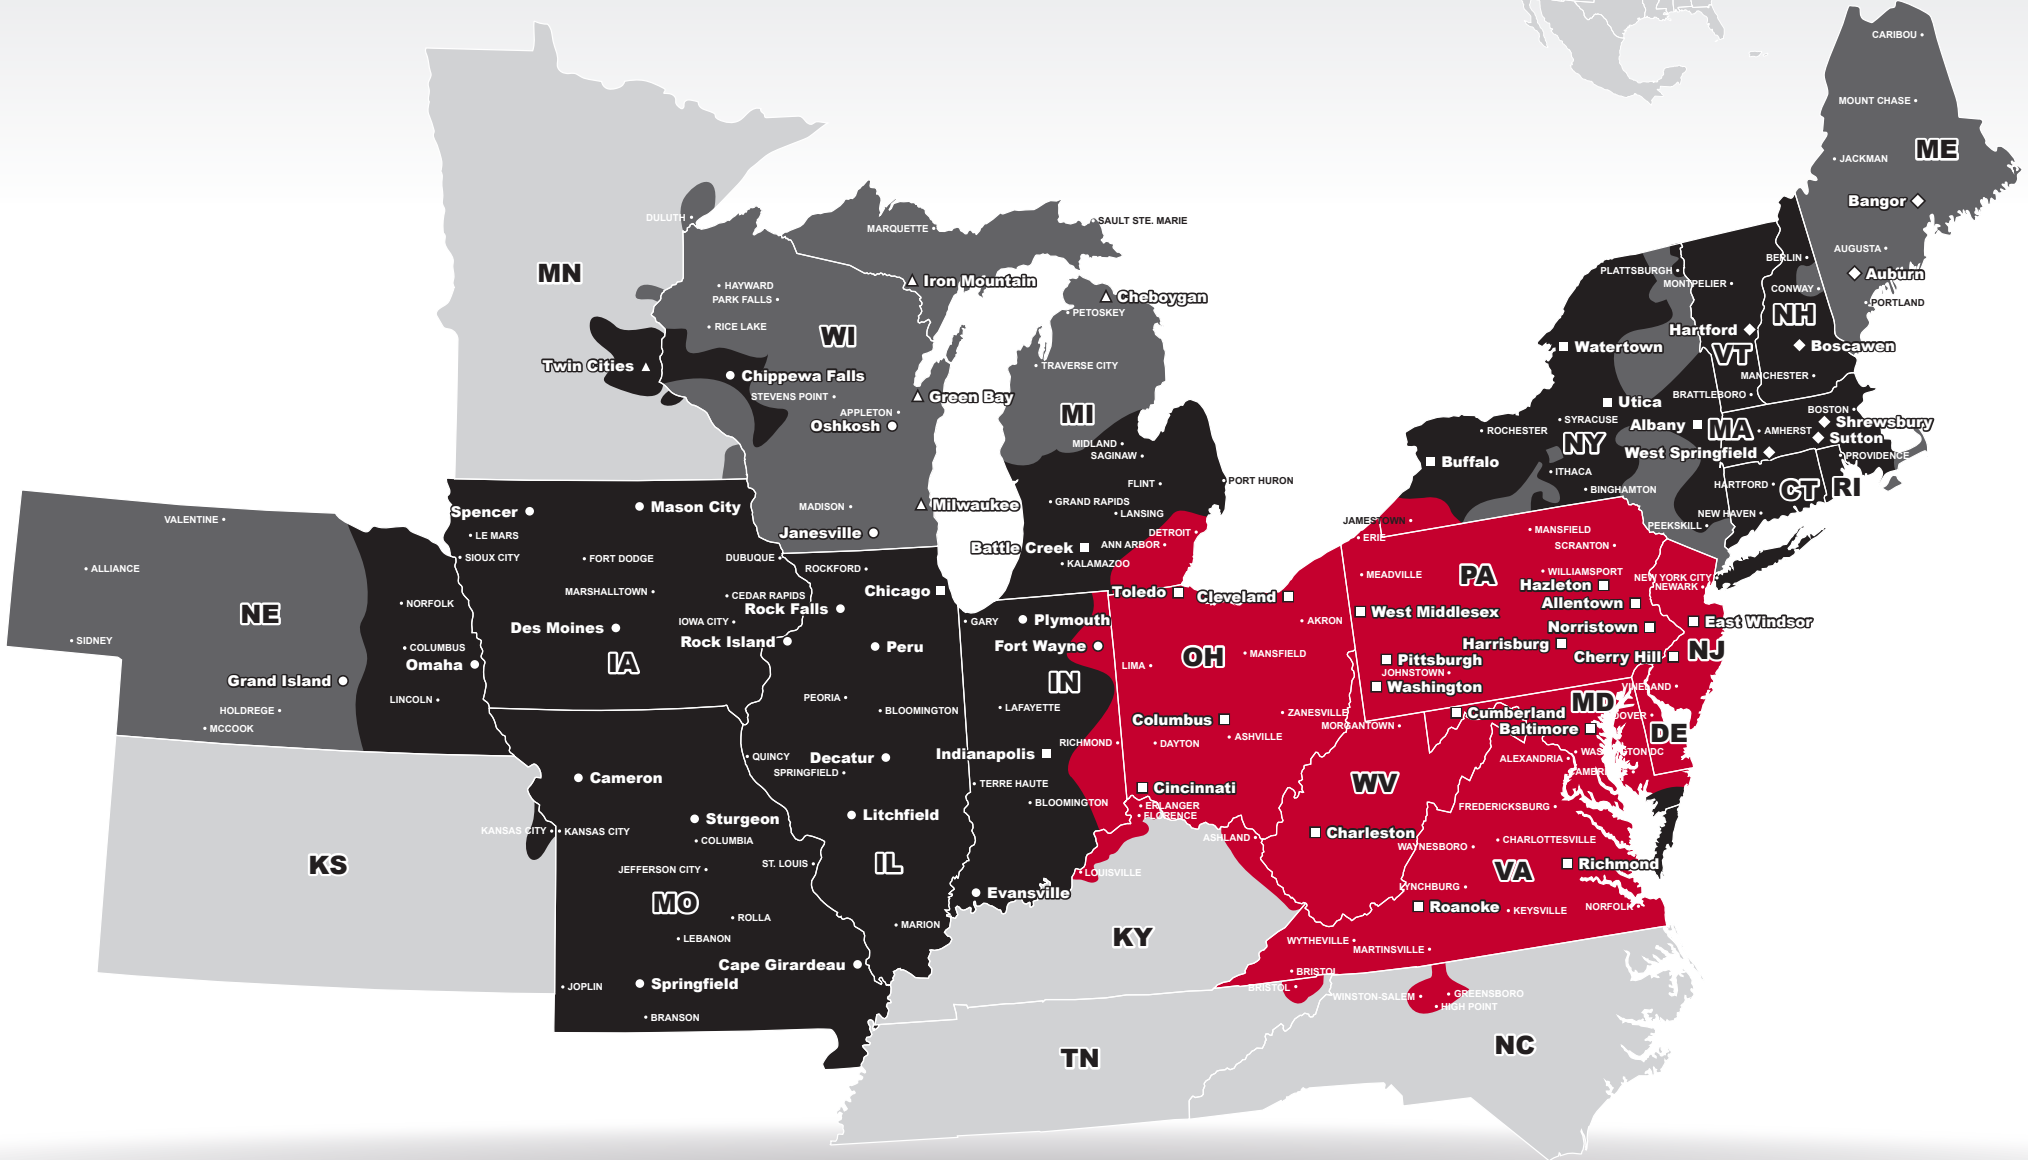

LTL MAP ROANOKE

1712 Plantation Road Northeast, Roanoke, VA 24012

Ph: 1-540-857-8945 | Ph: 1-888-279-0082 | Fax: 1-540-857-8953

LTL • EXPEDITE • SUPPLY CHAIN • GROUND • TRUCKLOAD

Coverage Areas

- PITT OHIO
- Dohrn Transfer
- Ross Express
- US Special Delivery
- Seamless Coverage Across All of North America

PITT OHIO CORE SERVICE ■ 1 DAY ■ 2 DAYS ■ 3+ DAYS

PITT OHIO TERMINAL DOHRN TRANSFER TERMINAL ROSS EXPRESS TERMINAL US SPECIAL DELIVERY TERMINAL

Note: This map is a representation of transit days to major metro areas in these states. For up-to-date, zip-to-zip transit times, please visit the PITT OHIO website at www.pittohio.com