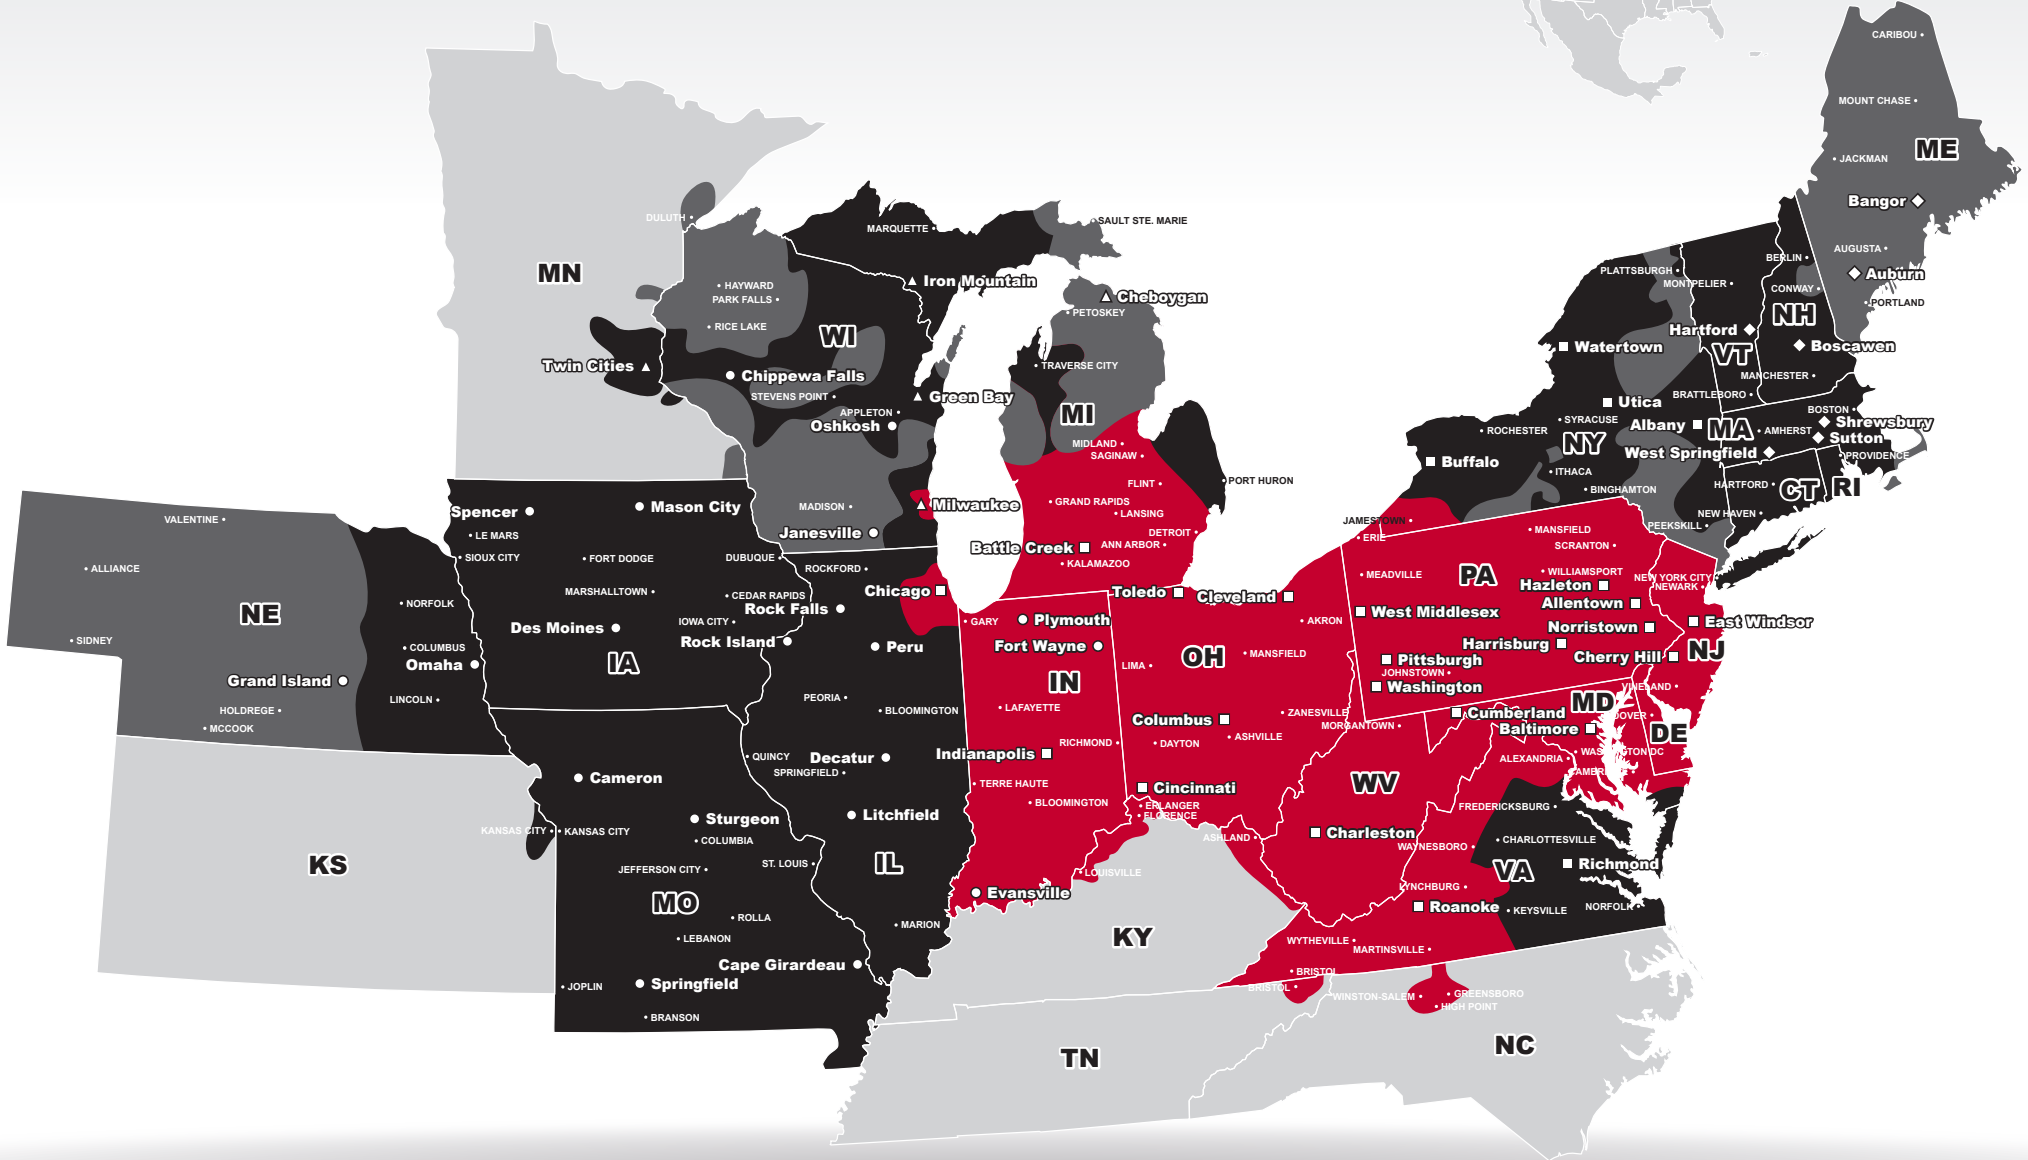

LTL MAP TOLEDO

5200 Stickney Avenue, Toledo, OH 43612

Ph: 1-419-729-8173 | Ph: 1-888-644-7488 | Fax: 1-419-729-2894

LTL • EXPEDITE • SUPPLY CHAIN • GROUND • TRUCKLOAD

Coverage Areas

- PITT OHIO
- Dohrn Transfer
- Ross Express
- US Special Delivery
- Seamless Coverage Across All of North America

PITT OHIO CORE SERVICE ■ 1 DAY ■ 2 DAYS ■ 3+ DAYS

PITT OHIO TERMINAL DOHRN TRANSFER TERMINAL ROSS EXPRESS TERMINAL US SPECIAL DELIVERY TERMINAL

Note: This map is a representation of transit days to major metro areas in these states. For up-to-date, zip-to-zip transit times, please visit the PITT OHIO website at www.pittohio.com