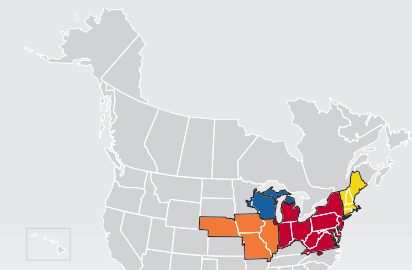

LTL MAP TOLEDO

5200 Stickney Avenue, Toledo, OH 43612

Ph: 1-419-729-8173 | Ph: 1-888-644-7488 | Fax: 1-419-729-2894

LTL • EXPEDITE • SUPPLY CHAIN • GROUND • TRUCKLOAD

Coverage Areas

- PITT OHIO
- Dohrn Transfer
- Ross Express
- US Special Delivery
- Seamless Coverage Across All of North America

PITT OHIO CORE SERVICE ■ 1 DAY ■ 2 DAYS ■ 3+ DAYS

PITT OHIO TERMINAL DOHRN TRANSFER TERMINAL ROSS EXPRESS TERMINAL US SPECIAL DELIVERY TERMINAL

Note: This map is a representation of transit days to major metro areas in these states. For up-to-date, zip-to-zip transit times, please visit the PITT OHIO website at www.pittohio.com