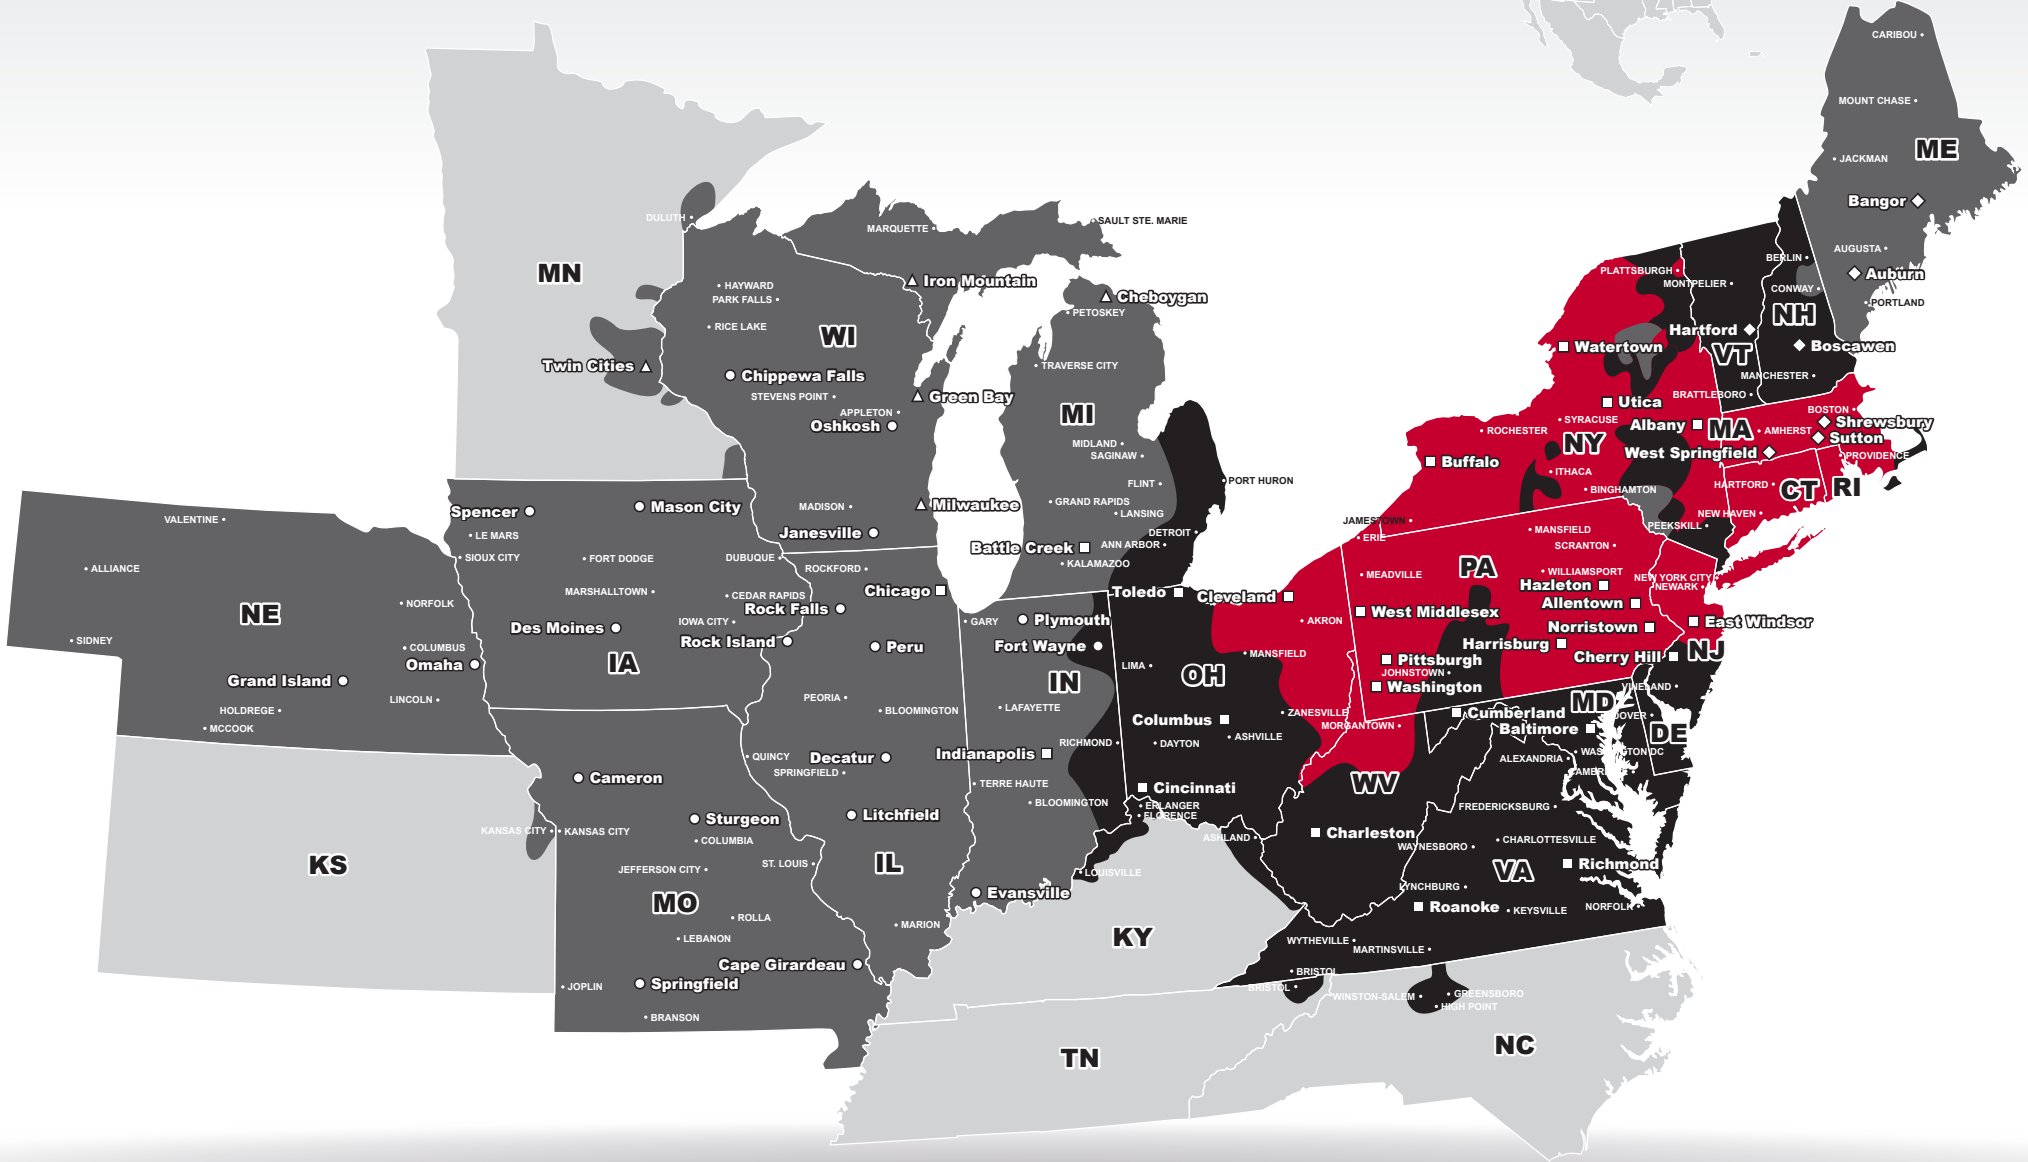

LTL MAP UTICA

9636 River Road, Marcy, NY 13403

Ph: 1-315-735-6491 | Ph: 1-800-836-0371 | Fax: 1-315-735-0970

LTL • EXPEDITE • SUPPLY CHAIN • GROUND • TRUCKLOAD

Coverage Areas

- PITT OHIO
- Dohrn Transfer
- Ross Express
- US Special Delivery
- Seamless Coverage Across All of North America

PITT OHIO CORE SERVICE ■ 1 DAY ■ 2 DAYS ■ 3+ DAYS

PITT OHIO TERMINAL DOHRN TRANSFER TERMINAL ROSS EXPRESS TERMINAL US SPECIAL DELIVERY TERMINAL

Note: This map is a representation of transit days to major metro areas in these states. For up-to-date, zip-to-zip transit times, please visit the PITT OHIO website at www.pittohio.com