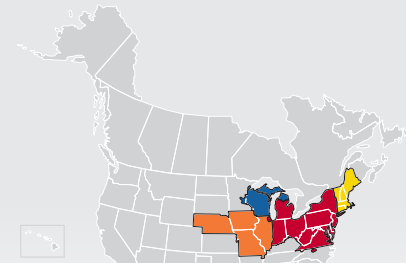

LTL MAP UTICA

9636 River Road, Marcy, NY 13403

Ph: 1-315-735-6491 | Ph: 1-800-836-0371 | Fax: 1-315-735-0970

LTL • EXPEDITE • SUPPLY CHAIN • GROUND • TRUCKLOAD

Coverage Areas

- PITT OHIO
- Dohrn Transfer
- Ross Express
- US Special Delivery
- Seamless Coverage Across All of North America

PITT OHIO CORE SERVICE ■ 1 DAY ■ 2 DAYS ■ 3+ DAYS

PITT OHIO TERMINAL DOHRN TRANSFER TERMINAL ROSS EXPRESS TERMINAL US SPECIAL DELIVERY TERMINAL

Note: This map is a representation of transit days to major metro areas in these states. For up-to-date, zip-to-zip transit times, please visit the PITT OHIO website at www.pittohio.com