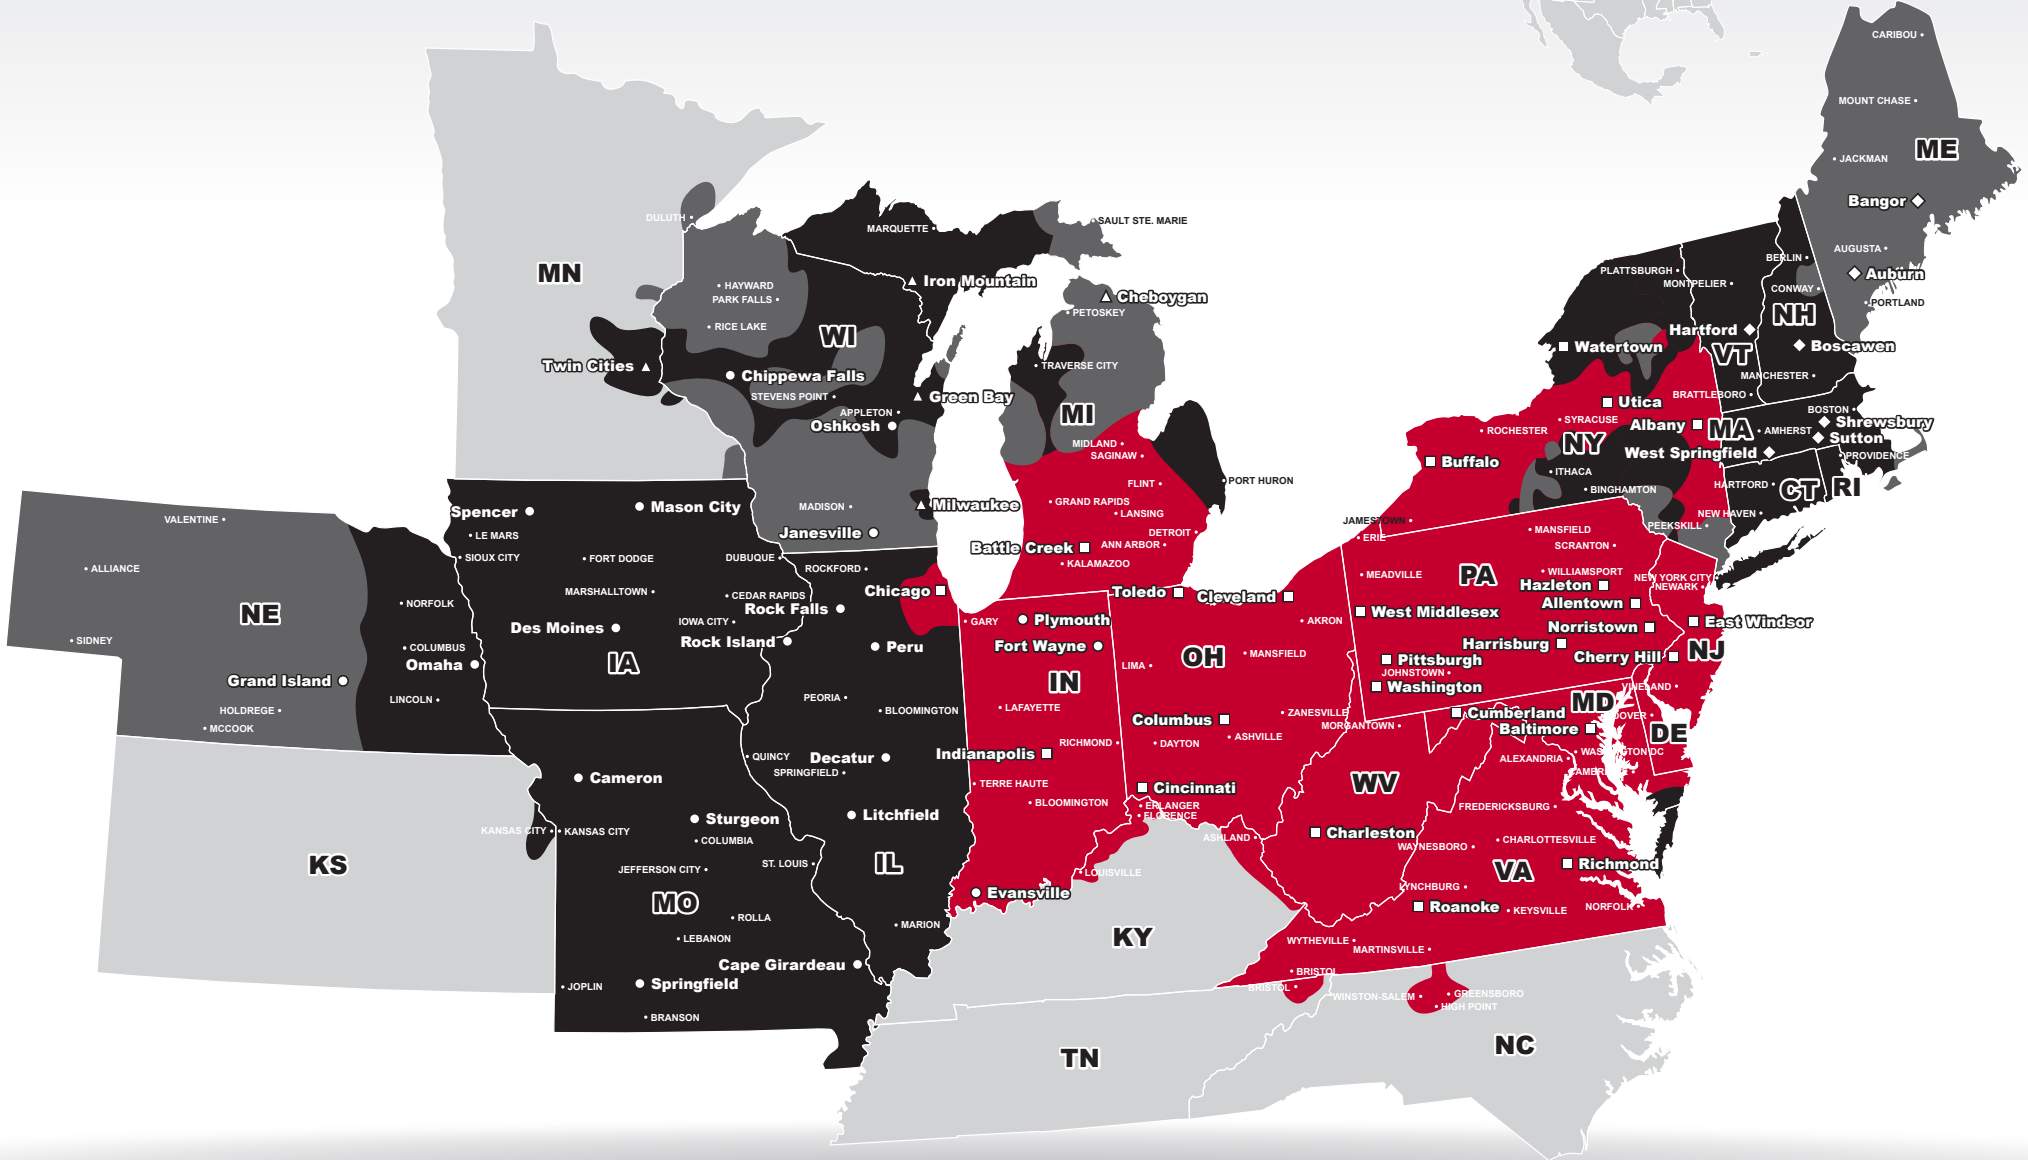

PITT OHIO CORE SERVICE ■ 1 DAY ■ 2 DAYS ■ 3+ DAYS

□ PITT OHIO TERMINAL ○ DOHRN TRANSFER TERMINAL ◇ ROSS EXPRESS TERMINAL △ US SPECIAL DELIVERY TERMINAL

Note: This map is a representation of transit days to major metro areas in these states. For up-to-date, zip-to-zip transit times, please visit the PITT OHIO website at [www.pittohio.com](http://www.pittohio.com)

## LESS-THAN-TRUCKLOAD TERMINAL LOCATIONS