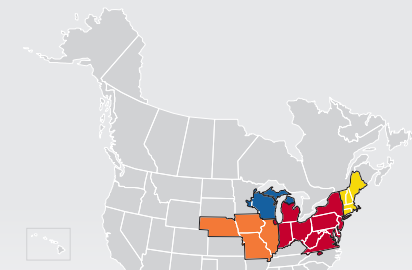

# LTL MAP WASHINGTON

9 Industry Drive, Eighty Four, PA 15330

Ph: 1-724-229-0742 | Ph: 1-800-508-8756 | Fax: 1-724-229-1954

LTL • EXPEDITE • SUPPLY CHAIN • GROUND • TRUCKLOAD

**Coverage Areas**

- PITT OHIO
- Dohrn Transfer
- Ross Express
- US Special Delivery
- Seamless Coverage Across All of North America

PITT OHIO CORE SERVICE ■ 1 DAY ■ 2 DAYS ■ 3+ DAYS

□ PITT OHIO TERMINAL ○ DOHRN TRANSFER TERMINAL ◇ ROSS EXPRESS TERMINAL △ US SPECIAL DELIVERY TERMINAL

Note: This map is a representation of transit days to major metro areas in these states. For up-to-date, zip-to-zip transit times, please visit the PITT OHIO website at [www.pittohio.com](http://www.pittohio.com)

## LESS-THAN-TRUCKLOAD TERMINAL LOCATIONS