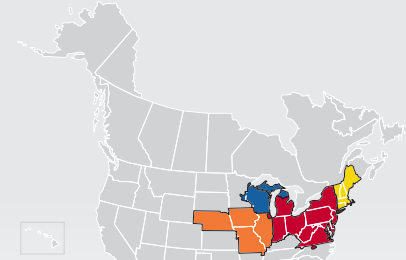

LTL MAP WATERTOWN

22411 Teal Drive, Watertown, NY 13601

Ph: 1-315-788-6437 | Ph: 1-800-836-0369 | Fax: 1-315-788-5060

LTL • EXPEDITE • SUPPLY CHAIN • GROUND • TRUCKLOAD

Coverage Areas

- PITT OHIO
- Dohrn Transfer
- Ross Express
- US Special Delivery
- Seamless Coverage Across All of North America

PITT OHIO CORE SERVICE ■ 1 DAY ■ 2 DAYS ■ 3+ DAYS

PITT OHIO TERMINAL DOHRN TRANSFER TERMINAL ROSS EXPRESS TERMINAL US SPECIAL DELIVERY TERMINAL

Note: This map is a representation of transit days to major metro areas in these states. For up-to-date, zip-to-zip transit times, please visit the PITT OHIO website at www.pittohio.com