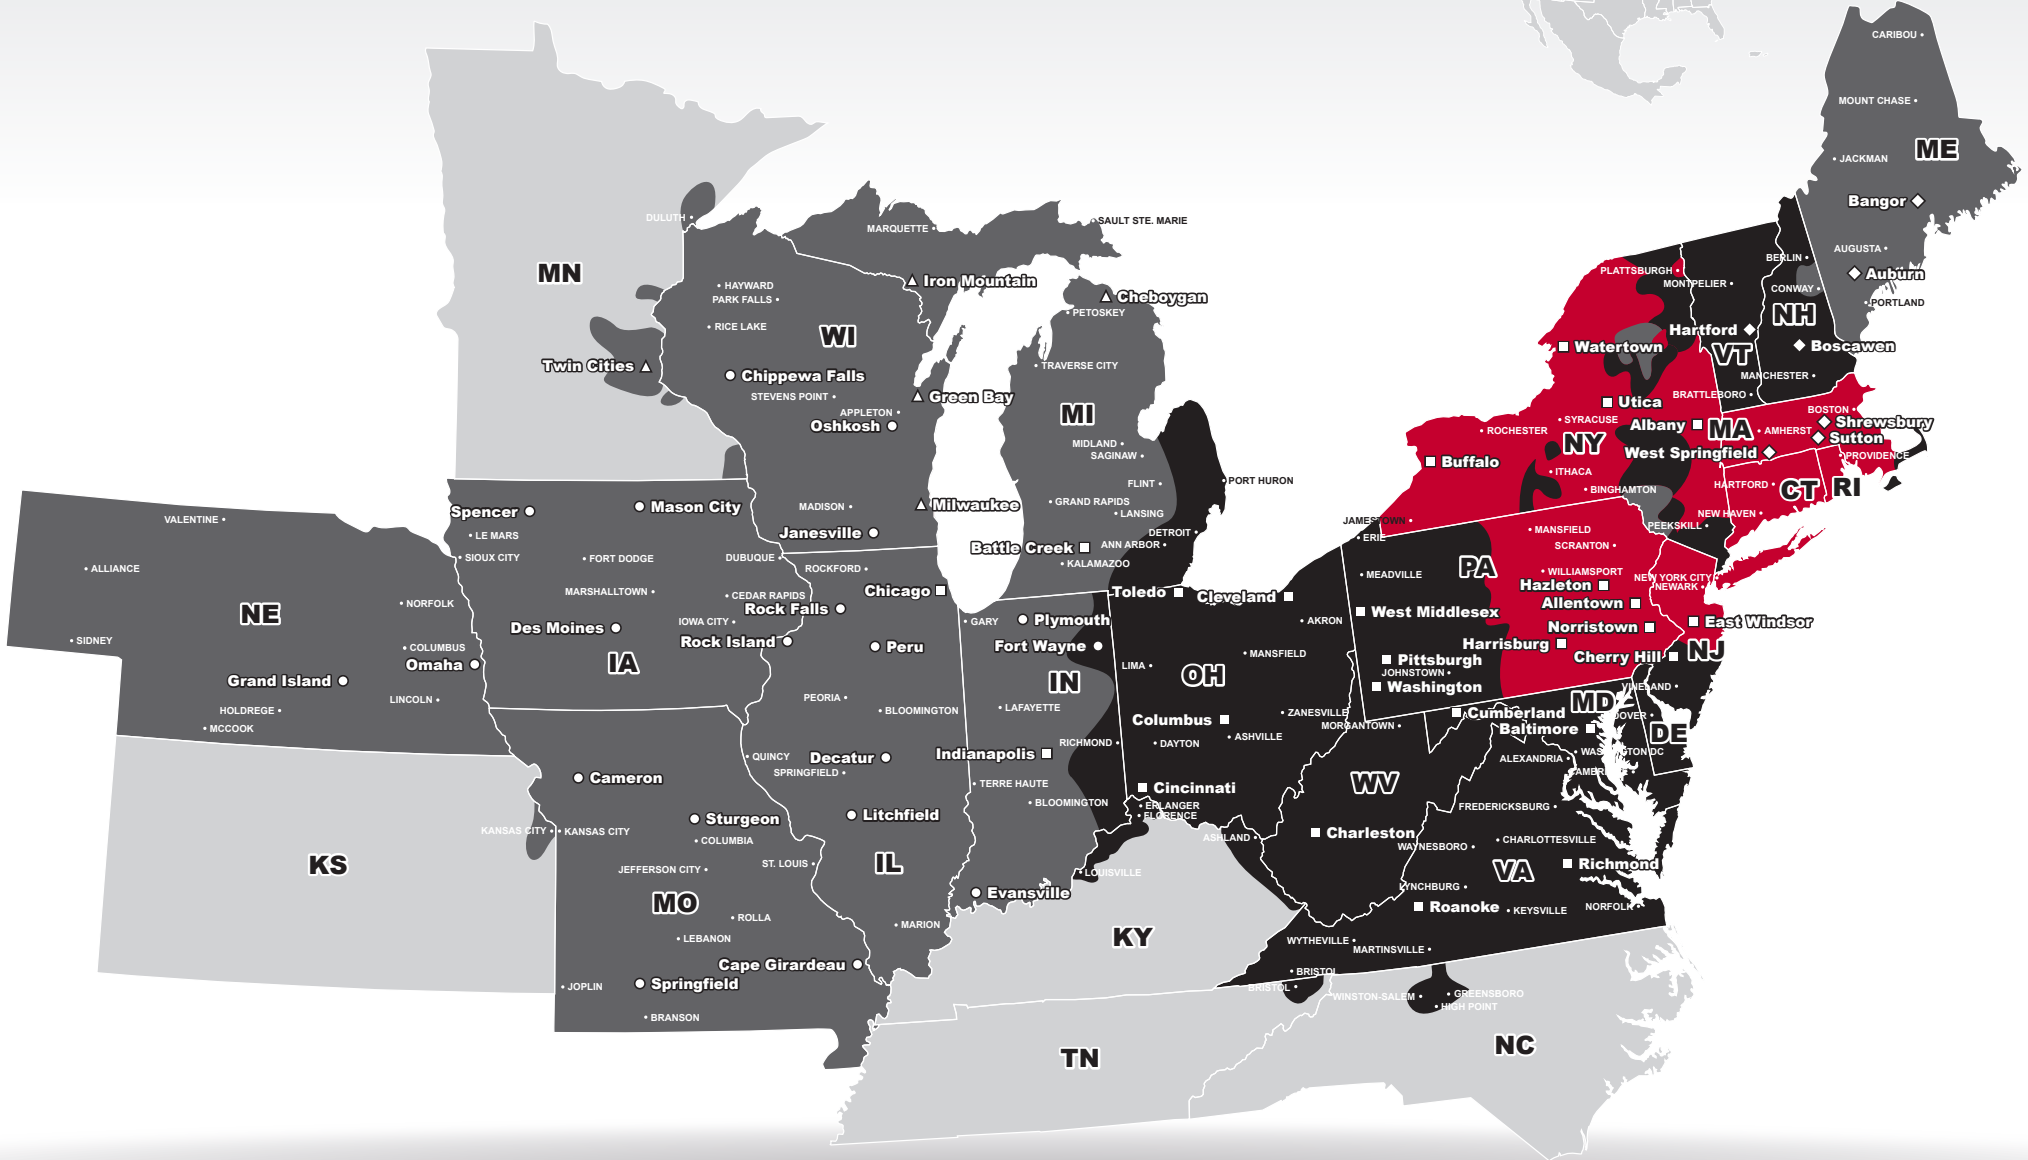

LTL MAP WATERTOWN

22411 Teal Drive, Watertown, NY 13601

Ph: 1-315-788-6437 | Ph: 1-800-836-0369 | Fax: 1-315-788-5060

LTL • EXPEDITE • SUPPLY CHAIN • GROUND • TRUCKLOAD

Coverage Areas

- PITT OHIO
- Dohrn Transfer
- Ross Express
- US Special Delivery
- Seamless Coverage Across All of North America

PITT OHIO CORE SERVICE ■ 1 DAY ■ 2 DAYS ■ 3+ DAYS

PITT OHIO TERMINAL DOHRN TRANSFER TERMINAL ROSS EXPRESS TERMINAL US SPECIAL DELIVERY TERMINAL

Note: This map is a representation of transit days to major metro areas in these states. For up-to-date, zip-to-zip transit times, please visit the PITT OHIO website at www.pittohio.com