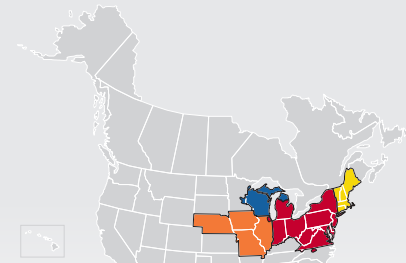

# LTL MAP WEST MIDDLESEX

400 Llodio Drive, Hermitage, PA 16148

Ph: 1-724-342-9502 | Ph: 1-800-697-9613 | Fax: 1-724-342-3744

LTL • EXPEDITE • SUPPLY CHAIN • GROUND • TRUCKLOAD

**Coverage Areas**

- PITT OHIO
- Dohrn Transfer
- Ross Express
- US Special Delivery
- Seamless Coverage Across All of North America

PITT OHIO CORE SERVICE ■ 1 DAY ■ 2 DAYS ■ 3+ DAYS

PITT OHIO TERMINAL     DOHRN TRANSFER TERMINAL     ROSS EXPRESS TERMINAL     US SPECIAL DELIVERY TERMINAL

Note: This map is a representation of transit days to major metro areas in these states. For up-to-date, zip-to-zip transit times, please visit the PITT OHIO website at [www.pittohio.com](http://www.pittohio.com)

## LESS-THAN-TRUCKLOAD TERMINAL LOCATIONS