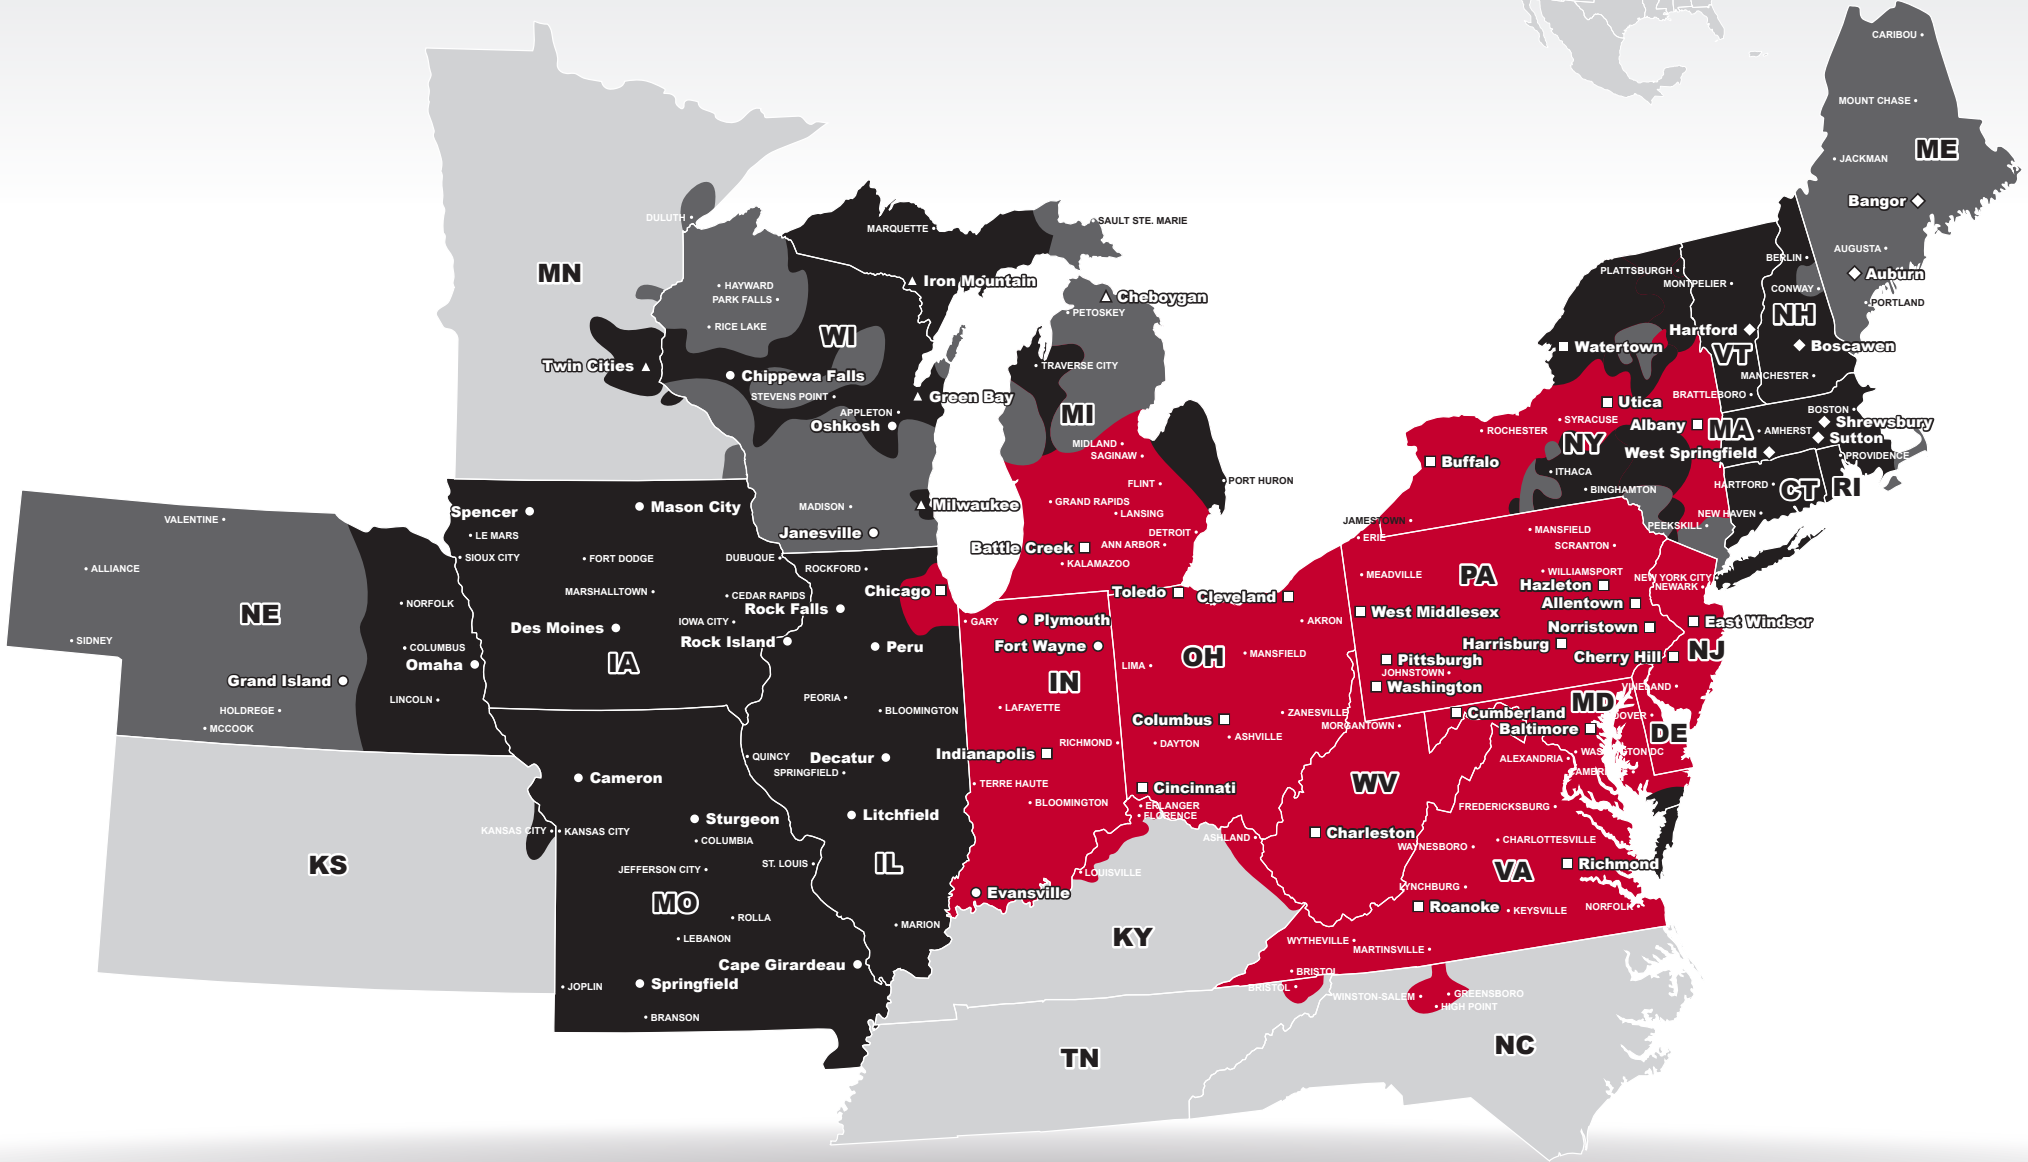

PITT OHIO CORE SERVICE ■ 1 DAY ■ 2 DAYS ■ 3+ DAYS

PITT OHIO TERMINAL     DOHRN TRANSFER TERMINAL     ROSS EXPRESS TERMINAL     US SPECIAL DELIVERY TERMINAL

Note: This map is a representation of transit days to major metro areas in these states. For up-to-date, zip-to-zip transit times, please visit the PITT OHIO website at [www.pittohio.com](http://www.pittohio.com)

## LESS-THAN-TRUCKLOAD TERMINAL LOCATIONS