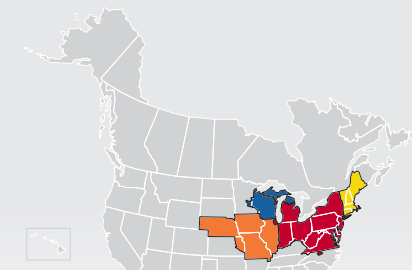

LTL MAP BUFFALO

6640 Transit Road, Williamsville, NY 14221

Ph: 1-716-681-6155 | Ph: 1-800-836-0877 | Fax: 1-716-681-8105

**LTL • DEDICATED • DRAYAGE • EXPEDITE
 FREEZE PROTECTION • TRUCKLOAD • WAREHOUSE**

Coverage Areas

- PITT OHIO
- Dohrn Transfer
- Ross Express
- US Special Delivery
- Seamless Coverage Across All of North America

PITT OHIO CORE SERVICE ■ 1 DAY ■ 2 DAYS ■ 3+ DAYS

□ PITT OHIO TERMINAL ○ DOHRN TRANSFER TERMINAL ◇ ROSS EXPRESS TERMINAL △ US SPECIAL DELIVERY TERMINAL

Note: This map is a representation of transit days to major metro areas in these states. For up-to-date, zip-to-zip transit times and a full list of terminal locations, please visit our website at www.pittohio.com.