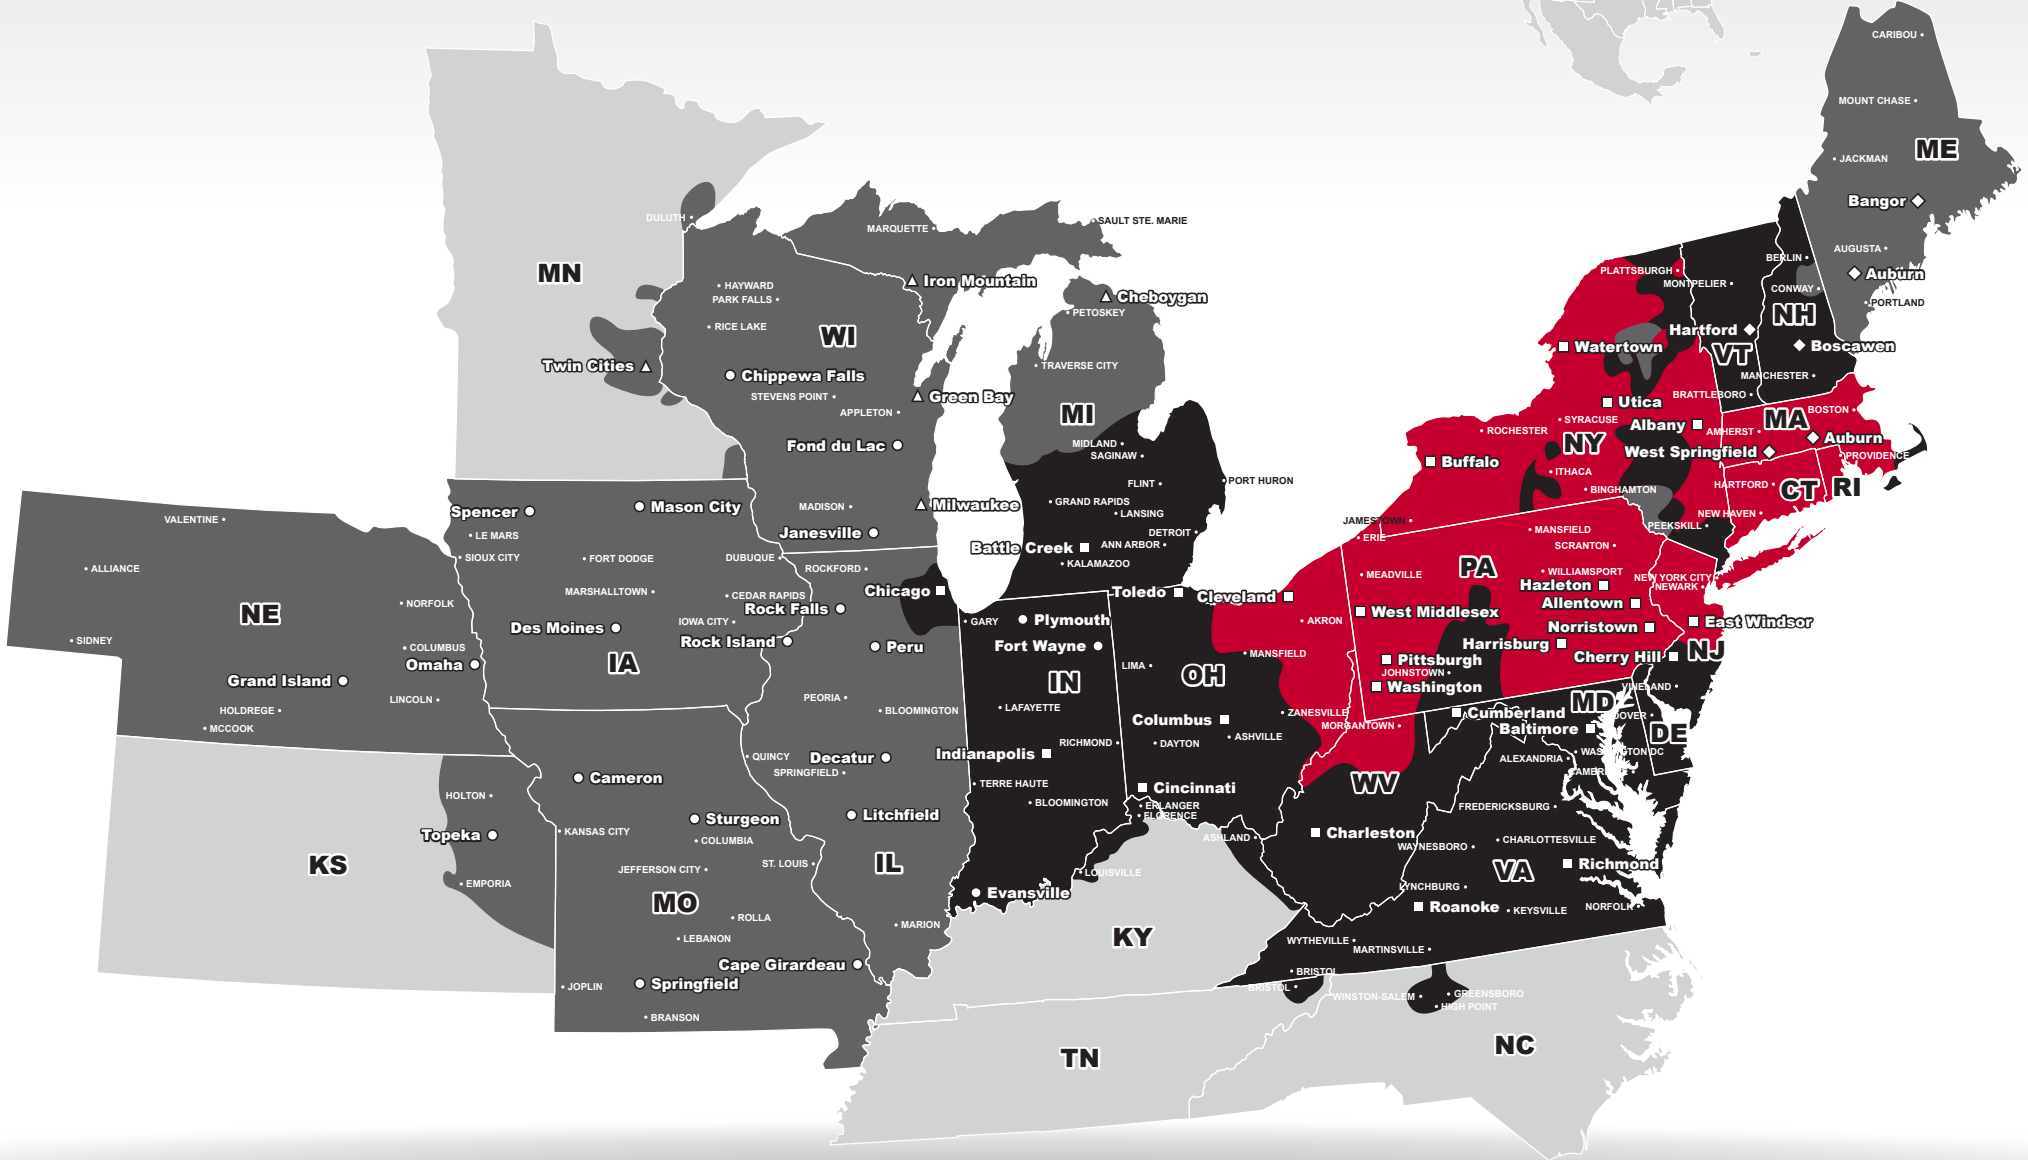

LTL MAP BUFFALO

6640 Transit Road, Williamsville, NY 14221

Ph: 1-716-681-6155 | Ph: 1-800-836-0877 | Fax: 1-716-681-8105

**LTL • DEDICATED • DRAYAGE • EXPEDITE
 FREEZE PROTECTION • TRUCKLOAD • WAREHOUSE**

Coverage Areas

- PITT OHIO
- Dohrn Transfer
- Ross Express
- US Special Delivery
- Seamless Coverage Across All of North America

PITT OHIO CORE SERVICE ■ 1 DAY ■ 2 DAYS ■ 3+ DAYS

□ PITT OHIO TERMINAL ○ DOHRN TRANSFER TERMINAL ◇ ROSS EXPRESS TERMINAL △ US SPECIAL DELIVERY TERMINAL

Note: This map is a representation of transit days to major metro areas in these states. For up-to-date, zip-to-zip transit times and a full list of terminal locations, please visit our website at www.pittohio.com.