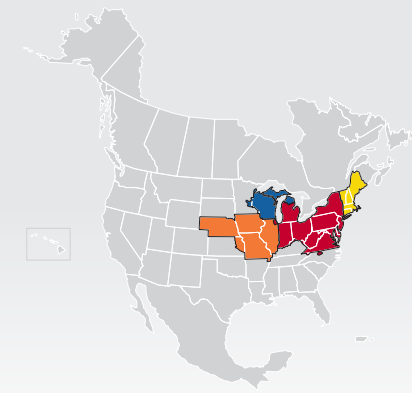

LTL MAP CINCINNATI

5000 Duff Drive, Cincinnati, OH 45246

Ph: 1-513-860-3424 | Ph: 1-800-765-4165 | Fax: 1-513-860-3430

LTL • DEDICATED • DRAYAGE • EXPEDITE
FREEZE PROTECTION • TRUCKLOAD • WAREHOUSE

Coverage Areas

- PITT OHIO
- Dohrn Transfer
- Ross Express
- US Special Delivery
- Seamless Coverage Across All of North America

PITT OHIO CORE SERVICE ■ 1 DAY ■ 2 DAYS ■ 3+ DAYS

PITT OHIO TERMINAL DOHRN TRANSFER TERMINAL ROSS EXPRESS TERMINAL US SPECIAL DELIVERY TERMINAL

Note: This map is a representation of transit days to major metro areas in these states. For up-to-date, zip-to-zip transit times and a full list of terminal locations, please visit our website at www.pittohio.com.