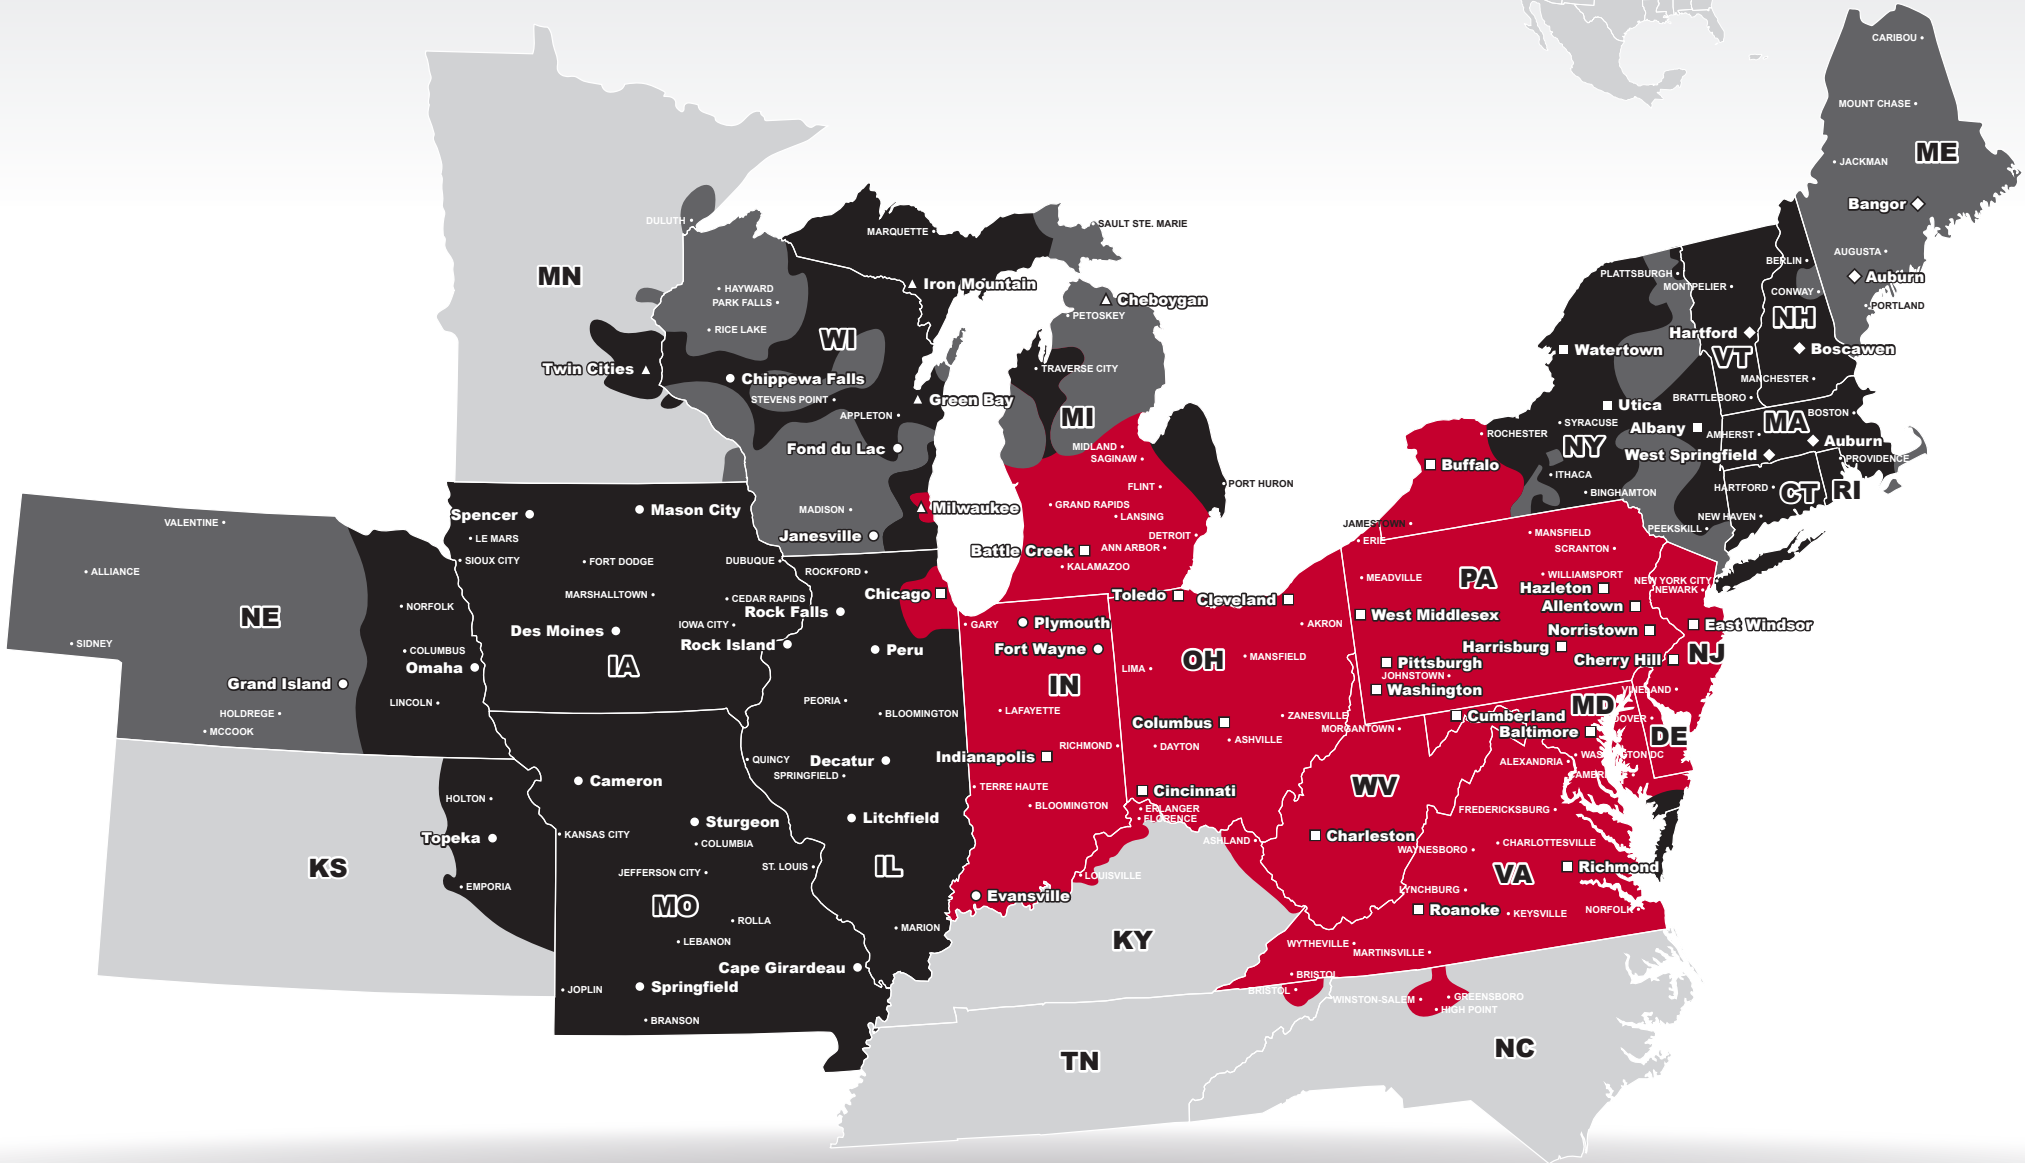

LTL MAP CINCINNATI

5000 Duff Drive, Cincinnati, OH 45246

Ph: 1-513-860-3424 | Ph: 1-800-765-4165 | Fax: 1-513-860-3430

LTL • DEDICATED • DRAYAGE • EXPEDITE
FREEZE PROTECTION • TRUCKLOAD • WAREHOUSE

Coverage Areas

- PITT OHIO
- Dohrn Transfer
- Ross Express
- US Special Delivery
- Seamless Coverage Across All of North America

PITT OHIO CORE SERVICE ■ 1 DAY ■ 2 DAYS ■ 3+ DAYS

PITT OHIO TERMINAL DOHRN TRANSFER TERMINAL ROSS EXPRESS TERMINAL US SPECIAL DELIVERY TERMINAL

Note: This map is a representation of transit days to major metro areas in these states. For up-to-date, zip-to-zip transit times and a full list of terminal locations, please visit our website at www.pittohio.com.