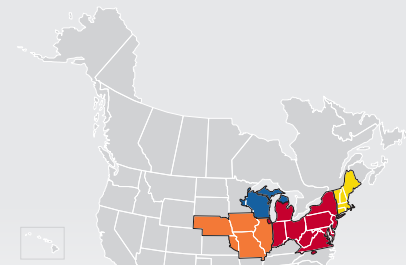

LTL MAP COLUMBUS

2101 Hardy Parkway Street, Grove City, OH 43123
Ph: 1-614-801-1064 | Ph: 1-800-795-2658 | Fax: 1-614-801-1073

LTL • DEDICATED • DRAYAGE • EXPEDITE
FREEZE PROTECTION • TRUCKLOAD • WAREHOUSE

Coverage Areas

- PITT OHIO
- Dohrn Transfer
- Ross Express
- US Special Delivery
- Seamless Coverage Across All of North America

PITT OHIO CORE SERVICE 1 DAY 2 DAYS 3+ DAYS

□ PITT OHIO TERMINAL ○ DOHRN TRANSFER TERMINAL ◇ ROSS EXPRESS TERMINAL △ US SPECIAL DELIVERY TERMINAL

Note: This map is a representation of transit days to major metro areas in these states. For up-to-date, zip-to-zip transit times and a full list of terminal locations, please visit our website at www.pittohio.com.