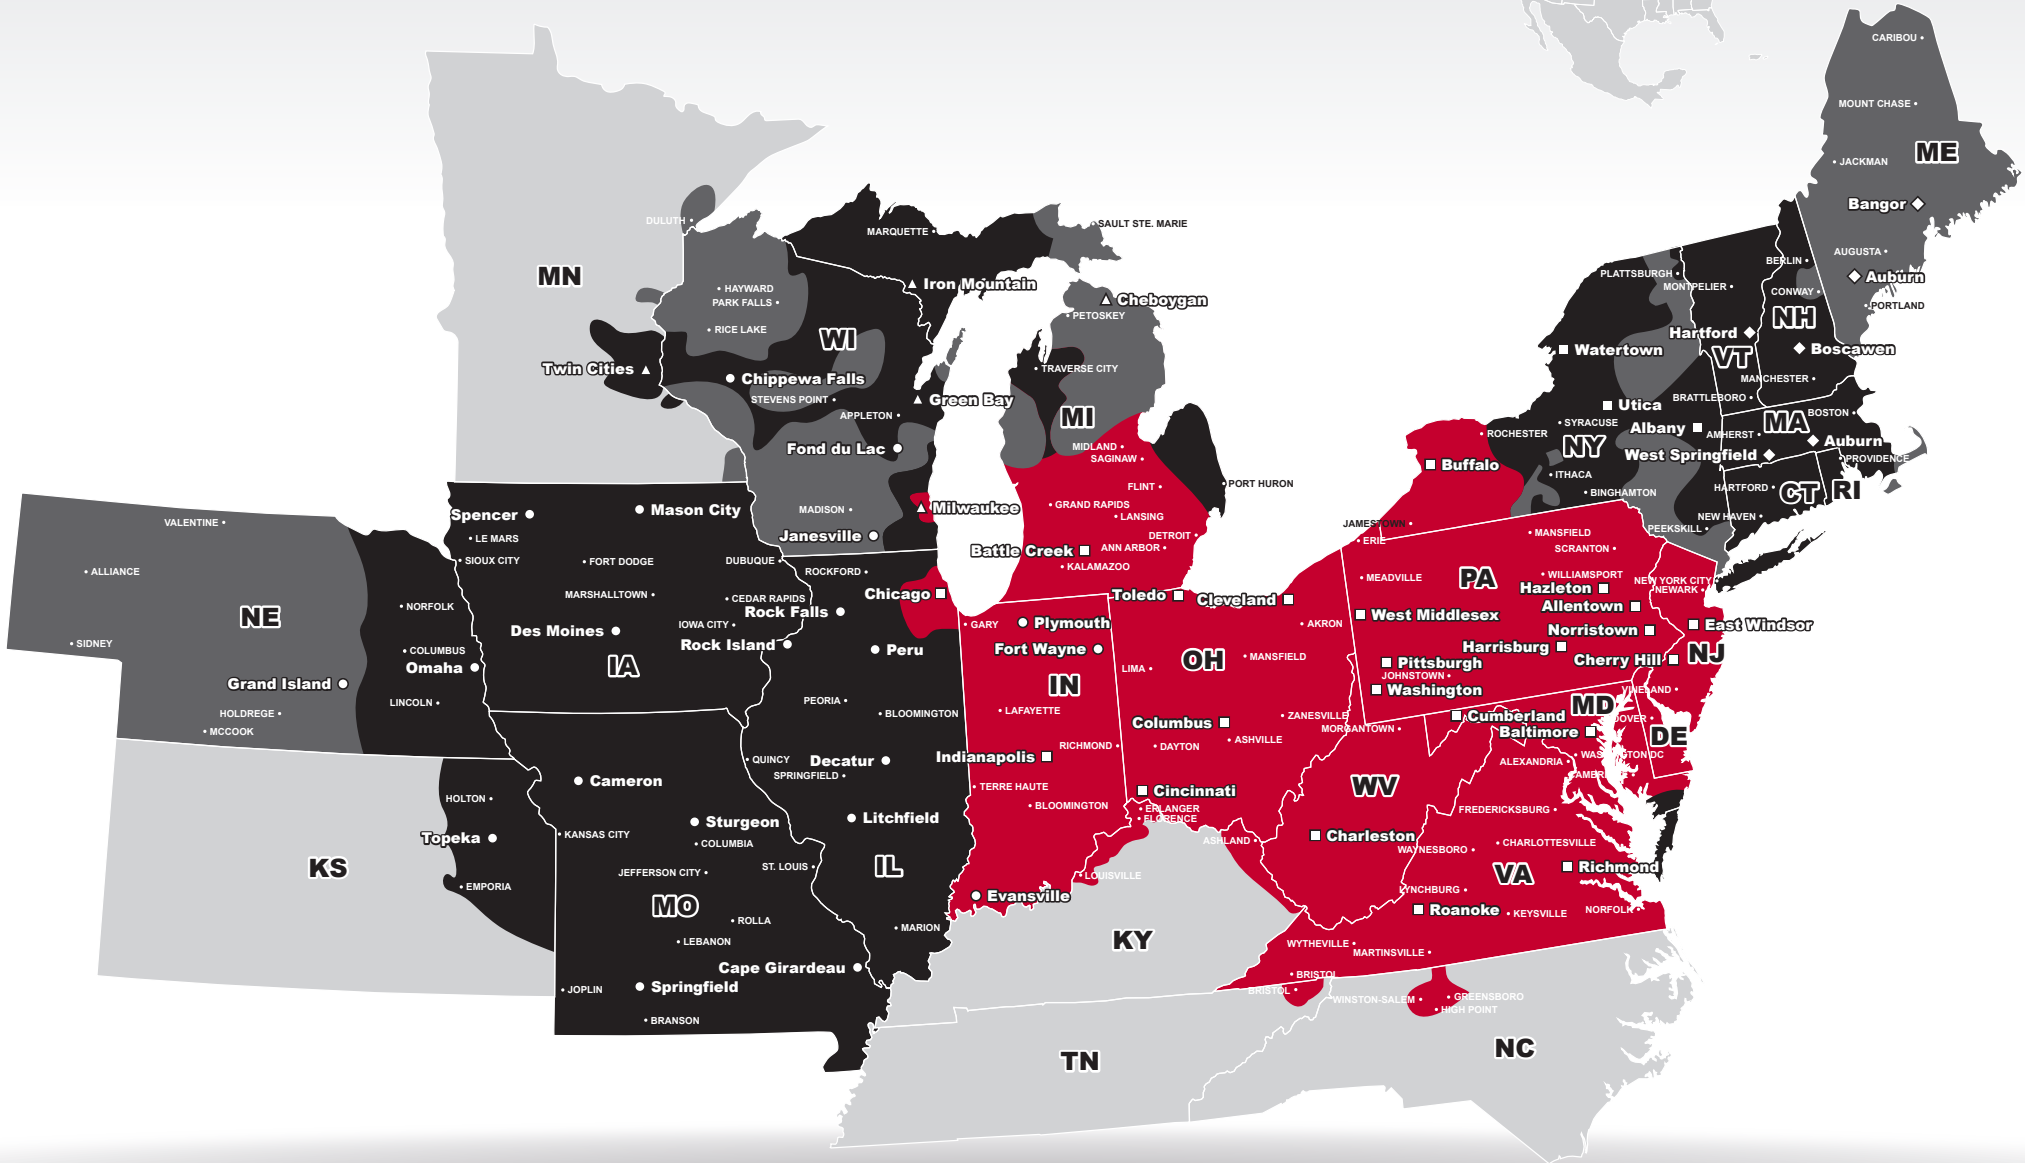

LTL MAP COLUMBUS

2101 Hardy Parkway Street, Grove City, OH 43123
Ph: 1-614-801-1064 | Ph: 1-800-795-2658 | Fax: 1-614-801-1073

LTL • DEDICATED • DRAYAGE • EXPEDITE
FREEZE PROTECTION • TRUCKLOAD • WAREHOUSE

Coverage Areas

- PITT OHIO
- Dohrn Transfer
- Ross Express
- US Special Delivery
- Seamless Coverage Across All of North America

PITT OHIO CORE SERVICE 1 DAY 2 DAYS 3+ DAYS

□ PITT OHIO TERMINAL ○ DOHRN TRANSFER TERMINAL ◇ ROSS EXPRESS TERMINAL △ US SPECIAL DELIVERY TERMINAL

Note: This map is a representation of transit days to major metro areas in these states. For up-to-date, zip-to-zip transit times and a full list of terminal locations, please visit our website at www.pittohio.com.