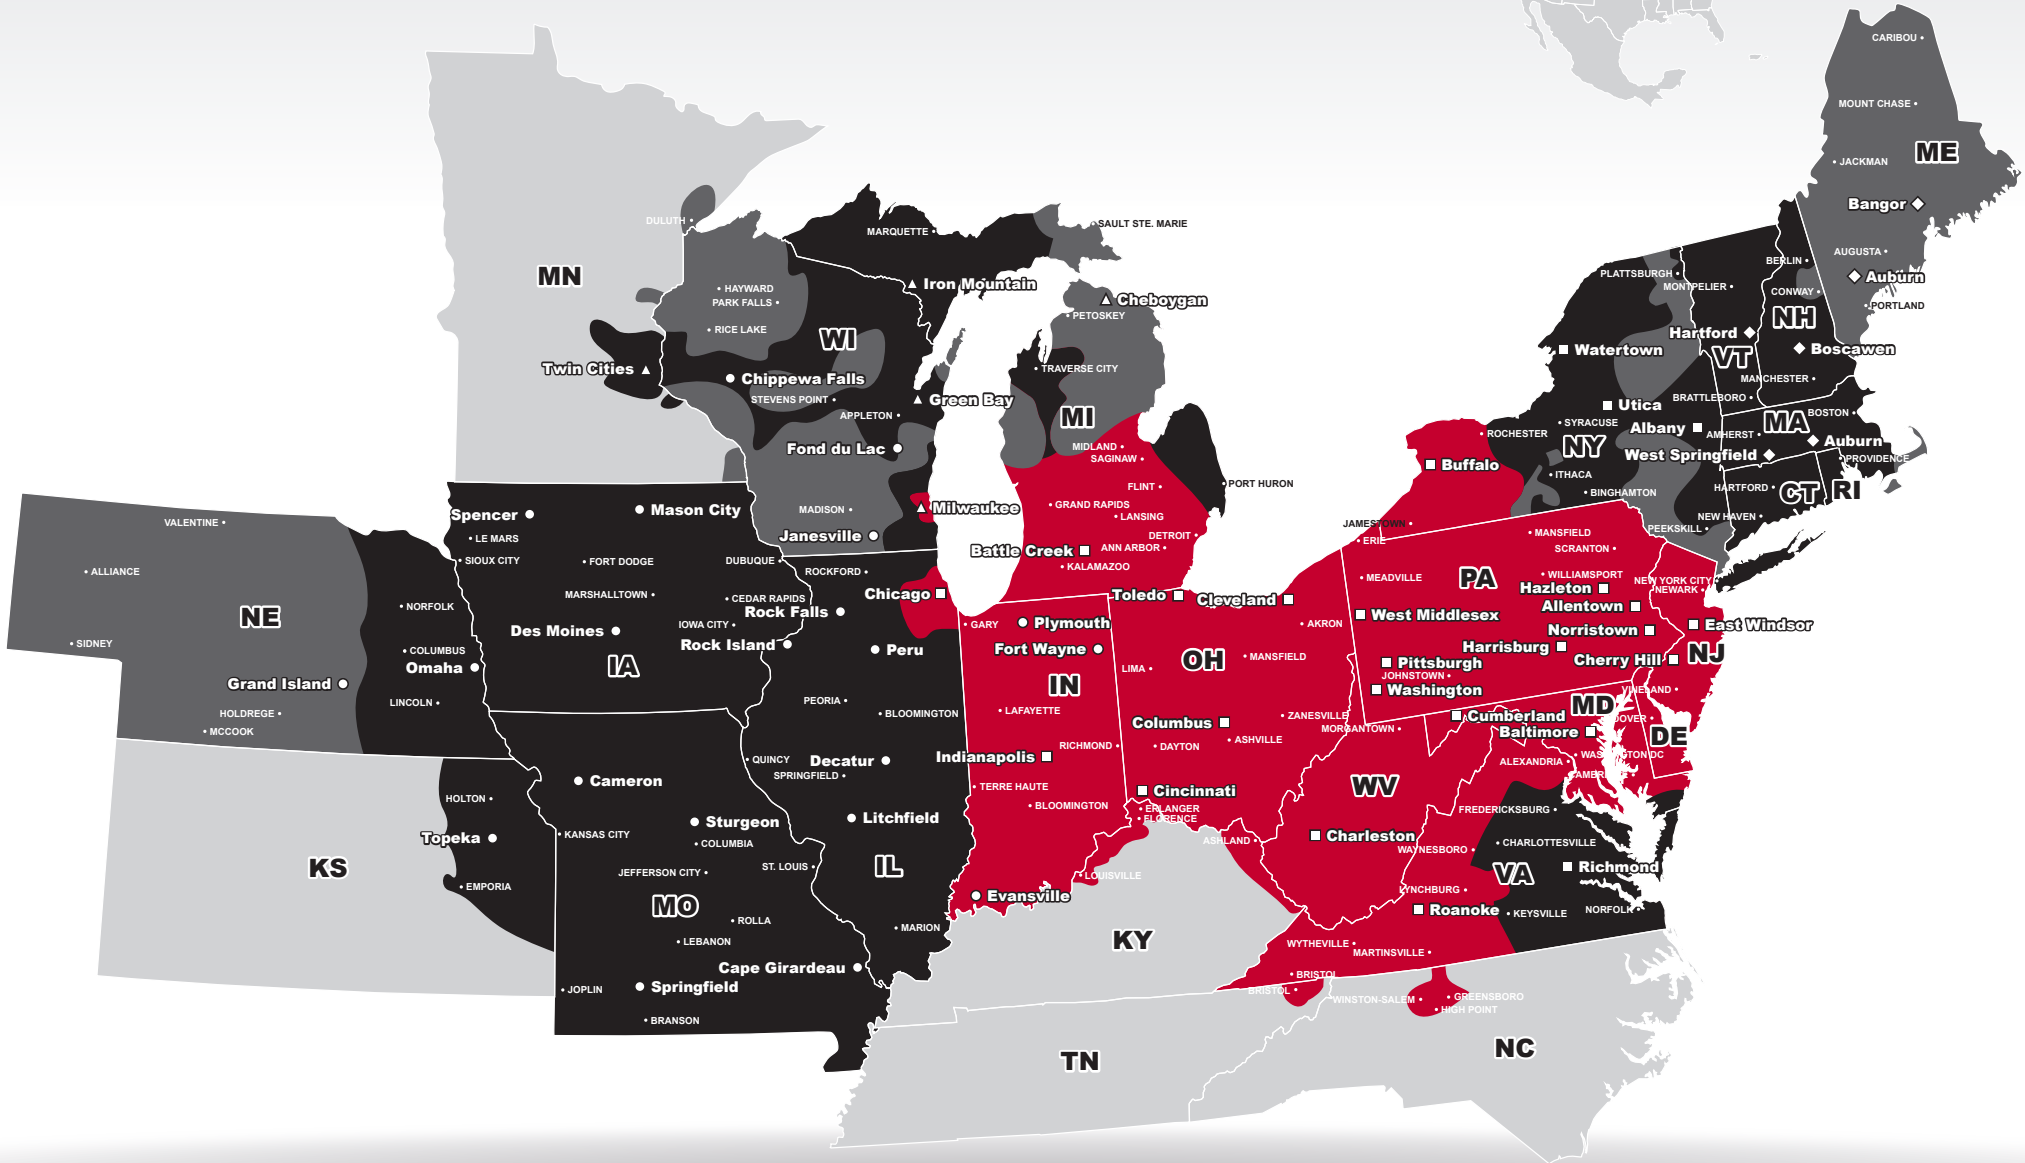

LTL MAP TOLEDO

5200 Stickney Avenue, Toledo, OH 43612

Ph: 1-419-729-8173 | Ph: 1-888-644-7488 | Fax: 1-419-729-2894

**LTL • DEDICATED • DRAYAGE • EXPEDITE
FREEZE PROTECTION • TRUCKLOAD • WAREHOUSE**

Coverage Areas

- PITT OHIO
- Dohrn Transfer
- Ross Express
- US Special Delivery
- Seamless Coverage Across All of North America

PITT OHIO CORE SERVICE ■ 1 DAY ■ 2 DAYS ■ 3+ DAYS

PITT OHIO TERMINAL DOHRN TRANSFER TERMINAL ROSS EXPRESS TERMINAL US SPECIAL DELIVERY TERMINAL

Note: This map is a representation of transit days to major metro areas in these states. For up-to-date, zip-to-zip transit times and a full list of terminal locations, please visit our website at www.pittohio.com.