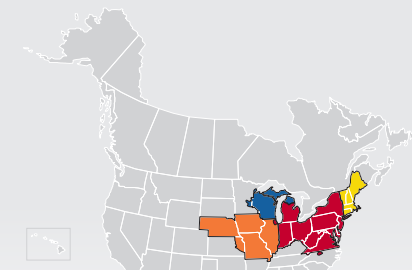

LTL MAP TOLEDO

5200 Stickney Avenue, Toledo, OH 43612

Ph: 1-419-729-8173 | Ph: 1-888-644-7488 | Fax: 1-419-729-2894

**LTL • DEDICATED • DRAYAGE • EXPEDITE
FREEZE PROTECTION • TRUCKLOAD • WAREHOUSE**

Coverage Areas

- PITT OHIO
- Dohrn Transfer
- Ross Express
- US Special Delivery
- Seamless Coverage Across All of North America

PITT OHIO CORE SERVICE ■ 1 DAY ■ 2 DAYS ■ 3+ DAYS

PITT OHIO TERMINAL DOHRN TRANSFER TERMINAL ROSS EXPRESS TERMINAL US SPECIAL DELIVERY TERMINAL

Note: This map is a representation of transit days to major metro areas in these states. For up-to-date, zip-to-zip transit times and a full list of terminal locations, please visit our website at www.pittohio.com.