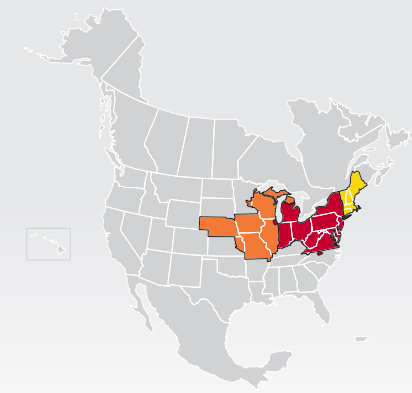

# LTL MAP ALLENTOWN

4723 Highway 309, Center Valley, PA 18034

Ph: 1-610-791-9134 | Ph: 1-800-426-9129 | Fax: 1-610-791-9137

LTL • DEDICATED • DRAYAGE • EXPEDITE  
FREEZE PROTECTION • TRUCKLOAD • WAREHOUSE

Coverage Areas

- PITT OHIO
- Dohrn Transfer
- Ross Express
- Seamless Coverage Across All of North America

PITT OHIO CORE SERVICE ■ 1 DAY ■ 2 DAYS ■ 3+ DAYS

PITT OHIO TERMINAL  DOHRN TRANSFER TERMINAL  ROSS EXPRESS TERMINAL

Note: This map is a representation of transit days to major metro areas in these states. For up-to-date, zip-to-zip transit times and a full list of terminal locations, please visit our website at [www.pittohio.com](http://www.pittohio.com).