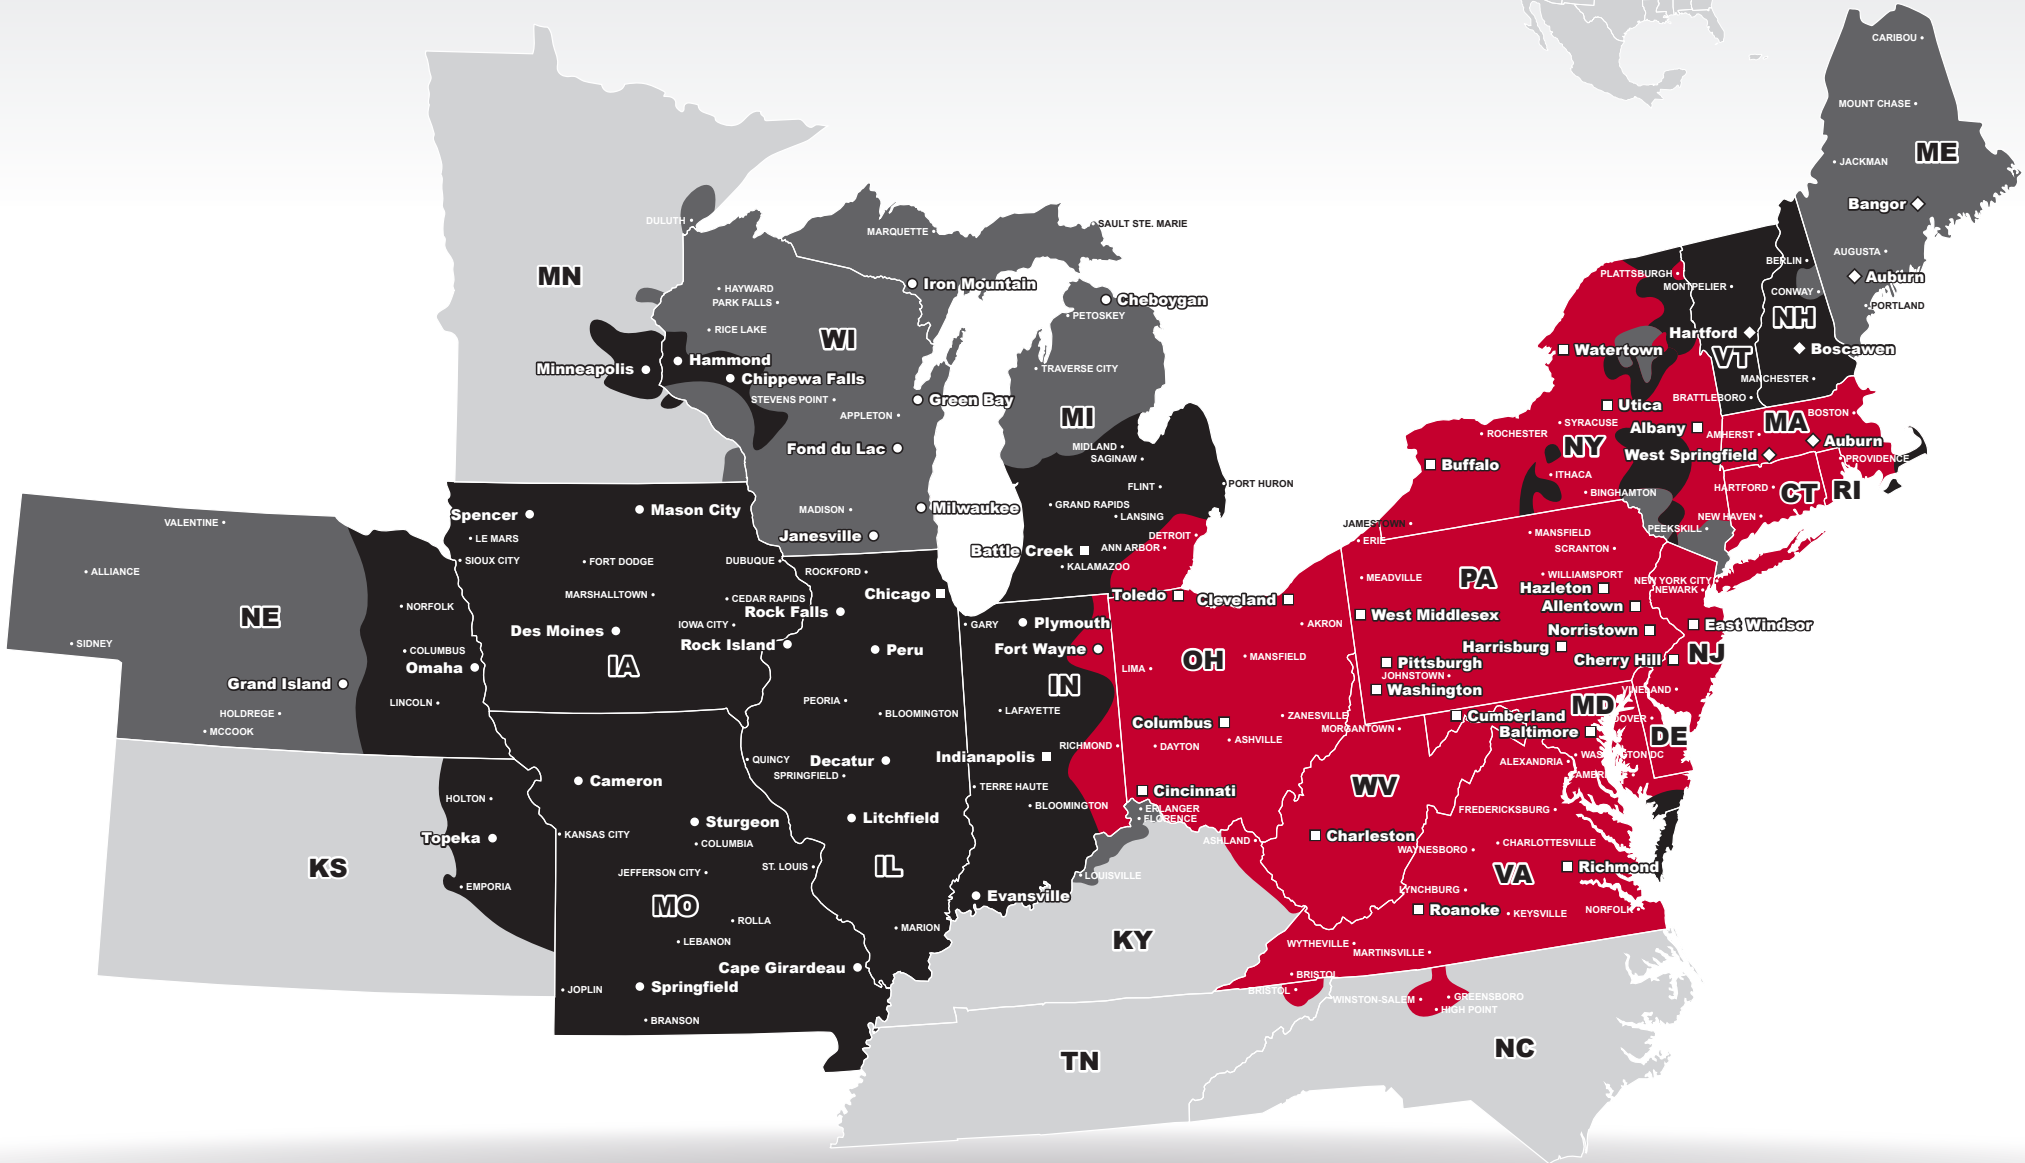

# LTL MAP ALLENTOWN

4723 Highway 309, Center Valley, PA 18034

Ph: 1-610-791-9134 | Ph: 1-800-426-9129 | Fax: 1-610-791-9137

LTL • DEDICATED • DRAYAGE • EXPEDITE  
FREEZE PROTECTION • TRUCKLOAD • WAREHOUSE

Coverage Areas

- PITT OHIO
- Dohrn Transfer
- Ross Express
- Seamless Coverage Across All of North America

PITT OHIO CORE SERVICE ■ 1 DAY ■ 2 DAYS ■ 3+ DAYS

PITT OHIO TERMINAL  DOHRN TRANSFER TERMINAL  ROSS EXPRESS TERMINAL

Note: This map is a representation of transit days to major metro areas in these states. For up-to-date, zip-to-zip transit times and a full list of terminal locations, please visit our website at [www.pittohio.com](http://www.pittohio.com).