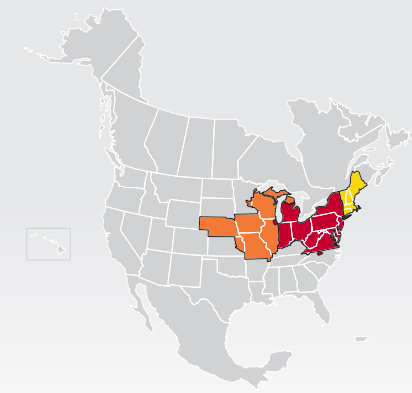

LTL MAP BALTIMORE

151 Blades Lane, Glen Burnie, MD 21060

Ph: 1-410-766-6033 | Ph: 1-800-435-5554 | Fax: 1-410-766-6972

LTL • DEDICATED • DRAYAGE • EXPEDITE
FREEZE PROTECTION • TRUCKLOAD • WAREHOUSE

Coverage Areas

- PITT OHIO
- Dohrn Transfer
- Ross Express
- Seamless Coverage Across All of North America

PITT OHIO CORE SERVICE ■ 1 DAY ■ 2 DAYS ■ 3+ DAYS

□ PITT OHIO TERMINAL ○ DOHRN TRANSFER TERMINAL ◇ ROSS EXPRESS TERMINAL

Note: This map is a representation of transit days to major metro areas in these states. For up-to-date, zip-to-zip transit times and a full list of terminal locations, please visit our website at www.pittohio.com.