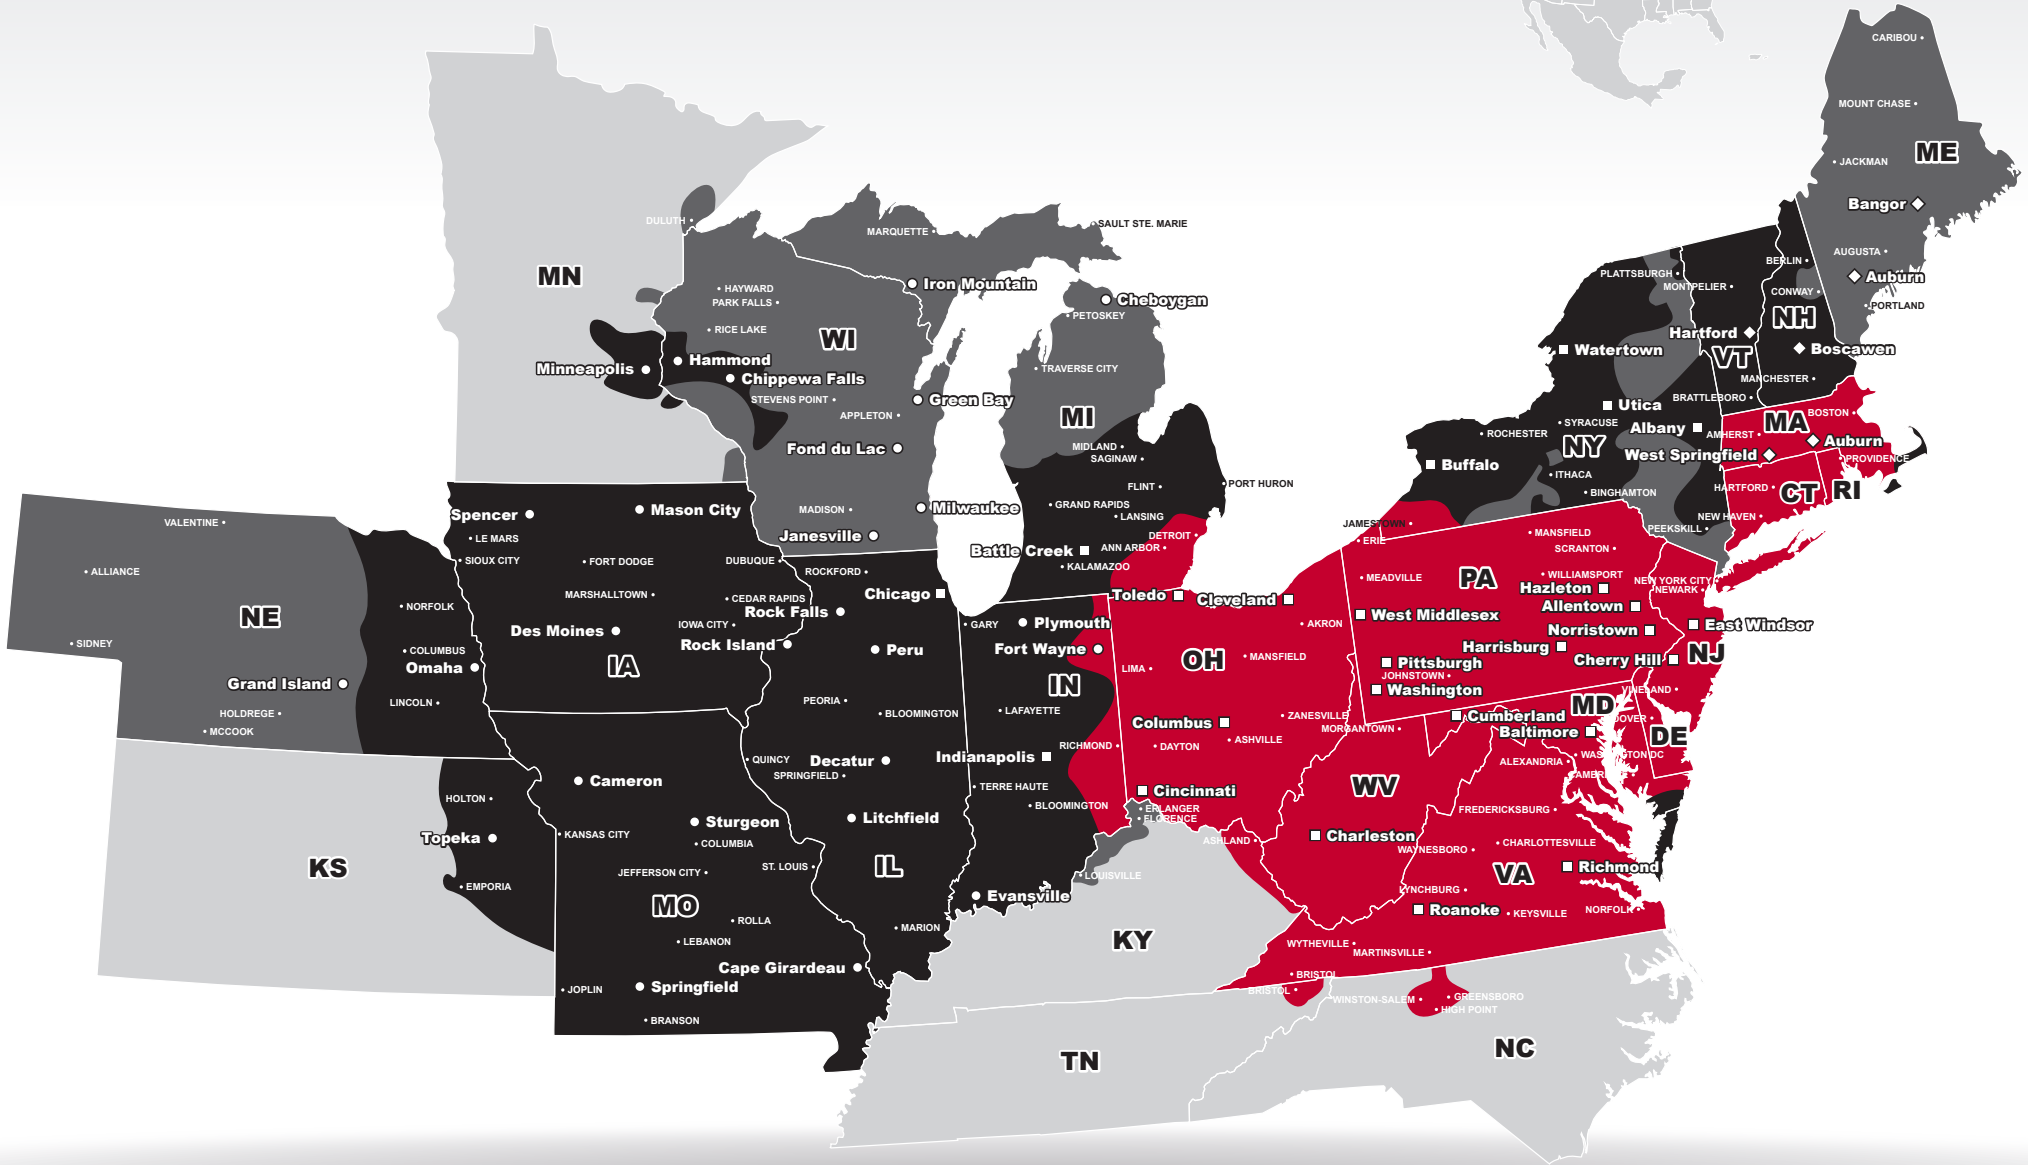

LTL MAP BALTIMORE

151 Blades Lane, Glen Burnie, MD 21060

Ph: 1-410-766-6033 | Ph: 1-800-435-5554 | Fax: 1-410-766-6972

LTL • DEDICATED • DRAYAGE • EXPEDITE
FREEZE PROTECTION • TRUCKLOAD • WAREHOUSE

Coverage Areas

- PITT OHIO
- Dohrn Transfer
- Ross Express
- Seamless Coverage Across All of North America

PITT OHIO CORE SERVICE ■ 1 DAY ■ 2 DAYS ■ 3+ DAYS

□ PITT OHIO TERMINAL ○ DOHRN TRANSFER TERMINAL ◇ ROSS EXPRESS TERMINAL

Note: This map is a representation of transit days to major metro areas in these states. For up-to-date, zip-to-zip transit times and a full list of terminal locations, please visit our website at www.pittohio.com.