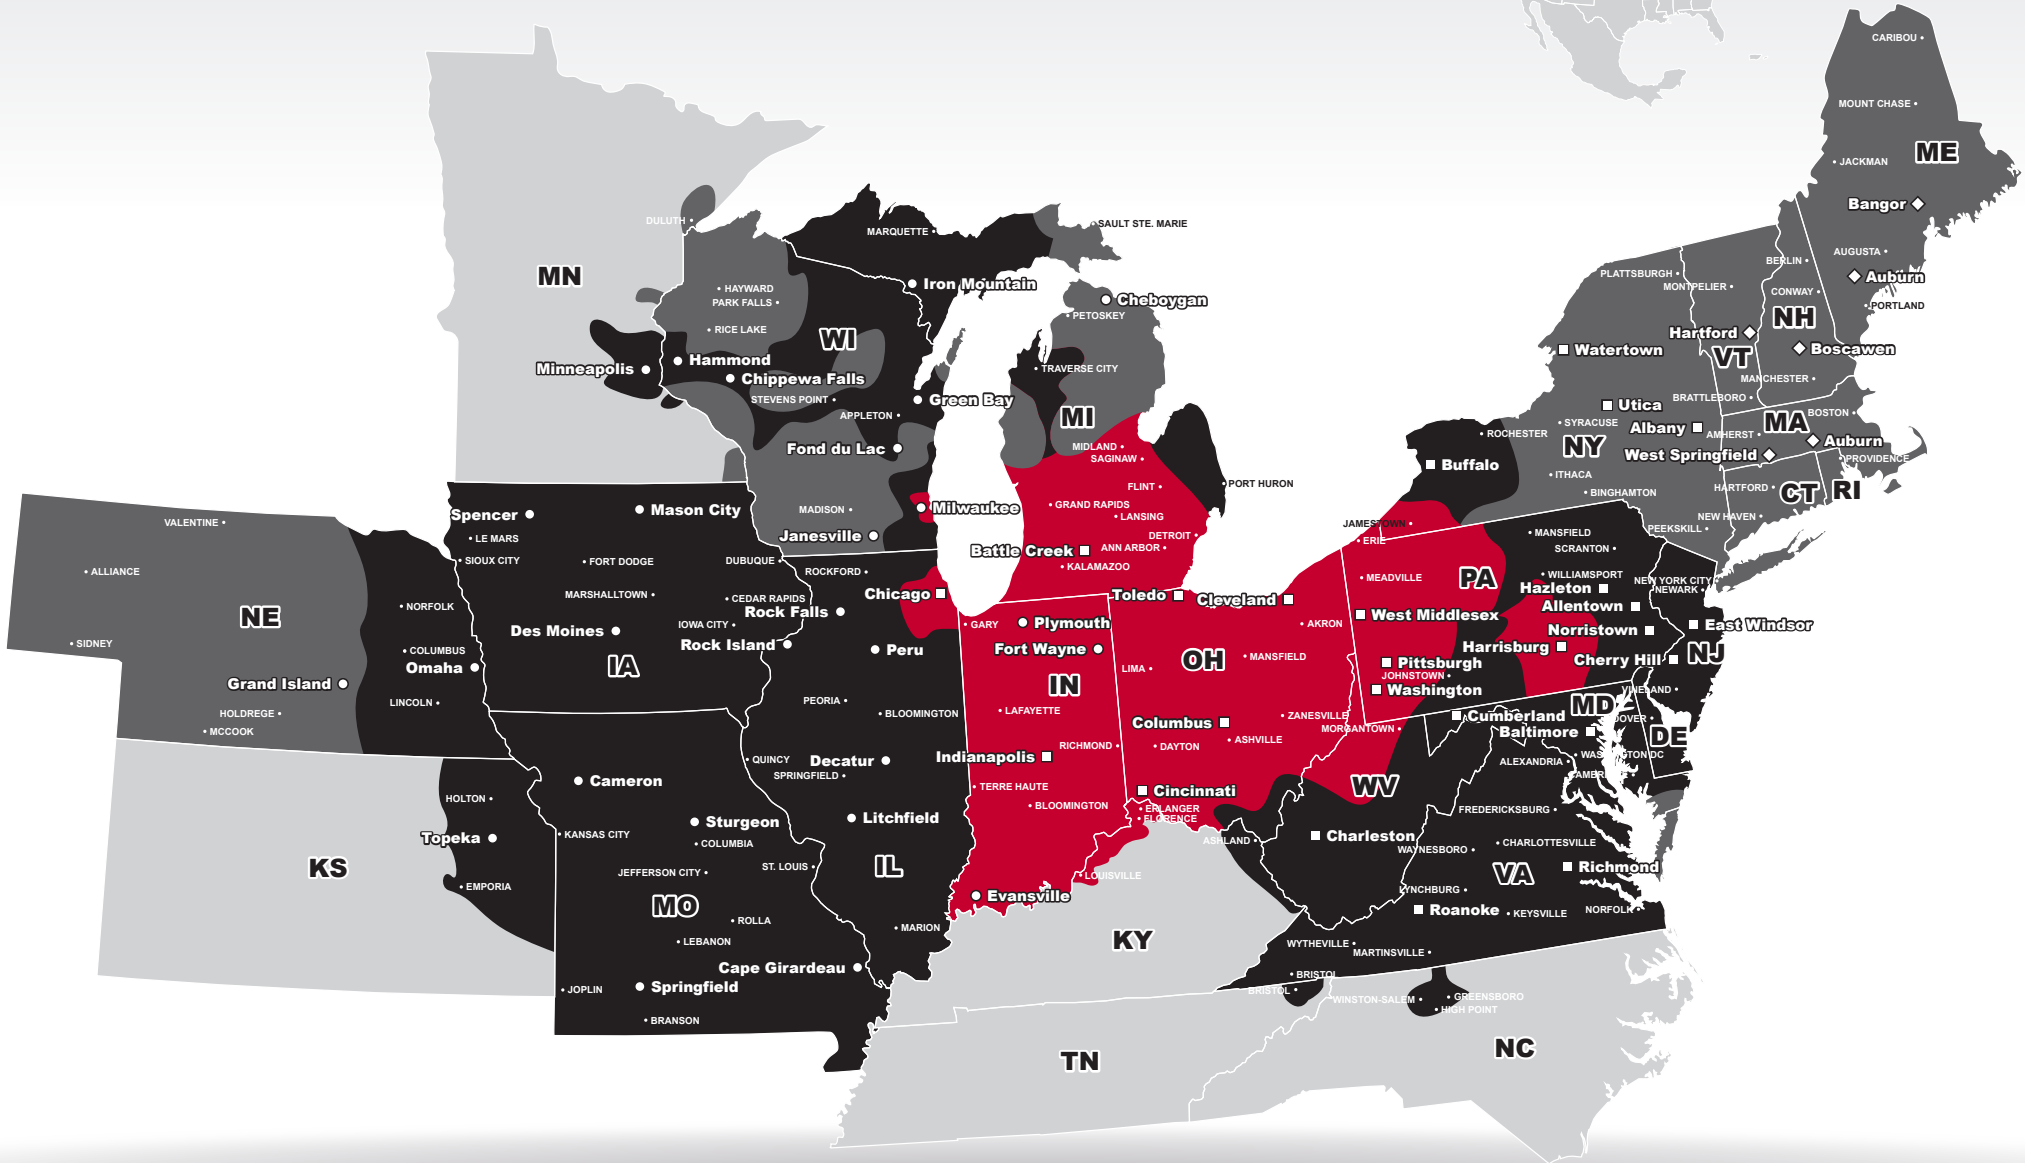

LTL MAP BATTLE CREEK

5113 Meredith Street, Portage, MI 49002

Ph: 1-269-381-9299 | Ph: 1-888-650-3624 | Fax: 1-269-381-9325

**LTL • DEDICATED • DRAYAGE • EXPEDITE
FREEZE PROTECTION • TRUCKLOAD • WAREHOUSE**

Coverage Areas

- PITT OHIO
- Dohrn Transfer
- Ross Express
- Seamless Coverage Across All of North America

PITT OHIO CORE SERVICE ■ 1 DAY ■ 2 DAYS ■ 3+ DAYS

PITT OHIO TERMINAL DOHRN TRANSFER TERMINAL ROSS EXPRESS TERMINAL

Note: This map is a representation of transit days to major metro areas in these states. For up-to-date, zip-to-zip transit times and a full list of terminal locations, please visit our website at www.pittohio.com.