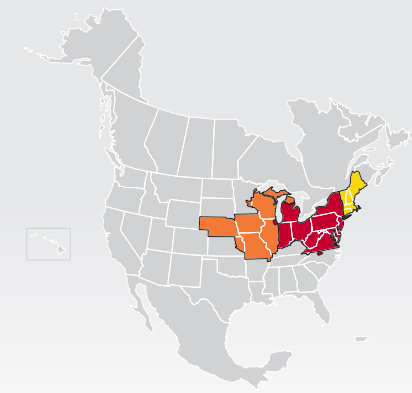

LTL MAP BATTLE CREEK

5113 Meredith Street, Portage, MI 49002

Ph: 1-269-381-9299 | Ph: 1-888-650-3624 | Fax: 1-269-381-9325

**LTL • DEDICATED • DRAYAGE • EXPEDITE
FREEZE PROTECTION • TRUCKLOAD • WAREHOUSE**

Coverage Areas

- PITT OHIO
- Dohrn Transfer
- Ross Express
- Seamless Coverage Across All of North America

PITT OHIO CORE SERVICE ■ 1 DAY ■ 2 DAYS ■ 3+ DAYS

PITT OHIO TERMINAL DOHRN TRANSFER TERMINAL ROSS EXPRESS TERMINAL

Note: This map is a representation of transit days to major metro areas in these states. For up-to-date, zip-to-zip transit times and a full list of terminal locations, please visit our website at www.pittohio.com.