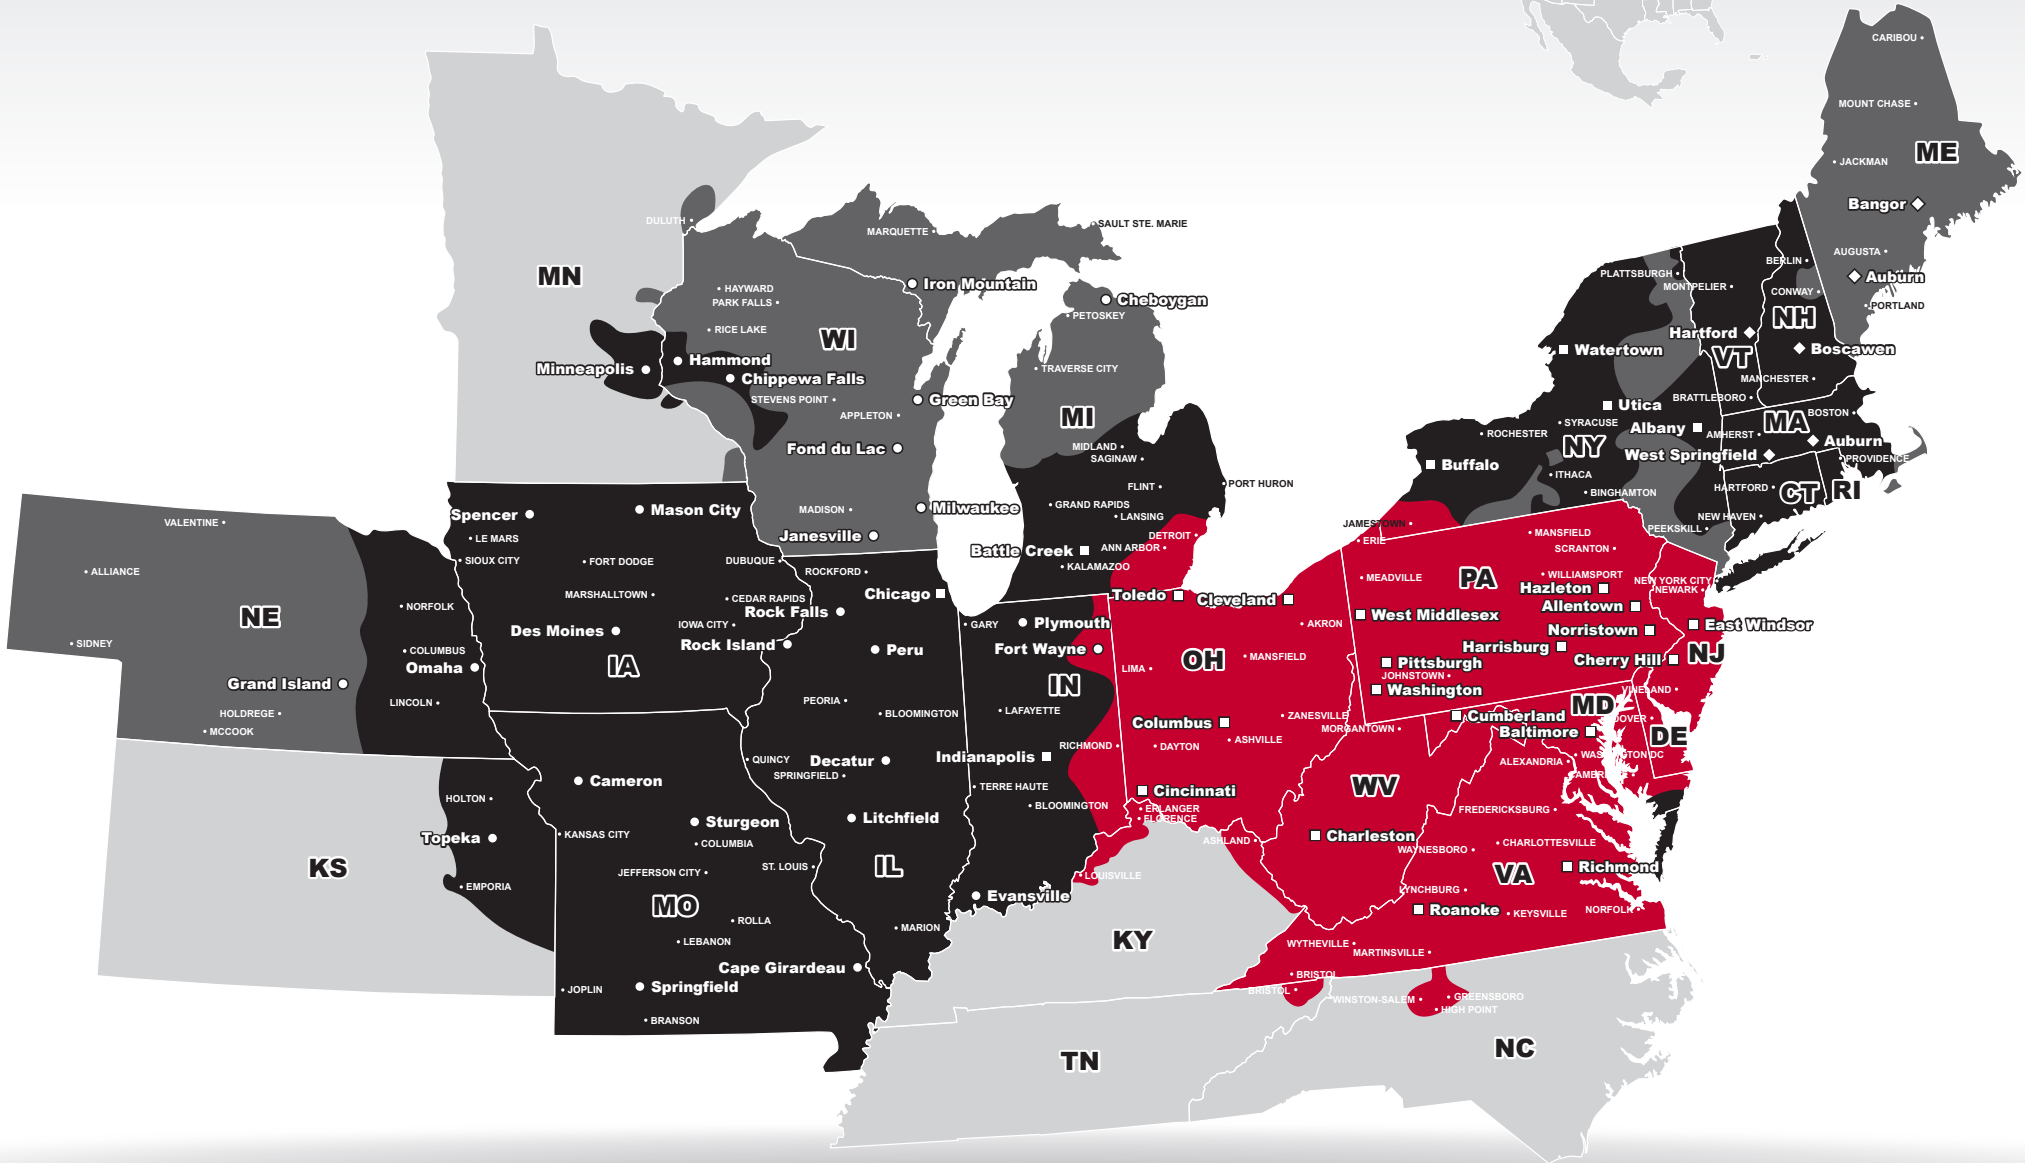

LTL MAP CHARLESTON

500 River East Drive, Belle, WV 25015

Ph: 1-304-925-7941 | Ph: 1-800-344-7878 | Fax: 1-304-925-1067

**LTL • DEDICATED • DRAYAGE • EXPEDITE
FREEZE PROTECTION • TRUCKLOAD • WAREHOUSE**

Coverage Areas

- PITT OHIO
- Dohrn Transfer
- Ross Express
- Seamless Coverage Across All of North America

PITT OHIO CORE SERVICE ■ 1 DAY ■ 2 DAYS ■ 3+ DAYS

PITT OHIO TERMINAL DOHRN TRANSFER TERMINAL ROSS EXPRESS TERMINAL

Note: This map is a representation of transit days to major metro areas in these states. For up-to-date, zip-to-zip transit times and a full list of terminal locations, please visit our website at www.pittohio.com.