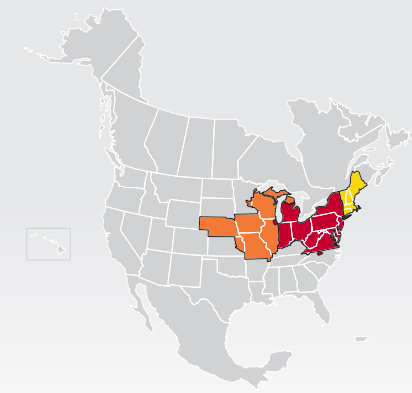

LTL MAP CHARLESTON

500 River East Drive, Belle, WV 25015

Ph: 1-304-925-7941 | Ph: 1-800-344-7878 | Fax: 1-304-925-1067

**LTL • DEDICATED • DRAYAGE • EXPEDITE
FREEZE PROTECTION • TRUCKLOAD • WAREHOUSE**

Coverage Areas

- PITT OHIO
- Dohrn Transfer
- Ross Express
- Seamless Coverage Across All of North America

PITT OHIO CORE SERVICE ■ 1 DAY ■ 2 DAYS ■ 3+ DAYS

PITT OHIO TERMINAL DOHRN TRANSFER TERMINAL ROSS EXPRESS TERMINAL

Note: This map is a representation of transit days to major metro areas in these states. For up-to-date, zip-to-zip transit times and a full list of terminal locations, please visit our website at www.pittohio.com.