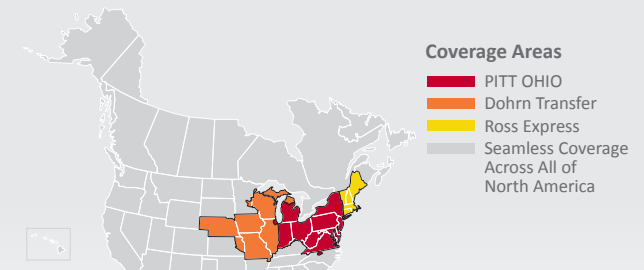

LTL MAP CHERRY HILL

1500 Industrial Highway, Cinnaminson, NJ 08077
Ph: 1-856-303-2799 | Ph: 1-877-669-2465 | Fax: 1-856-303-2791

**LTL • DEDICATED • DRAYAGE • EXPEDITE
FREEZE PROTECTION • TRUCKLOAD • WAREHOUSE**

Coverage Areas
■ PITT OHIO
■ Dohrn Transfer
■ Ross Express
■ Seamless Coverage Across All of North America

PITT OHIO CORE SERVICE ■ 1 DAY ■ 2 DAYS ■ 3+ DAYS

□ PITT OHIO TERMINAL ○ DOHRN TRANSFER TERMINAL ◇ ROSS EXPRESS TERMINAL

Note: This map is a representation of transit days to major metro areas in these states. For up-to-date, zip-to-zip transit times and a full list of terminal locations, please visit our website at www.pittohio.com.