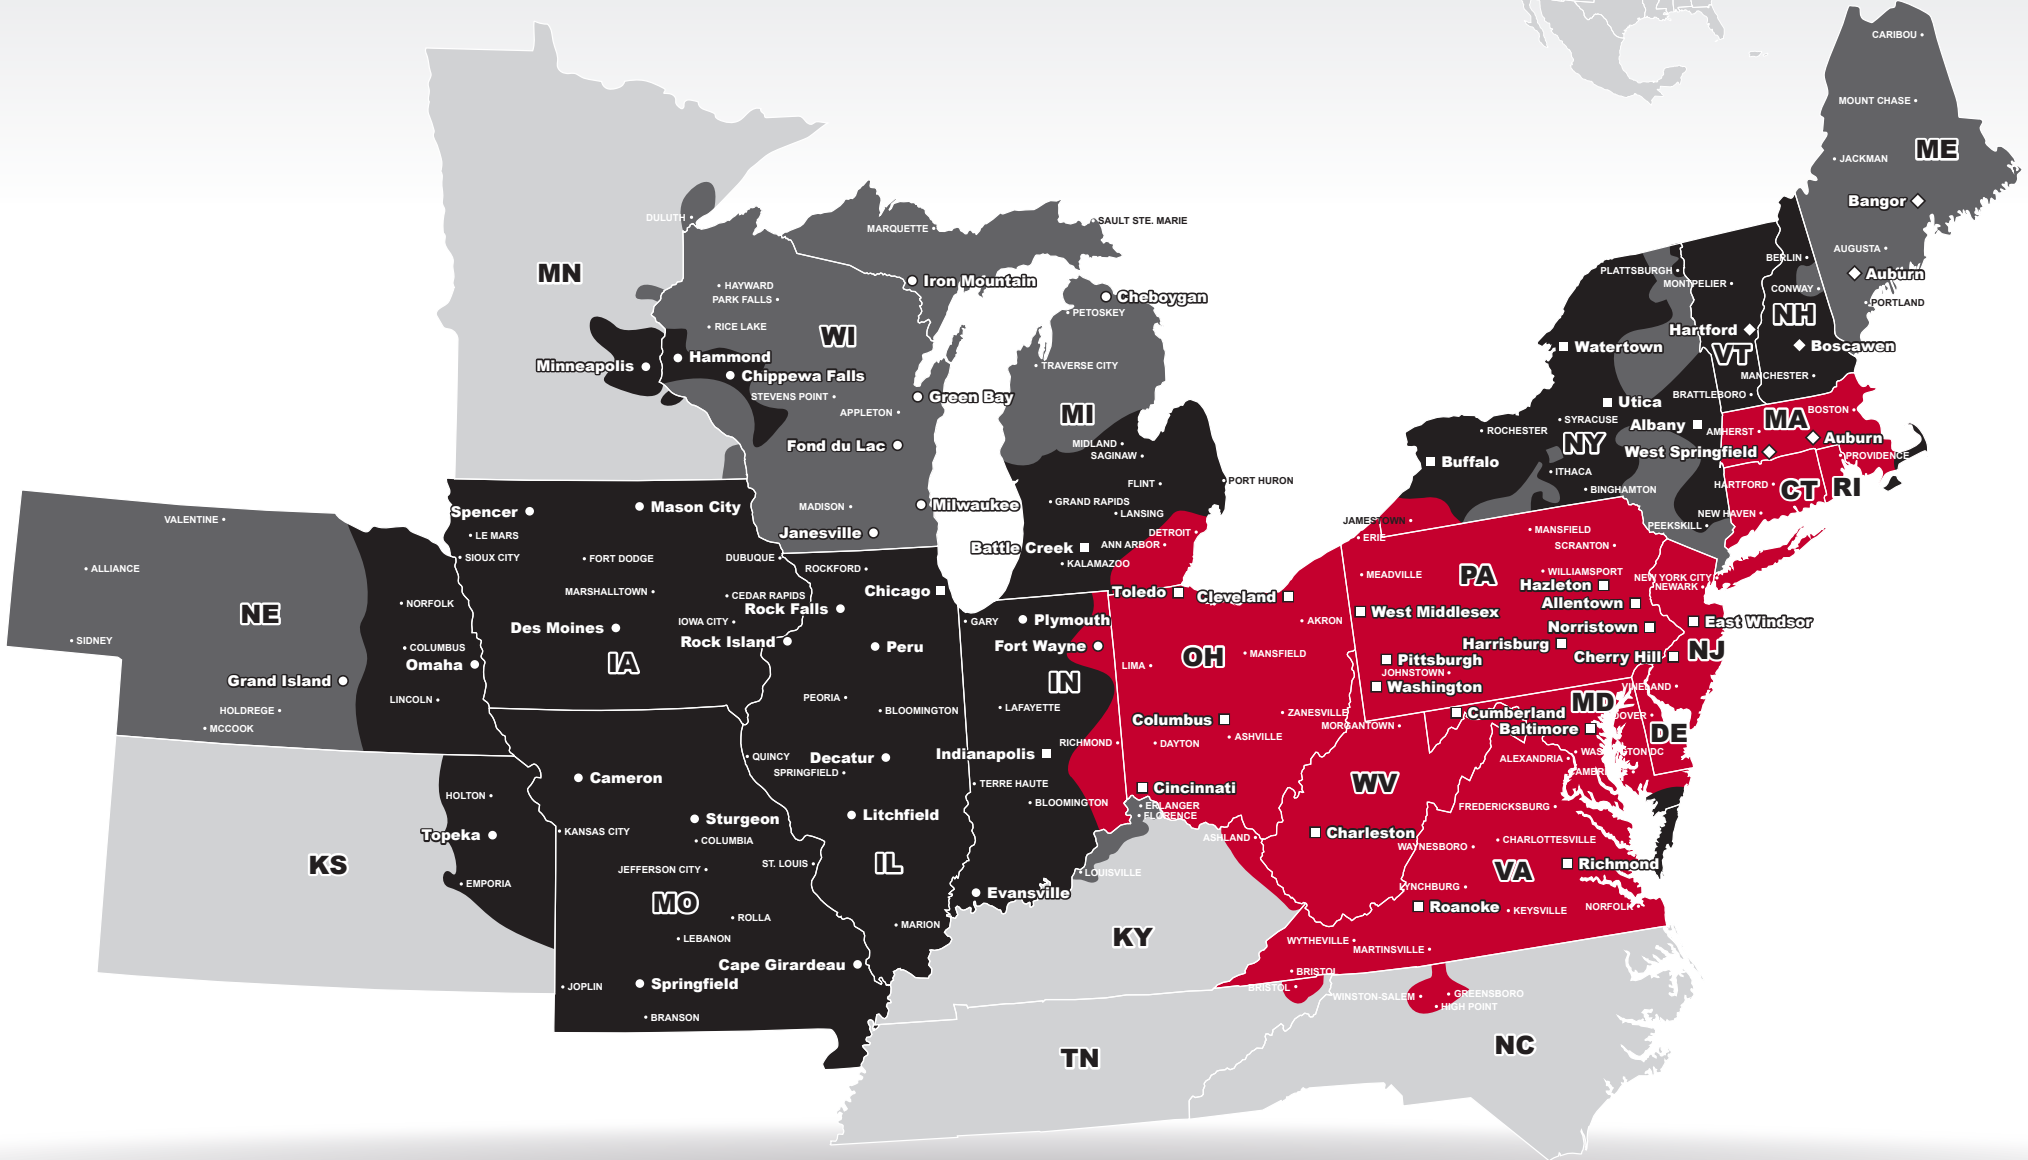

LTL MAP CHERRY HILL

1500 Industrial Highway, Cinnaminson, NJ 08077
Ph: 1-856-303-2799 | Ph: 1-877-669-2465 | Fax: 1-856-303-2791

**LTL • DEDICATED • DRAYAGE • EXPEDITE
FREEZE PROTECTION • TRUCKLOAD • WAREHOUSE**

Coverage Areas
■ PITT OHIO
■ Dohrn Transfer
■ Ross Express
■ Seamless Coverage Across All of North America

PITT OHIO CORE SERVICE ■ 1 DAY ■ 2 DAYS ■ 3+ DAYS

□ PITT OHIO TERMINAL ○ DOHRN TRANSFER TERMINAL ◇ ROSS EXPRESS TERMINAL

Note: This map is a representation of transit days to major metro areas in these states. For up-to-date, zip-to-zip transit times and a full list of terminal locations, please visit our website at www.pittohio.com.