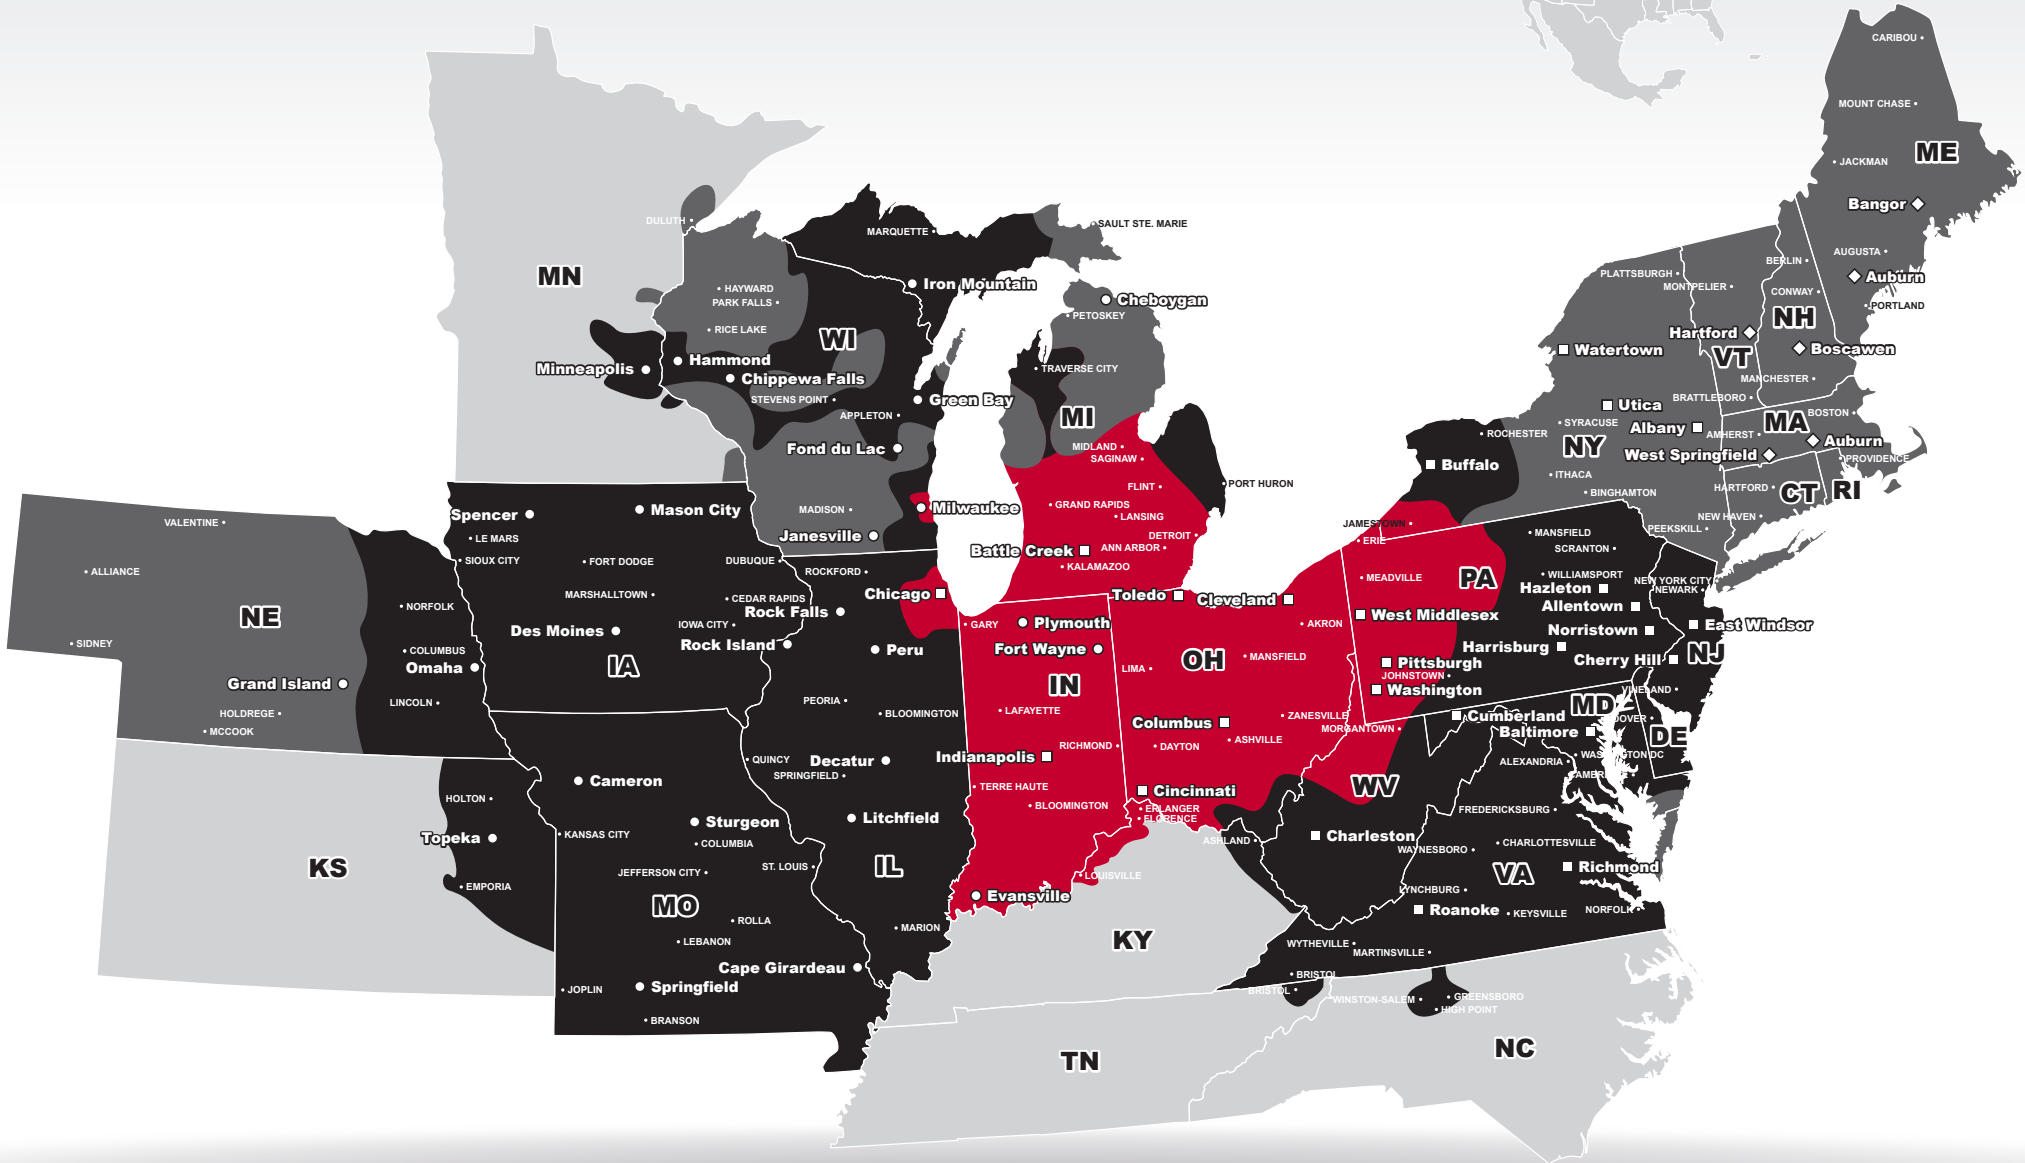

LTL MAP CHICAGO

4975 West Pershing Road, Cicero, IL 60804

Ph: 1-708-652-3515 | Ph: 1-877-366-2449 | Fax: 1-708-652-3560

**LTL • DEDICATED • DRAYAGE • EXPEDITE
FREEZE PROTECTION • TRUCKLOAD • WAREHOUSE**

Coverage Areas

- PITT OHIO
- Dohrn Transfer
- Ross Express
- Seamless Coverage Across All of North America

PITT OHIO CORE SERVICE ■ 1 DAY ■ 2 DAYS ■ 3+ DAYS

PITT OHIO TERMINAL DOHRN TRANSFER TERMINAL ROSS EXPRESS TERMINAL

Note: This map is a representation of transit days to major metro areas in these states. For up-to-date, zip-to-zip transit times and a full list of terminal locations, please visit our website at www.pittohio.com.