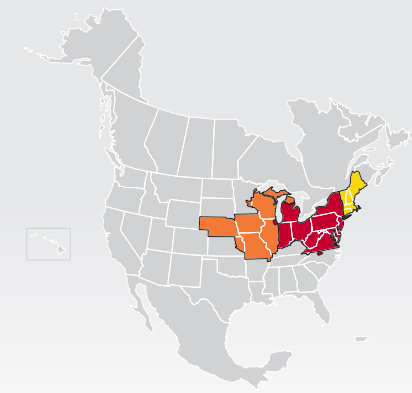

LTL MAP CHICAGO

4975 West Pershing Road, Cicero, IL 60804

Ph: 1-708-652-3515 | Ph: 1-877-366-2449 | Fax: 1-708-652-3560

**LTL • DEDICATED • DRAYAGE • EXPEDITE
FREEZE PROTECTION • TRUCKLOAD • WAREHOUSE**

Coverage Areas

- PITT OHIO
- Dohrn Transfer
- Ross Express
- Seamless Coverage Across All of North America

PITT OHIO CORE SERVICE ■ 1 DAY ■ 2 DAYS ■ 3+ DAYS

PITT OHIO TERMINAL DOHRN TRANSFER TERMINAL ROSS EXPRESS TERMINAL

Note: This map is a representation of transit days to major metro areas in these states. For up-to-date, zip-to-zip transit times and a full list of terminal locations, please visit our website at www.pittohio.com.