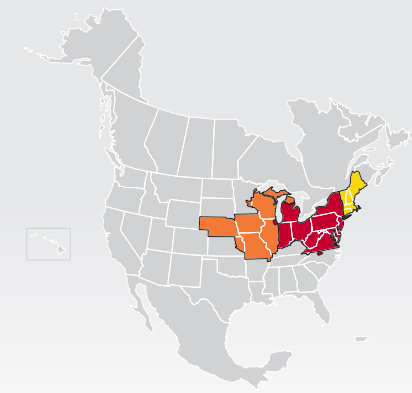

LTL MAP CINCINNATI

5000 Duff Drive, Cincinnati, OH 45246

Ph: 1-513-860-3424 | Ph: 1-800-765-4165 | Fax: 1-513-860-3430

**LTL • DEDICATED • DRAYAGE • EXPEDITE
FREEZE PROTECTION • TRUCKLOAD • WAREHOUSE**

Coverage Areas

- PITT OHIO
- Dohrn Transfer
- Ross Express
- Seamless Coverage Across All of North America

PITT OHIO CORE SERVICE ■ 1 DAY ■ 2 DAYS ■ 3+ DAYS

PITT OHIO TERMINAL DOHRN TRANSFER TERMINAL ROSS EXPRESS TERMINAL

Note: This map is a representation of transit days to major metro areas in these states. For up-to-date, zip-to-zip transit times and a full list of terminal locations, please visit our website at www.pittohio.com.