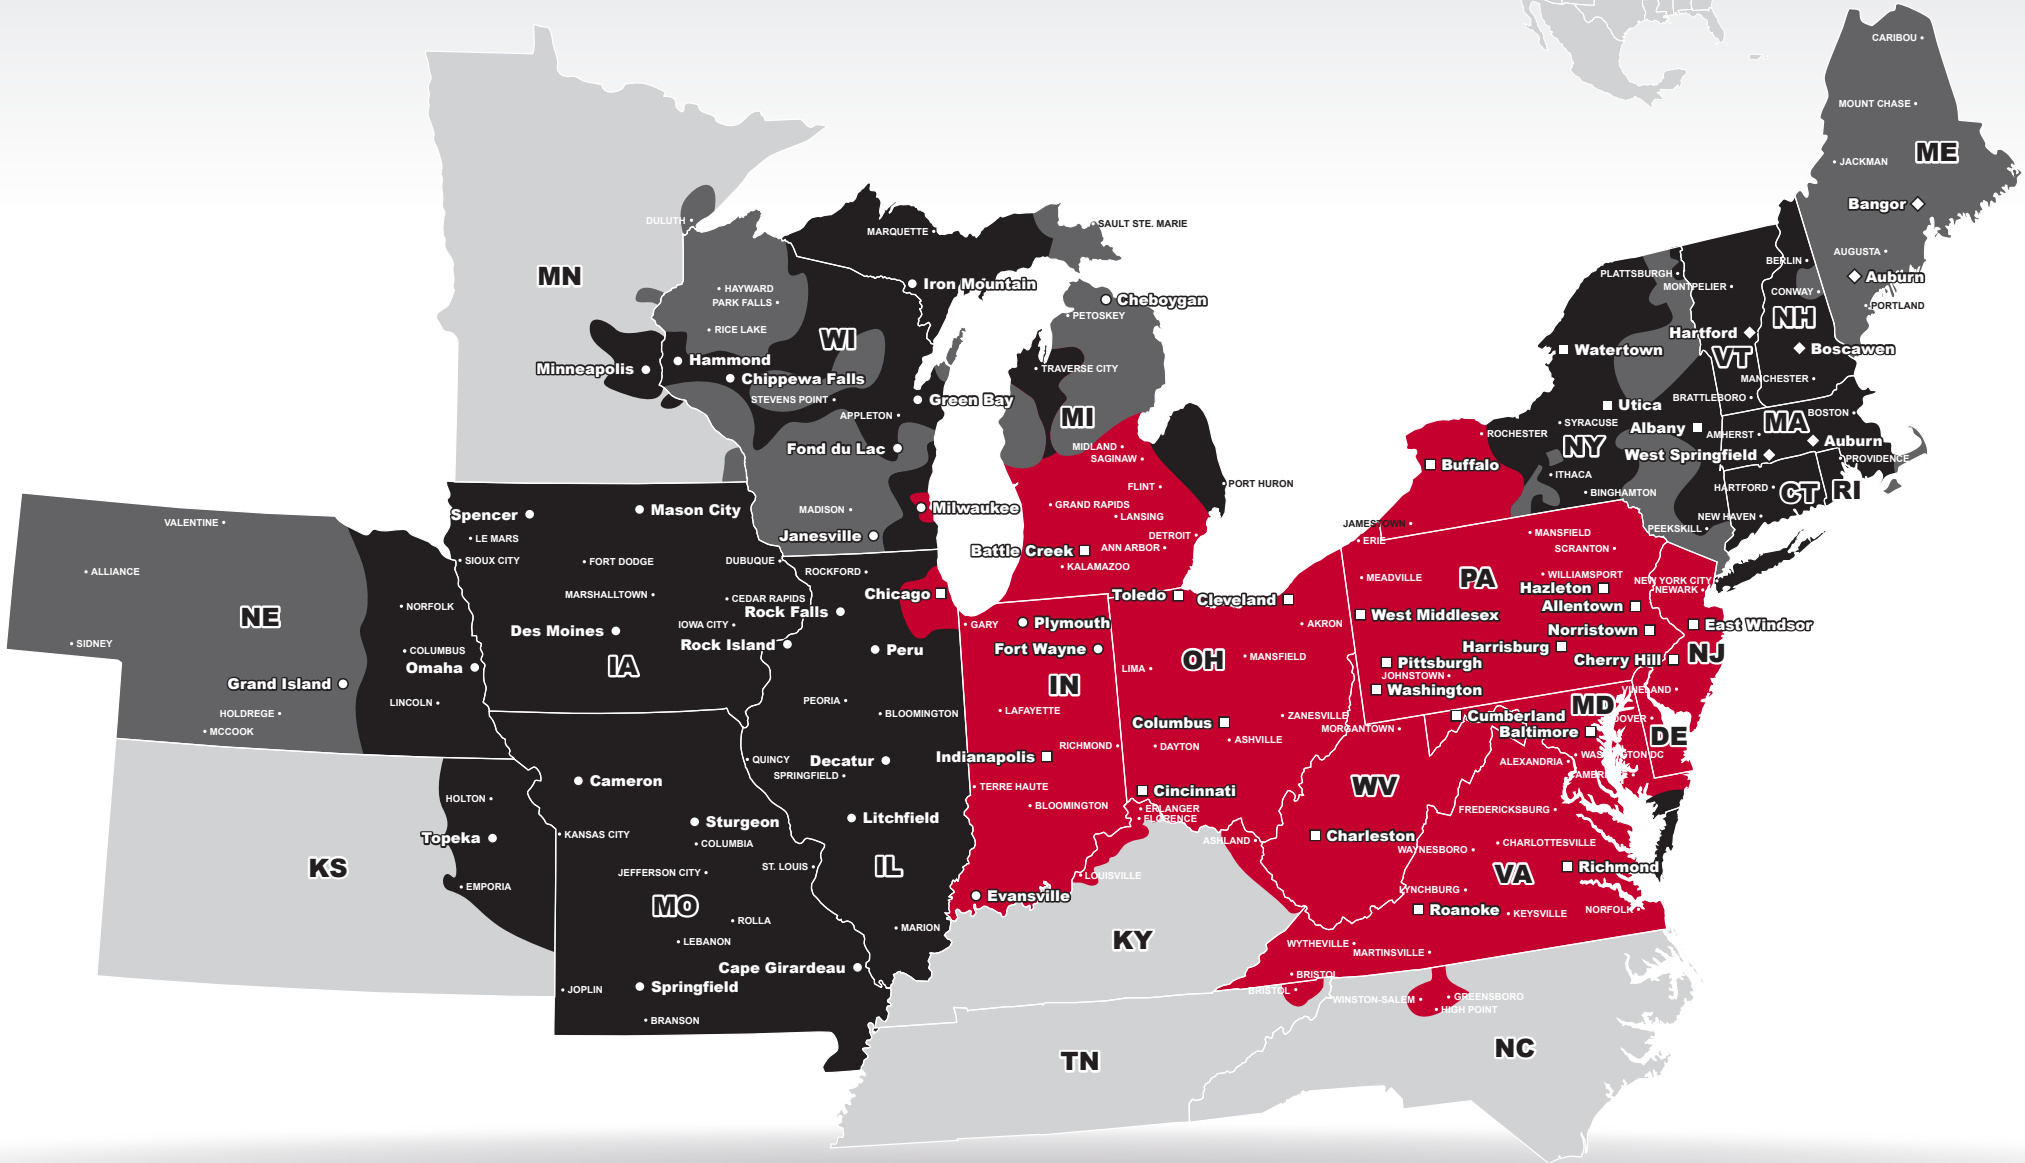

LTL MAP CINCINNATI

5000 Duff Drive, Cincinnati, OH 45246

Ph: 1-513-860-3424 | Ph: 1-800-765-4165 | Fax: 1-513-860-3430

**LTL • DEDICATED • DRAYAGE • EXPEDITE
FREEZE PROTECTION • TRUCKLOAD • WAREHOUSE**

Coverage Areas

- PITT OHIO
- Dohrn Transfer
- Ross Express
- Seamless Coverage Across All of North America

PITT OHIO CORE SERVICE ■ 1 DAY ■ 2 DAYS ■ 3+ DAYS

PITT OHIO TERMINAL DOHRN TRANSFER TERMINAL ROSS EXPRESS TERMINAL

Note: This map is a representation of transit days to major metro areas in these states. For up-to-date, zip-to-zip transit times and a full list of terminal locations, please visit our website at www.pittohio.com.