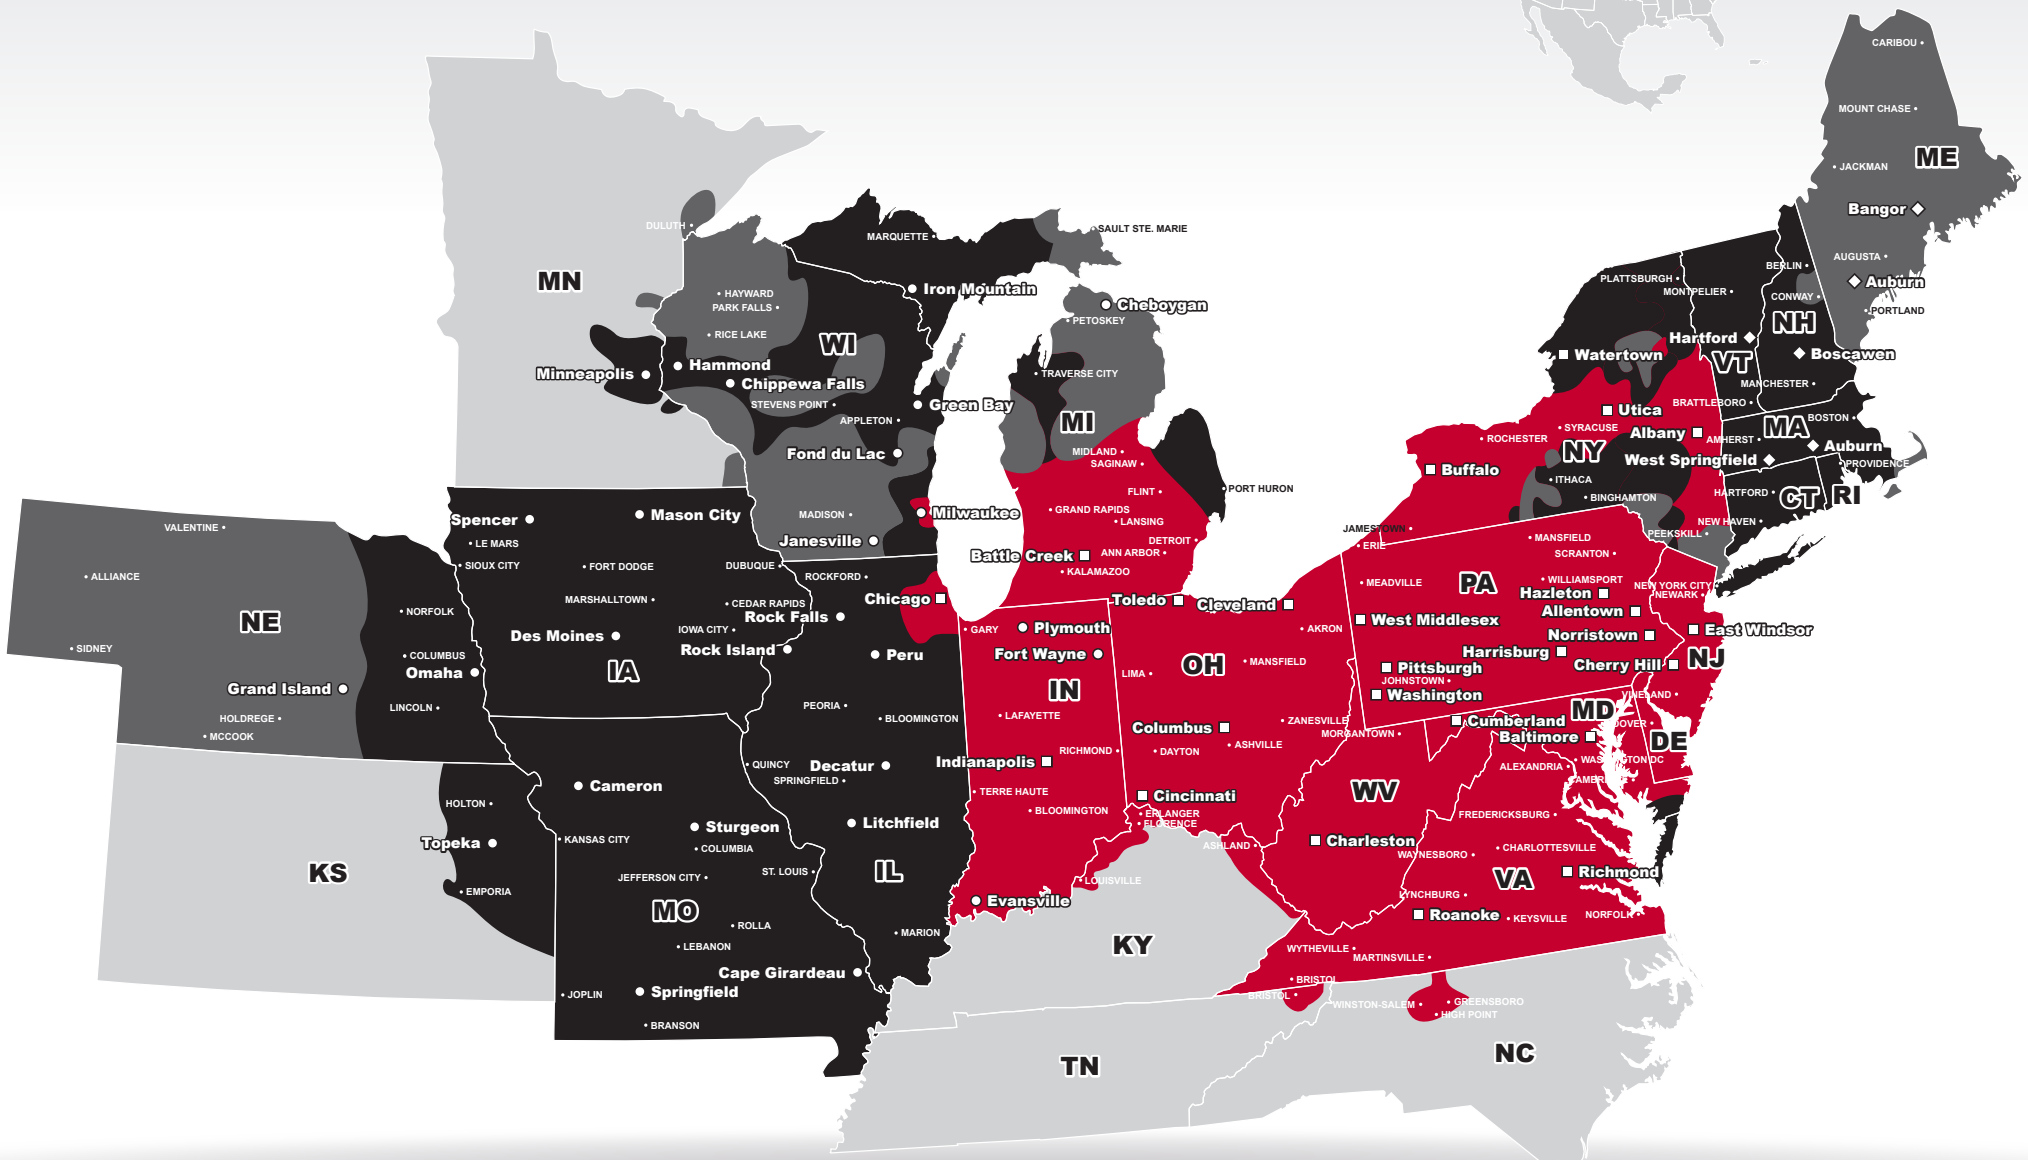

# LTL MAP CLEVELAND

5570 Chevrolet Boulevard, Parma, OH 44130

Ph: 1-216-433-9000 | Ph: 1-800-241-1222 | Fax: 1-216-433-1197

**LTL • DEDICATED • DRAYAGE • EXPEDITE  
FREEZE PROTECTION • TRUCKLOAD • WAREHOUSE**

**Coverage Areas**

- PITT OHIO
- Dohrn Transfer
- Ross Express
- Seamless Coverage Across All of North America

PITT OHIO CORE SERVICE ■ 1 DAY ■ 2 DAYS ■ 3+ DAYS

PITT OHIO TERMINAL  DOHRN TRANSFER TERMINAL  ROSS EXPRESS TERMINAL

Note: This map is a representation of transit days to major metro areas in these states. For up-to-date, zip-to-zip transit times and a full list of terminal locations, please visit our website at [www.pittohio.com](http://www.pittohio.com).