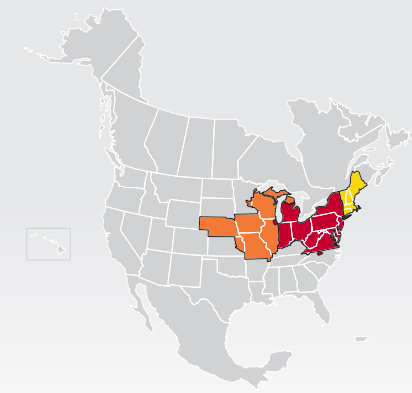

# LTL MAP CLEVELAND

5570 Chevrolet Boulevard, Parma, OH 44130

Ph: 1-216-433-9000 | Ph: 1-800-241-1222 | Fax: 1-216-433-1197

**LTL • DEDICATED • DRAYAGE • EXPEDITE  
FREEZE PROTECTION • TRUCKLOAD • WAREHOUSE**

**Coverage Areas**

- PITT OHIO
- Dohrn Transfer
- Ross Express
- Seamless Coverage Across All of North America

PITT OHIO CORE SERVICE ■ 1 DAY ■ 2 DAYS ■ 3+ DAYS

PITT OHIO TERMINAL  DOHRN TRANSFER TERMINAL  ROSS EXPRESS TERMINAL

Note: This map is a representation of transit days to major metro areas in these states. For up-to-date, zip-to-zip transit times and a full list of terminal locations, please visit our website at [www.pittohio.com](http://www.pittohio.com).