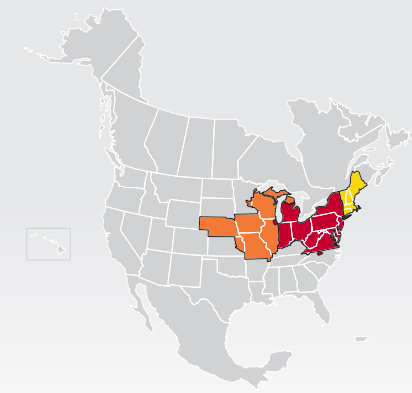

LTL MAP CUMBERLAND

10901 Day Road Southeast, Cumberland, MD 21502

Ph: 1-301-777-0909 | Ph: 1-800-767-2862 | Fax: 1-301-777-8009

**LTL • DEDICATED • DRAYAGE • EXPEDITE
FREEZE PROTECTION • TRUCKLOAD • WAREHOUSE**

Coverage Areas

- PITT OHIO
- Dohrn Transfer
- Ross Express
- Seamless Coverage Across All of North America

PITT OHIO CORE SERVICE ■ 1 DAY ■ 2 DAYS ■ 3+ DAYS

□ PITT OHIO TERMINAL ○ DOHRN TRANSFER TERMINAL ◇ ROSS EXPRESS TERMINAL

Note: This map is a representation of transit days to major metro areas in these states. For up-to-date, zip-to-zip transit times and a full list of terminal locations, please visit our website at www.pittohio.com.