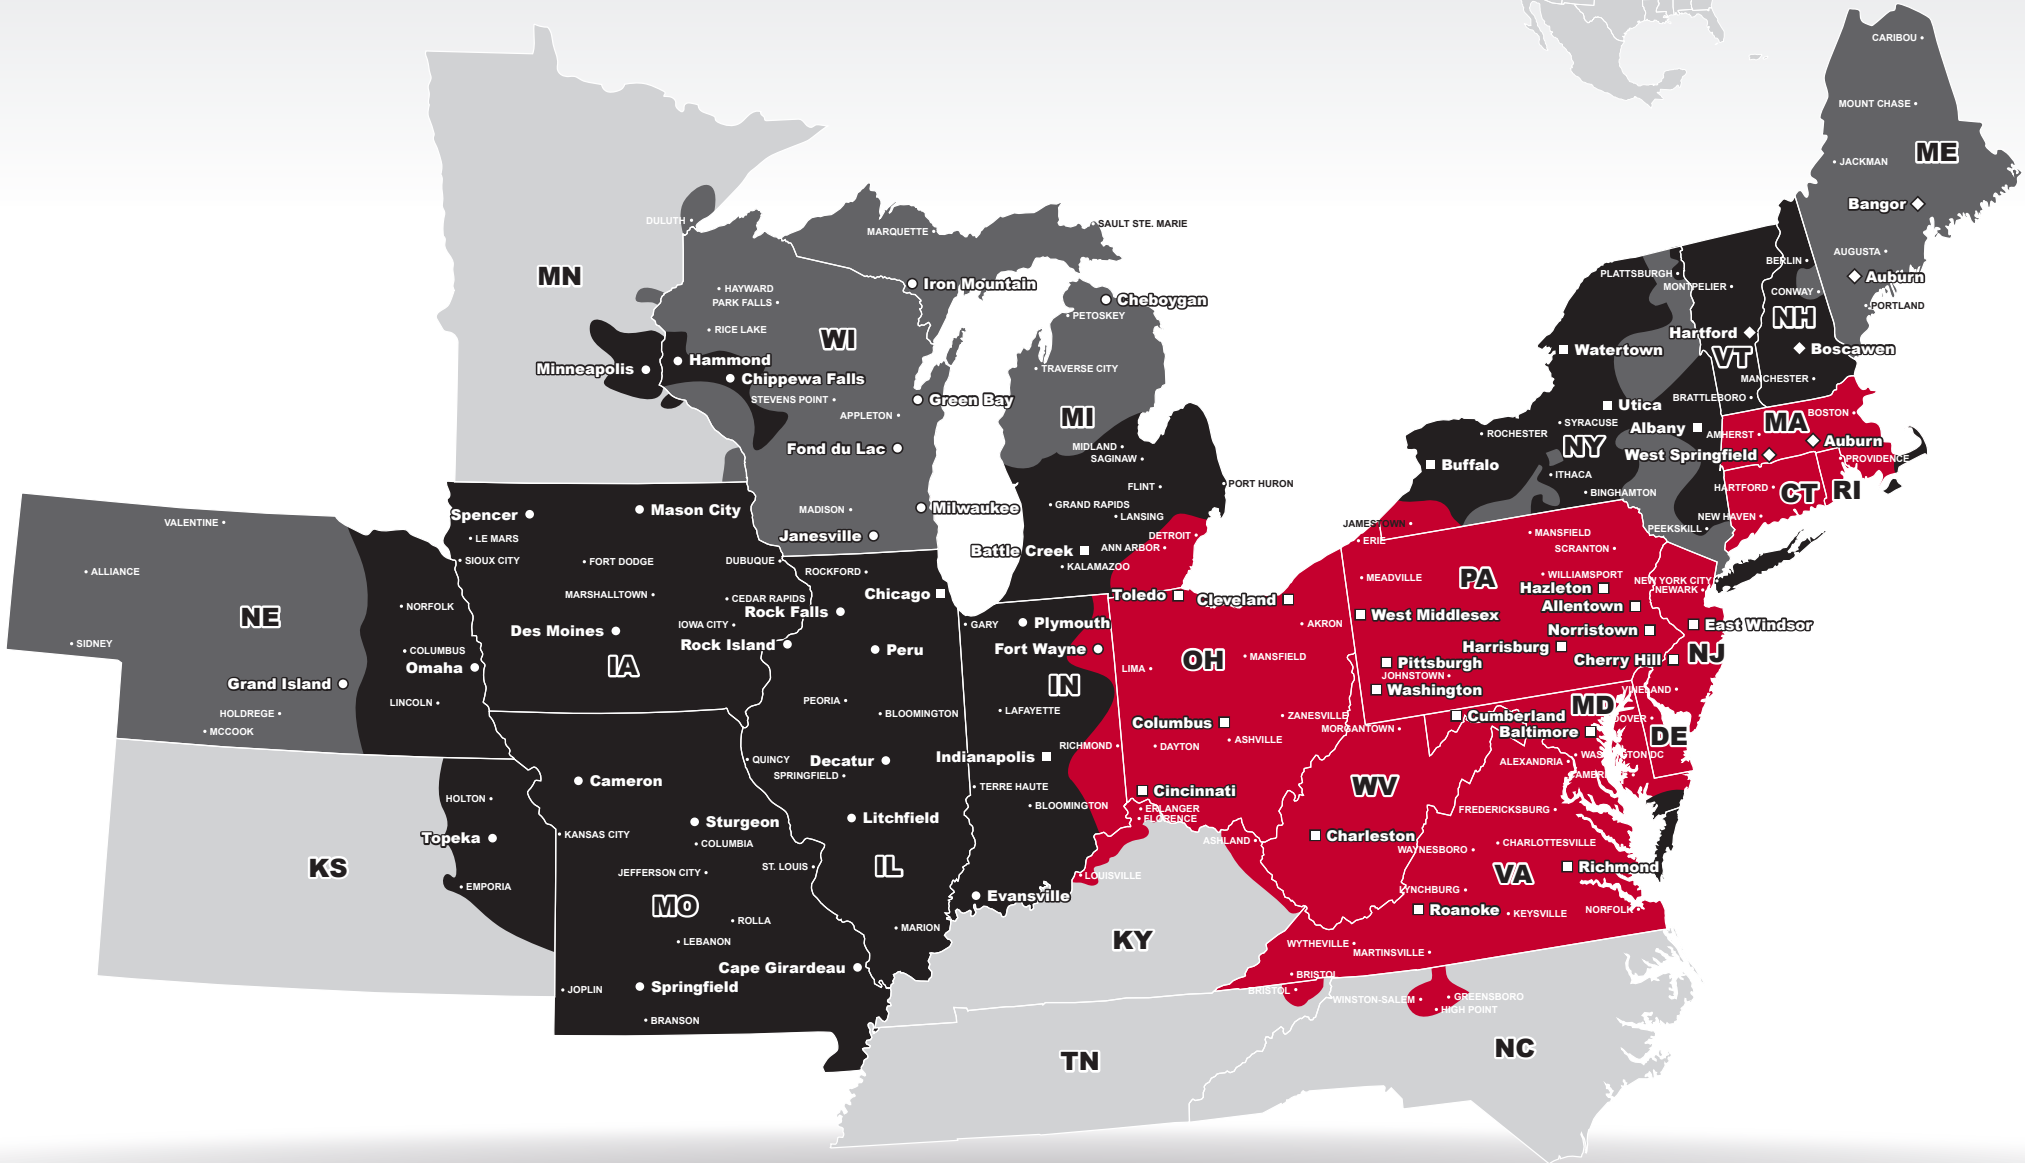

LTL MAP CUMBERLAND

10901 Day Road Southeast, Cumberland, MD 21502

Ph: 1-301-777-0909 | Ph: 1-800-767-2862 | Fax: 1-301-777-8009

**LTL • DEDICATED • DRAYAGE • EXPEDITE
FREEZE PROTECTION • TRUCKLOAD • WAREHOUSE**

Coverage Areas

- PITT OHIO
- Dohrn Transfer
- Ross Express
- Seamless Coverage Across All of North America

PITT OHIO CORE SERVICE ■ 1 DAY ■ 2 DAYS ■ 3+ DAYS

□ PITT OHIO TERMINAL ○ DOHRN TRANSFER TERMINAL ◇ ROSS EXPRESS TERMINAL

Note: This map is a representation of transit days to major metro areas in these states. For up-to-date, zip-to-zip transit times and a full list of terminal locations, please visit our website at www.pittohio.com.