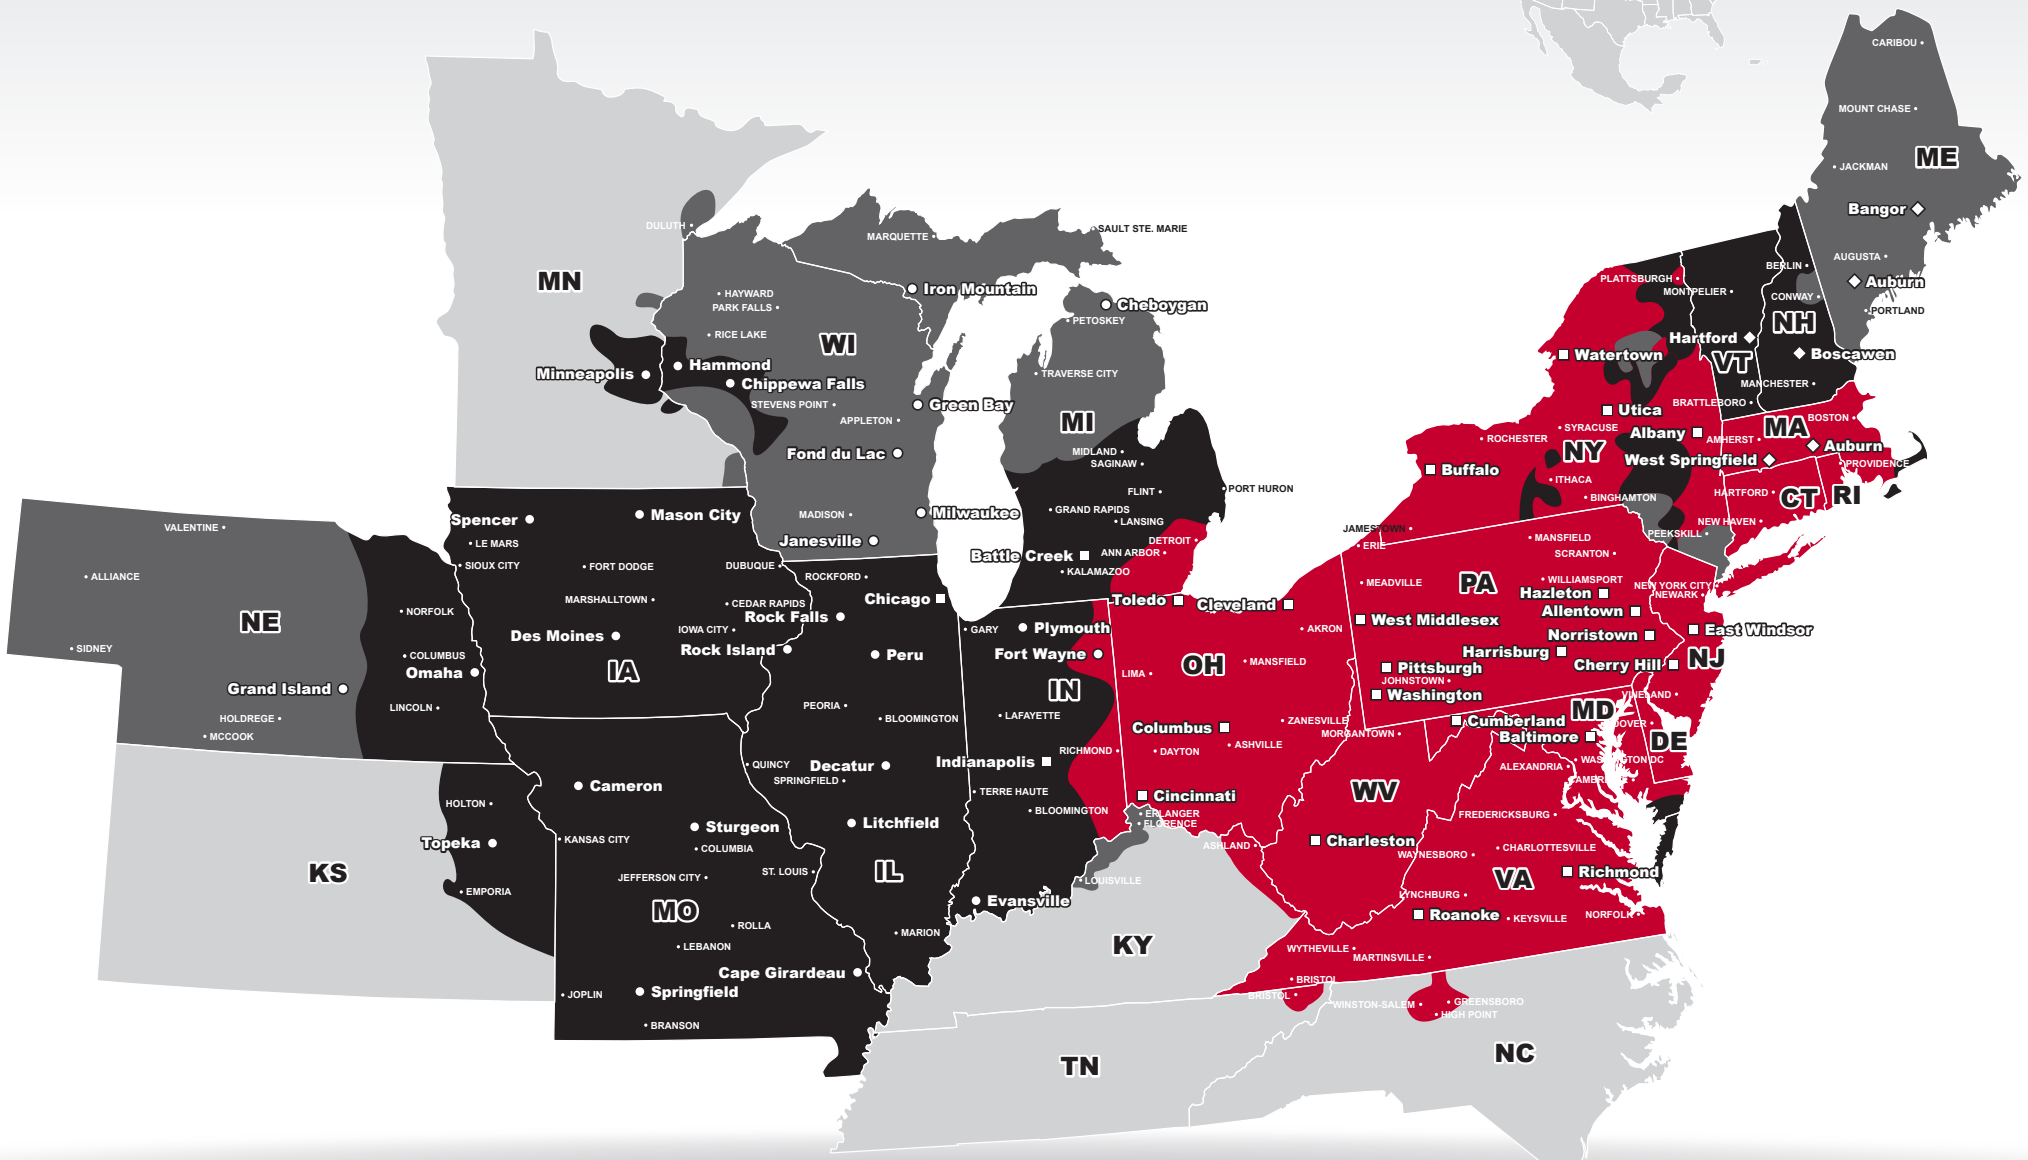

LTL MAP EAST WINDSOR

209 Whitehead Road, Hamilton Township, NJ 08619

Ph: 1-609-890-2086 | Ph: 1-877-325-9463 | Fax: 1-609-890-2063

**LTL • DEDICATED • DRAYAGE • EXPEDITE
FREEZE PROTECTION • TRUCKLOAD • WAREHOUSE**

Coverage Areas

- PITT OHIO
- Dohrn Transfer
- Ross Express
- Seamless Coverage Across All of North America

PITT OHIO CORE SERVICE ■ 1 DAY ■ 2 DAYS ■ 3+ DAYS

□ PITT OHIO TERMINAL ○ DOHRN TRANSFER TERMINAL ◇ ROSS EXPRESS TERMINAL

Note: This map is a representation of transit days to major metro areas in these states. For up-to-date, zip-to-zip transit times and a full list of terminal locations, please visit our website at www.pittohio.com.