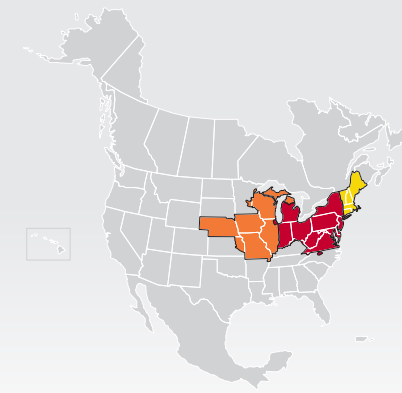

LTL MAP EAST WINDSOR

209 Whitehead Road, Hamilton Township, NJ 08619

Ph: 1-609-890-2086 | Ph: 1-877-325-9463 | Fax: 1-609-890-2063

**LTL • DEDICATED • DRAYAGE • EXPEDITE
FREEZE PROTECTION • TRUCKLOAD • WAREHOUSE**

Coverage Areas

- PITT OHIO
- Dohrn Transfer
- Ross Express
- Seamless Coverage Across All of North America

PITT OHIO CORE SERVICE ■ 1 DAY ■ 2 DAYS ■ 3+ DAYS

□ PITT OHIO TERMINAL ○ DOHRN TRANSFER TERMINAL ◇ ROSS EXPRESS TERMINAL

Note: This map is a representation of transit days to major metro areas in these states. For up-to-date, zip-to-zip transit times and a full list of terminal locations, please visit our website at www.pittohio.com.