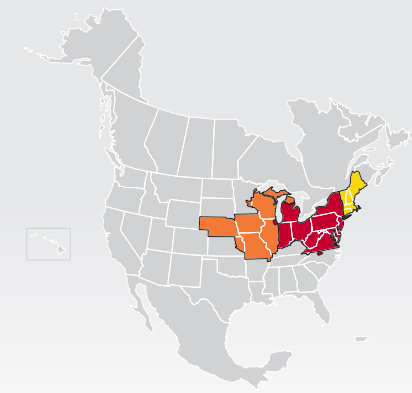

LTL MAP HARRISBURG

5641 Grayson Road, Harrisburg, PA 17111

Ph: 1-717-558-8473 | Ph: 1-800-669-4277 | Fax: 1-717-558-9359

**LTL • DEDICATED • DRAYAGE • EXPEDITE
FREEZE PROTECTION • TRUCKLOAD • WAREHOUSE**

Coverage Areas

- PITT OHIO
- Dohrn Transfer
- Ross Express
- Seamless Coverage Across All of North America

PITT OHIO CORE SERVICE ■ 1 DAY ■ 2 DAYS ■ 3+ DAYS

□ PITT OHIO TERMINAL ○ DOHRN TRANSFER TERMINAL ◇ ROSS EXPRESS TERMINAL

Note: This map is a representation of transit days to major metro areas in these states. For up-to-date, zip-to-zip transit times and a full list of terminal locations, please visit our website at www.pittohio.com.