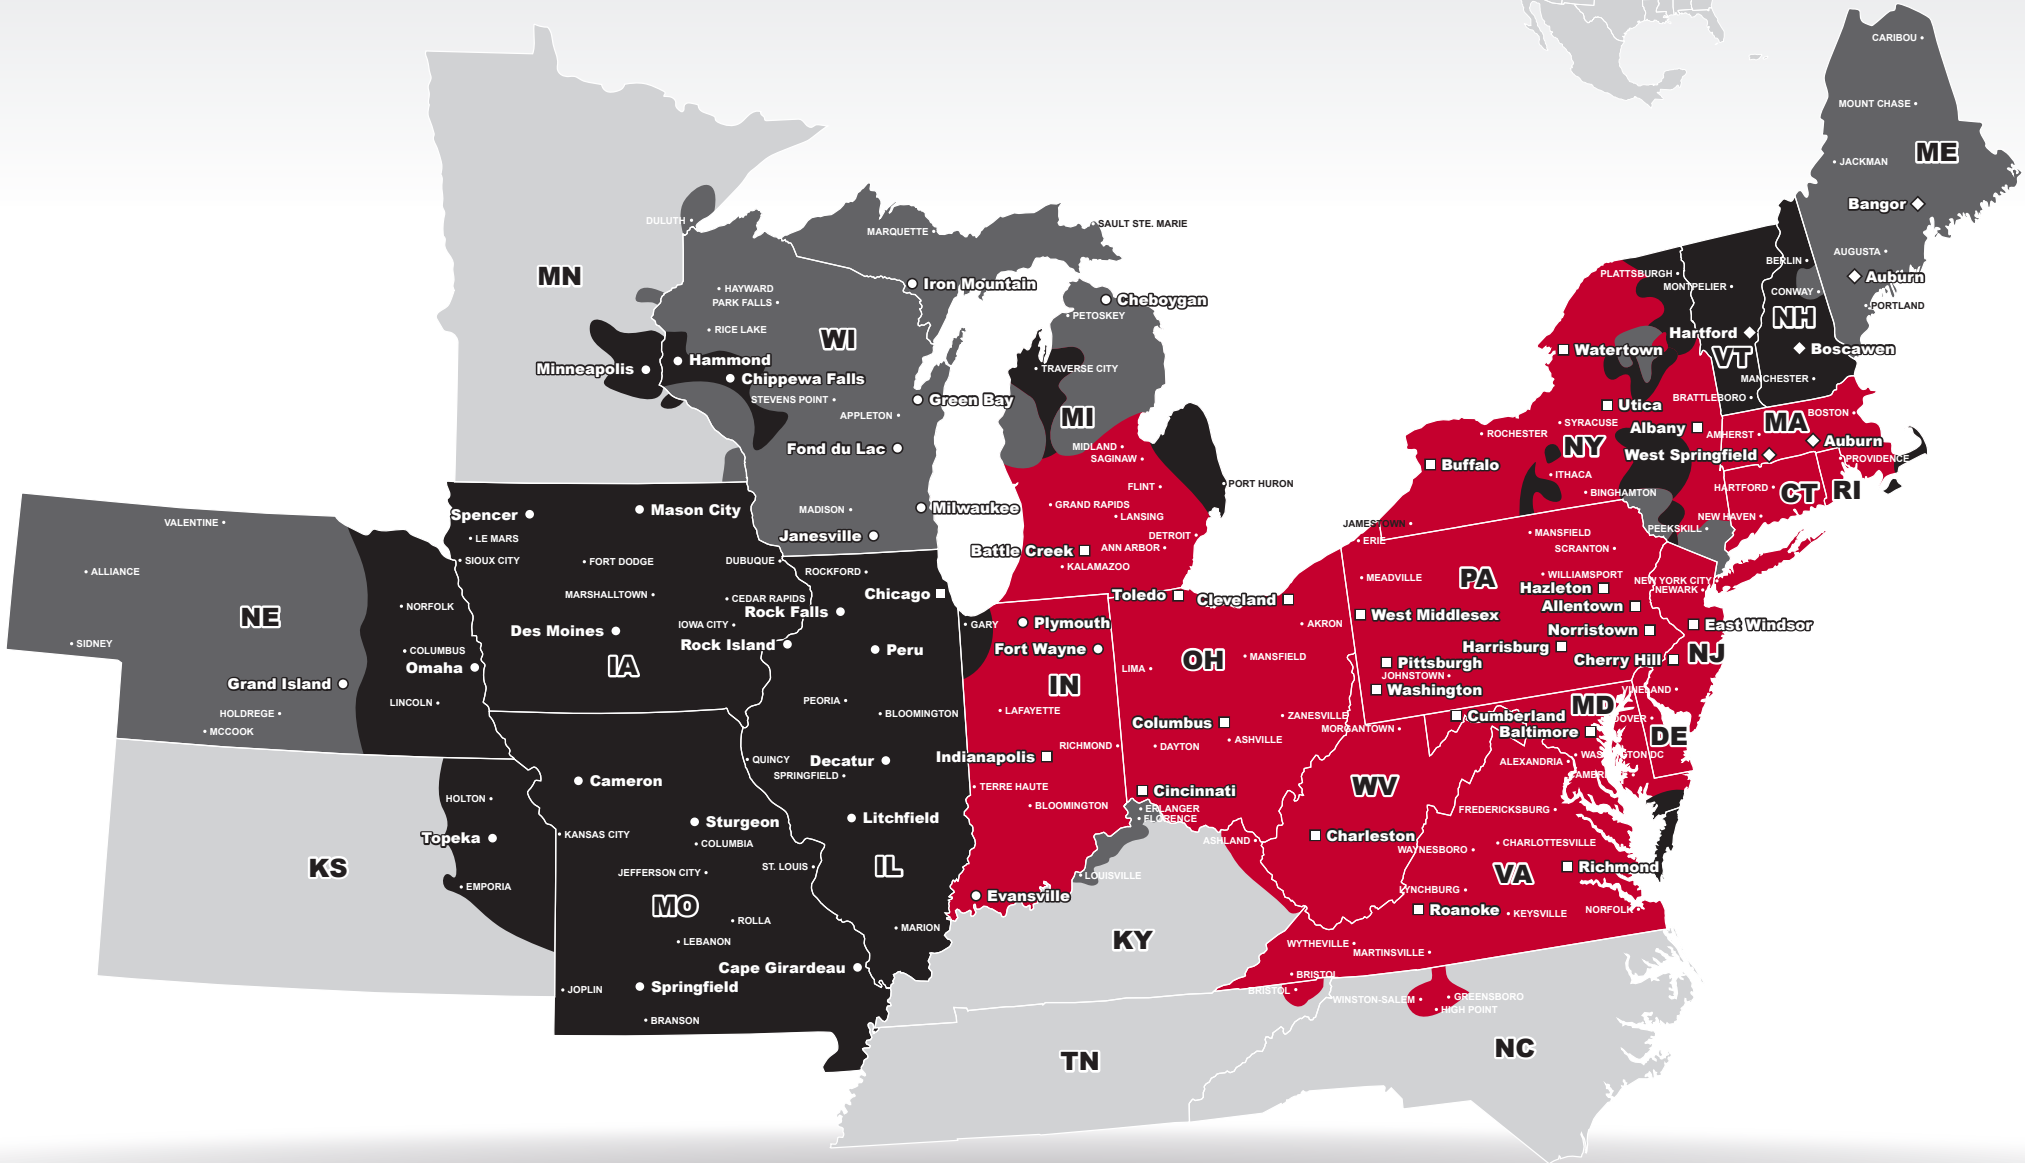

LTL MAP HARRISBURG

5641 Grayson Road, Harrisburg, PA 17111

Ph: 1-717-558-8473 | Ph: 1-800-669-4277 | Fax: 1-717-558-9359

**LTL • DEDICATED • DRAYAGE • EXPEDITE
FREEZE PROTECTION • TRUCKLOAD • WAREHOUSE**

Coverage Areas

- PITT OHIO
- Dohrn Transfer
- Ross Express
- Seamless Coverage Across All of North America

PITT OHIO CORE SERVICE ■ 1 DAY ■ 2 DAYS ■ 3+ DAYS

□ PITT OHIO TERMINAL ○ DOHRN TRANSFER TERMINAL ◇ ROSS EXPRESS TERMINAL

Note: This map is a representation of transit days to major metro areas in these states. For up-to-date, zip-to-zip transit times and a full list of terminal locations, please visit our website at www.pittohio.com.