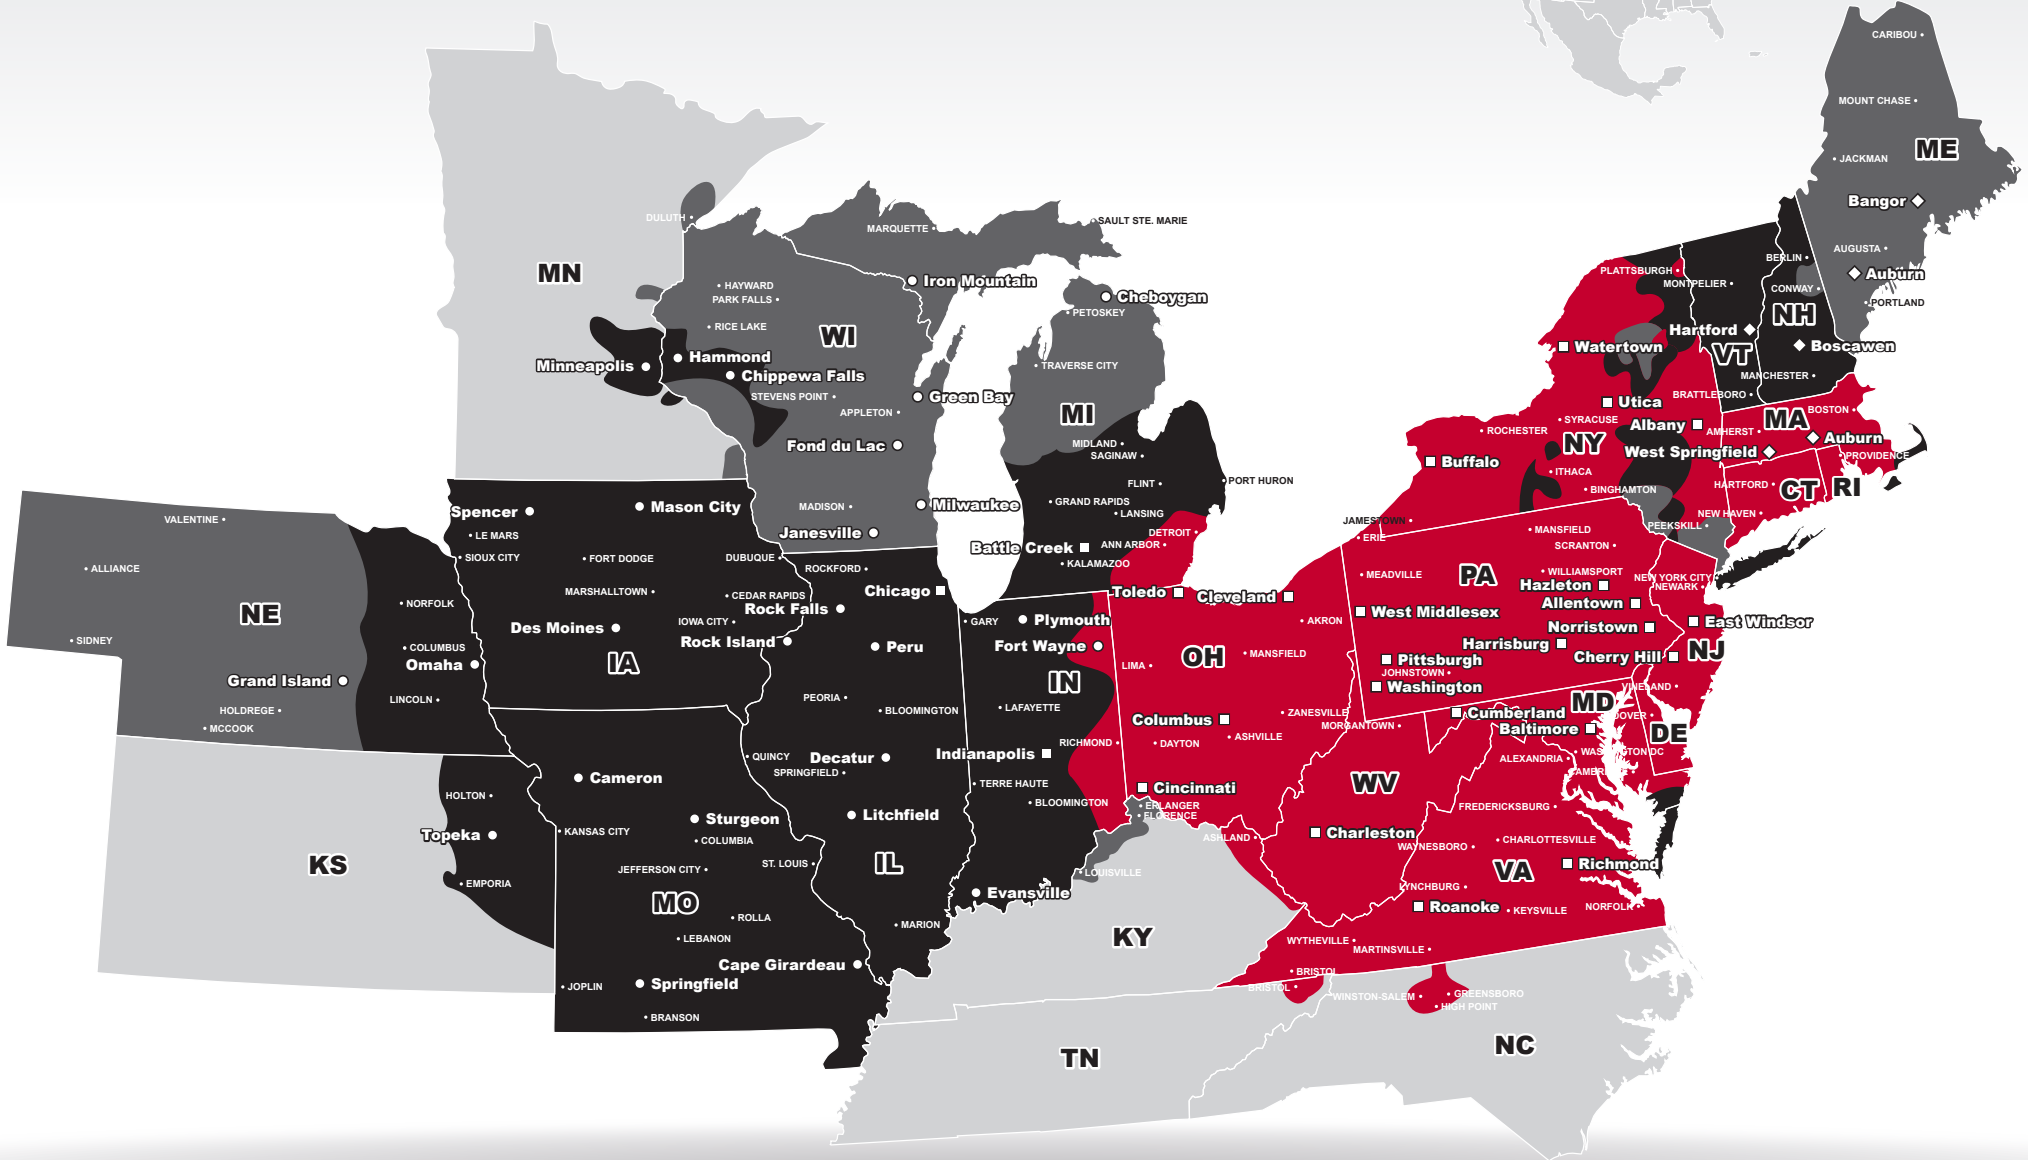

LTL MAP HAZLETON

588 Oak Ridge Road, Humboldt Industrial Park, Hazleton, PA 18202
Ph: 1-570-384-5051 | Ph: 1-800-472-4038 | Fax: 1-570-384-5057

**LTL • DEDICATED • DRAYAGE • EXPEDITE
FREEZE PROTECTION • TRUCKLOAD • WAREHOUSE**

Coverage Areas
■ PITT OHIO
■ Dohrn Transfer
■ Ross Express
■ Seamless Coverage Across All of North America

PITT OHIO CORE SERVICE ■ 1 DAY ■ 2 DAYS ■ 3+ DAYS

□ PITT OHIO TERMINAL ○ DOHRN TRANSFER TERMINAL ◇ ROSS EXPRESS TERMINAL

Note: This map is a representation of transit days to major metro areas in these states. For up-to-date, zip-to-zip transit times and a full list of terminal locations, please visit our website at www.pittohio.com.