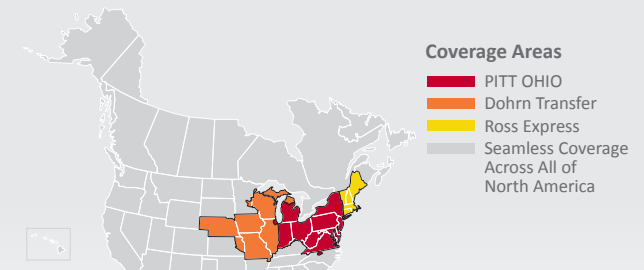

Coverage Areas
■ PITT OHIO
■ Dohrn Transfer
■ Ross Express
■ Seamless Coverage Across All of North America

PITT OHIO CORE SERVICE ■ 1 DAY ■ 2 DAYS ■ 3+ DAYS

□ PITT OHIO TERMINAL ○ DOHRN TRANSFER TERMINAL ◇ ROSS EXPRESS TERMINAL

Note: This map is a representation of transit days to major metro areas in these states. For up-to-date, zip-to-zip transit times and a full list of terminal locations, please visit our website at www.pittohio.com.