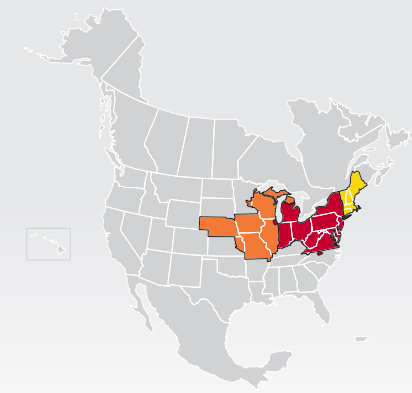

LTL MAP INDIANAPOLIS

1235 Terminal Road, Indianapolis, IN 46217

Ph: 1-317-241-9802 | Ph: 1-888-449-1566 | Fax: 1-317-243-9270

**LTL • DEDICATED • DRAYAGE • EXPEDITE
FREEZE PROTECTION • TRUCKLOAD • WAREHOUSE**

Coverage Areas

- PITT OHIO
- Dohrn Transfer
- Ross Express
- Seamless Coverage Across All of North America

PITT OHIO CORE SERVICE ■ 1 DAY ■ 2 DAYS ■ 3+ DAYS

PITT OHIO TERMINAL DOHRN TRANSFER TERMINAL ROSS EXPRESS TERMINAL

Note: This map is a representation of transit days to major metro areas in these states. For up-to-date, zip-to-zip transit times and a full list of terminal locations, please visit our website at www.pittohio.com.