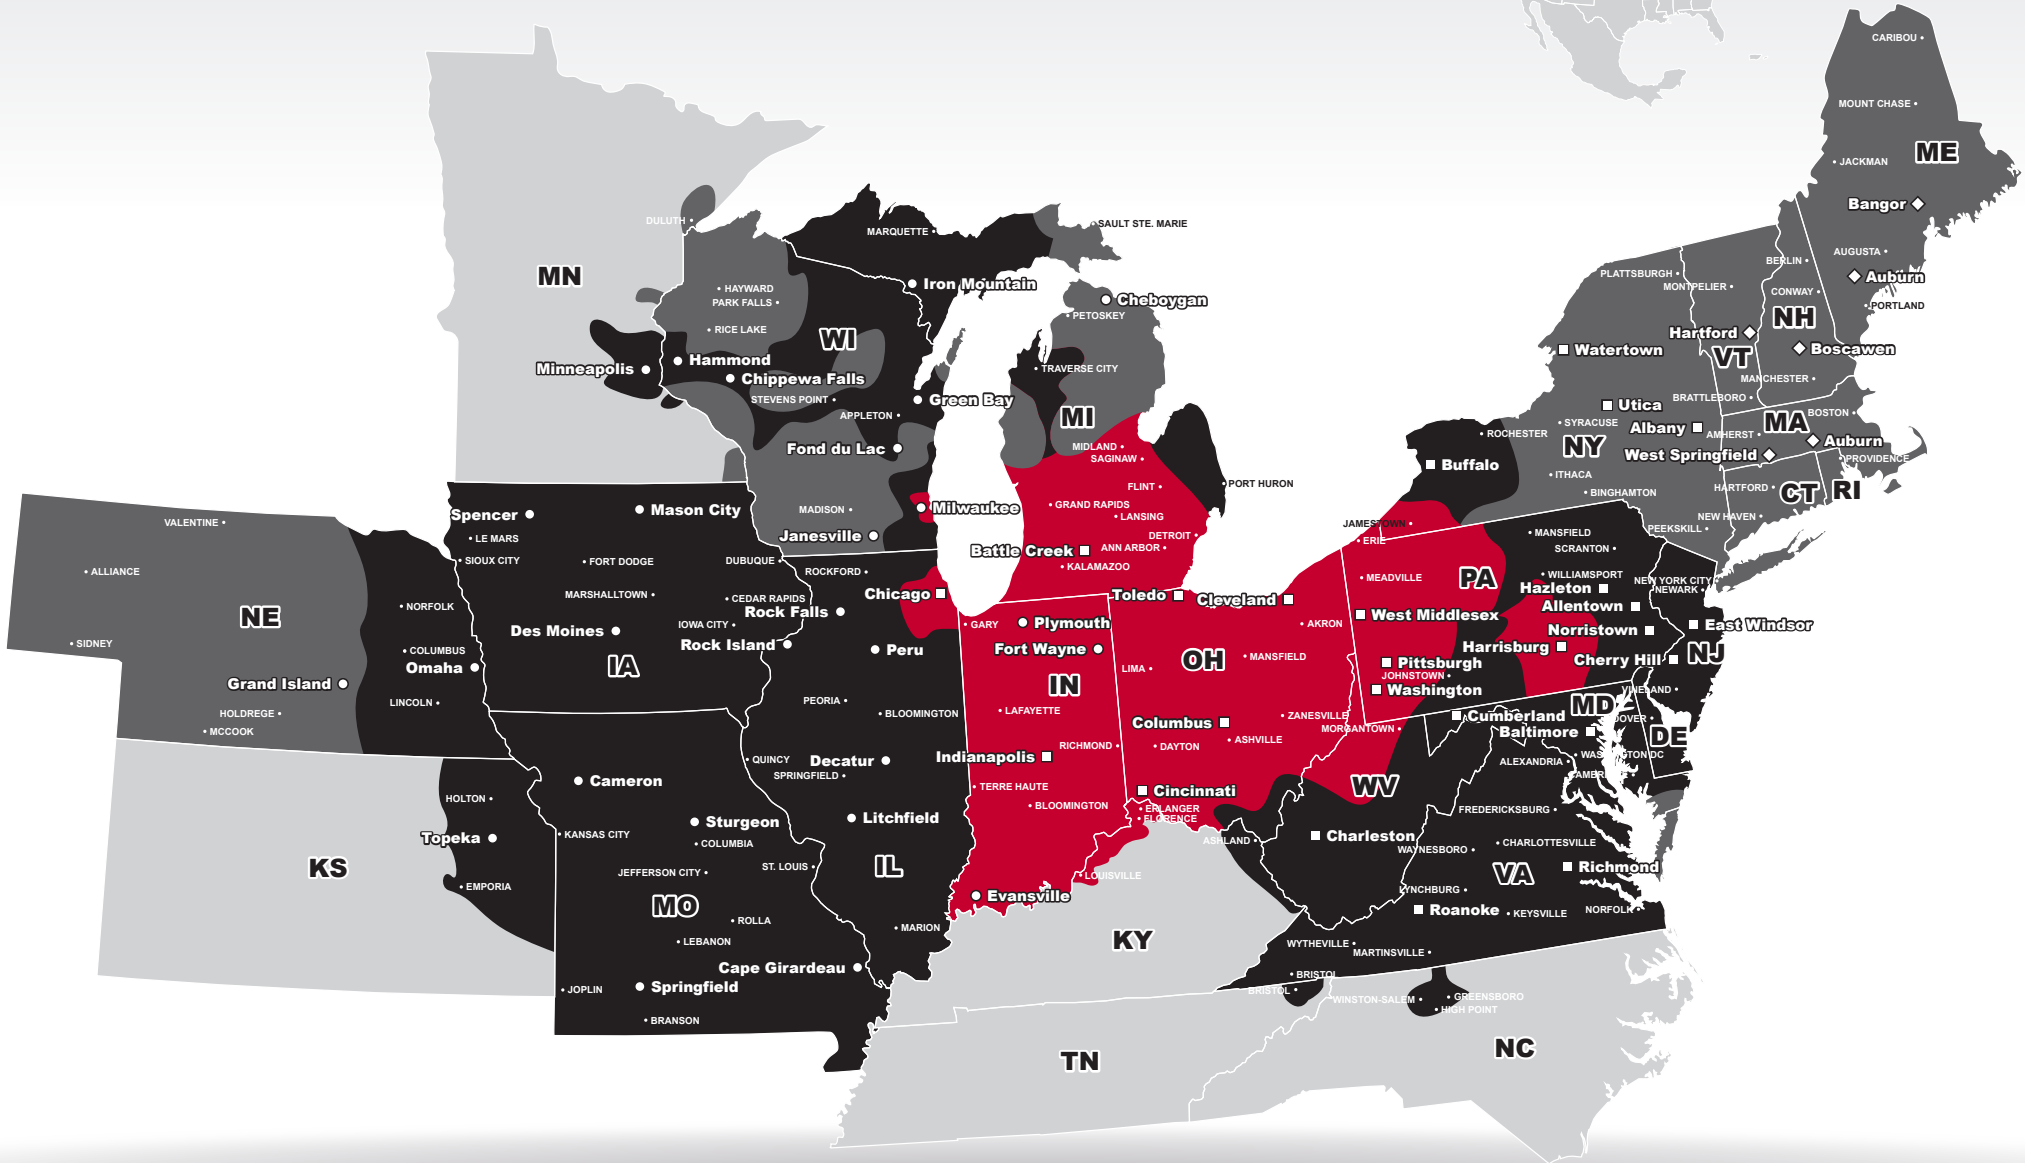

LTL MAP INDIANAPOLIS

1235 Terminal Road, Indianapolis, IN 46217

Ph: 1-317-241-9802 | Ph: 1-888-449-1566 | Fax: 1-317-243-9270

**LTL • DEDICATED • DRAYAGE • EXPEDITE
FREEZE PROTECTION • TRUCKLOAD • WAREHOUSE**

Coverage Areas

- PITT OHIO
- Dohrn Transfer
- Ross Express
- Seamless Coverage Across All of North America

PITT OHIO CORE SERVICE ■ 1 DAY ■ 2 DAYS ■ 3+ DAYS

PITT OHIO TERMINAL DOHRN TRANSFER TERMINAL ROSS EXPRESS TERMINAL

Note: This map is a representation of transit days to major metro areas in these states. For up-to-date, zip-to-zip transit times and a full list of terminal locations, please visit our website at www.pittohio.com.