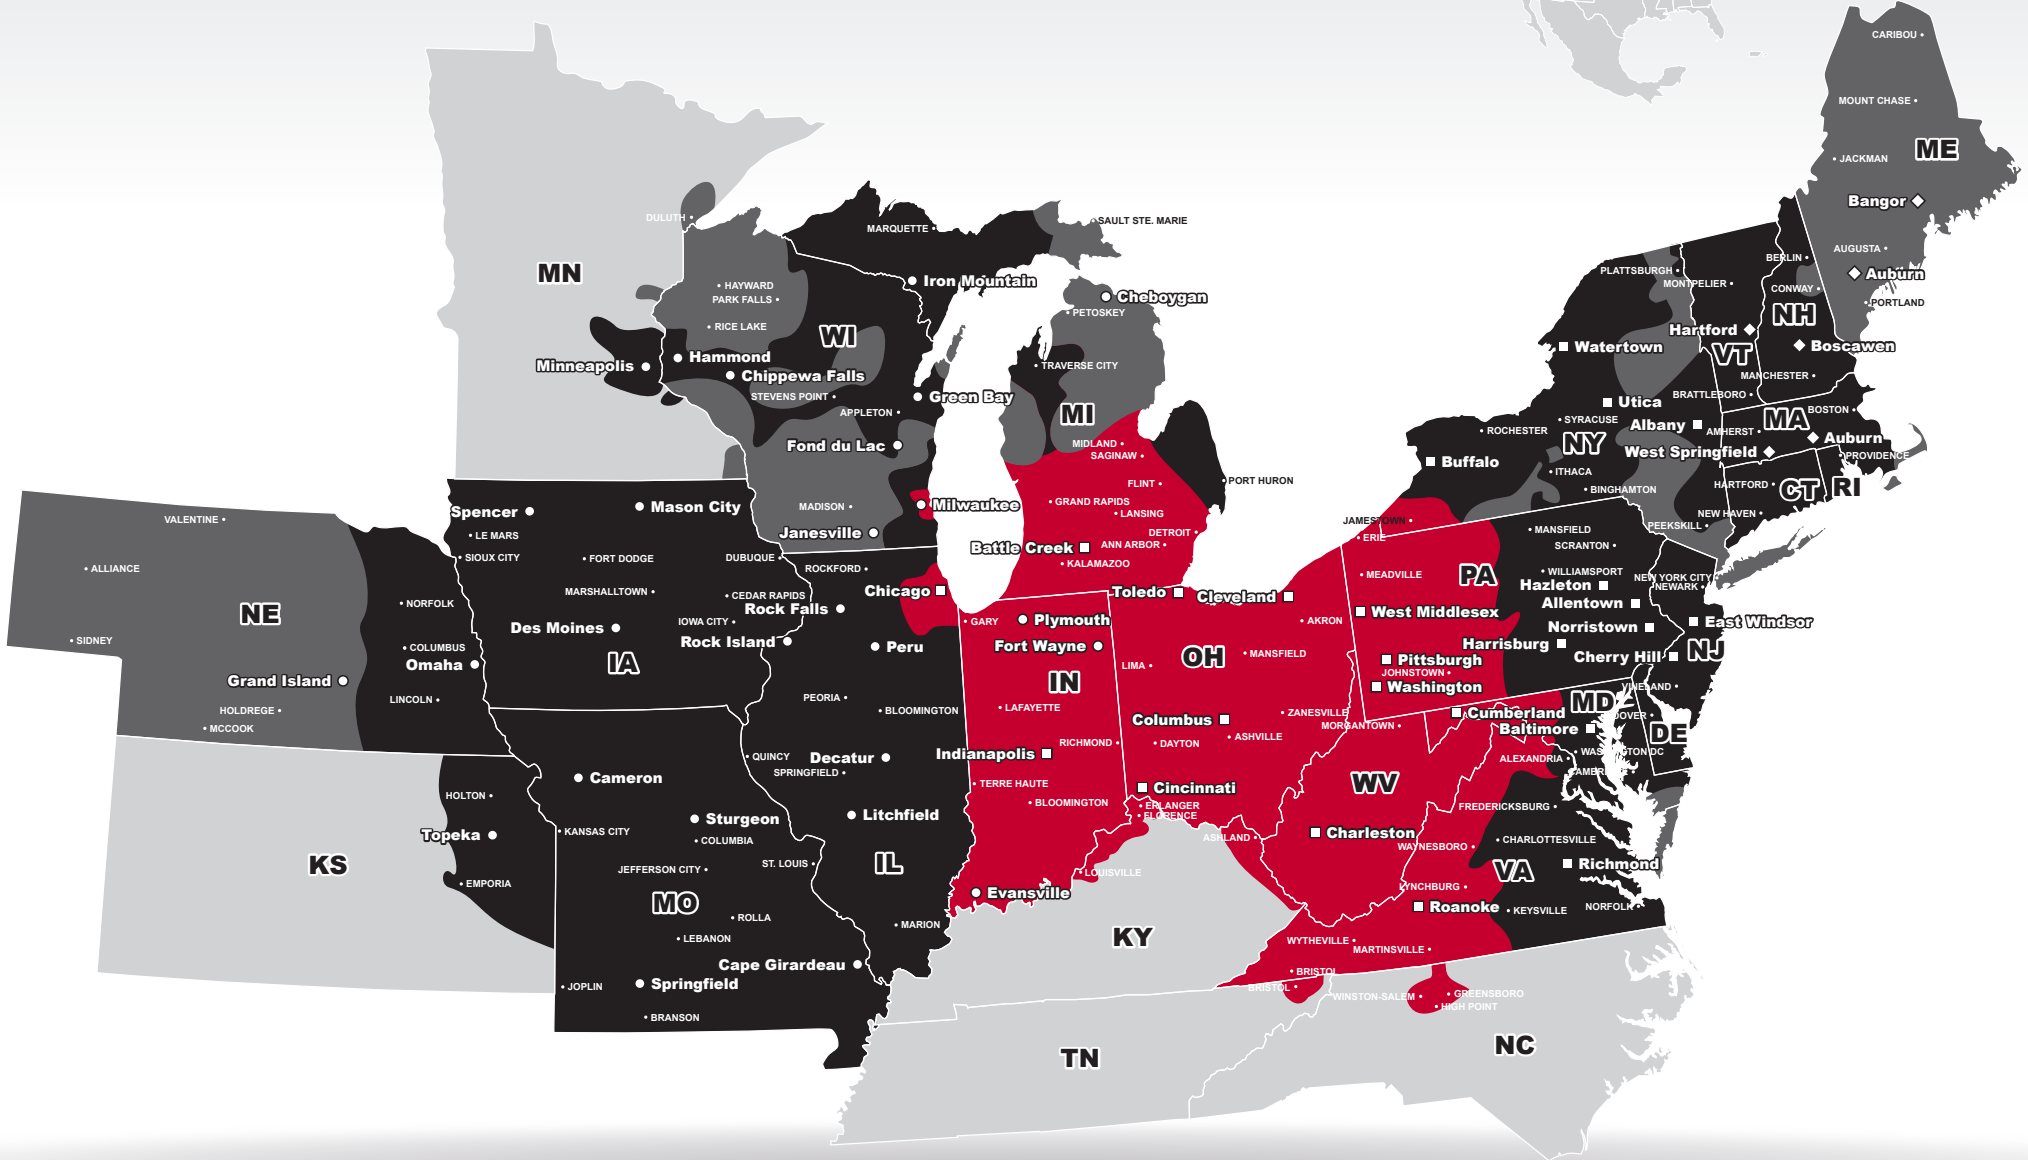

LTL MAP LOUISVILLE

Served by our Cincinnati Terminal

5000 Duff Drive, Cincinnati, OH 45246

Ph: 1-513-860-3424 | Ph: 1-800-765-4165 | Fax: 1-513-860-3430

**LTL • DEDICATED • DRAYAGE • EXPEDITE
FREEZE PROTECTION • TRUCKLOAD • WAREHOUSE**

Coverage Areas

- PITT OHIO
- Dohrn Transfer
- Ross Express
- Seamless Coverage Across All of North America

PITT OHIO CORE SERVICE ■ 1 DAY ■ 2 DAYS ■ 3+ DAYS

□ PITT OHIO TERMINAL ○ DOHRN TRANSFER TERMINAL ◇ ROSS EXPRESS TERMINAL

Note: This map is a representation of transit days to major metro areas in these states. For up-to-date, zip-to-zip transit times and a full list of terminal locations, please visit our website at www.pittohio.com.