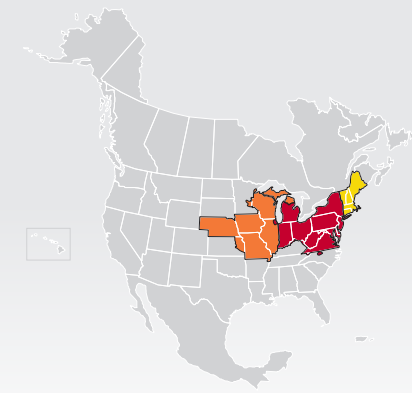

LTL MAP LOUISVILLE

Served by our Cincinnati Terminal

5000 Duff Drive, Cincinnati, OH 45246

Ph: 1-513-860-3424 | Ph: 1-800-765-4165 | Fax: 1-513-860-3430

**LTL • DEDICATED • DRAYAGE • EXPEDITE
FREEZE PROTECTION • TRUCKLOAD • WAREHOUSE**

Coverage Areas

- PITT OHIO
- Dohrn Transfer
- Ross Express
- Seamless Coverage Across All of North America

PITT OHIO CORE SERVICE ■ 1 DAY ■ 2 DAYS ■ 3+ DAYS

□ PITT OHIO TERMINAL ○ DOHRN TRANSFER TERMINAL ◇ ROSS EXPRESS TERMINAL

Note: This map is a representation of transit days to major metro areas in these states. For up-to-date, zip-to-zip transit times and a full list of terminal locations, please visit our website at www.pittohio.com.