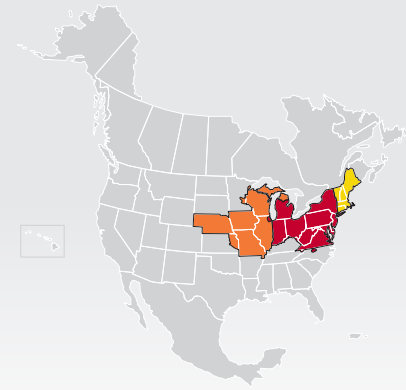

LTL MAP NORRISTOWN

541 Hollow Road, Phoenixville, PA 19460

Ph: 1-610-983-3905 | Ph: 1-800-669-6257 | Fax: 1-610-983-3907

**LTL • DEDICATED • DRAYAGE • EXPEDITE
FREEZE PROTECTION • TRUCKLOAD • WAREHOUSE**

Coverage Areas

- PITT OHIO
- Dohrn Transfer
- Ross Express
- Seamless Coverage Across All of North America

PITT OHIO CORE SERVICE ■ 1 DAY ■ 2 DAYS ■ 3+ DAYS

□ PITT OHIO TERMINAL ○ DOHRN TRANSFER TERMINAL ◇ ROSS EXPRESS TERMINAL

Note: This map is a representation of transit days to major metro areas in these states. For up-to-date, zip-to-zip transit times and a full list of terminal locations, please visit our website at www.pittohio.com.