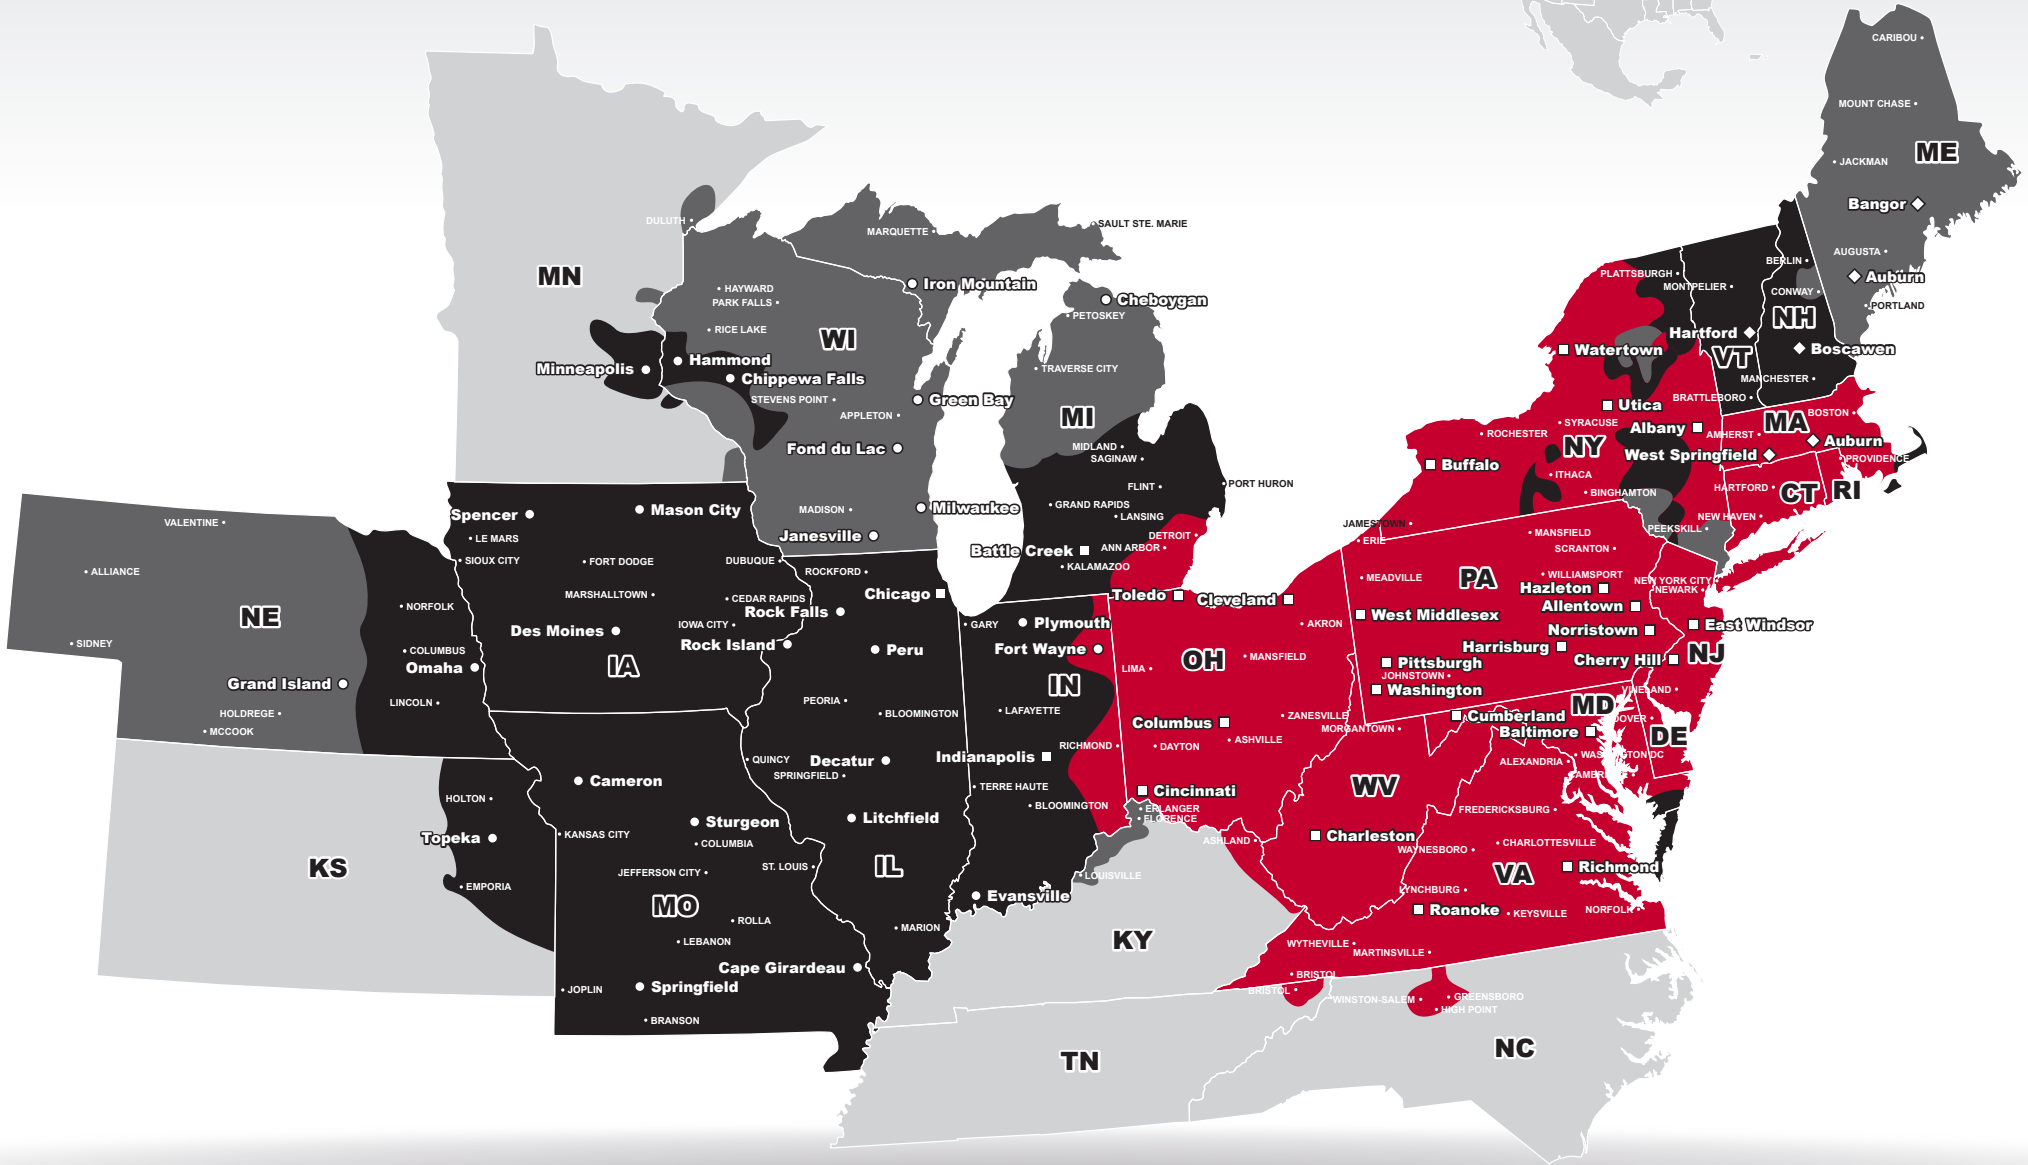

LTL MAP NORRISTOWN

541 Hollow Road, Phoenixville, PA 19460

Ph: 1-610-983-3905 | Ph: 1-800-669-6257 | Fax: 1-610-983-3907

**LTL • DEDICATED • DRAYAGE • EXPEDITE
FREEZE PROTECTION • TRUCKLOAD • WAREHOUSE**

Coverage Areas

- PITT OHIO
- Dohrn Transfer
- Ross Express
- Seamless Coverage Across All of North America

PITT OHIO CORE SERVICE ■ 1 DAY ■ 2 DAYS ■ 3+ DAYS

□ PITT OHIO TERMINAL ○ DOHRN TRANSFER TERMINAL ◇ ROSS EXPRESS TERMINAL

Note: This map is a representation of transit days to major metro areas in these states. For up-to-date, zip-to-zip transit times and a full list of terminal locations, please visit our website at www.pittohio.com.