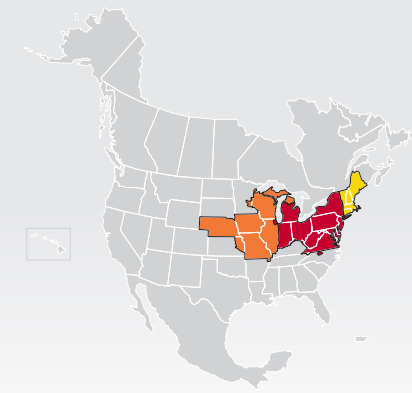

LTL MAP PITTSBURGH

1 Rich Hill Road, Cheswick, PA 15024

Ph: 1-412-232-3015 | Ph: 1-800-366-7488 | Fax: 1-412-208-2868

**LTL • DEDICATED • DRAYAGE • EXPEDITE
FREEZE PROTECTION • TRUCKLOAD • WAREHOUSE**

Coverage Areas

- PITT OHIO
- Dohrn Transfer
- Ross Express
- Seamless Coverage Across All of North America

PITT OHIO CORE SERVICE ■ 1 DAY ■ 2 DAYS ■ 3+ DAYS

PITT OHIO TERMINAL DOHRN TRANSFER TERMINAL ROSS EXPRESS TERMINAL

Note: This map is a representation of transit days to major metro areas in these states. For up-to-date, zip-to-zip transit times and a full list of terminal locations, please visit our website at www.pittohio.com.