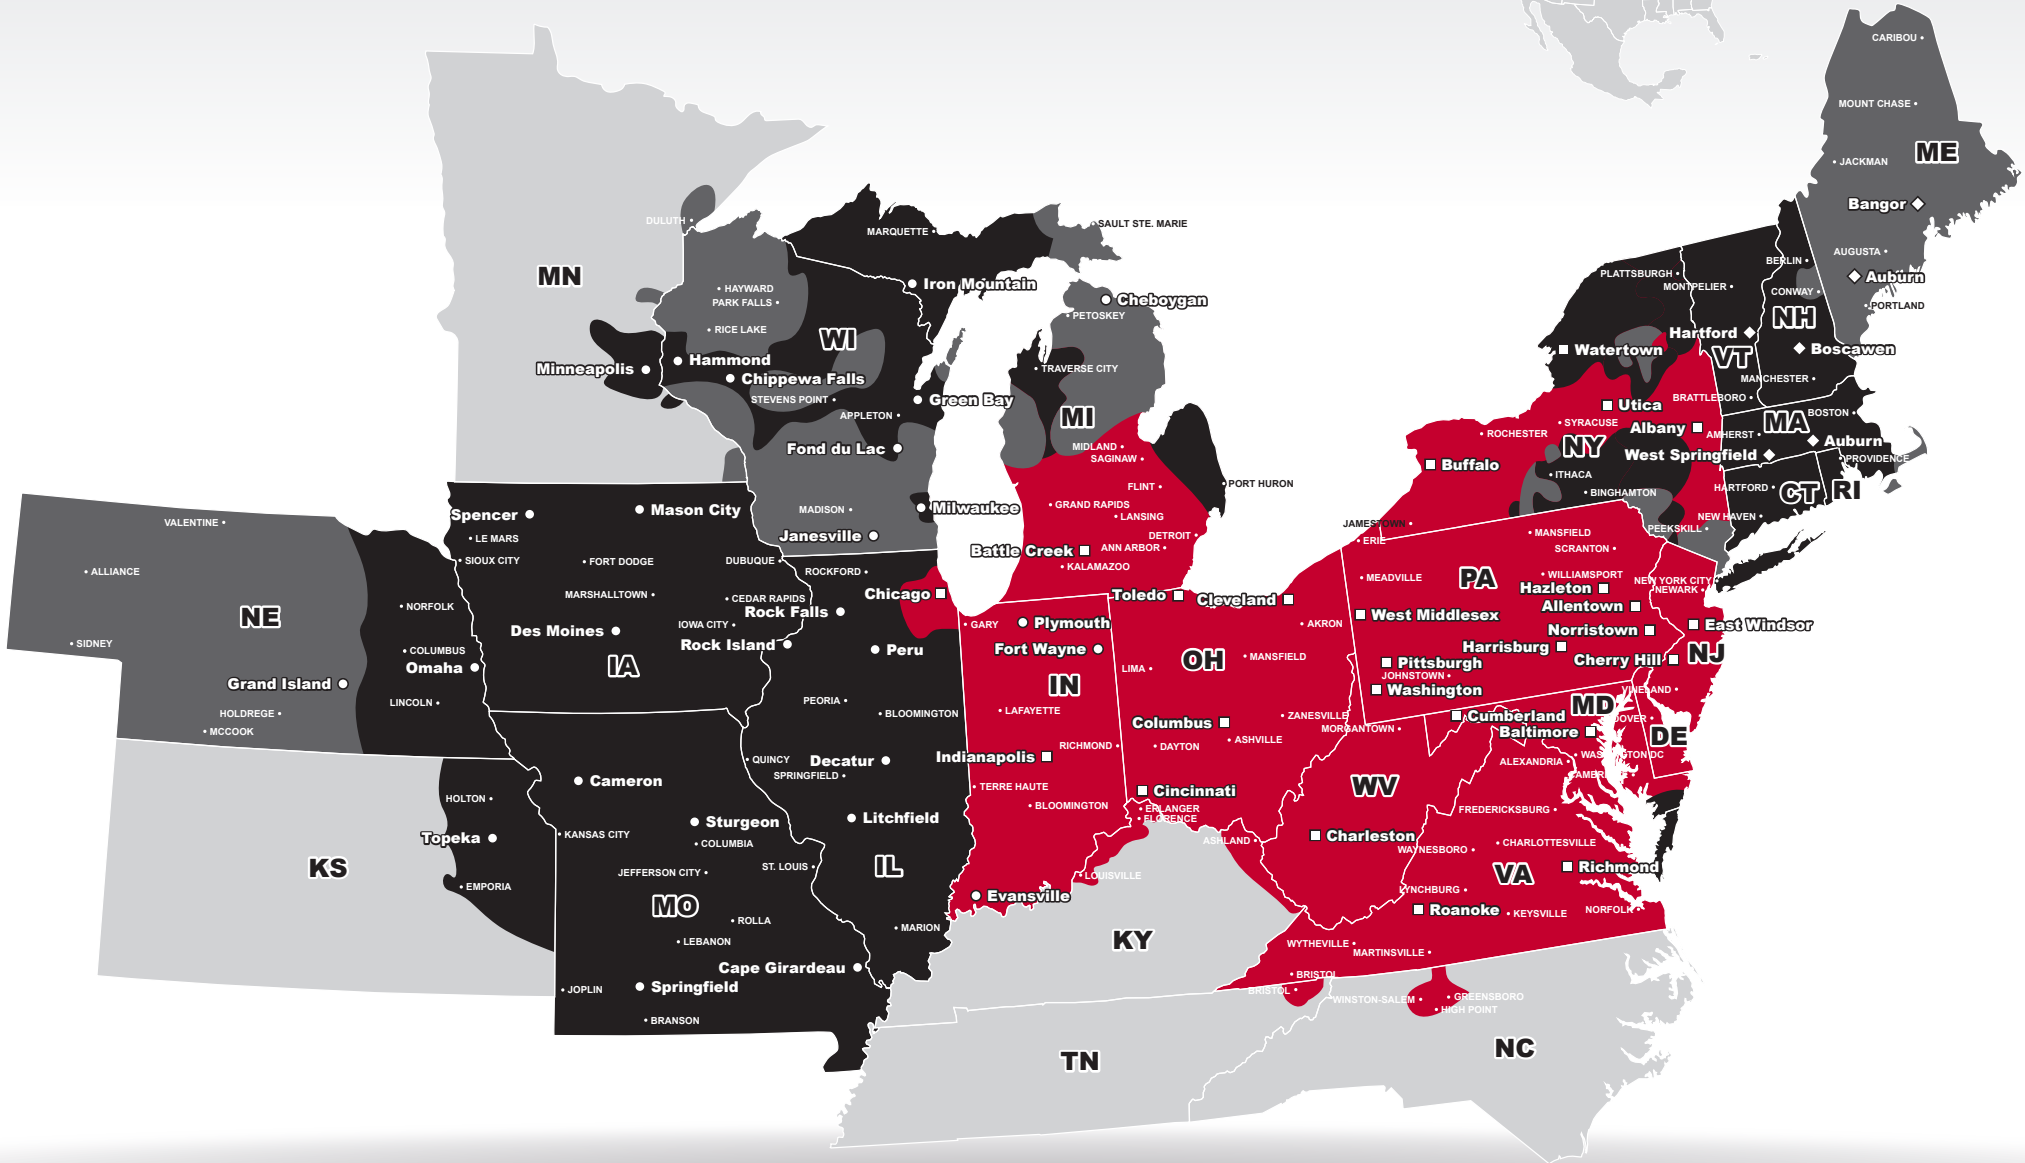

LTL MAP PITTSBURGH

1 Rich Hill Road, Cheswick, PA 15024

Ph: 1-412-232-3015 | Ph: 1-800-366-7488 | Fax: 1-412-208-2868

**LTL • DEDICATED • DRAYAGE • EXPEDITE
FREEZE PROTECTION • TRUCKLOAD • WAREHOUSE**

Coverage Areas

- PITT OHIO
- Dohrn Transfer
- Ross Express
- Seamless Coverage Across All of North America

PITT OHIO CORE SERVICE ■ 1 DAY ■ 2 DAYS ■ 3+ DAYS

PITT OHIO TERMINAL DOHRN TRANSFER TERMINAL ROSS EXPRESS TERMINAL

Note: This map is a representation of transit days to major metro areas in these states. For up-to-date, zip-to-zip transit times and a full list of terminal locations, please visit our website at www.pittohio.com.