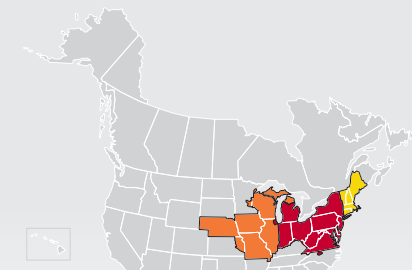

LTL MAP RICHMOND

2000 Crossblades Street, Richmond, VA 23237
Ph: 1-804-275-5812 | Ph: 1-888-279-2382 | Fax: 1-804-743-2545

LTL • DEDICATED • DRAYAGE • EXPEDITE
FREEZE PROTECTION • TRUCKLOAD • WAREHOUSE

Coverage Areas

- PITT OHIO
- Dohrn Transfer
- Ross Express
- Seamless Coverage Across All of North America

PITT OHIO CORE SERVICE ■ 1 DAY ■ 2 DAYS ■ 3+ DAYS

PITT OHIO TERMINAL DOHRN TRANSFER TERMINAL ROSS EXPRESS TERMINAL

Note: This map is a representation of transit days to major metro areas in these states. For up-to-date, zip-to-zip transit times and a full list of terminal locations, please visit our website at www.pittohio.com.