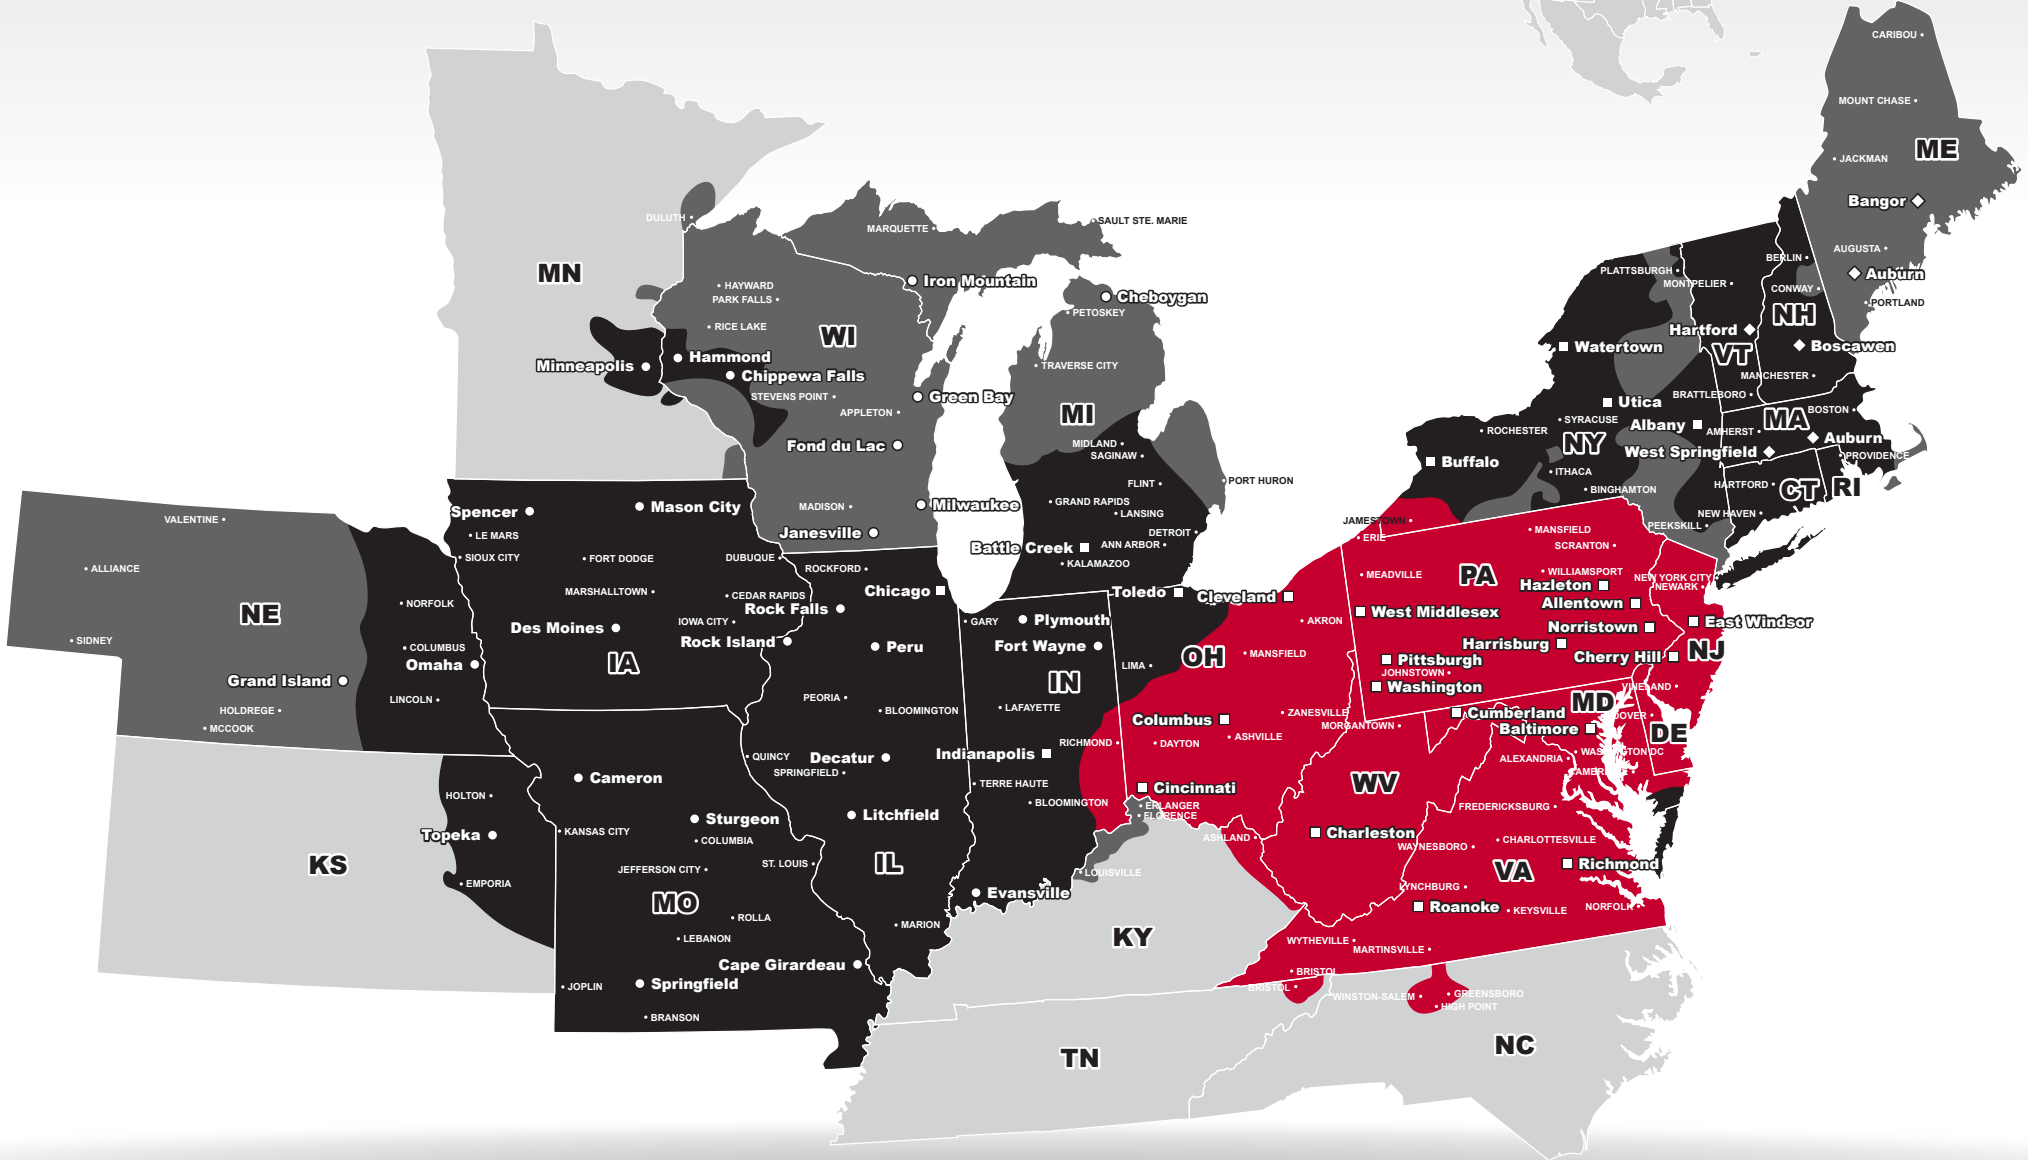

LTL MAP RICHMOND

2000 Crossblades Street, Richmond, VA 23237
Ph: 1-804-275-5812 | Ph: 1-888-279-2382 | Fax: 1-804-743-2545

LTL • DEDICATED • DRAYAGE • EXPEDITE
FREEZE PROTECTION • TRUCKLOAD • WAREHOUSE

Coverage Areas

- PITT OHIO
- Dohrn Transfer
- Ross Express
- Seamless Coverage Across All of North America

PITT OHIO CORE SERVICE ■ 1 DAY ■ 2 DAYS ■ 3+ DAYS

PITT OHIO TERMINAL DOHRN TRANSFER TERMINAL ROSS EXPRESS TERMINAL

Note: This map is a representation of transit days to major metro areas in these states. For up-to-date, zip-to-zip transit times and a full list of terminal locations, please visit our website at www.pittohio.com.