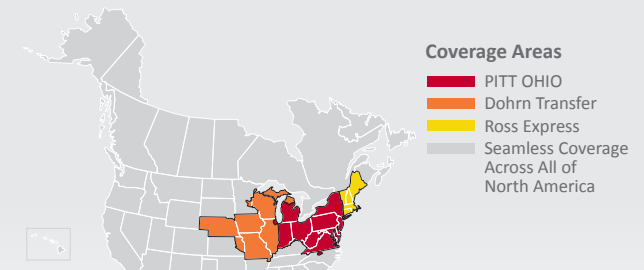

LTL MAP ROANOKE

1712 Plantation Road Northeast, Roanoke, VA 24012
Ph: 1-540-857-8945 | Ph: 1-888-279-0082 | Fax: 1-540-857-8953

**LTL • DEDICATED • DRAYAGE • EXPEDITE
FREEZE PROTECTION • TRUCKLOAD • WAREHOUSE**

Coverage Areas
■ PITT OHIO
■ Dohrn Transfer
■ Ross Express
■ Seamless Coverage Across All of North America

PITT OHIO CORE SERVICE ■ 1 DAY ■ 2 DAYS ■ 3+ DAYS

□ PITT OHIO TERMINAL ○ DOHRN TRANSFER TERMINAL ◇ ROSS EXPRESS TERMINAL

Note: This map is a representation of transit days to major metro areas in these states. For up-to-date, zip-to-zip transit times and a full list of terminal locations, please visit our website at www.pittohio.com.