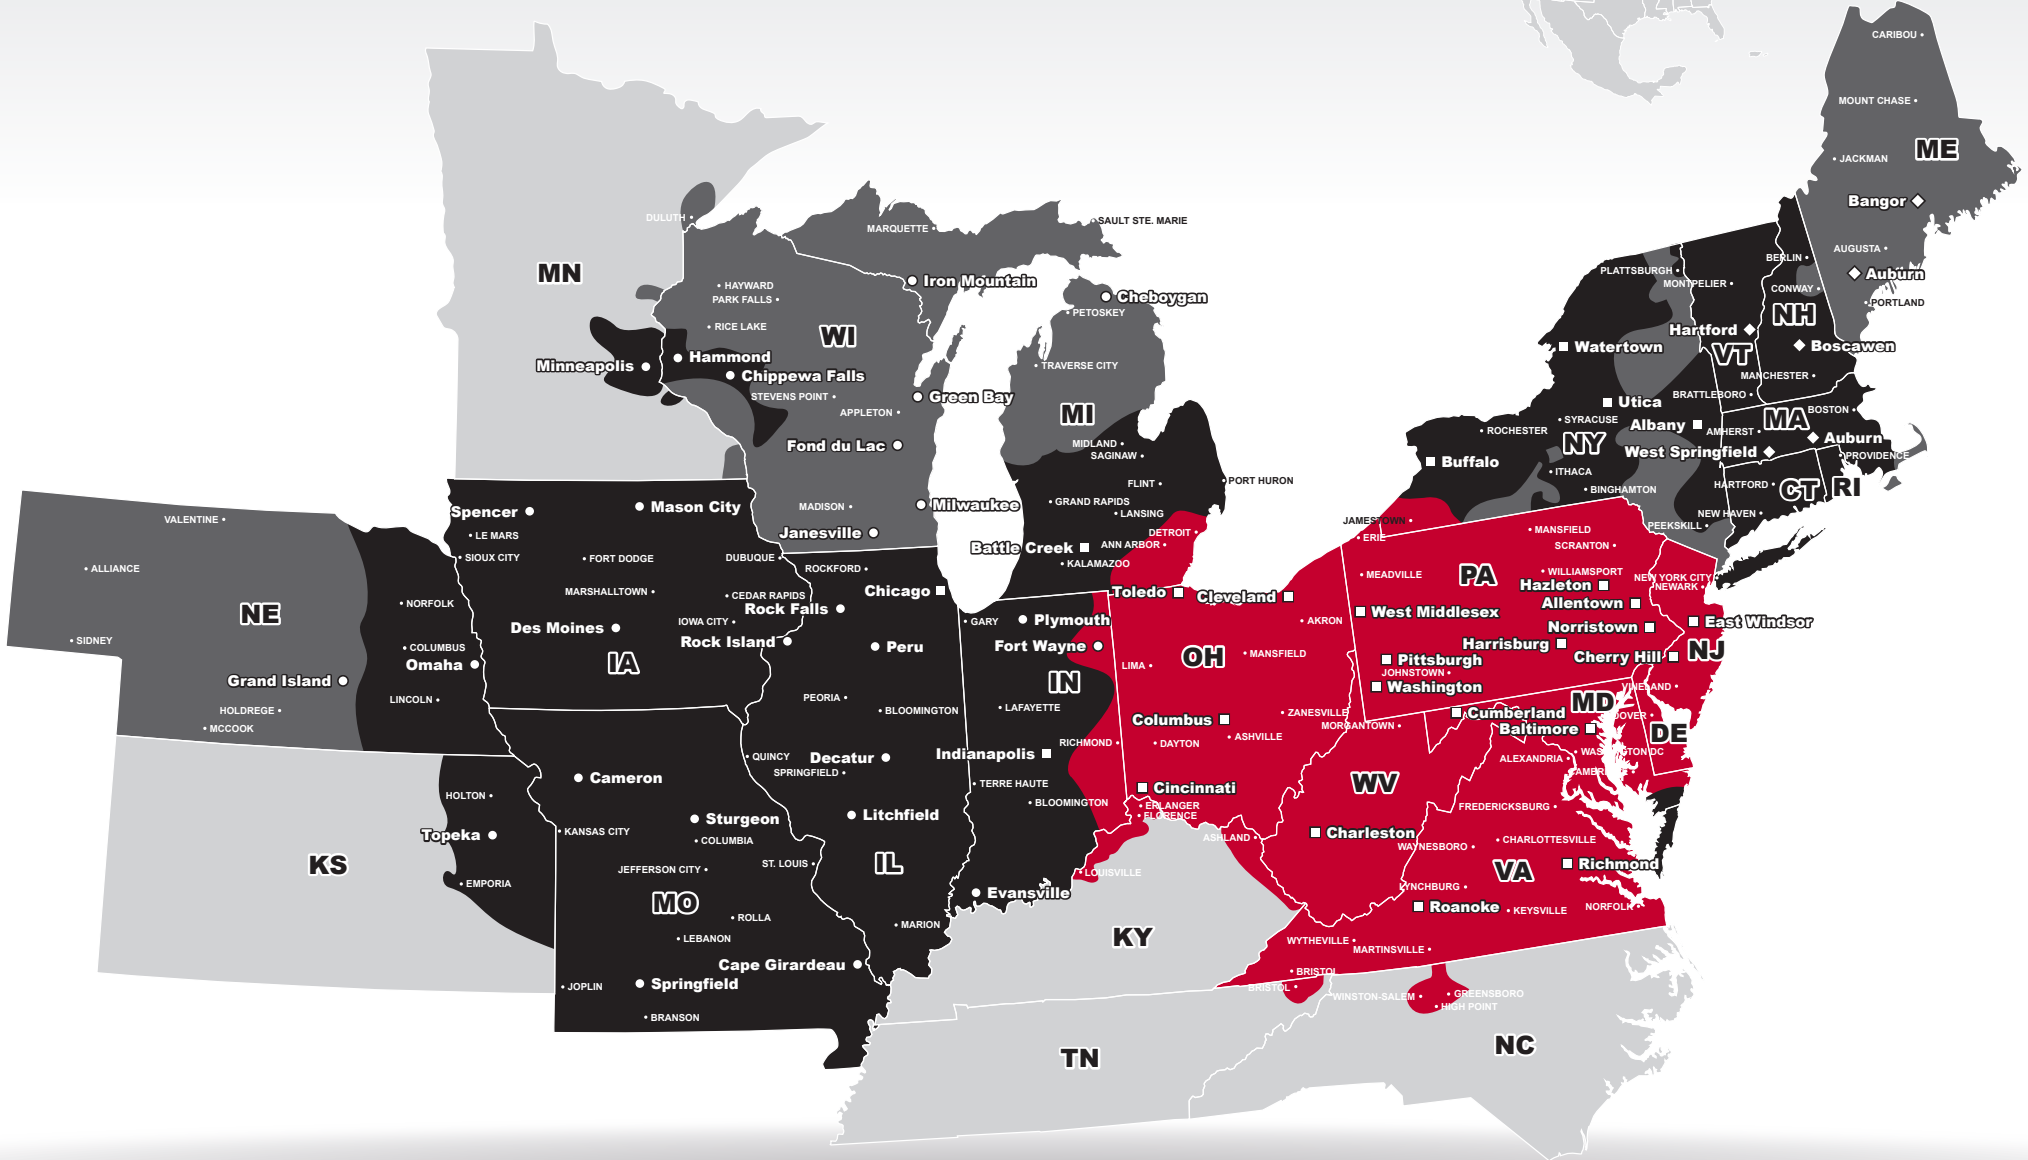

LTL MAP ROANOKE

1712 Plantation Road Northeast, Roanoke, VA 24012
Ph: 1-540-857-8945 | Ph: 1-888-279-0082 | Fax: 1-540-857-8953

**LTL • DEDICATED • DRAYAGE • EXPEDITE
FREEZE PROTECTION • TRUCKLOAD • WAREHOUSE**

Coverage Areas
■ PITT OHIO
■ Dohrn Transfer
■ Ross Express
■ Seamless Coverage Across All of North America

PITT OHIO CORE SERVICE ■ 1 DAY ■ 2 DAYS ■ 3+ DAYS

□ PITT OHIO TERMINAL ○ DOHRN TRANSFER TERMINAL ◇ ROSS EXPRESS TERMINAL

Note: This map is a representation of transit days to major metro areas in these states. For up-to-date, zip-to-zip transit times and a full list of terminal locations, please visit our website at www.pittohio.com.