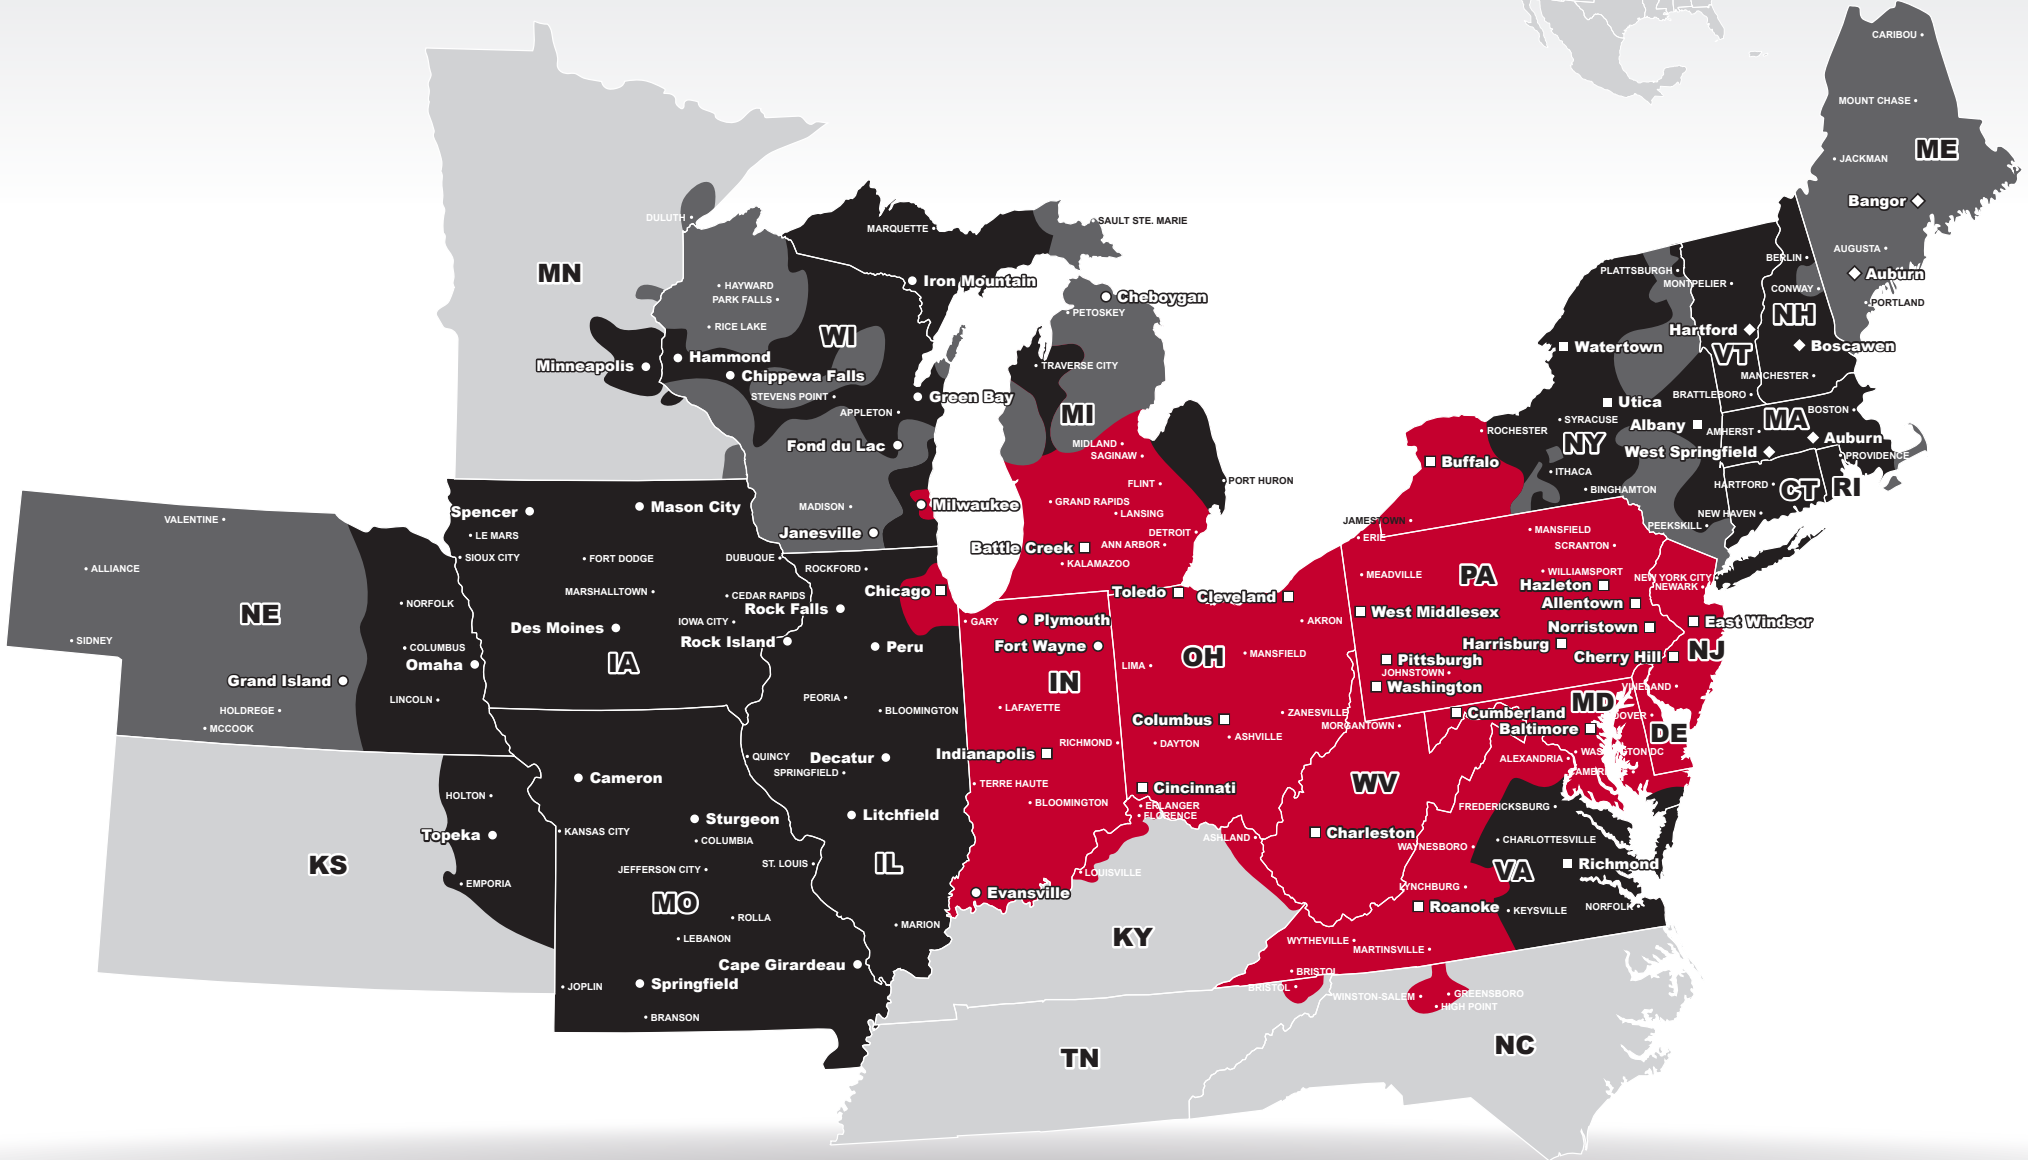

# LTL MAP TOLEDO

1800 Frenchtown Center Road, Monroe, MI 48162  
Ph: 1-419-729-8173 | Ph: 1-888-644-7488 | Fax: 1-419-729-2894

**LTL • DEDICATED • DRAYAGE • EXPEDITE  
FREEZE PROTECTION • TRUCKLOAD • WAREHOUSE**

**Coverage Areas**  
■ PITT OHIO  
■ Dohrn Transfer  
■ Ross Express  
■ Seamless Coverage Across All of North America

PITT OHIO CORE SERVICE ■ 1 DAY ■ 2 DAYS ■ 3+ DAYS

□ PITT OHIO TERMINAL ○ DOHRN TRANSFER TERMINAL ◇ ROSS EXPRESS TERMINAL

Note: This map is a representation of transit days to major metro areas in these states. For up-to-date, zip-to-zip transit times and a full list of terminal locations, please visit our website at [www.pittohio.com](http://www.pittohio.com).