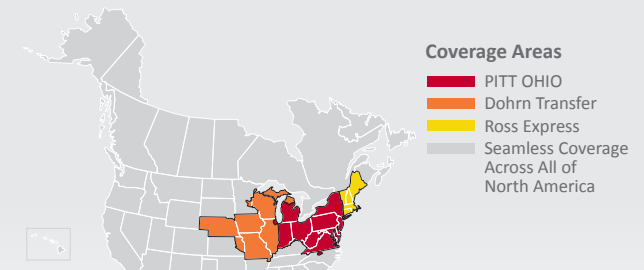

# LTL MAP TOLEDO

1800 Frenchtown Center Road, Monroe, MI 48162  
Ph: 1-419-729-8173 | Ph: 1-888-644-7488 | Fax: 1-419-729-2894

**LTL • DEDICATED • DRAYAGE • EXPEDITE  
FREEZE PROTECTION • TRUCKLOAD • WAREHOUSE**

**Coverage Areas**  
■ PITT OHIO  
■ Dohrn Transfer  
■ Ross Express  
■ Seamless Coverage Across All of North America

PITT OHIO CORE SERVICE ■ 1 DAY ■ 2 DAYS ■ 3+ DAYS

□ PITT OHIO TERMINAL ○ DOHRN TRANSFER TERMINAL ◇ ROSS EXPRESS TERMINAL

Note: This map is a representation of transit days to major metro areas in these states. For up-to-date, zip-to-zip transit times and a full list of terminal locations, please visit our website at [www.pittohio.com](http://www.pittohio.com).