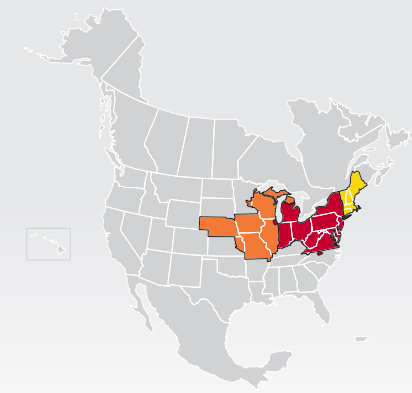

LTL MAP UTICA

9636 River Road, Marcy, NY 13403

Ph: 1-315-735-6491 | Ph: 1-800-836-0371 | Fax: 1-315-735-0970

LTL • DEDICATED • DRAYAGE • EXPEDITE
FREEZE PROTECTION • TRUCKLOAD • WAREHOUSE

Coverage Areas

- PITT OHIO
- Dohrn Transfer
- Ross Express
- Seamless Coverage Across All of North America

PITT OHIO CORE SERVICE ■ 1 DAY ■ 2 DAYS ■ 3+ DAYS

□ PITT OHIO TERMINAL ○ DOHRN TRANSFER TERMINAL ◇ ROSS EXPRESS TERMINAL

Note: This map is a representation of transit days to major metro areas in these states. For up-to-date, zip-to-zip transit times and a full list of terminal locations, please visit our website at www.pittohio.com.