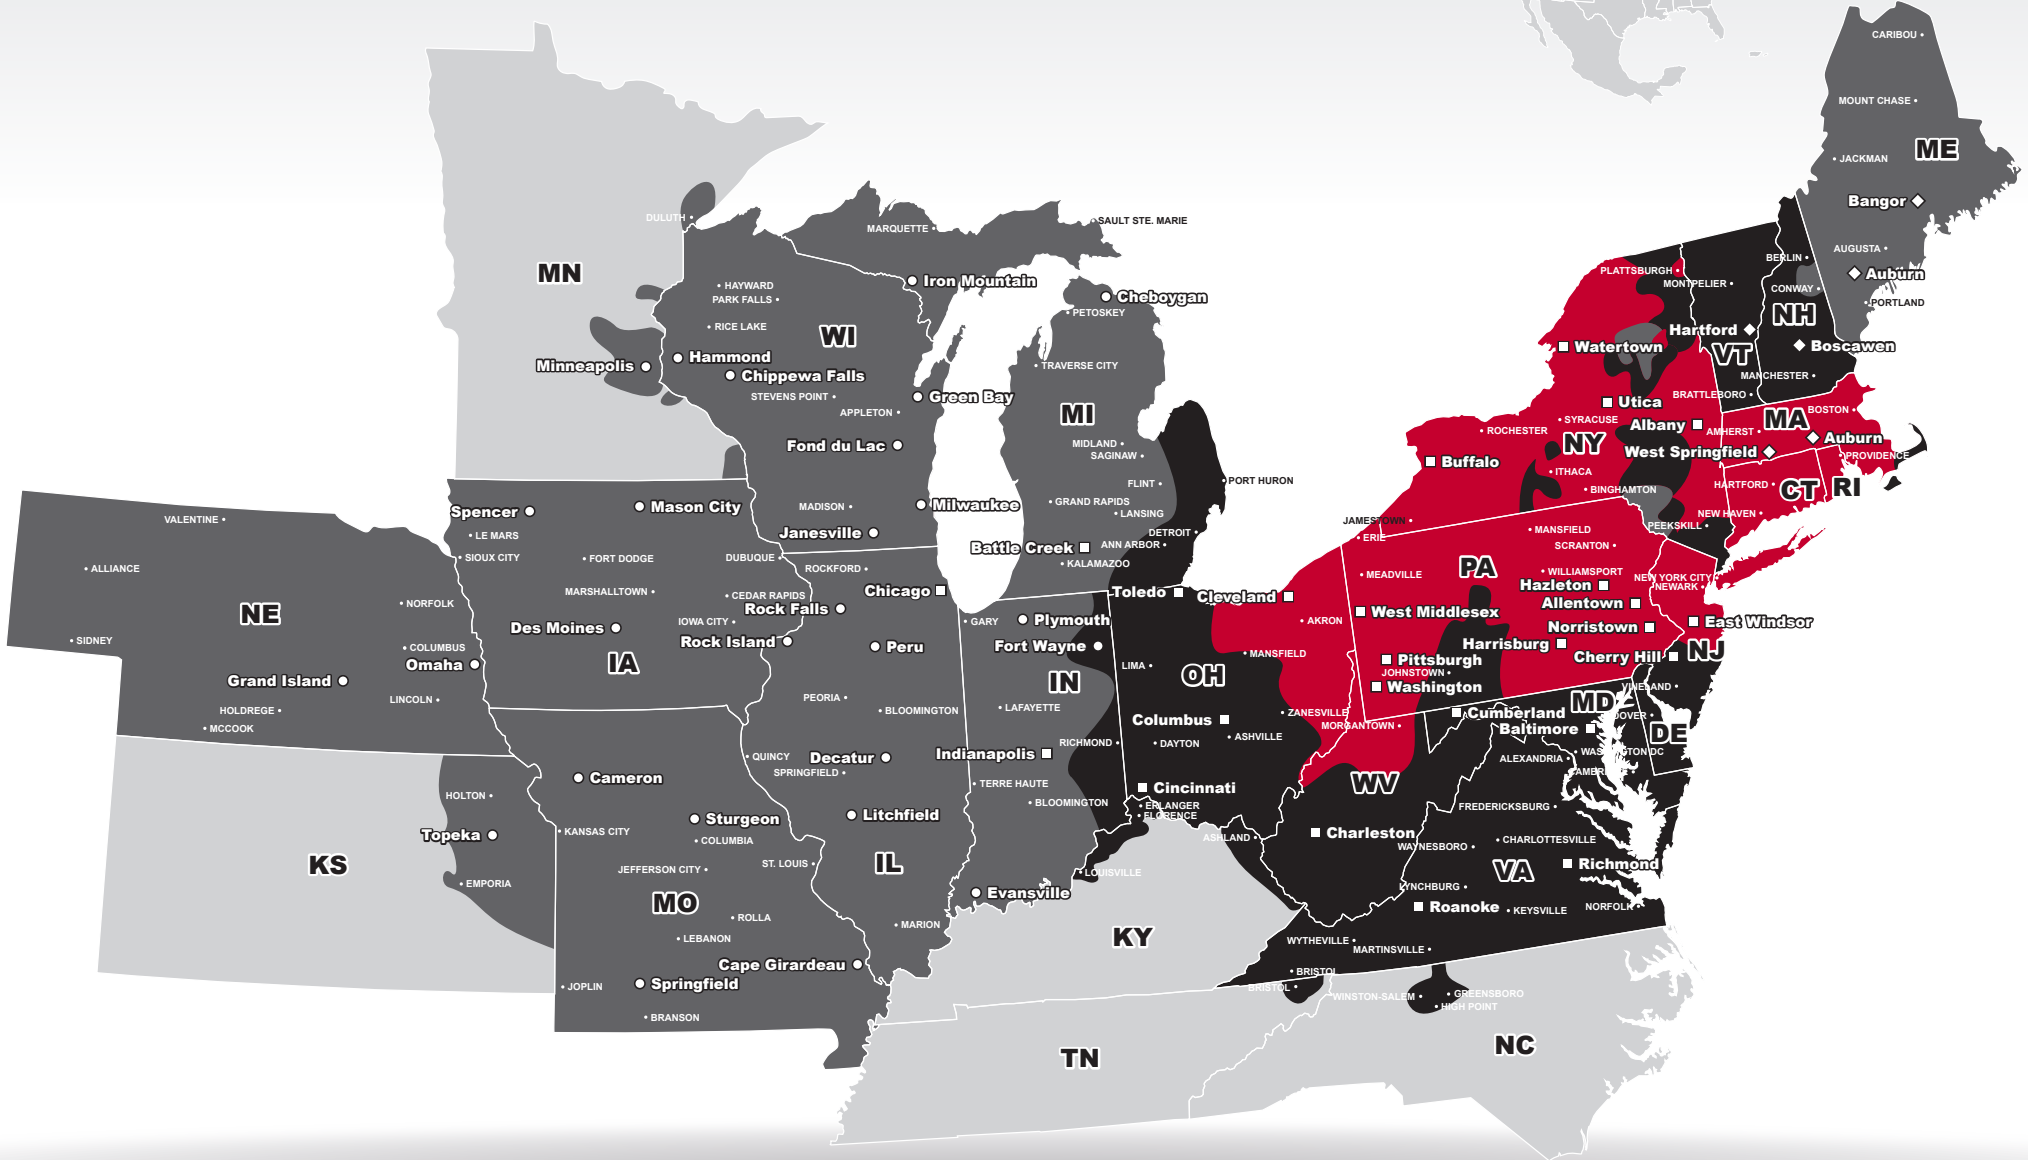

LTL MAP UTICA

9636 River Road, Marcy, NY 13403

Ph: 1-315-735-6491 | Ph: 1-800-836-0371 | Fax: 1-315-735-0970

LTL • DEDICATED • DRAYAGE • EXPEDITE
FREEZE PROTECTION • TRUCKLOAD • WAREHOUSE

Coverage Areas

- PITT OHIO
- Dohrn Transfer
- Ross Express
- Seamless Coverage Across All of North America

PITT OHIO CORE SERVICE ■ 1 DAY ■ 2 DAYS ■ 3+ DAYS

□ PITT OHIO TERMINAL ○ DOHRN TRANSFER TERMINAL ◇ ROSS EXPRESS TERMINAL

Note: This map is a representation of transit days to major metro areas in these states. For up-to-date, zip-to-zip transit times and a full list of terminal locations, please visit our website at www.pittohio.com.