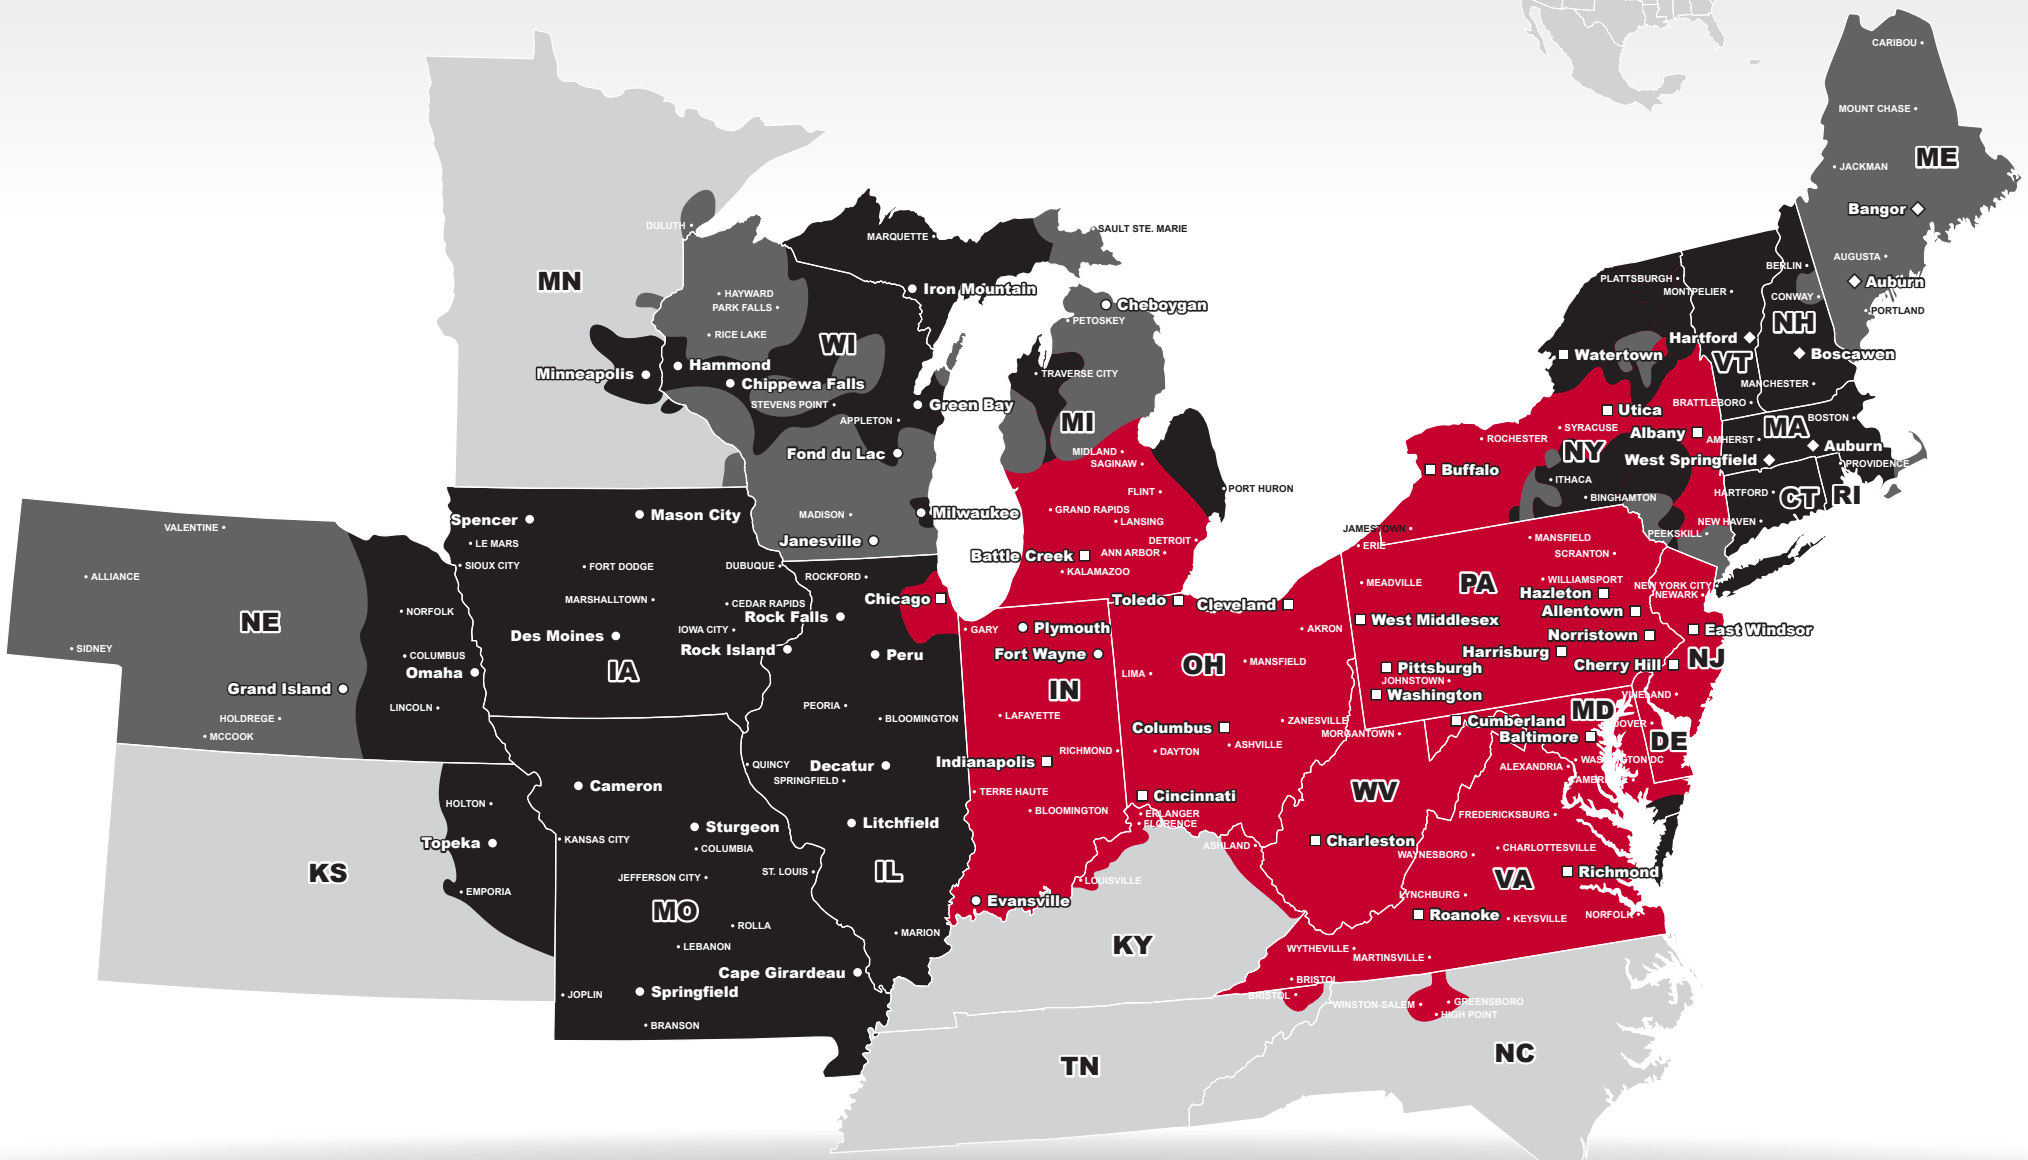

LTL MAP WASHINGTON

9 Industry Drive, Eighty Four, PA 15330

Ph: 1-724-229-0742 | Ph: 1-800-508-8756 | Fax: 1-724-229-1954

**LTL • DEDICATED • DRAYAGE • EXPEDITE
FREEZE PROTECTION • TRUCKLOAD • WAREHOUSE**

Coverage Areas

- PITT OHIO
- Dohrn Transfer
- Ross Express
- Seamless Coverage Across All of North America

PITT OHIO CORE SERVICE ■ 1 DAY ■ 2 DAYS ■ 3+ DAYS

□ PITT OHIO TERMINAL ○ DOHRN TRANSFER TERMINAL ◇ ROSS EXPRESS TERMINAL

Note: This map is a representation of transit days to major metro areas in these states. For up-to-date, zip-to-zip transit times and a full list of terminal locations, please visit our website at www.pittohio.com.