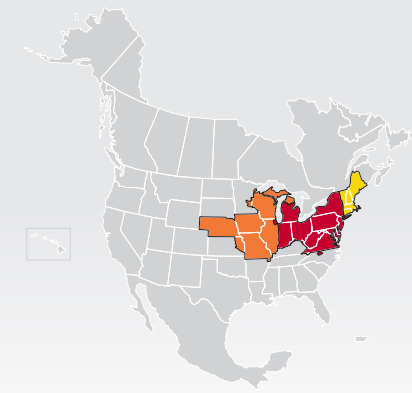

LTL MAP WASHINGTON

9 Industry Drive, Eighty Four, PA 15330

Ph: 1-724-229-0742 | Ph: 1-800-508-8756 | Fax: 1-724-229-1954

**LTL • DEDICATED • DRAYAGE • EXPEDITE
FREEZE PROTECTION • TRUCKLOAD • WAREHOUSE**

Coverage Areas

- PITT OHIO
- Dohrn Transfer
- Ross Express
- Seamless Coverage Across All of North America

PITT OHIO CORE SERVICE ■ 1 DAY ■ 2 DAYS ■ 3+ DAYS

□ PITT OHIO TERMINAL ○ DOHRN TRANSFER TERMINAL ◇ ROSS EXPRESS TERMINAL

Note: This map is a representation of transit days to major metro areas in these states. For up-to-date, zip-to-zip transit times and a full list of terminal locations, please visit our website at www.pittohio.com.