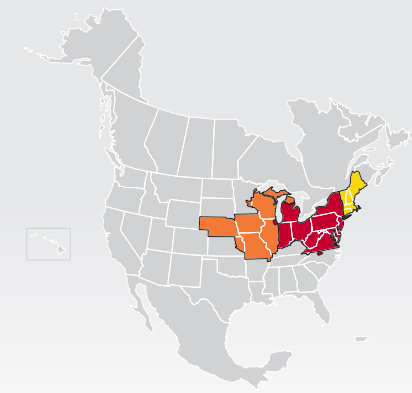

LTL MAP WATERTOWN

22411 Teal Drive, Watertown, NY 13601

Ph: 1-315-788-6437 | Ph: 1-800-836-0369 | Fax: 1-315-788-5060

**LTL • DEDICATED • DRAYAGE • EXPEDITE
FREEZE PROTECTION • TRUCKLOAD • WAREHOUSE**

Coverage Areas

- PITT OHIO
- Dohrn Transfer
- Ross Express
- Seamless Coverage Across All of North America

PITT OHIO CORE SERVICE ■ 1 DAY ■ 2 DAYS ■ 3+ DAYS

□ PITT OHIO TERMINAL ○ DOHRN TRANSFER TERMINAL ◇ ROSS EXPRESS TERMINAL

Note: This map is a representation of transit days to major metro areas in these states. For up-to-date, zip-to-zip transit times and a full list of terminal locations, please visit our website at www.pittohio.com.