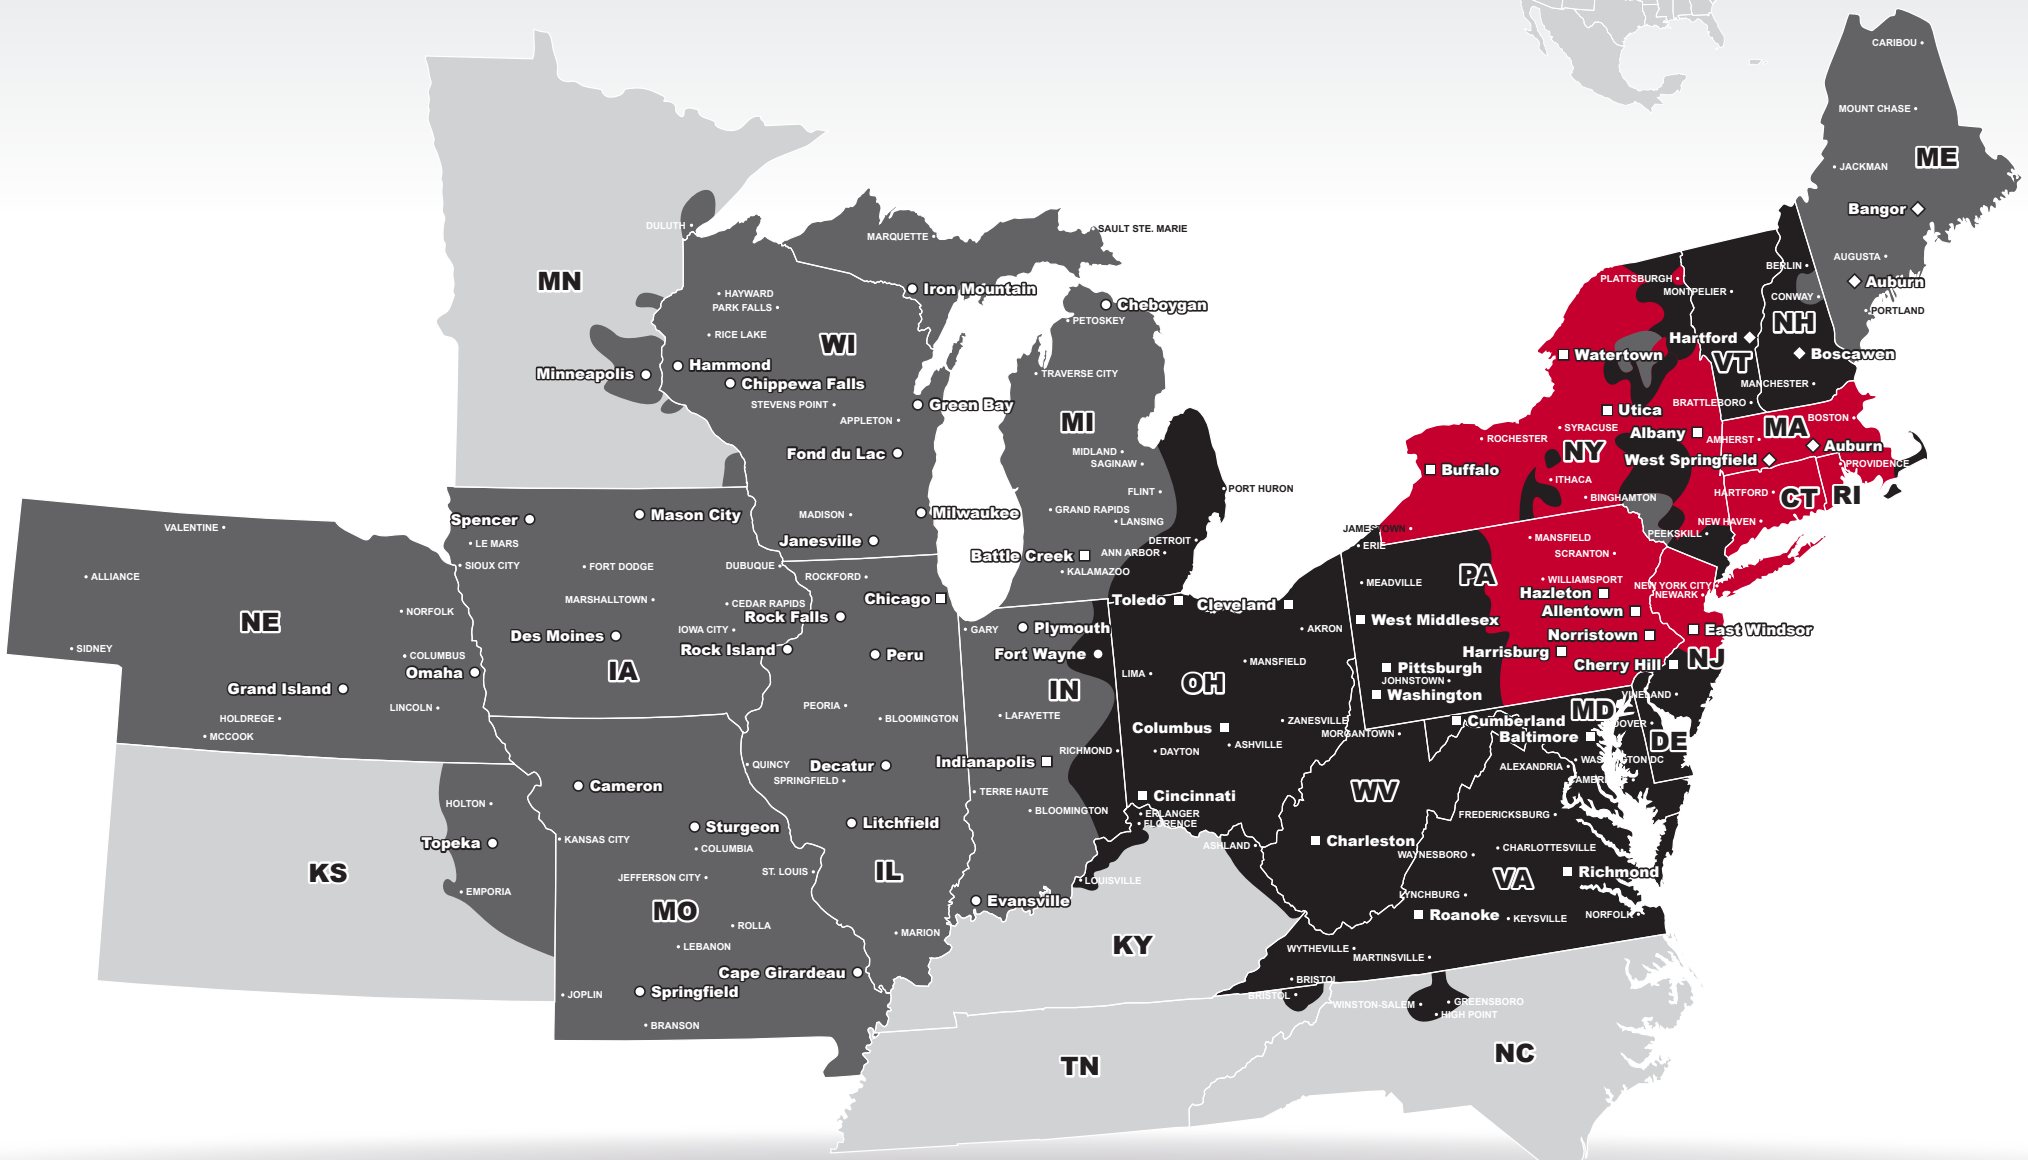

LTL MAP WATERTOWN

22411 Teal Drive, Watertown, NY 13601

Ph: 1-315-788-6437 | Ph: 1-800-836-0369 | Fax: 1-315-788-5060

**LTL • DEDICATED • DRAYAGE • EXPEDITE
FREEZE PROTECTION • TRUCKLOAD • WAREHOUSE**

Coverage Areas

- PITT OHIO
- Dohrn Transfer
- Ross Express
- Seamless Coverage Across All of North America

PITT OHIO CORE SERVICE ■ 1 DAY ■ 2 DAYS ■ 3+ DAYS

□ PITT OHIO TERMINAL ○ DOHRN TRANSFER TERMINAL ◇ ROSS EXPRESS TERMINAL

Note: This map is a representation of transit days to major metro areas in these states. For up-to-date, zip-to-zip transit times and a full list of terminal locations, please visit our website at www.pittohio.com.