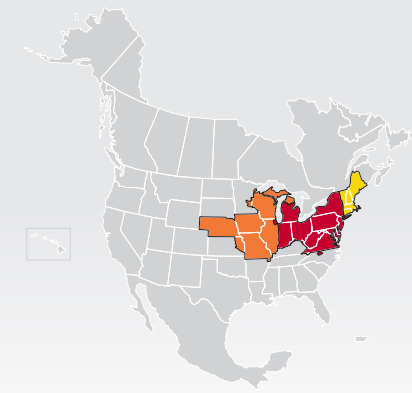

LTL MAP WEST MIDDLESEX

400 Llodio Drive, Hermitage, PA 16148

Ph: 1-724-342-9502 | Ph: 1-800-697-9613 | Fax: 1-724-342-3744

LTL • DEDICATED • DRAYAGE • EXPEDITE
FREEZE PROTECTION • TRUCKLOAD • WAREHOUSE

Coverage Areas

- PITT OHIO
- Dohrn Transfer
- Ross Express
- Seamless Coverage Across All of North America

PITT OHIO CORE SERVICE ■ 1 DAY ■ 2 DAYS ■ 3+ DAYS

□ PITT OHIO TERMINAL ○ DOHRN TRANSFER TERMINAL ◇ ROSS EXPRESS TERMINAL

Note: This map is a representation of transit days to major metro areas in these states. For up-to-date, zip-to-zip transit times and a full list of terminal locations, please visit our website at www.pittohio.com.