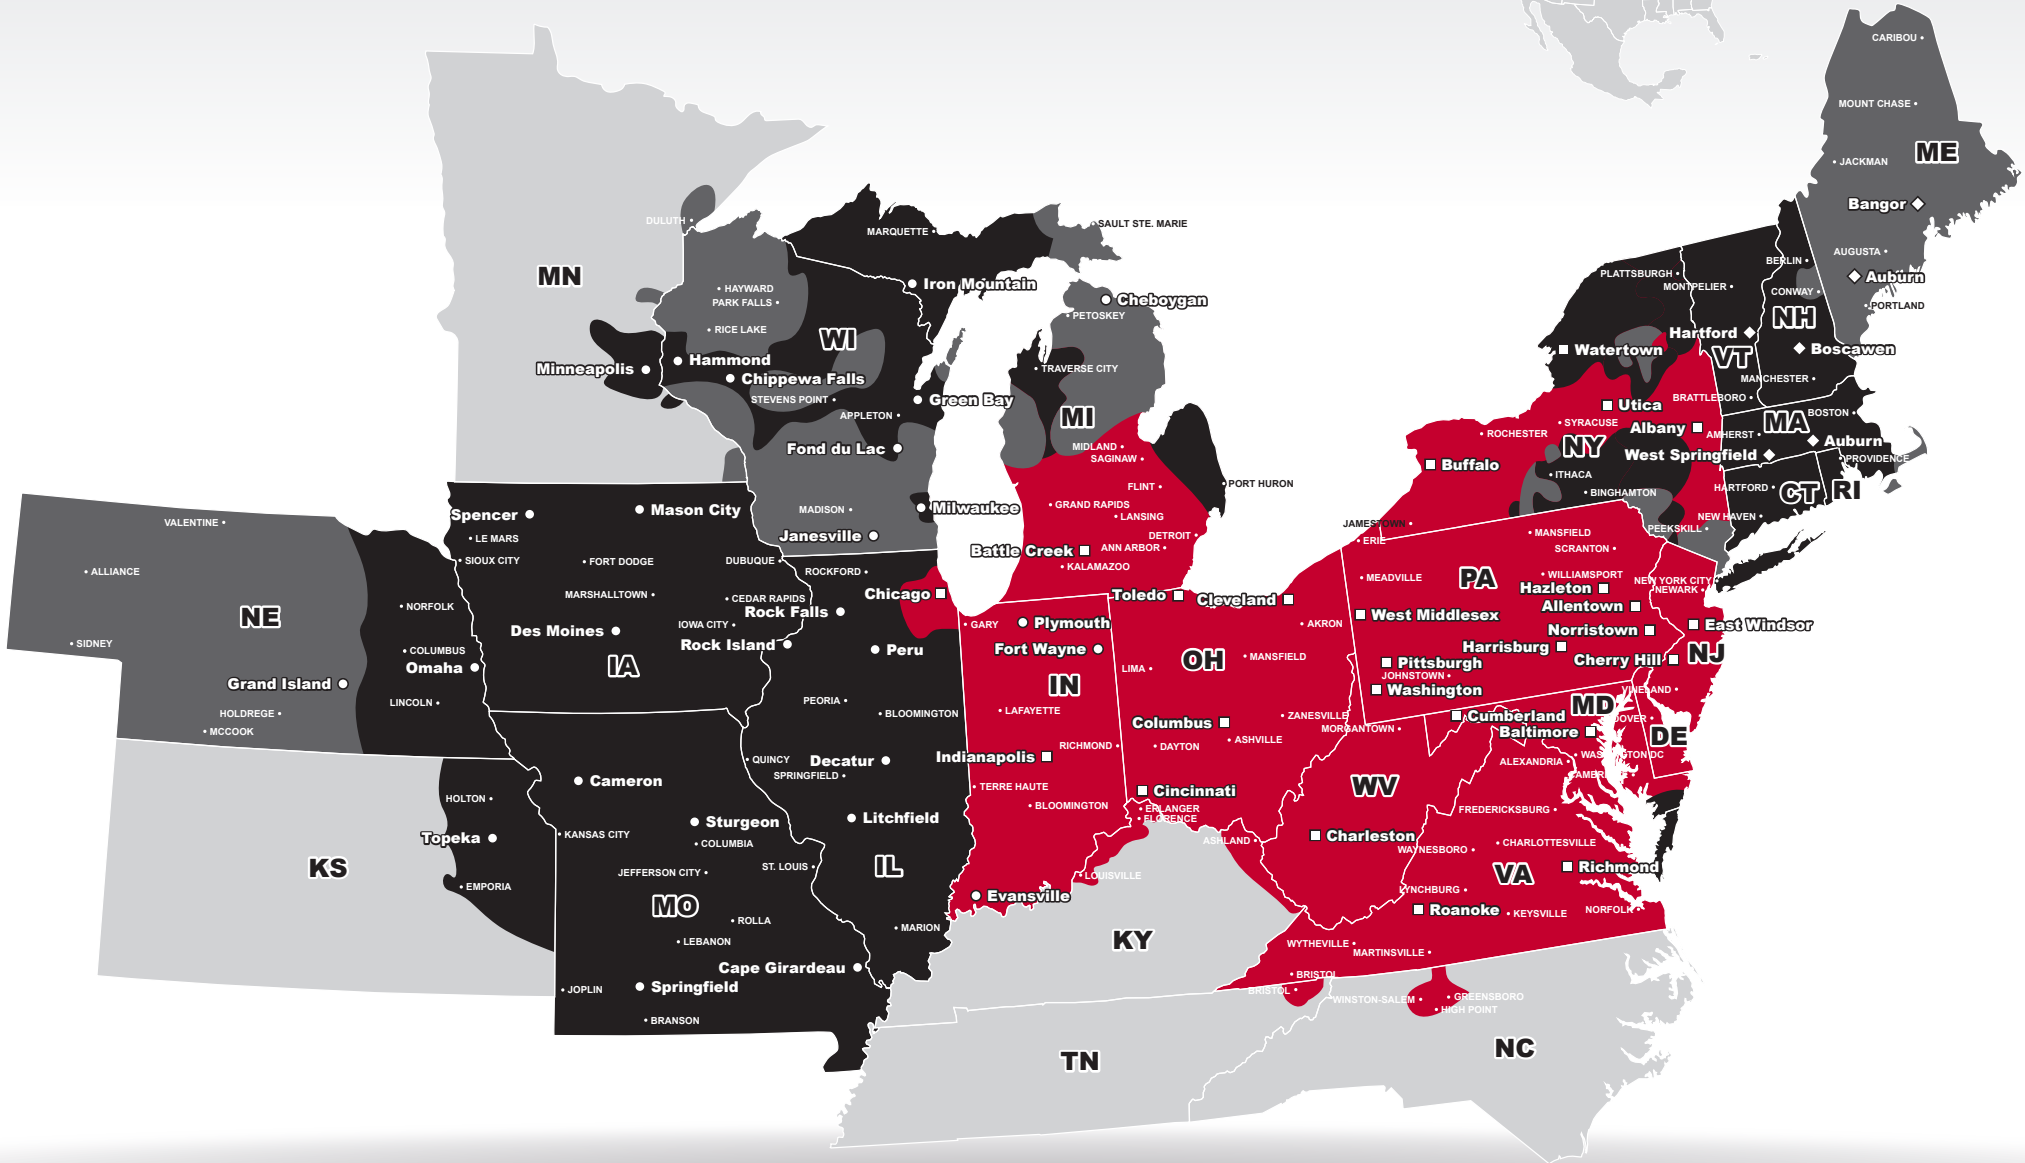

LTL MAP WEST MIDDLESEX

400 Llodio Drive, Hermitage, PA 16148

Ph: 1-724-342-9502 | Ph: 1-800-697-9613 | Fax: 1-724-342-3744

LTL • DEDICATED • DRAYAGE • EXPEDITE
FREEZE PROTECTION • TRUCKLOAD • WAREHOUSE

Coverage Areas

- PITT OHIO
- Dohrn Transfer
- Ross Express
- Seamless Coverage Across All of North America

PITT OHIO CORE SERVICE ■ 1 DAY ■ 2 DAYS ■ 3+ DAYS

□ PITT OHIO TERMINAL ○ DOHRN TRANSFER TERMINAL ◇ ROSS EXPRESS TERMINAL

Note: This map is a representation of transit days to major metro areas in these states. For up-to-date, zip-to-zip transit times and a full list of terminal locations, please visit our website at www.pittohio.com.