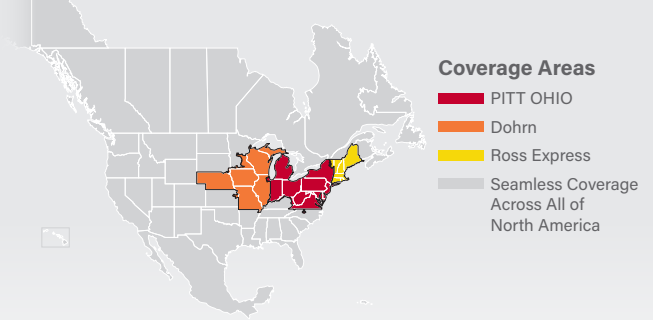

LTL MAP ALLENTOWN

4723 Highway 309, Center Valley, PA 18034
Ph: 1-610-791-9134 | Ph: 1-800-426-9129 | Fax: 1-610-791-9137

LTL ■ DEDICATED ■ DRAYAGE ■ EXPEDITE
FREEZE PROTECTION ■ TRUCKLOAD ■ WAREHOUSE

Note: This map is a representation of transit days to major metro areas in these states. For up-to-date, zip-to-zip transit times and a full list of terminal locations, please visit our website at www.pittohio.com.