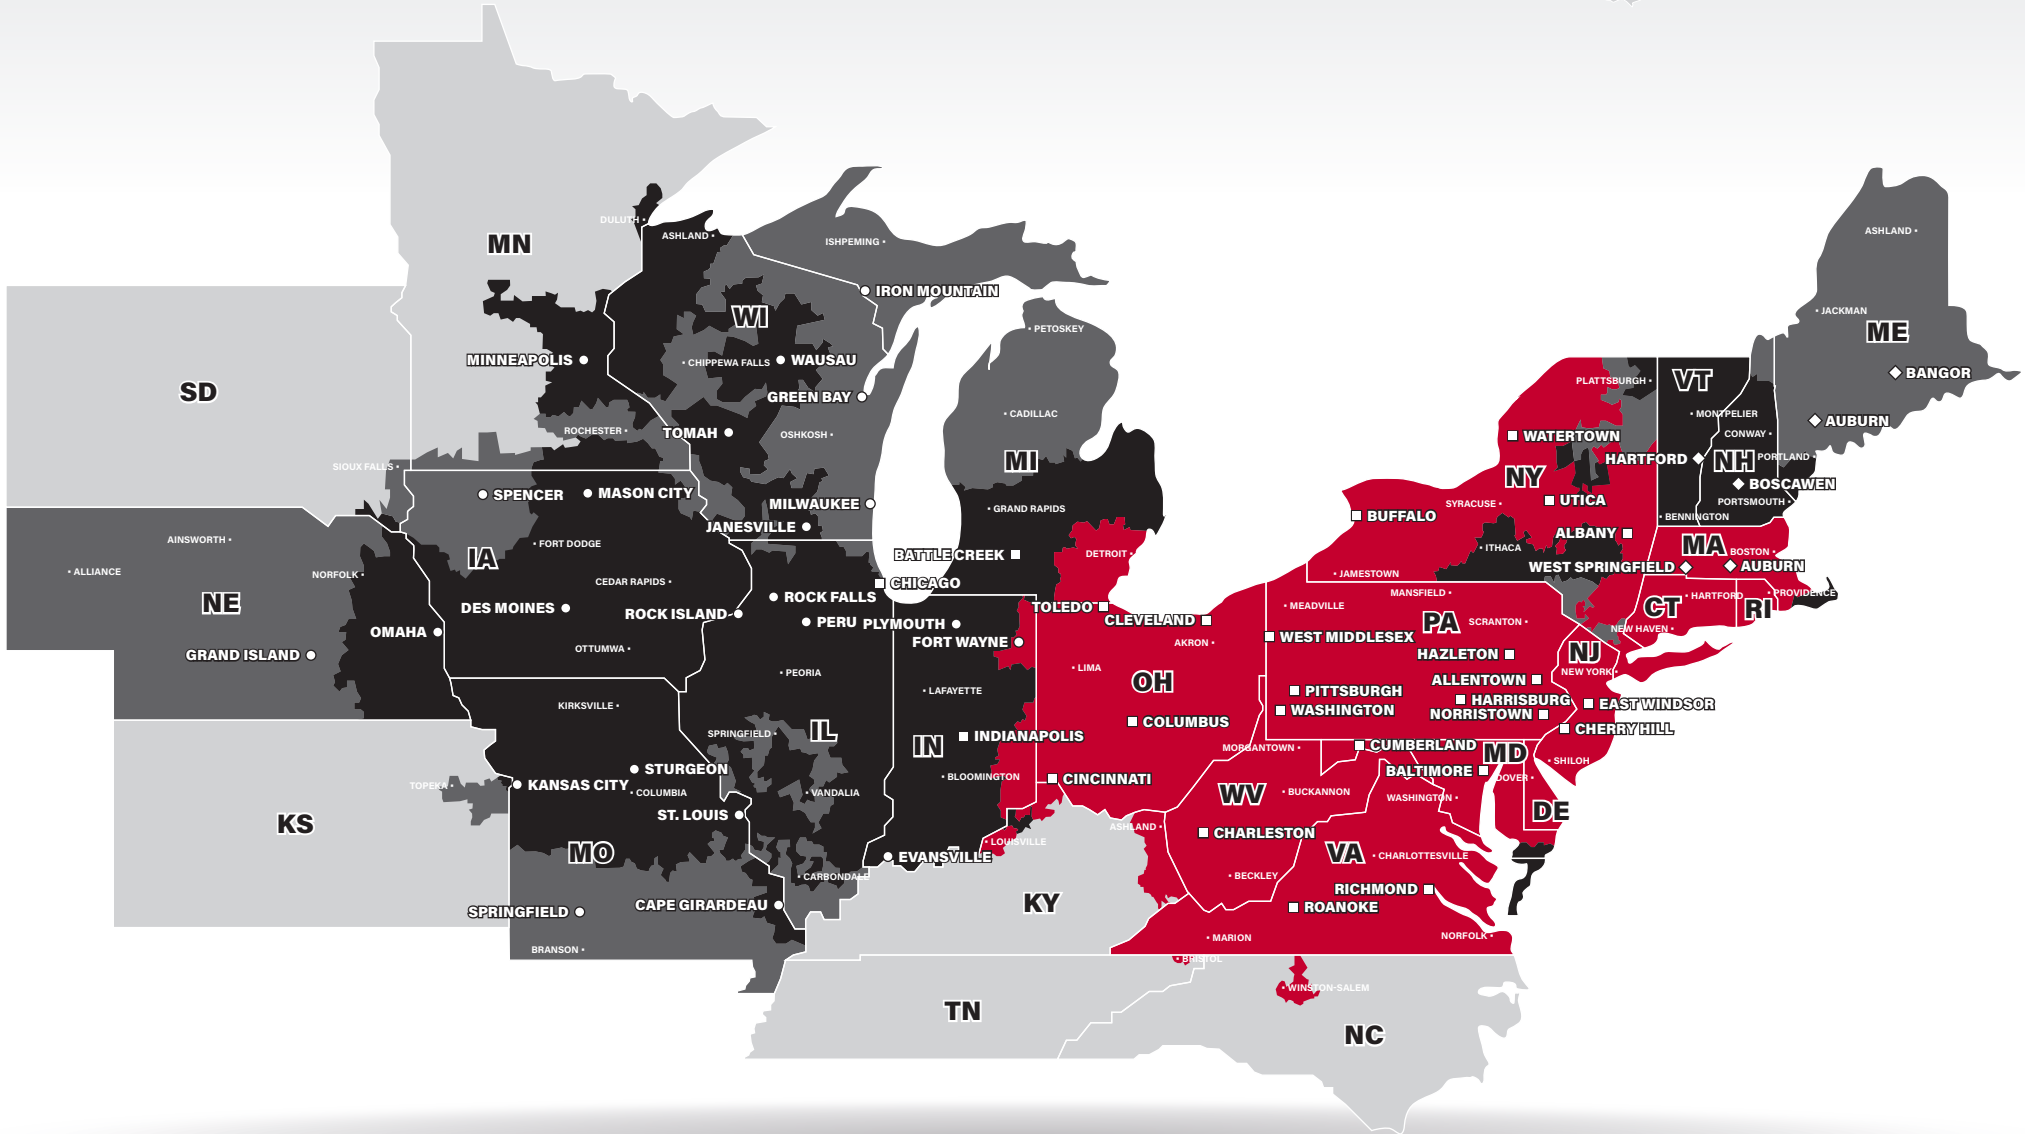

LTL MAP ALLENTOWN

4723 Highway 309, Center Valley, PA 18034
Ph: 1-610-791-9134 | Ph: 1-800-426-9129 | Fax: 1-610-791-9137

LTL ■ DEDICATED ■ DRAYAGE ■ EXPEDITE
FREEZE PROTECTION ■ TRUCKLOAD ■ WAREHOUSE

Note: This map is a representation of transit days to major metro areas in these states. For up-to-date, zip-to-zip transit times and a full list of terminal locations, please visit our website at www.pittohio.com.